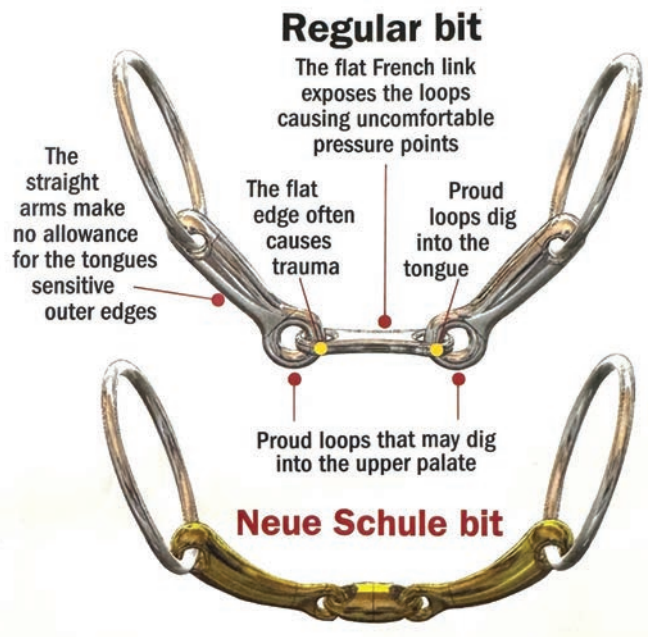

CHANGE THE CONVERSATION WITH YOUR HORSE WITH A NEUE SCHULE BIT

By Mette Larsen, Neue Schule USA

Throughout history mankind has depended on horses, and for more than 6000 years, riders have communicated with horses using bits. Ancient bits were crude and harsh. Happily, with the help of history, science, computers, and compassion we have truly been able to create a better bit. Neue Schule bits are truly the gold standard (or perhaps we should the "Salox Gold" standard) in effective communication with the horse. Here's what makes the Neue Schule bit so effective and inviting to the horse and rider partnership.

Neue Schule bits are ergonomically designed for comfort using the latest in

engineering and Computer Aided Design (CAD) technologies. When you hold a Neue Schule bit in your hand, you will immediately notice it is light, smooth and shaped exactly like the inside of a horse's mouth.

Neue Schule bits are made of a patented metal call Salox Gold. It is warm and soft and has the highest thermal conductivity of any bit on the market, reaching the temperature of the horse's mouth quickly. This leads to improved acceptance and communication between the horse and the rider.

Neue Schule bits are incrementally sized every ¼ inch to preserve the anatomical integrity of the bit in the horse's mouth. The sizes range from 4 inch to 6.5 inches. All this adds up

to a softer, warmer better connection communication tool for horse and rider. It may have taken 6000 years to advance to a superior comfort performance bit, but ride in a Neue Schule bit and your horse will instantly communicate the difference. Neue Schule is the Official