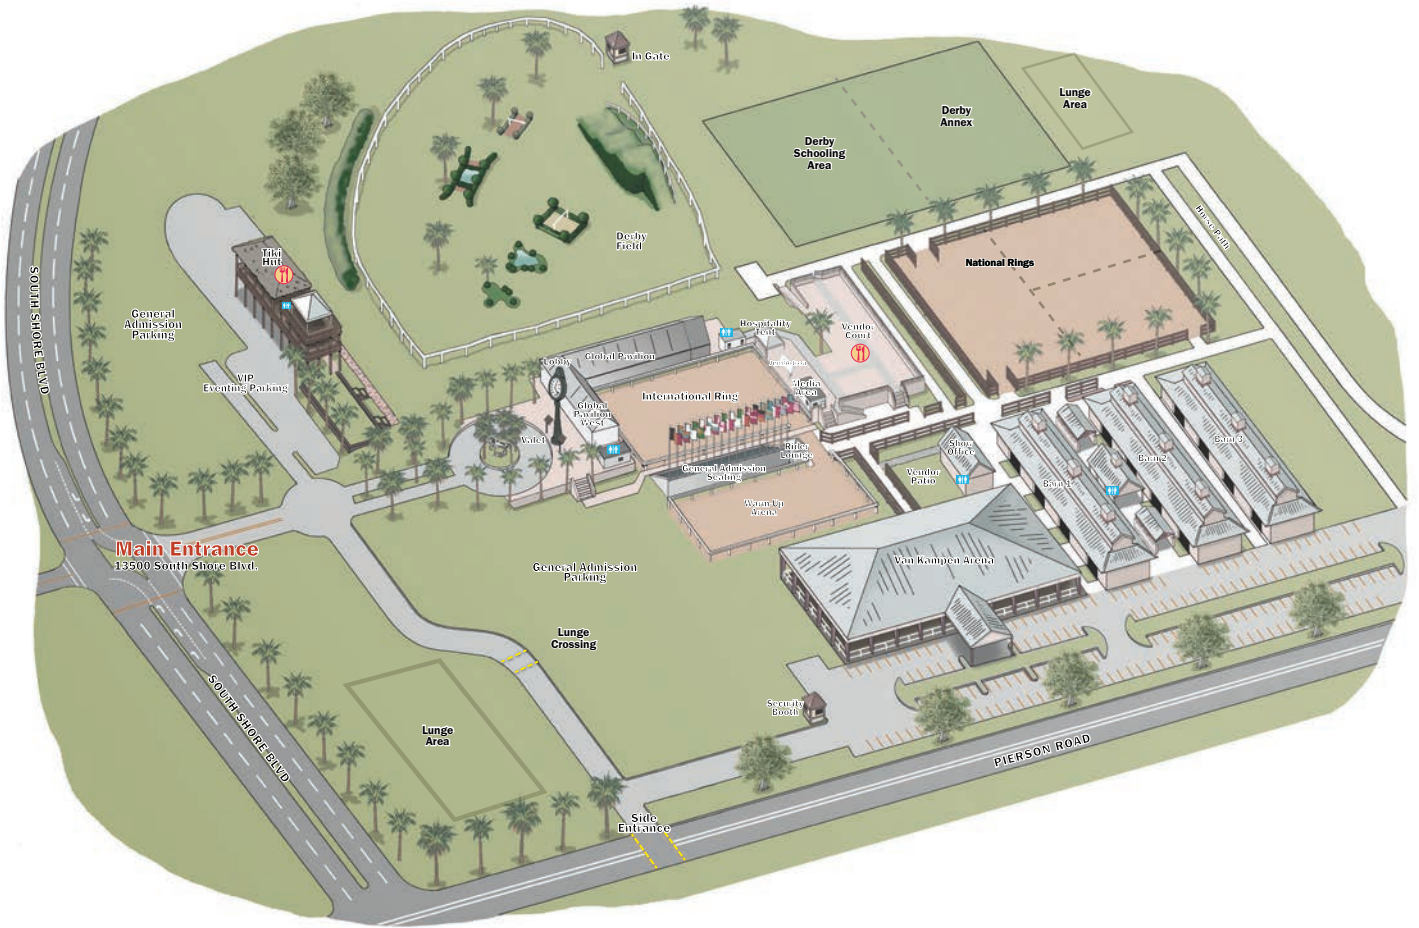

EQUESTRIAN VILLAGE

Albion Saddlemakers	Stickle Photography
Aviar Saddles	The Horse of Course
Stubben	Unicorn Exceptionnel
Richard's Equine Video	Vanner House
Romitelli Riding Boots	Westhill & Son Saddlery
SaddleFit by Diane	Dressage Collections
Show Chic Dressage	Prestige
Sport Innovations	

PLACES TO EAT

Tony's Fast Food