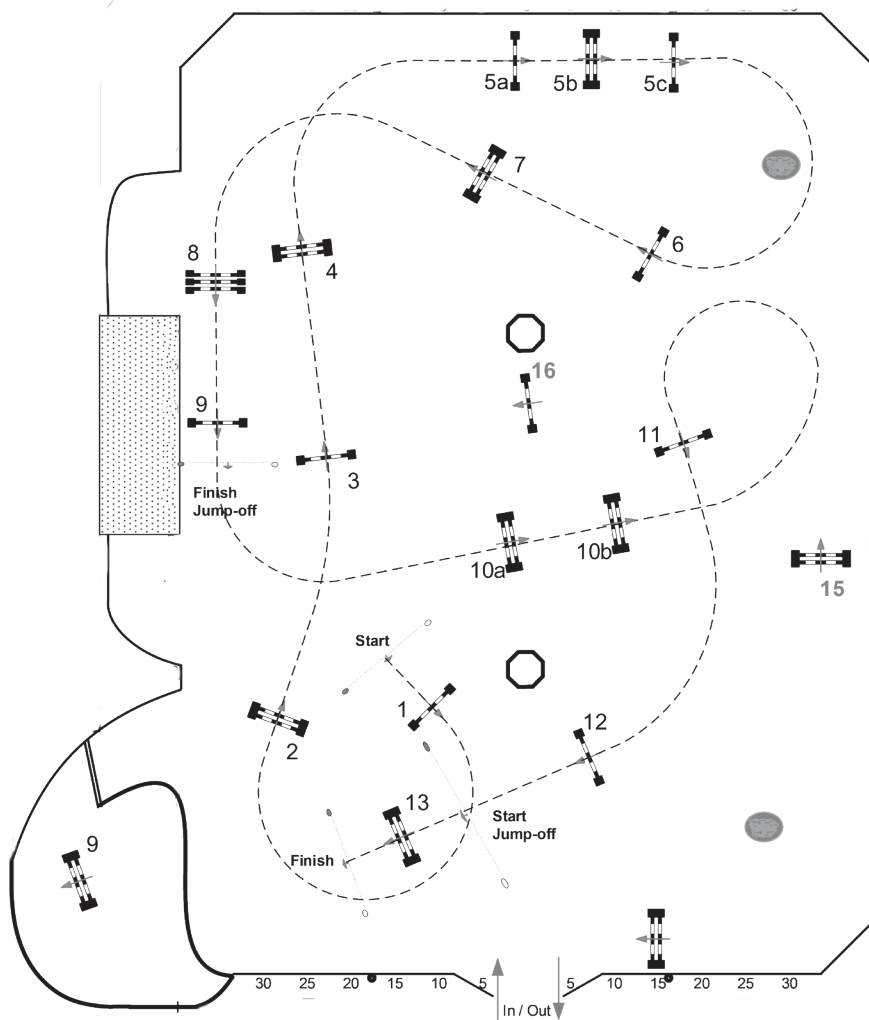

Course Designers
Andy Christiansen (ECU)
Anthony D'Ambrosio (USA)

Jump Off
13 - 1 - 15 - 16 - 5a - 5b - 7 - 9

**TONIGHT'S GRAND PRIX CAN
BE VIEWED FROM THE
COMFORT OF YOUR HOME!**

**STREAMING LIVE AT
WWW.PBIEC.COM**

TIKI HUT
- PRE-SOLD TABLES -
WRISTBANDS REQUIRED FOR ENTRY

BOX SEATS
- RESERVED -
RIDERS AND TRAINERS ONLY

BLUE SEATS
- VERY LIMITED -
MUST SIT SOCIALLY DISTANCED

Management reserves the right to remove any person from PBIEC property who does not comply with protocols