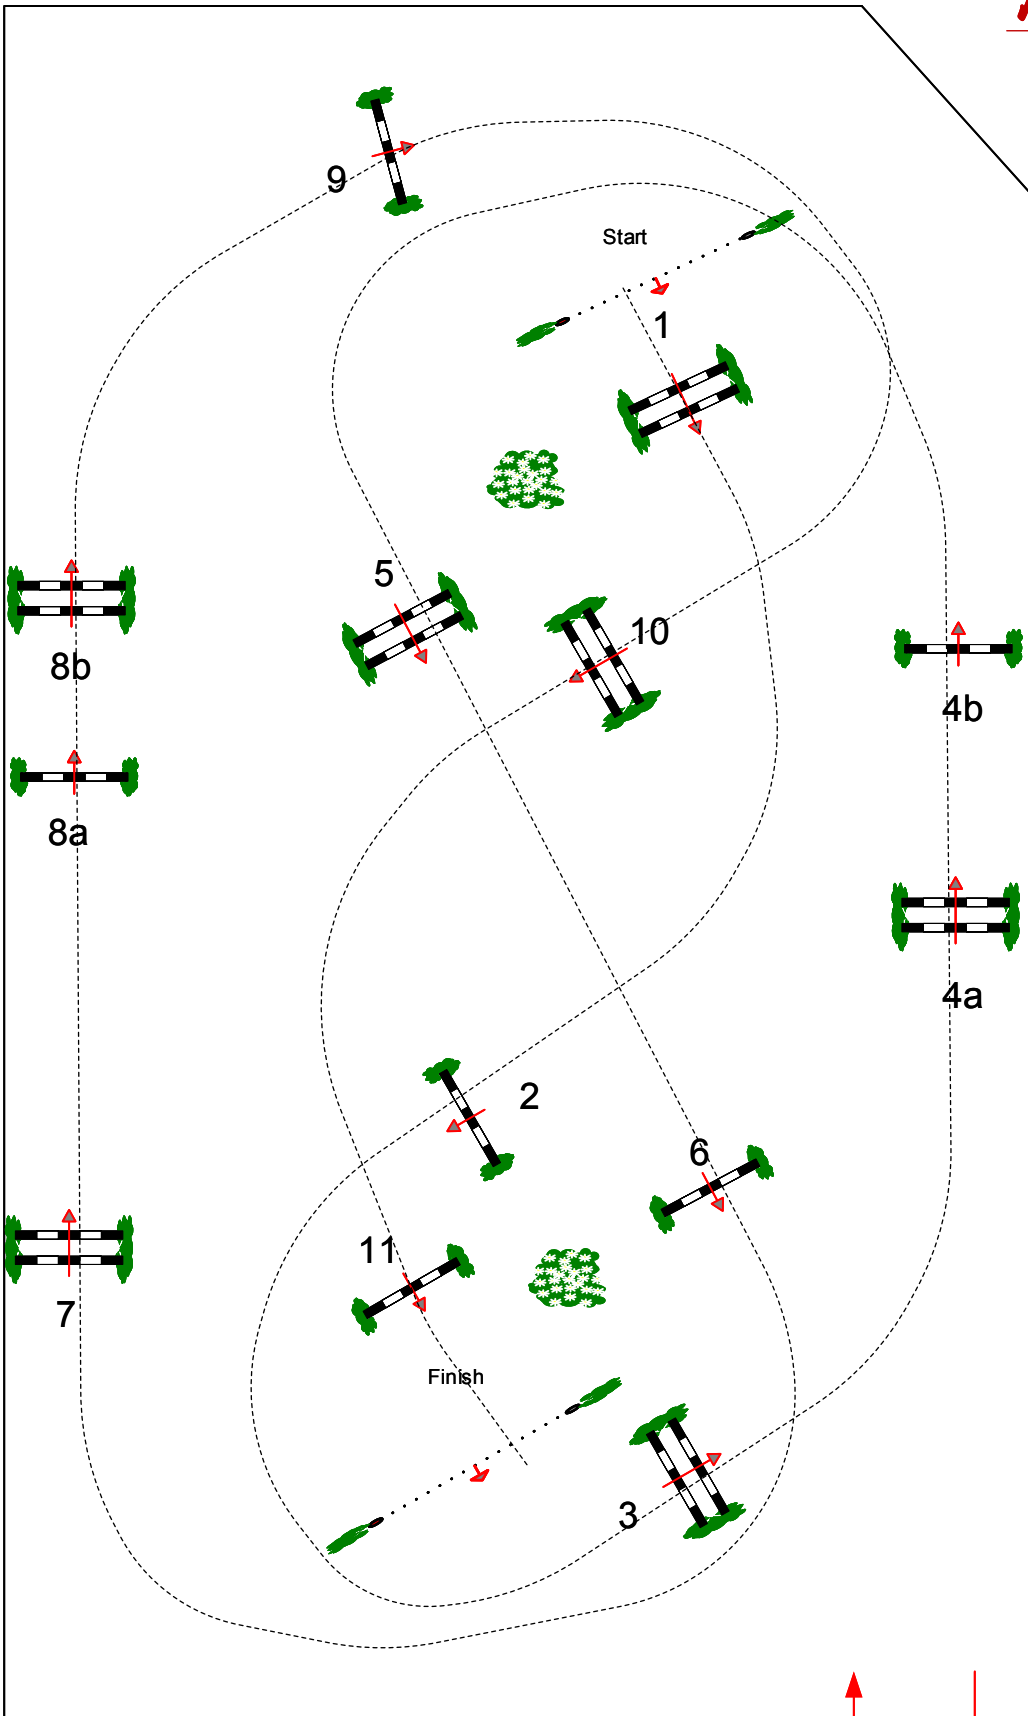

Thursday, January 14, 2021

Ring 7 - Farm Vet

1099) Schooling Jumper 1.15m

Table: II
National RG:
FEI RG / Art.
Height: 1.15 m

Speed: 350 m/min

Length: 420 m
Time allowed: 72 sec
Time limit: 144 sec

Obstacles: 1-10
Efforts: 12
Penalty sec
Closed combination:

1st Jump-off:

Length: 0 m
Time allowed: 0 sec
Time limit: 0 sec

2

Course Designer:
Jasen Shelley

Thursday, January 14, 2021

Ring 7 - Farm Vet

1096) Schooling Jumper 1.25m

Table: II
National RG:
FEI RG / Art.
Height: 1.25 m

Speed: 350 m/min

Length: 450 m
Time allowed: 78 sec
Time limit: 156 sec

Obstacles: 1-11
Efforts: 13
Penalty sec
Closed combination:

1st Jump-off:

Length: 0 m
Time allowed: 0 sec
Time limit: 0 sec

Course Designer:
Jasen Shelley