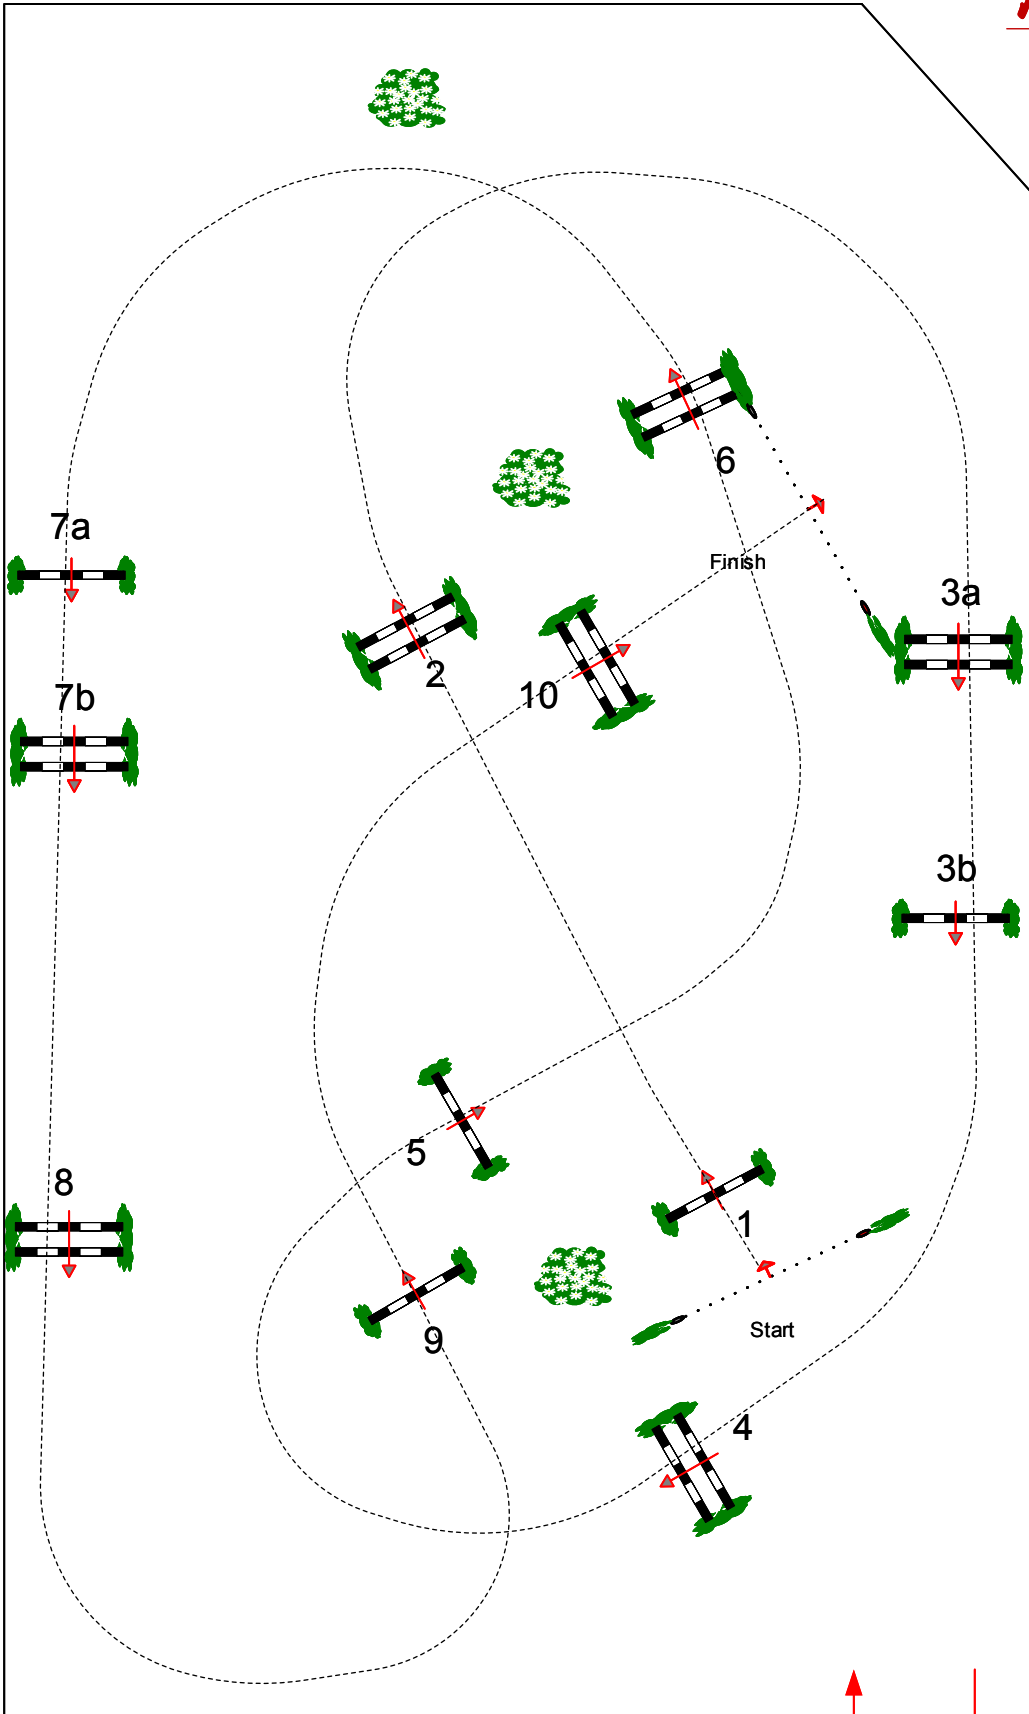

Thursday, January 14, 2021

Ring 7 - Farm Vet

1099) Schooling Jumper 1.15m

Table: II
National RG:
FEI RG / Art.
Height: 1.15 m

Speed: 350 m/min

Length: 420 m
Time allowed: 72 sec
Time limit: 144 sec

Obstacles: 1-10
Efforts: 12
Penalty sec
Closed combination:

1st Jump-off:

Length: 0 m
Time allowed: 0 sec
Time limit: 0 sec

2

Course Designer:
Jasen Shelley

Thursday, January 14, 2021

Ring 7 - Farm Vet

1096) Schooling Jumper 1.25m

Table: II
National RG:
FEI RG / Art.
Height: 1.25 m

Speed: 350 m/min

Length: 450 m
Time allowed: 78 sec
Time limit: 156 sec

Obstacles: 1-11
Efforts: 13
Penalty sec
Closed combination:

1st Jump-off:

Length: 0 m
Time allowed: 0 sec
Time limit: 0 sec

Course Designer:
Jasen Shelley