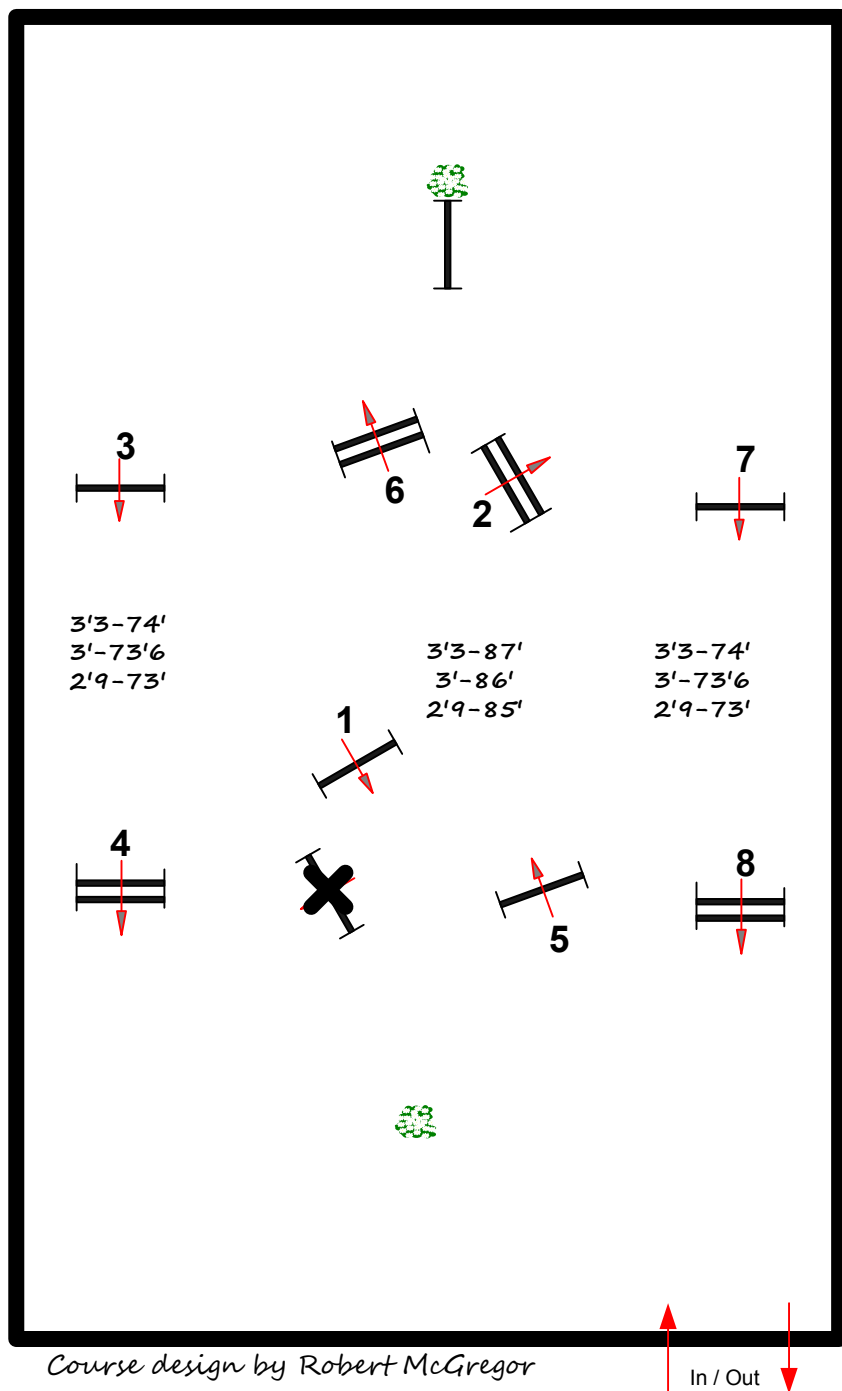

Winter Equestrian Festival

Ring 12

Second Course

fences 1-8

- 4075- ESP Hunter 3'3
- 4050- USHJA Hunter 3'
- 4055- Thoroughbred Hunter
- 3190- USHJA Hunter 2'9 (first year)
- 4090- USHJA Hunter 2'9
- 2752- WEF 2'9 Adult Hunter

Course design by Robert McGregor

In / Out

Winter Equestrian Festival

Ring 12

First Course

fences 1-8

- 4074- ESP Hunter 3'3
- 4049- USHJA Hunter 3'
- 4054- Thoroughbred Hunter
- 3189- USHJA Hunter 2'9 (first year)
- 4089- USHJA Hunter 2'9
- 2751- WEF 2'9 Adult Hunter

Course design by Robert McGregor

In / Out