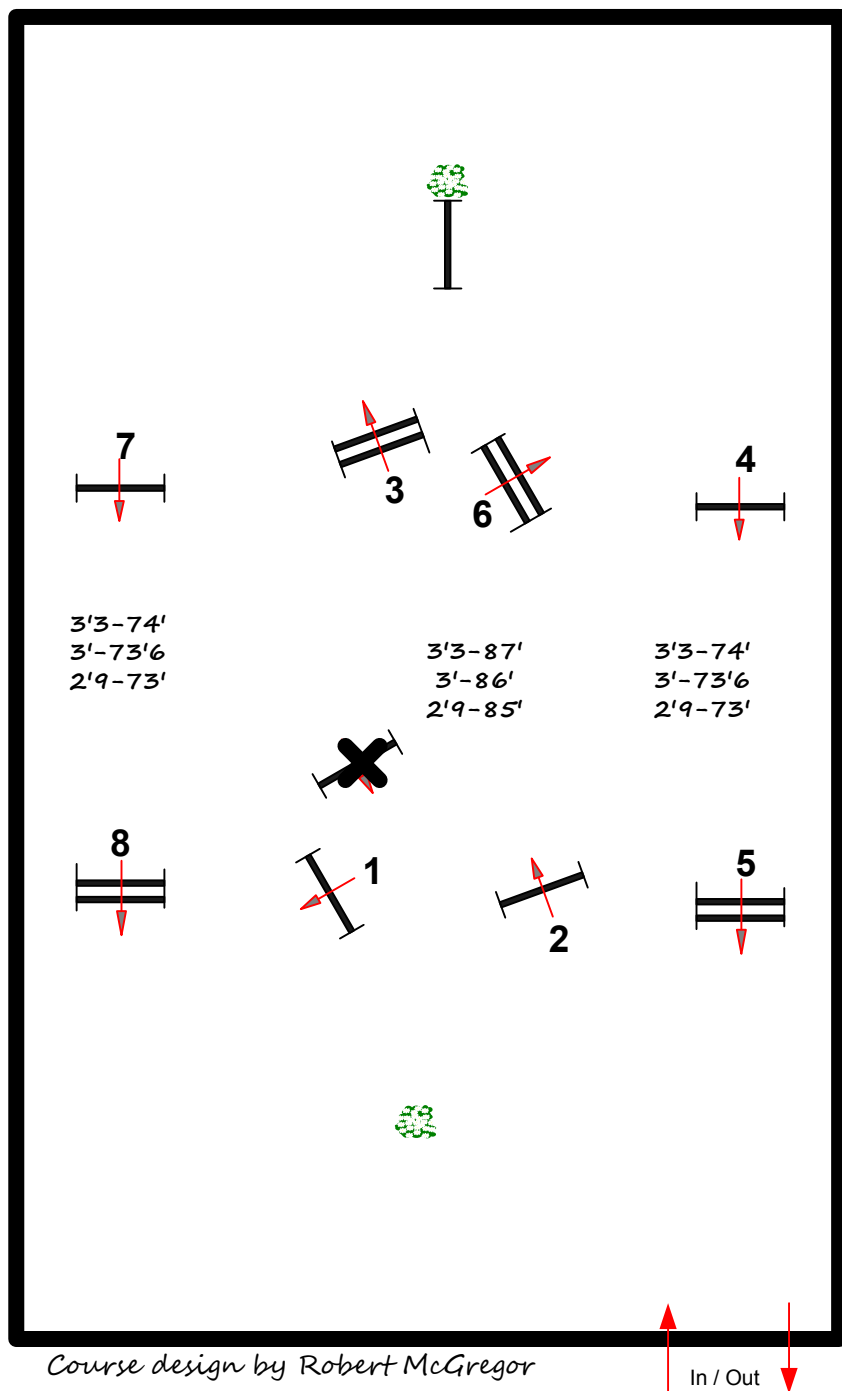

Winter Equestrian Festival

Ring 12

Second Course

fences 1-8

- 4075- ESP Hunter 3'3
- 4050- USHJA Hunter 3'
- 4055- Thoroughbred Hunter
- 3190- USHJA Hunter 2'9 (first year)
- 4090- USHJA Hunter 2'9
- 2752- WEF 2'9 Adult Hunter

Course design by Robert McGregor

In / Out

Winter Equestrian Festival

Ring 12

First Course

fences 1-8

- 4074- ESP Hunter 3'3
- 4049- USHJA Hunter 3'
- 4054- Thoroughbred Hunter
- 3189- USHJA Hunter 2'9 (first year)
- 4089- USHJA Hunter 2'9
- 2751- WEF 2'9 Adult Hunter

Course design by Robert McGregor

In / Out