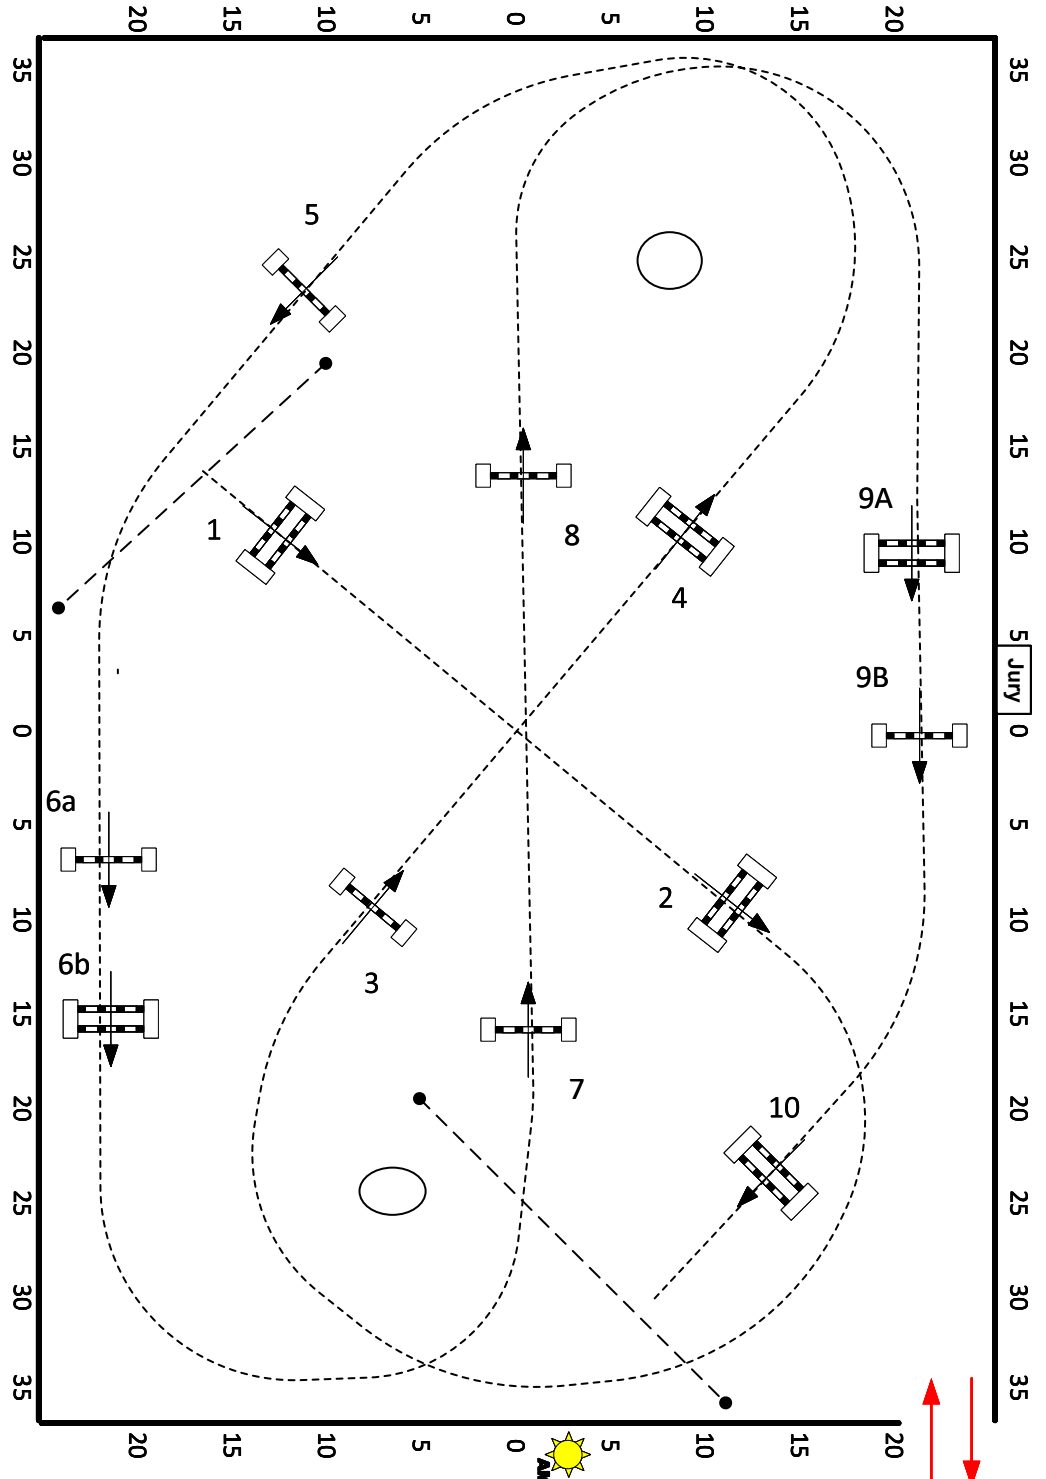

Obstacles: 1-10
Efforts: 12
Penalty sec
Closed combination:

1st Jump-off:
NO
Length: 00 m
Time allowed: 0 sec
Time limit: 0 sec

2nd Jump-off:
Length: 0 m
Time allowed: 0 sec
Time limit: 0 sec

CATSY CRUZ

LEVEL 3

SCALE 1:400

WEF 1 PREMIER "AA" 7 JUMPER 6

THURSDAY 01/14/2021

Ring 9

1102-SCHOOLING 1.10 II

Table:
National RG: II
FEI RG / Art.
Height: 1.10 m

Speed: 350 m/min

Length: 420 m
Time allowed: 72 sec
Time limit: 144 sec

Obstacles: 1-10
Efforts: 12
Penalty sec
Closed combination:

1st Jump-off:
NO
Length: 00 m
Time allowed: 0 sec
Time limit: 0 sec

2nd Jump-off:
Length: 0 m
Time allowed: 0 sec
Time limit: 0 sec

CATSY CRUZ