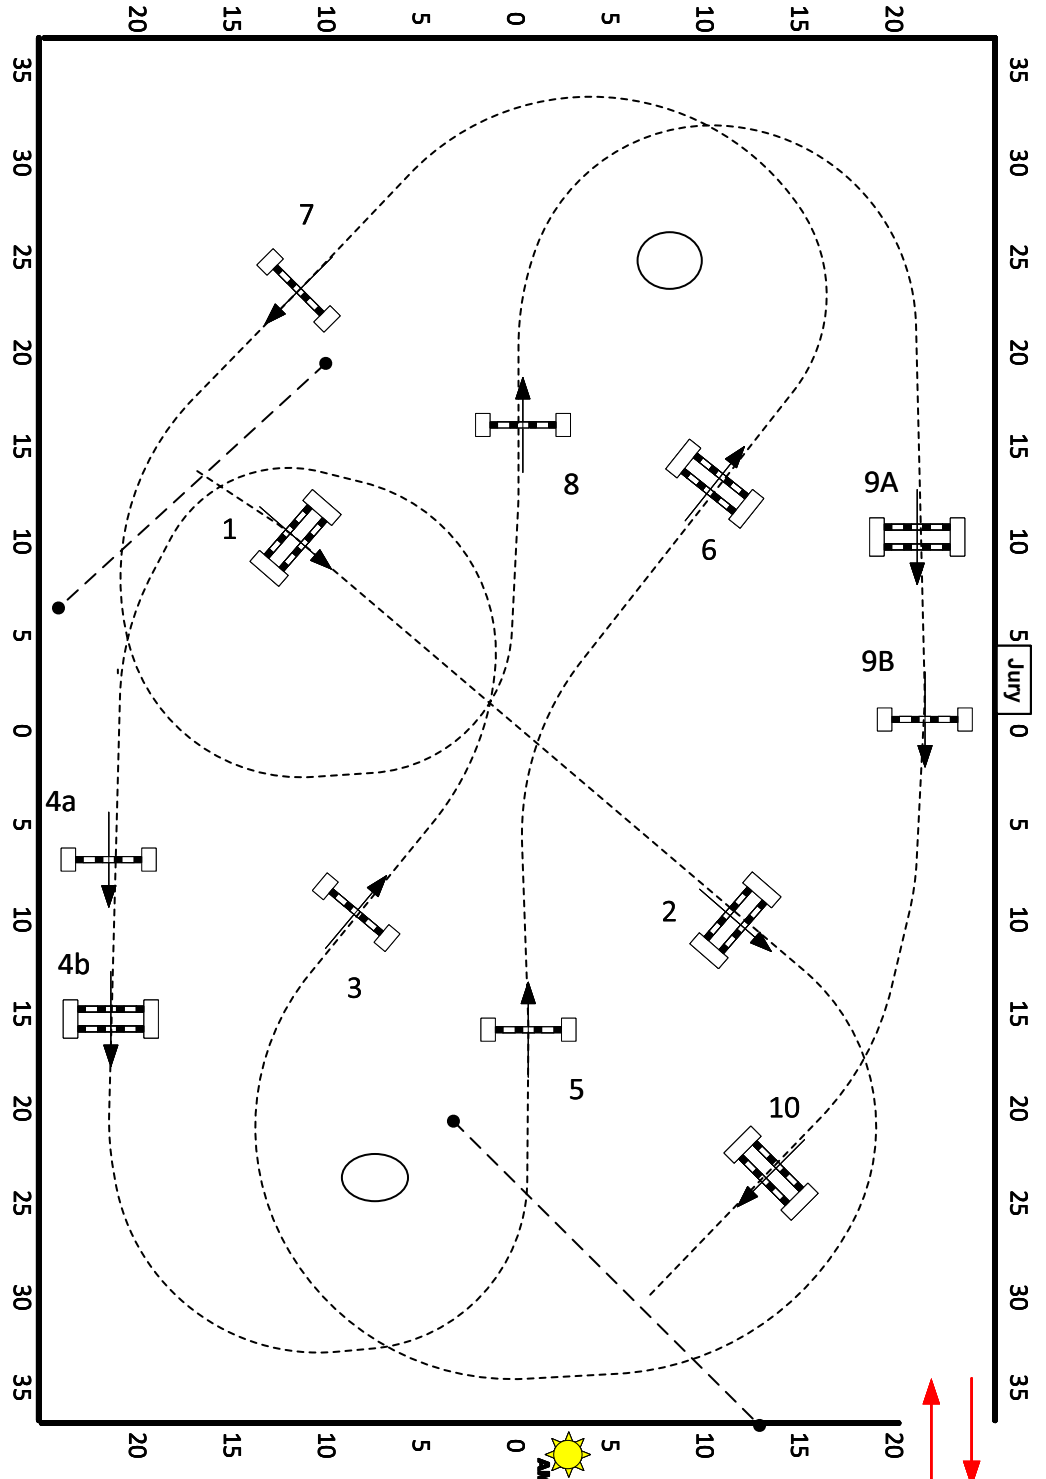

WEF 1 PREMIER "AA" 7 JUMPER 6

THURSDAY 01/14/2021

Ring 9

1105-training jumper 1.00 II
1089-T 2 TH II 2 1

Table:
National RG:
FEI RG / Art.
Height: 1.00 m

Speed: 350 m/min

Length: 440 m
Time allowed: 76 sec
Time limit: 152 sec

Obstacles: 1-10
Efforts: 12
Penalty sec
Closed combination:

1st Jump-off:
NO
Length: 00 m
Time allowed: 0 sec
Time limit: 0 sec

2nd Jump-off:
Length: 0 m
Time allowed: 0 sec
Time limit: 0 sec

CATSY CRUZ

LEVEL 3

SCALE 1:400

WEF 1 PREMIER "AA" 7 JUMPER 6

THURSDAY 01/14/2021

Ring 9

1102-SCHOOLING 1.10 II

Table:
National RG: II
FEI RG / Art.
Height: 1.10 m

Speed: 350 m/min

Length: 420 m
Time allowed: 72 sec
Time limit: 144 sec

Obstacles: 1-10
Efforts: 12
Penalty sec
Closed combination:

1st Jump-off:
NO
Length: 00 m
Time allowed: 0 sec
Time limit: 0 sec

2nd Jump-off:
Length: 0 m
Time allowed: 0 sec
Time limit: 0 sec

CATSY CRUZ