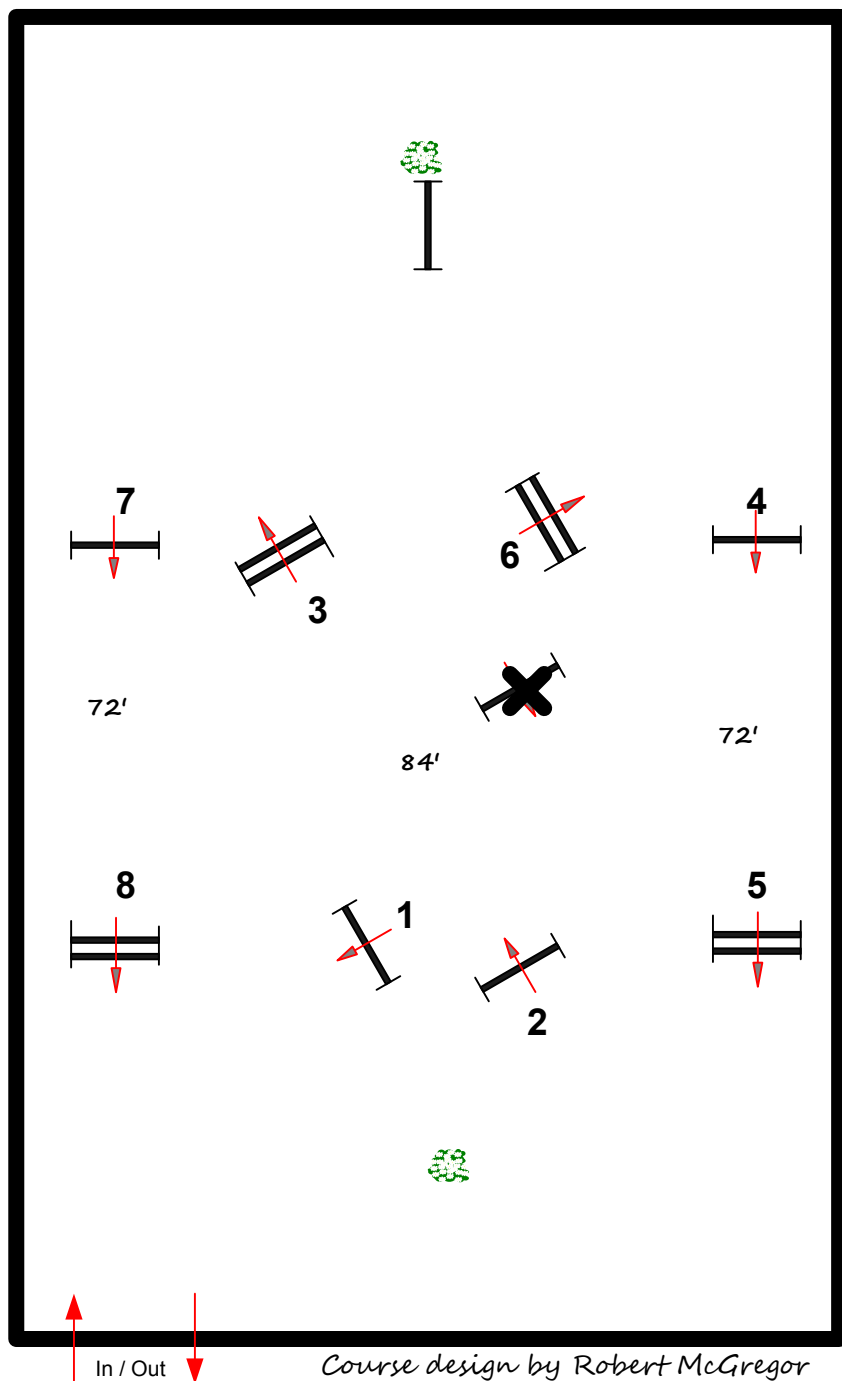

Winter Equestrian Festival

Ring 11

Second Course

fences 1-8

- 3120- USHJA Hunter 2'6 (first year)
- 4020- USHJA Hunter 2'6
- 4063- Low Adult Hunter
- 3130- USHJA Hunter 2'3 (first year)
- 2130- USHJA Hunter 2'3
- 3123- USHJA Hunter 2' (first year)
- 2123- USHJA Hunter 2'

Winter Equestrian Festival

Ring 11

First Course

fences 1-8

- 3119- USHJA Hunter 2'6 (first year)
- 4019- USHJA Hunter 2'6
- 4062- Low Adult Hunter
- 3129- USHJA Hunter 2'3 (first year)
- 2129- USHJA Hunter 2'3
- 3122- USHJA Hunter 2' (first year)
- 2122- USHJA Hunter 2'