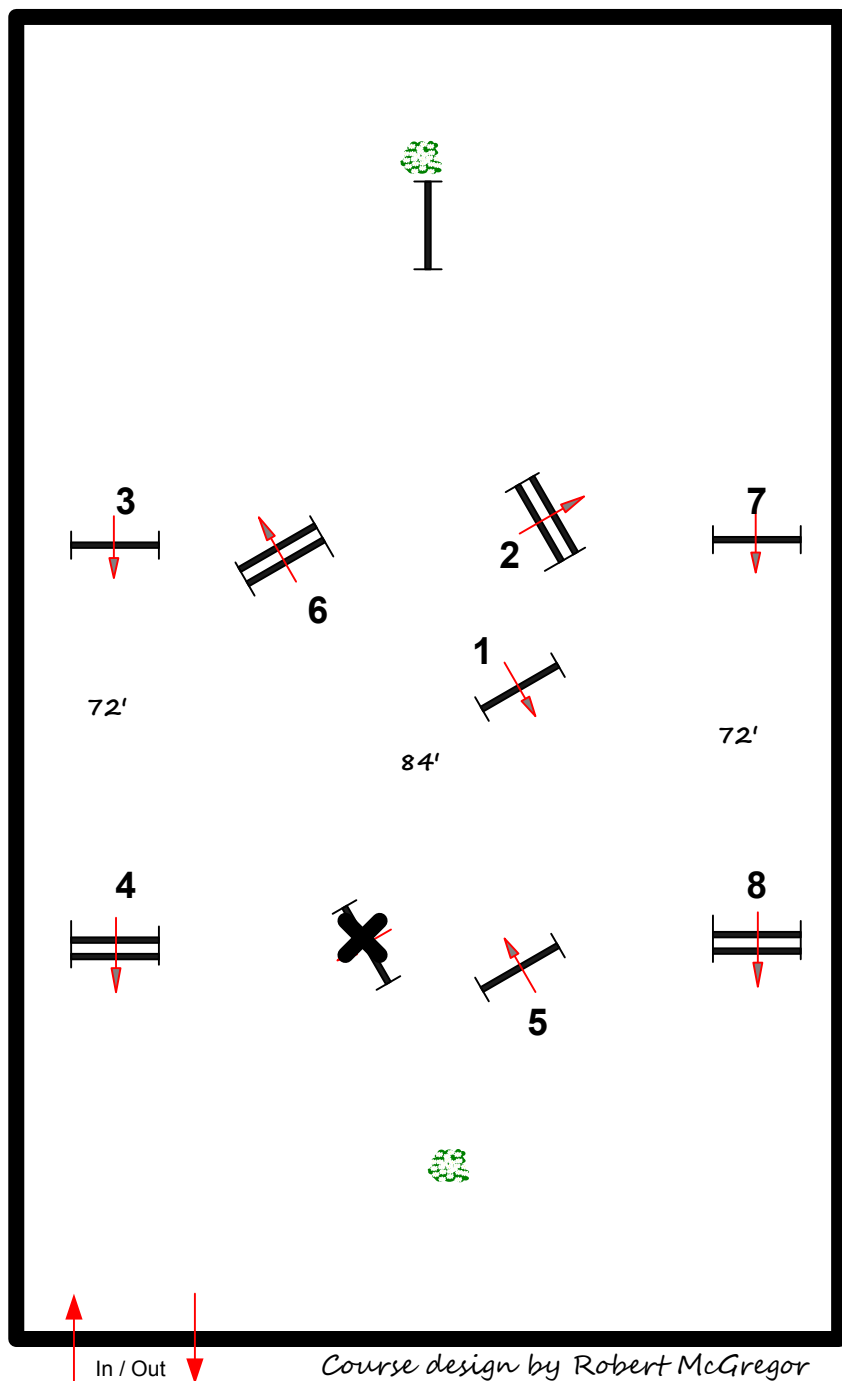

Winter Equestrian Festival

Ring 11

Second Course

fences 1-8

- 3120- USHJA Hunter 2'6 (first year)
- 4020- USHJA Hunter 2'6
- 4063- Low Adult Hunter
- 3130- USHJA Hunter 2'3 (first year)
- 2130- USHJA Hunter 2'3
- 3123- USHJA Hunter 2' (first year)
- 2123- USHJA Hunter 2'

Winter Equestrian Festival

Ring 11

First Course

fences 1-8

- 3119- USHJA Hunter 2'6 (first year)
- 4019- USHJA Hunter 2'6
- 4062- Low Adult Hunter
- 3129- USHJA Hunter 2'3 (first year)
- 2129- USHJA Hunter 2'3
- 3122- USHJA Hunter 2' (first year)
- 2122- USHJA Hunter 2'