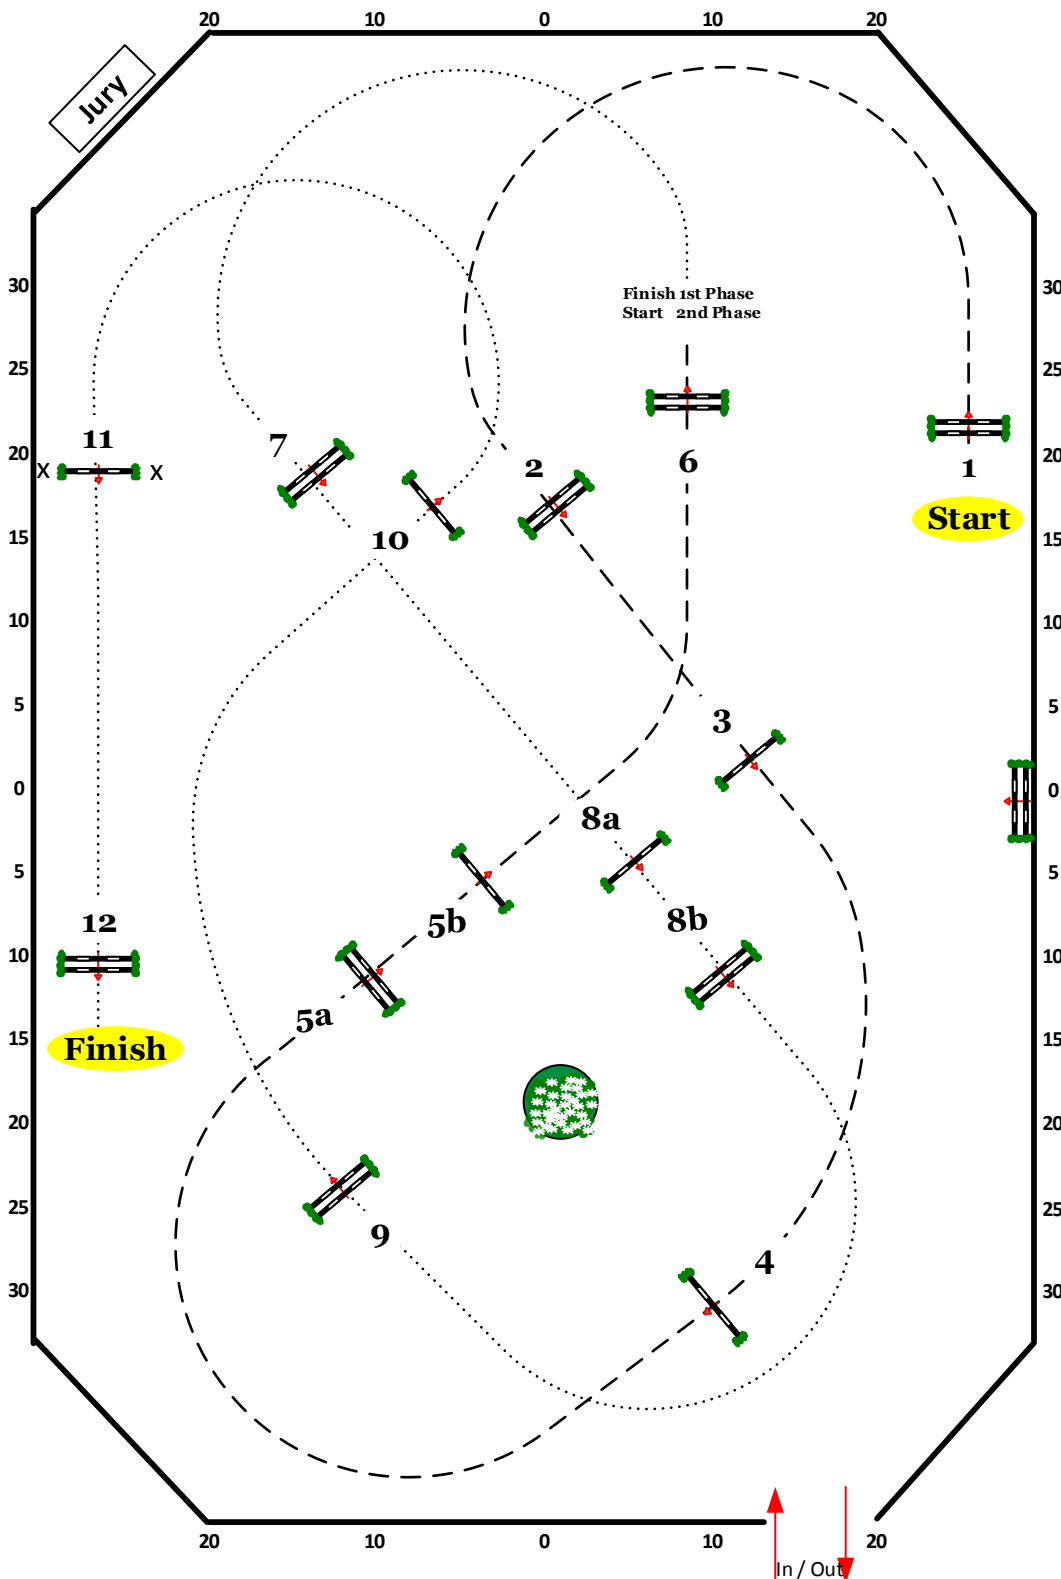

2021 WINTER EQUESTRIAN FESTIVAL WEEK 1

6/7 Yr Old
Two Phase Competition

Table: A
National RG:II.2.d
FEI RG / Art.
Height: 1.20m/1.30m

Speed: 350 m/min
Length: 240 m
Time allowed: 42 sec
Time limit: 84 sec

Obstacles: 1-6
Efforts: 7
Penalty sec
Closed combination:

1st Jump-off:
7ab,8,9,10,11,12
Length: 290 m
Time allowed: 50 sec
Time limit: 100 sec

Thur
1/2

2021 WINTER EQUESTRIAN FESTIVAL WEEK 1

1.40M
Jump-Off Competition

Table: A
National RG:II.2.b
FEI RG / Art.
Height: 1.40M

Speed: 350 m/min
Length: 450 m
Time allowed: 78 sec
Time limit: 156 sec

Obstacles: 1-12
Efforts: 14
Penalty sec
Closed combination:

1st Jump-off:
1,2,3,4ab,12,14
Length: 235 m
Time allowed: 41 sec
Time limit: 82 sec