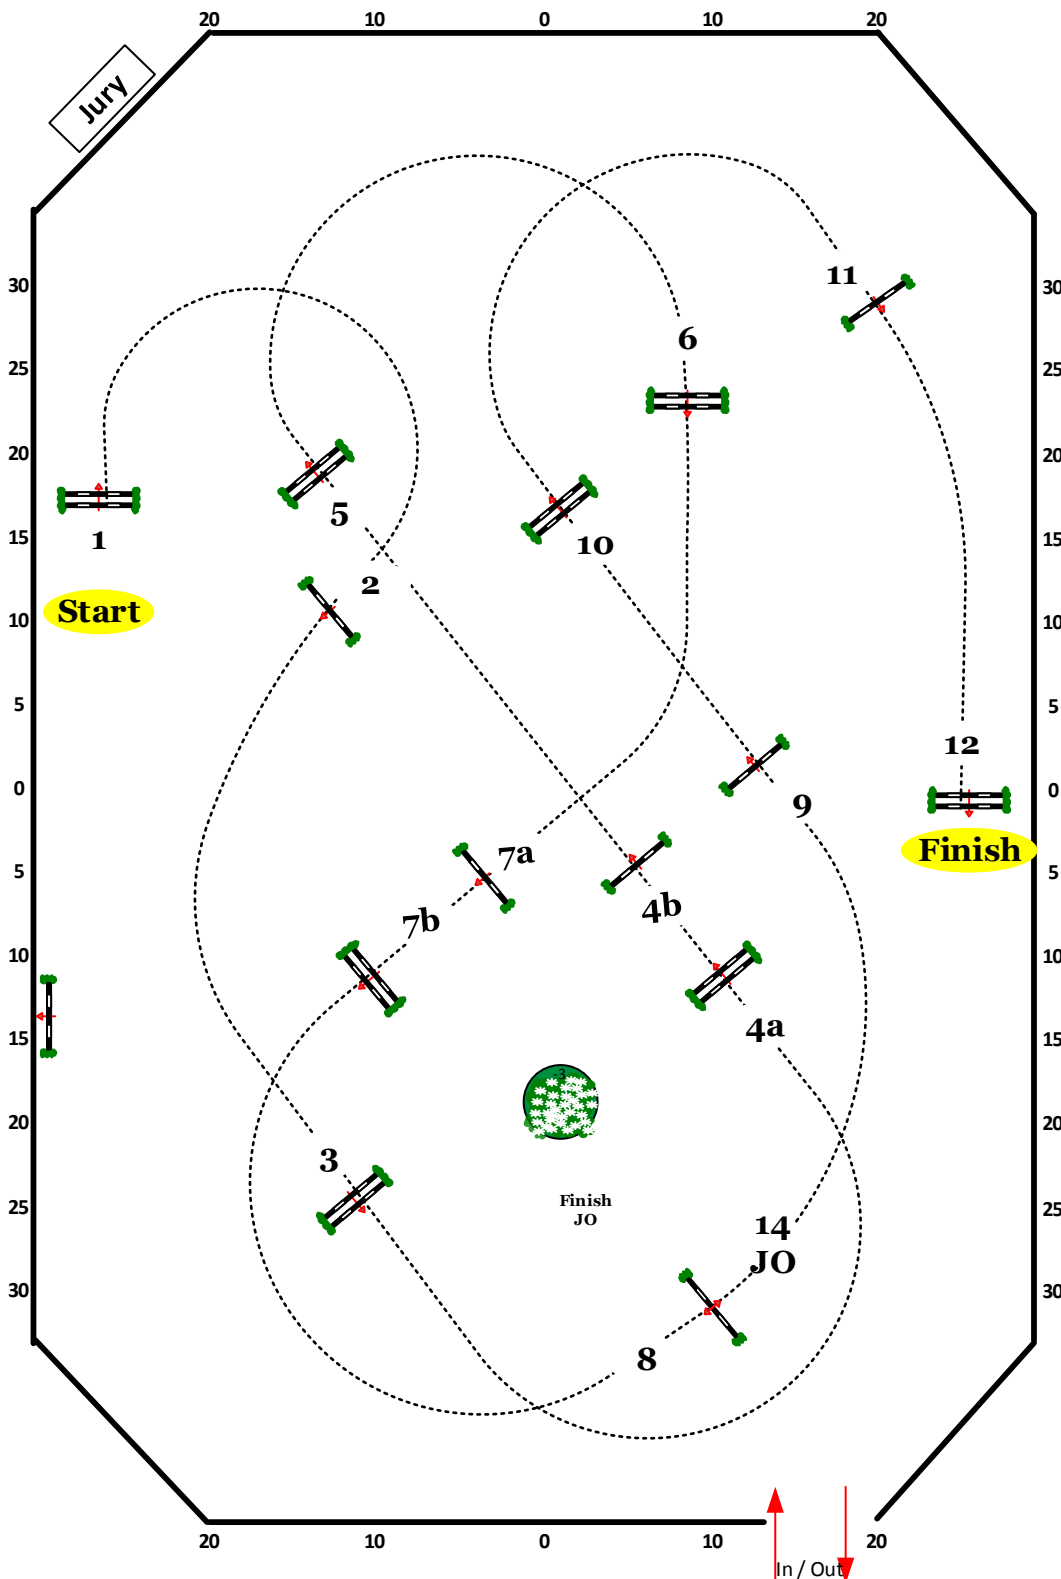

2021 WINTER EQUESTRIAN FESTIVAL WEEK 1

6/7 Yr Old
Two Phase Competition

Table: A
National RG:II.2.d
FEI RG / Art.
Height: 1.20m/1.30m

Speed: 350 m/min
Length: 240 m
Time allowed: 42 sec
Time limit: 84 sec

Obstacles: 1-6
Efforts: 7
Penalty sec
Closed combination:

1st Jump-off:
7ab,8,9,10,11,12
Length: 290 m
Time allowed: 50 sec
Time limit: 100 sec

Thur
1/2

2021 WINTER EQUESTRIAN FESTIVAL WEEK 1

1.40M
Jump-Off Competition

Table: A
National RG:II.2.b
FEI RG / Art.
Height: 1.40M

Speed: 350 m/min
Length: 450 m
Time allowed: 78 sec
Time limit: 156 sec

Obstacles: 1-12
Efforts: 14
Penalty sec
Closed combination:

1st Jump-off:
1,2,3,4ab,12,14
Length: 235 m
Time allowed: 41 sec
Time limit: 82 sec