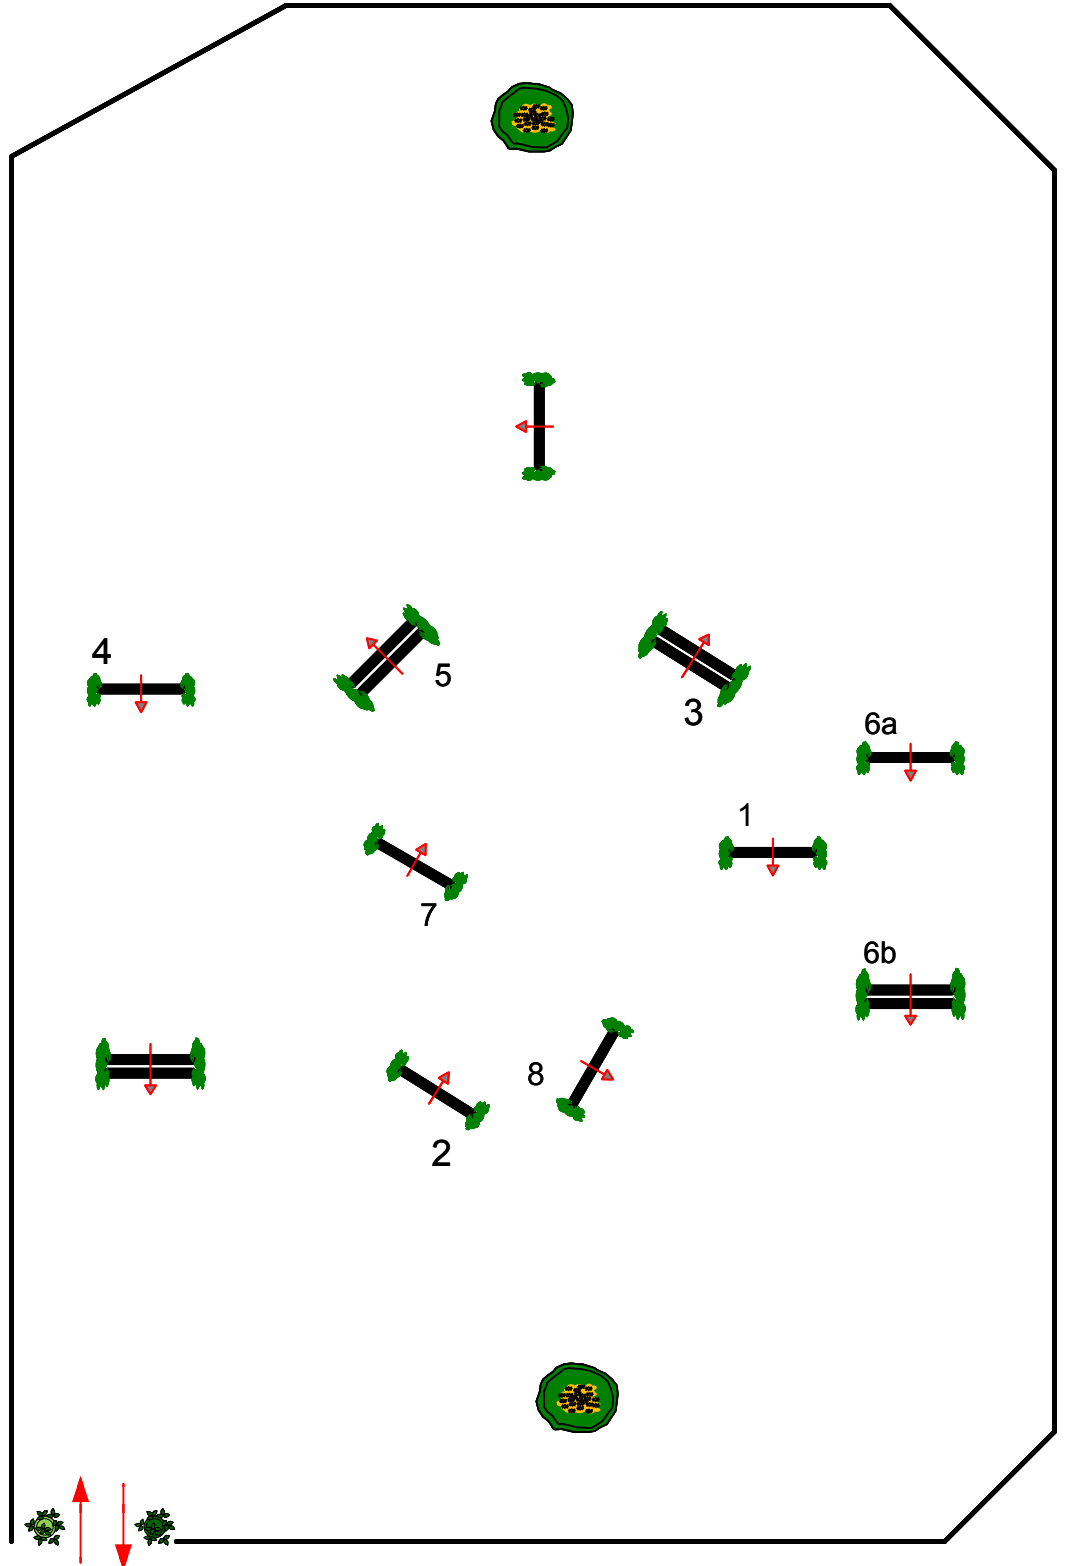

*WARM UP
Fences: 1-8*

Course Designer:
Andy Christiansen
Scale 1" = 35'

ESP SPRING 3

Rost Arena

Sunday, April 25

NHS 3'3" Medal

Fences: 1-8

Course Designer:
Andy Christiansen
Scale 1" = 35'