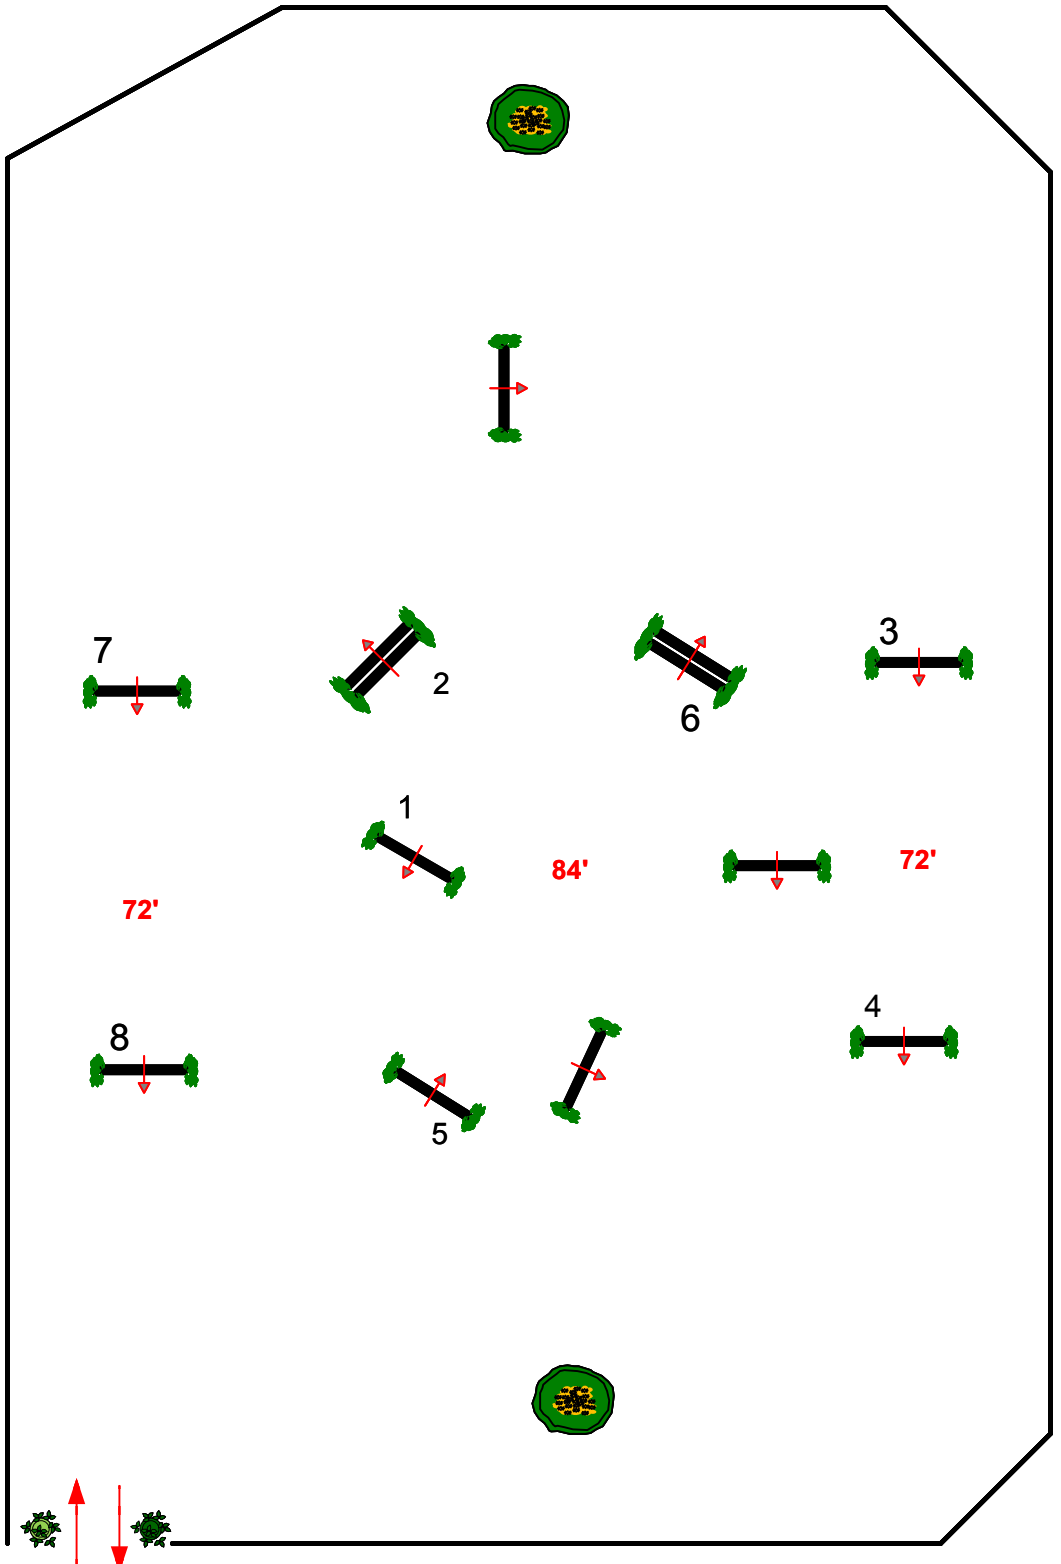

ESP SPRING 3

Rost Arena

Sunday, April 25

*Short & Rusty
Stirrup*

*First Round
Fences: 1-8*

Course Designer:
Andy Christiansen
Scale 1" = 35'

ESP SPRING 3

Rost Arena

Sunday, April 25

*NASPCA
MACLAY*

Fences: 1-8

Course Designer:
Andy Christiansen
Scale 1" = 35'

ESP SPRING 3

Rost Arena

Sunday, April 25

*Short & Rusty
Stirrup*

*WARM UP
Fences: 1-8*

Course Designer:
Andy Christiansen
Scale 1" = 35'

ESP SPRING 3

Rost Arena

Sunday, April 25

NHS 3'3" Medal

Fences: 1-8

Course Designer:
Andy Christiansen
Scale 1" = 35'

ESP SPRING 3

Rost Arena

Sunday, April 25

*USEF HUNT
SEAT MEDAL*

Fences: 1-8

*Course Designer:
Andy Christiansen
Scale 1" = 35'*