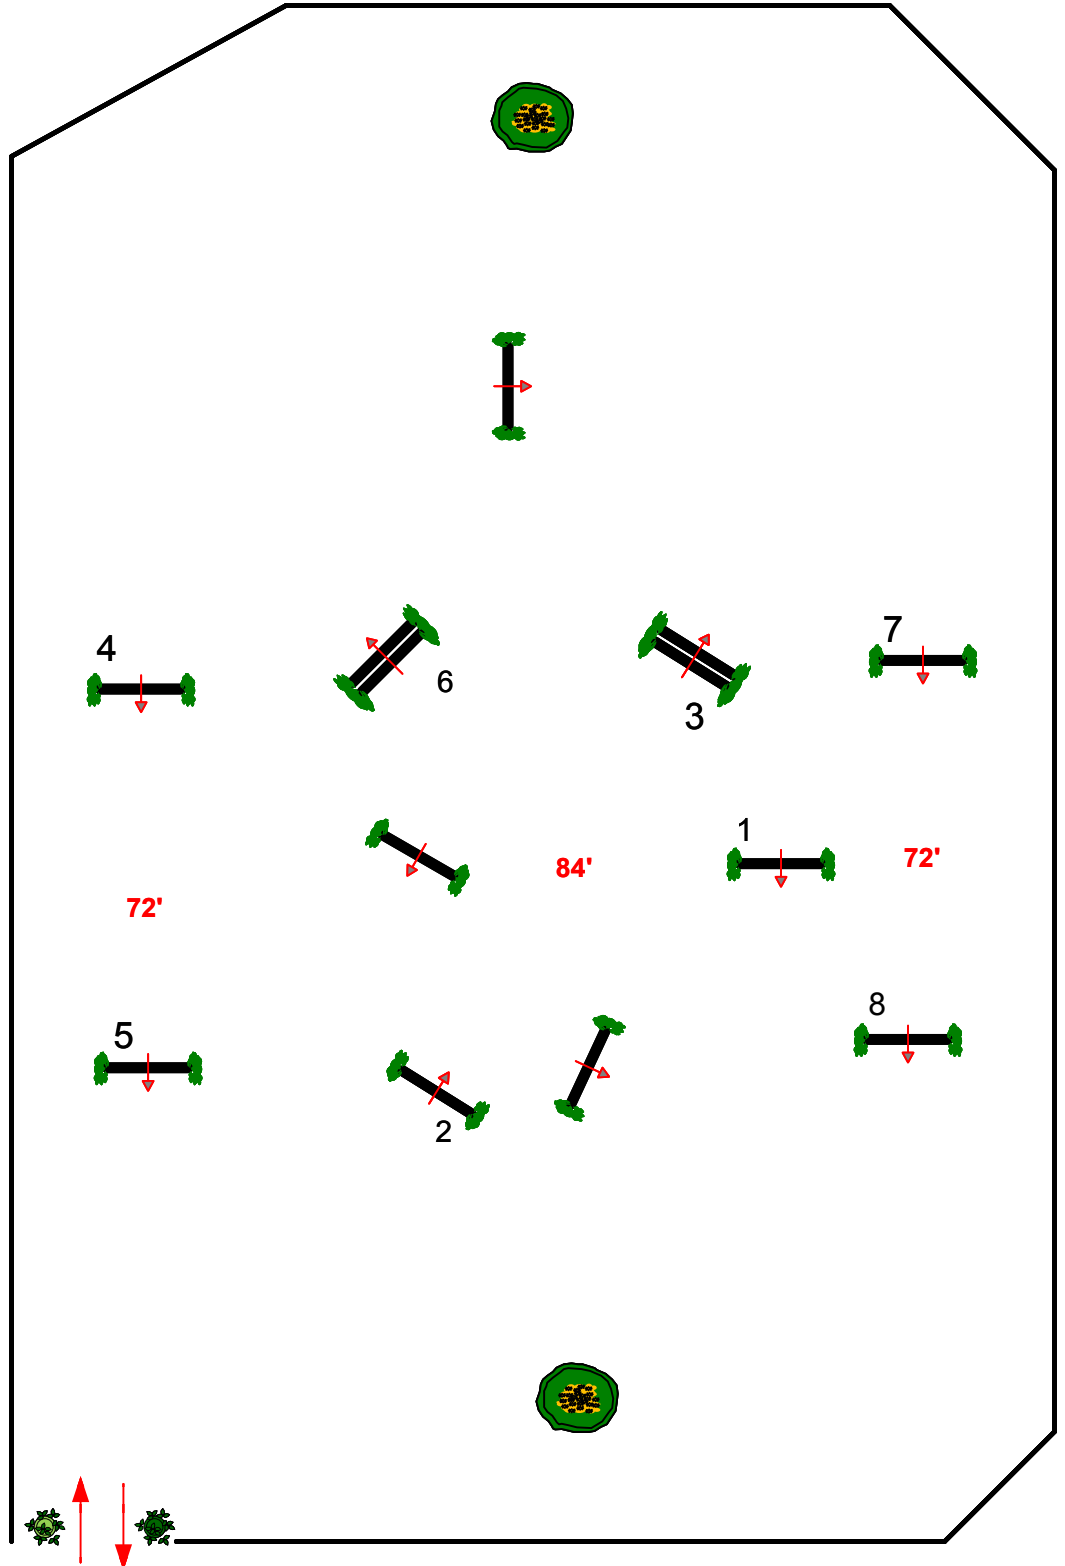

Course Designer:
Andy Christiansen
Scale 1" = 35'