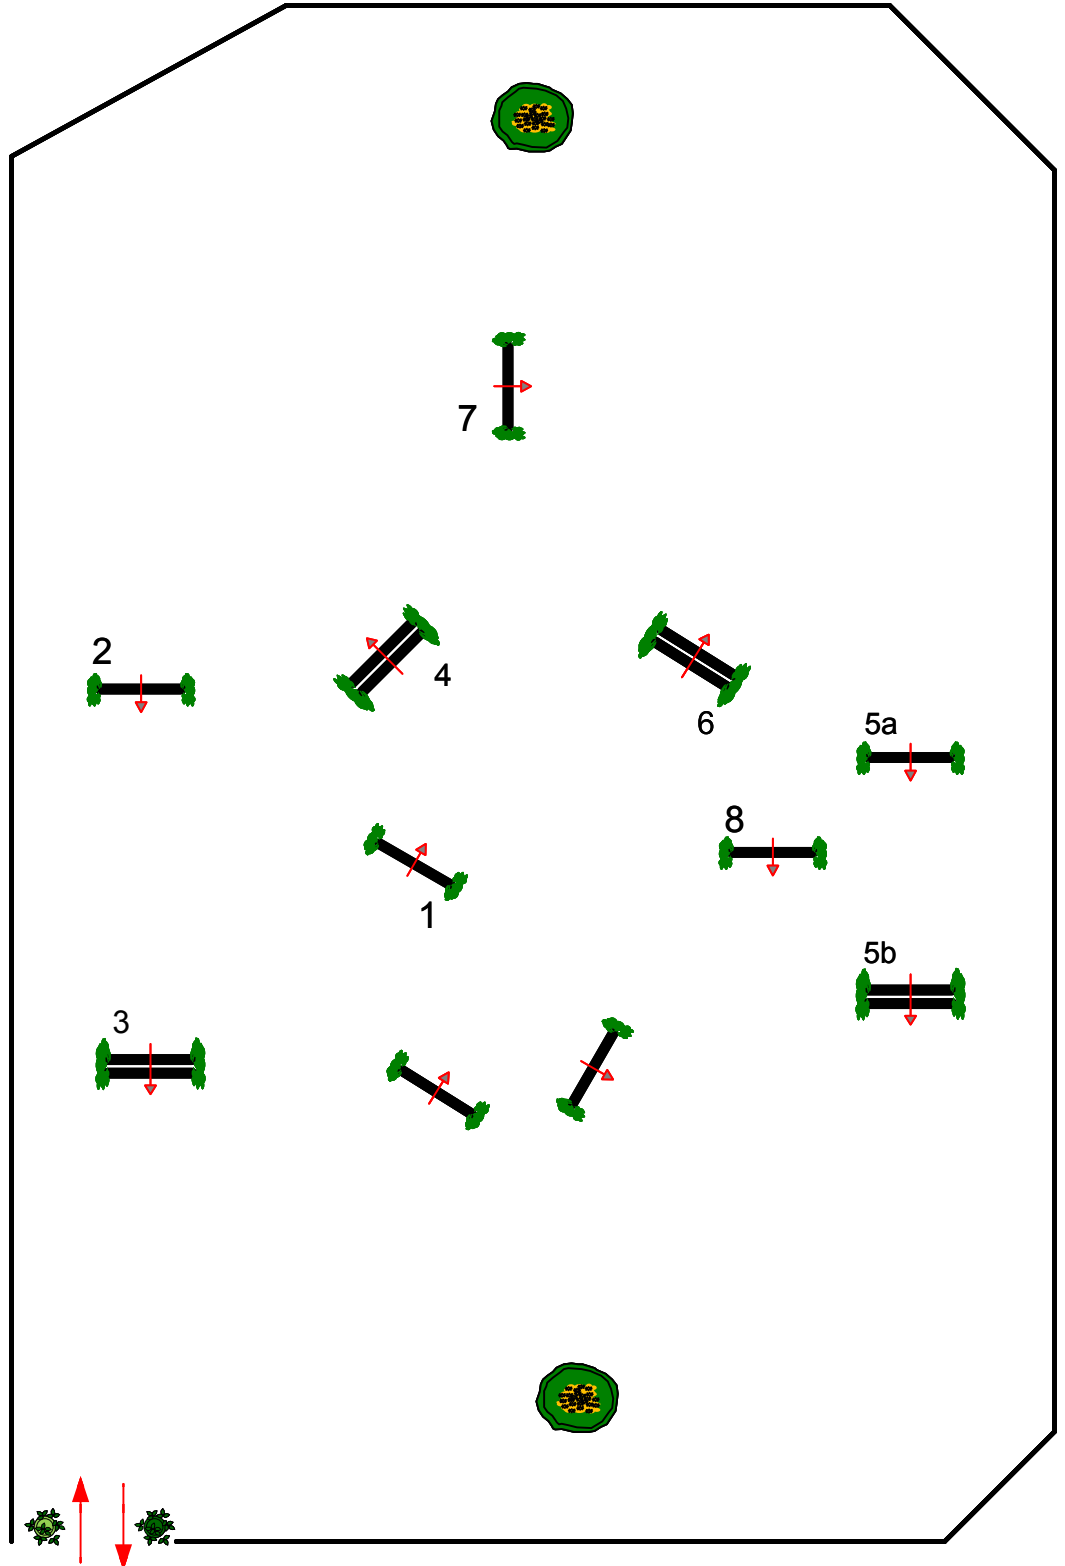

ESP SPRING 3

Rost Arena

Sunday, April 25

*Short & Rusty
Stirrup*

*First Round
Fences: 1-8*

Course Designer:
Andy Christiansen
Scale 1" = 35'

ESP SPRING 3

Rost Arena

Sunday, April 25

*NASPCA
MACLAY*

Fences: 1-8

Course Designer:
Andy Christiansen
Scale 1" = 35'

ESP SPRING 3

Rost Arena

Sunday, April 25

*Short & Rusty
Stirrup*

*WARM UP
Fences: 1-8*

Course Designer:
Andy Christiansen
Scale 1" = 35'

ESP SPRING 3

Rost Arena

Sunday, April 25

NHS 3'3" Medal

Fences: 1-8

Course Designer:
Andy Christiansen
Scale 1" = 35'

ESP SPRING 3

Rost Arena

Sunday, April 25

*USEF HUNT
SEAT MEDAL*

Fences: 1-8

*Course Designer:
Andy Christiansen
Scale 1" = 35'*