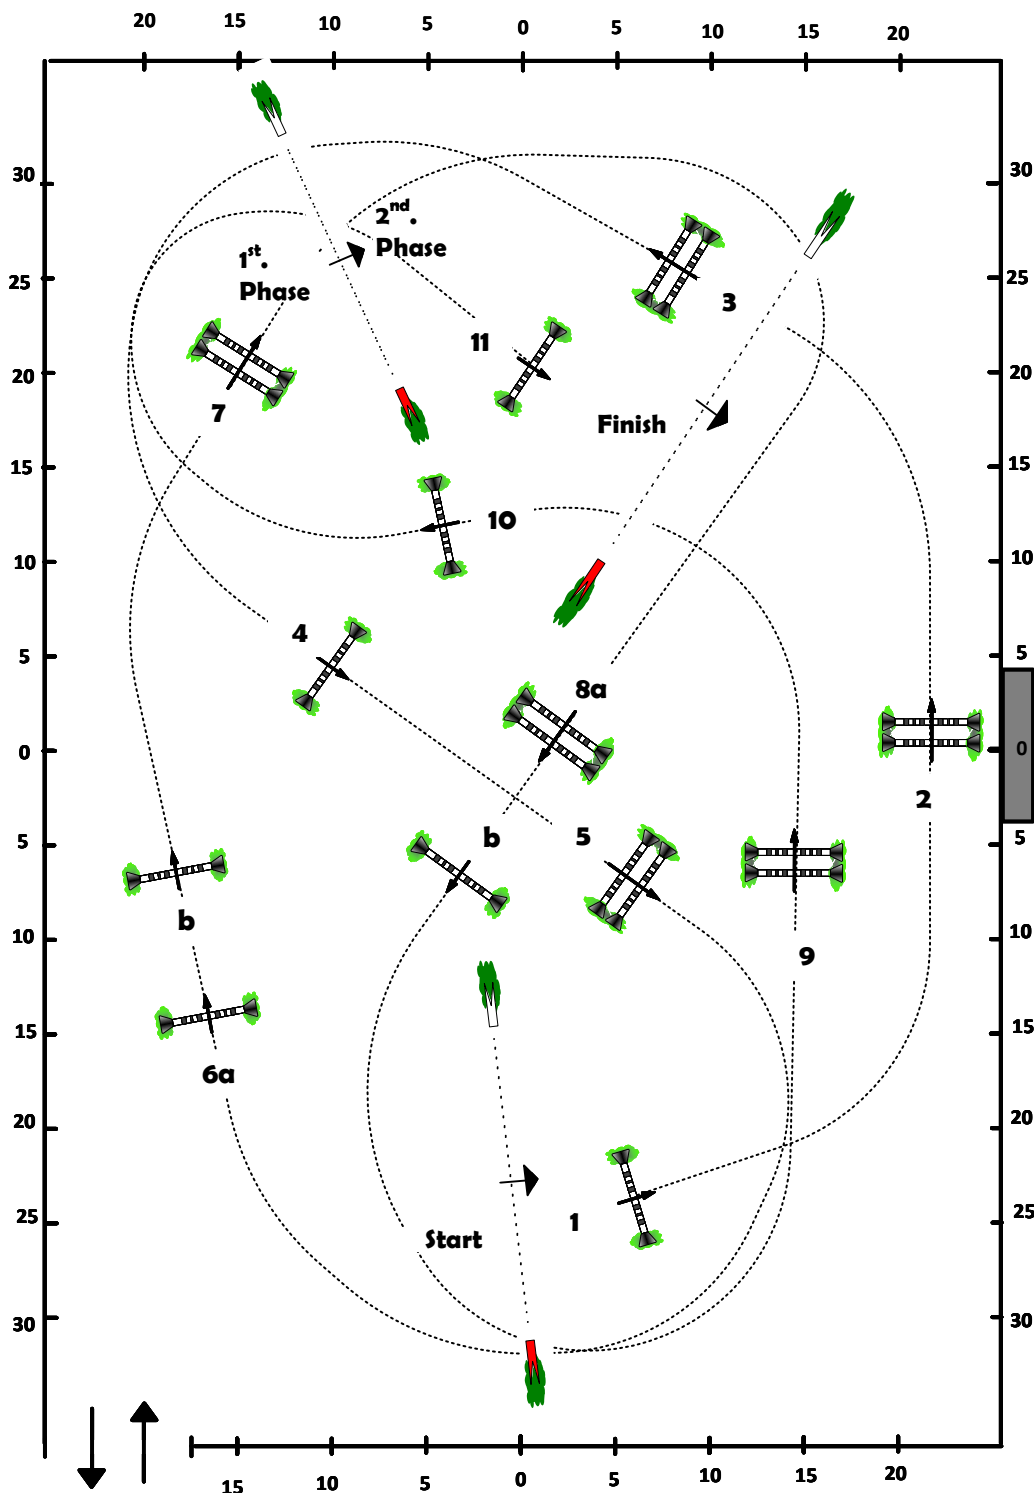

Class No.: 1114 & 1117
ONE ROUND / TWO PHASES

TRAINING JUMPER 0.80m OPEN & CHILD/AMATEUR
Thursday, January 14, 2021

RING 10

Table: II
Art. : 2.2d (CHILD/AM)
Height: 0.80 m

Speed: 350 m/min

OPEN :
Length: 445 m
Time allowed: 77 sec
Time limit: 154 sec

1st. round : 1 to 11
Efforts: 13

CHILD/AM :
1st. PHASE 1 to 7
2nd. PHASE 8a to 11

Length : 185 m
Time allowed: 32 sec
Time limit: 64 sec

Course Designer :
Guilherme Jorge
(BRA)

3 + 4

* Preliminary Plan
The CD reserves the right to make changes if necessary . Changes will be announced and posted at the ingate