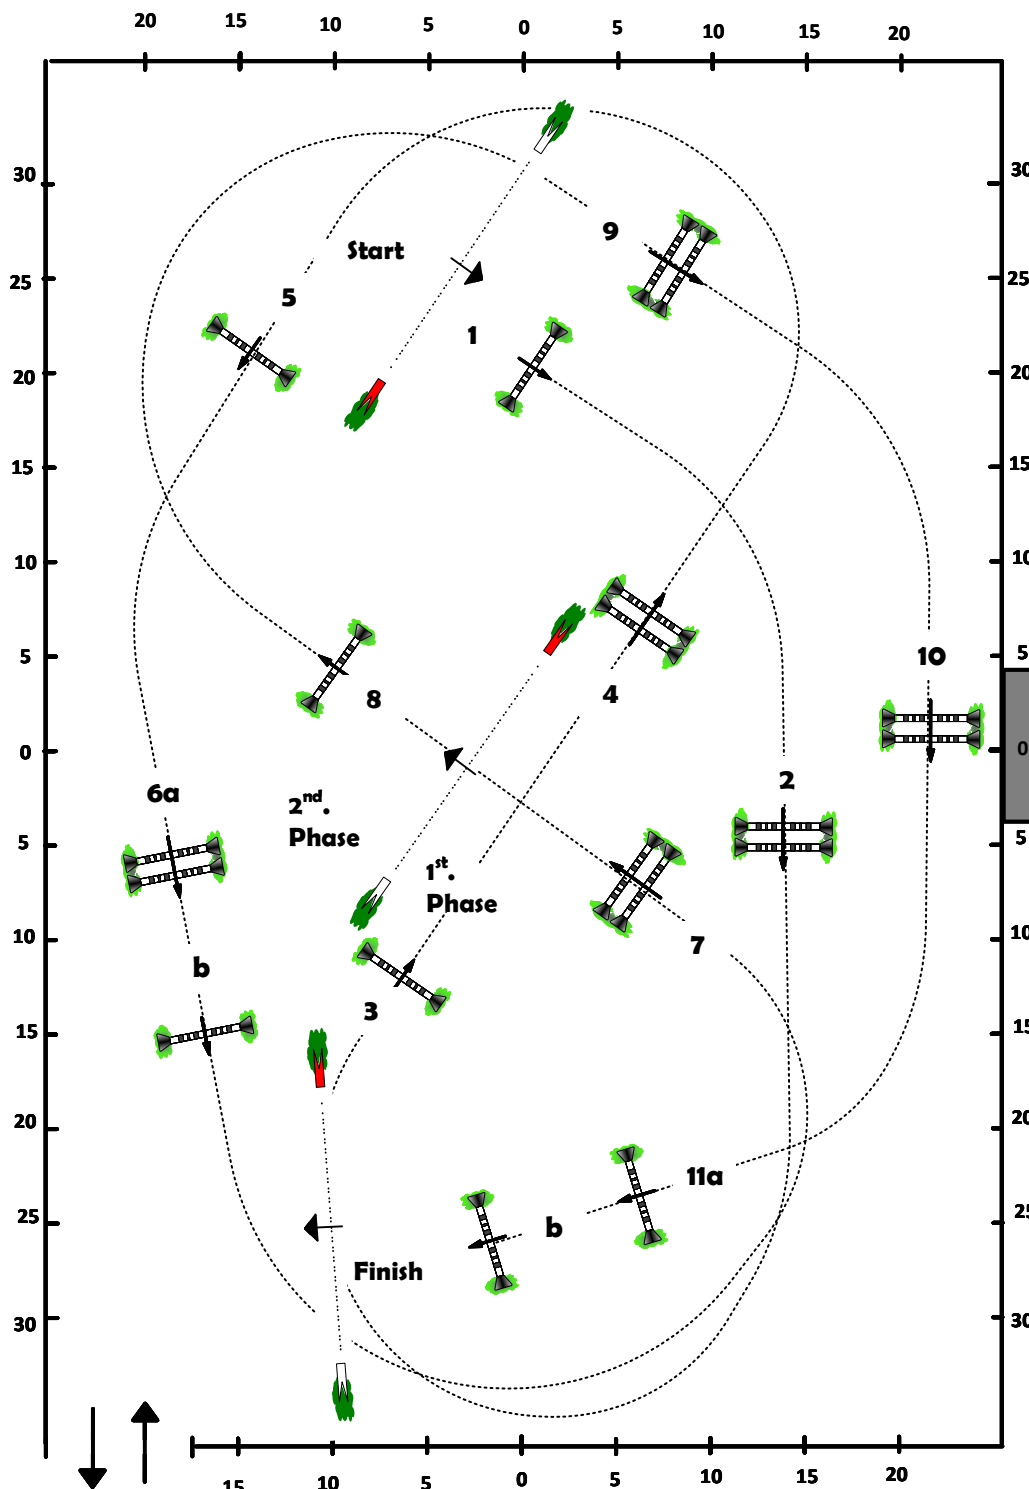

2021 WINTER EQUESTRIAN FESTIVAL I

Class No.: 1108 & 1111
ONE ROUND / TWO PHASES

TRAINING JUMPER 0.90m OPEN & CHILD/AMATEUR
Thursday, January 14, 2021

RING 10

Table: II
Art. : 2.2d (CHILD/AM)
Height: 0.90 m

Speed: 350 m/min

OPEN :
Length: 445 m
Time allowed: 77 sec
Time limit: 154 sec

1st. round : 1 to 11
Efforts: 13

CHILD/AM :

1st. PHASE 1 to 7

2nd. PHASE 8 to 11

Length : 185 m
Time allowed: 32 sec
Time limit: 64 sec

Class No.: 1114 & 1117
ONE ROUND / TWO PHASES

TRAINING JUMPER 0.80m OPEN & CHILD/AMATEUR
Thursday, January 14, 2021

RING 10

Table: II
Art. : 2.2d (CHILD/AM)
Height: 0.80 m

Speed: 350 m/min

OPEN :
Length: 445 m
Time allowed: 77 sec
Time limit: 154 sec