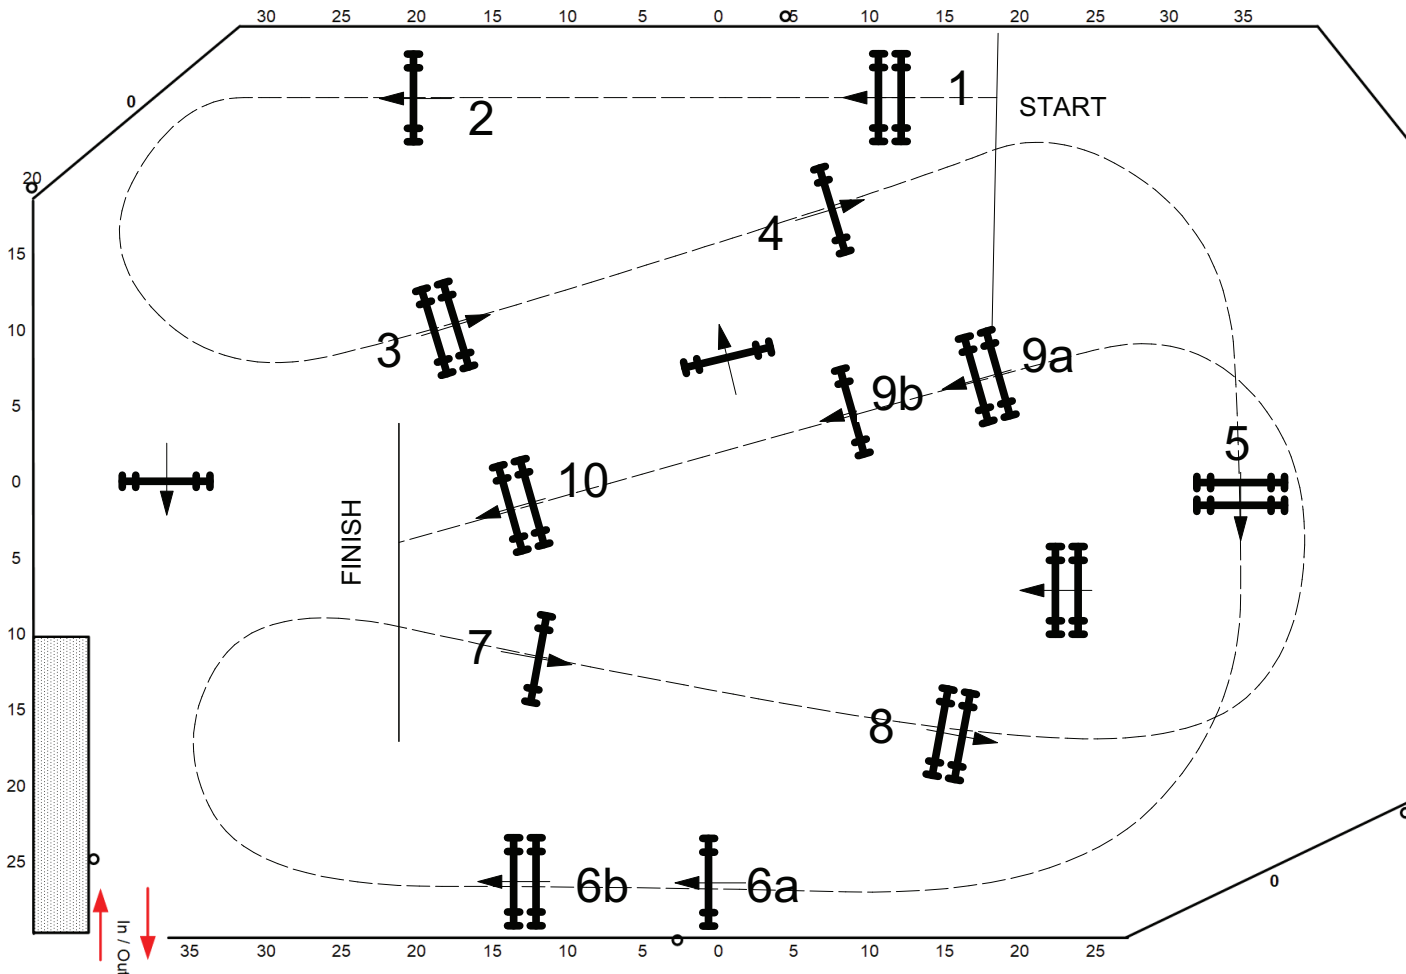

- TABLE: A
- NATIONAL RG:
- FEI RG / ART:

- HEIGHT: m
- SPEED: 350m/min

- FIRST ROUND: 1 - 10
- DISTANCE: 390m
- TIME ALLOWED: 67 sec

- JUMP OFF:NO
- J/O DISTANCE: 0m
- J/O TIME ALLOWED: 0 sec