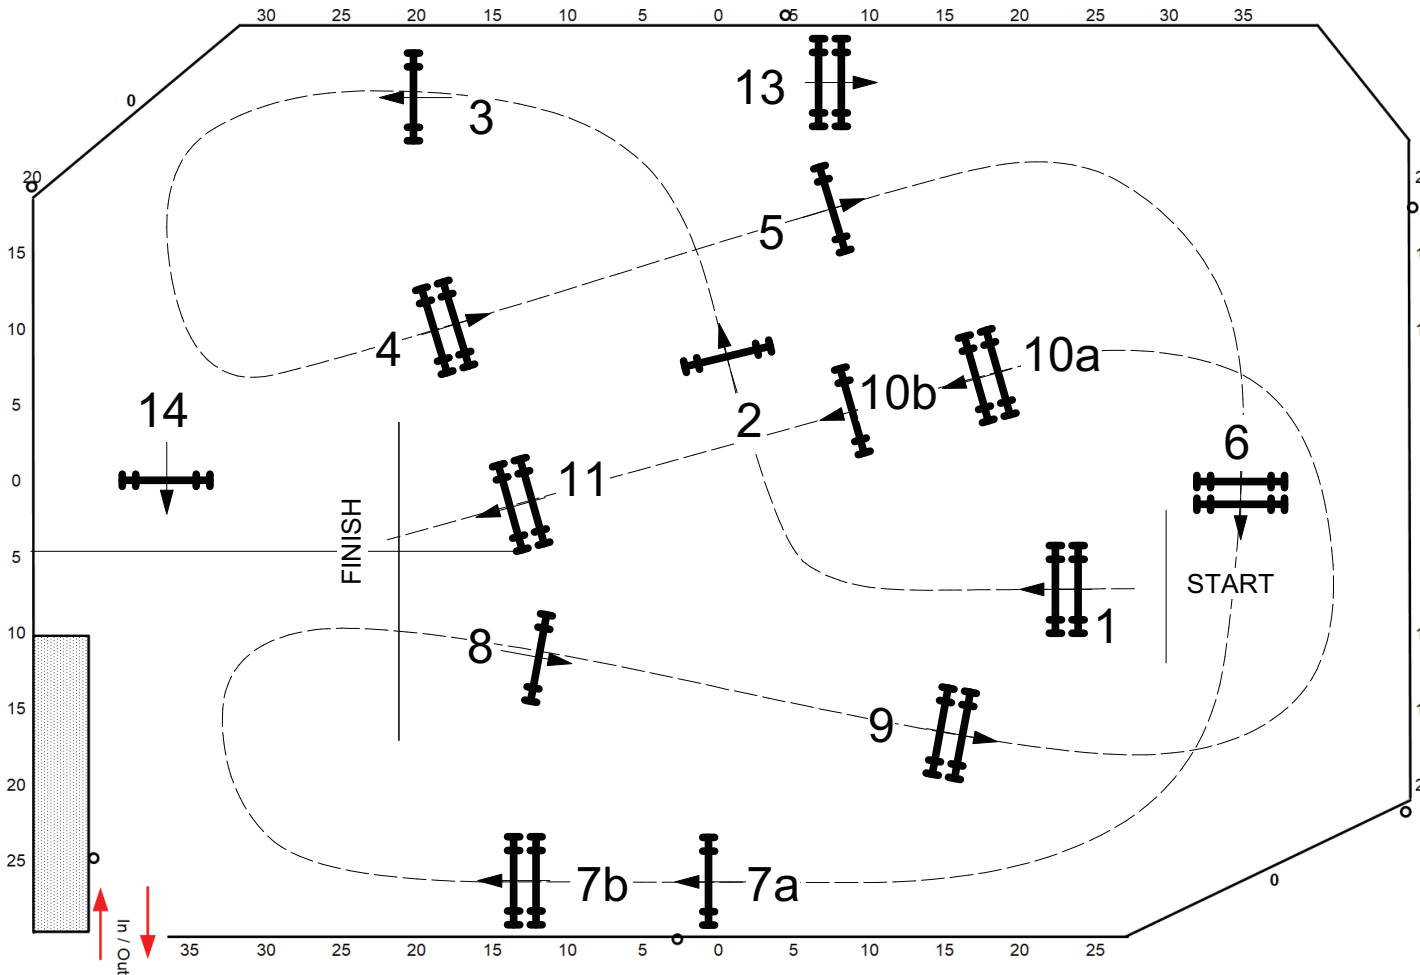

1007 - $2,500 1.35m Jumper (II2b) (Sponsored By: CabanaCoast)

- TABLE: A
- NATIONAL RG:
- FEI RG / ART:

- HEIGHT: m
- SPEED: 350m/min

- FIRST ROUND: 1 - 11
- DISTANCE: 410m
- TIME ALLOWED: 71sec

- JUMP OFF: 8,9,10a,10b,13,6,2,14
- J/O DISTANCE: 300m
- J/O TIME ALLOWED: 52 sec