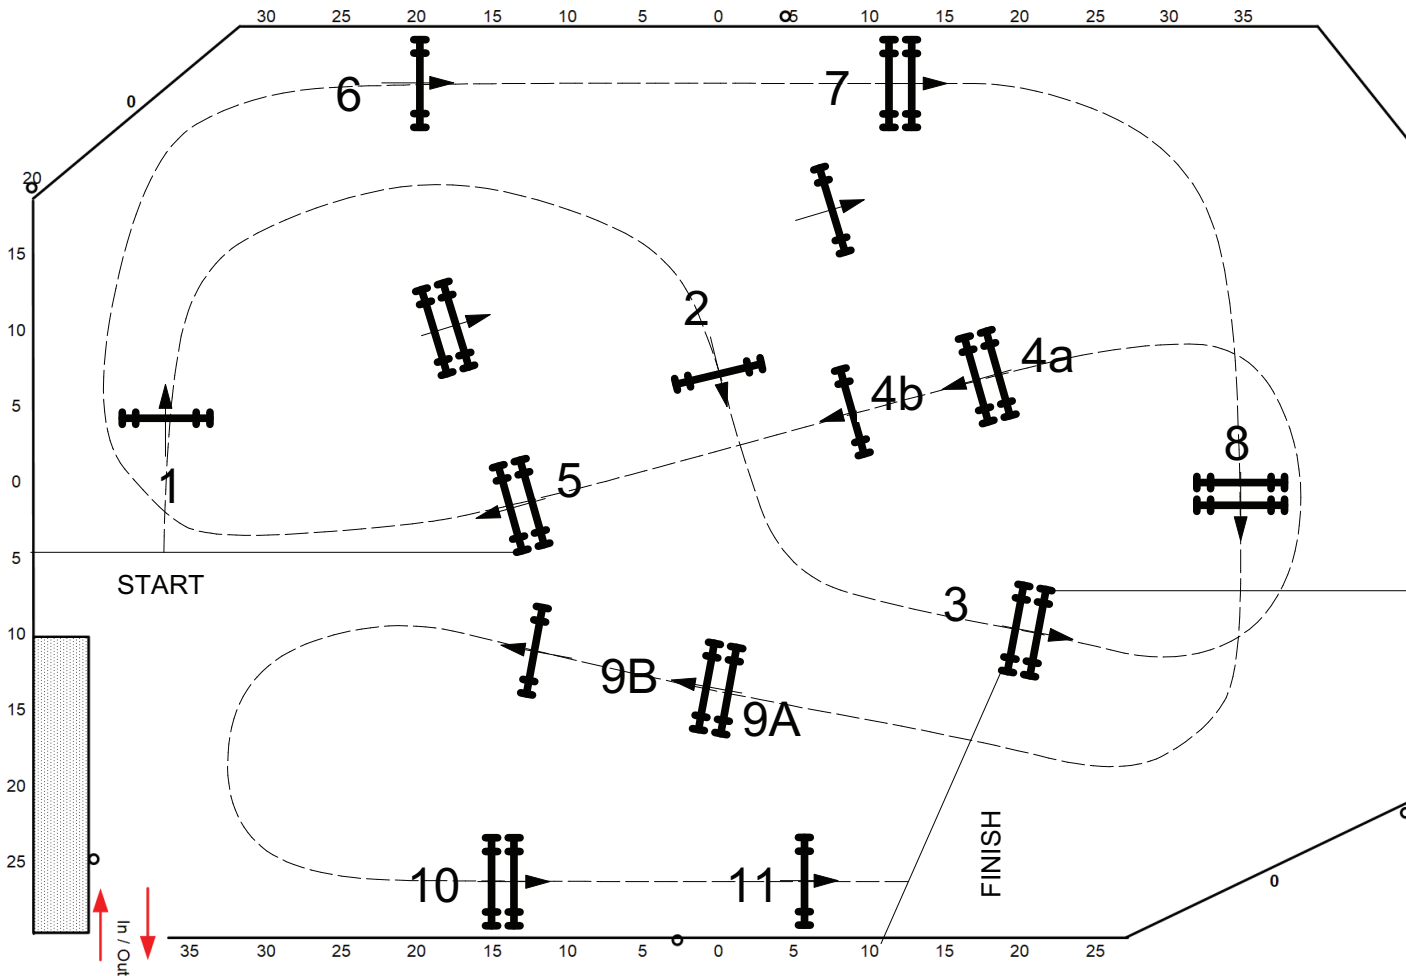

# PALM BEACH INTERNATIONAL EQUESTRIAN CENTER WINTER EQUESTRIAN FESTIVAL 2020

1010 - \$2,000 1.30m Jumper (II2b) (Sponsored By: Southern Arches)

- TABLE: A
- NATIONAL RG:
- FEI RG / ART:
  
- HEIGHT: m
- SPEED: 350m/min
  
- FIRST ROUND: 1 - 11
- DISTANCE: 430m
- TIME ALLOWED: 74 sec
  
- JUMP OFF: 1, 2, 3, 4A, 4B, 7, 8
- J/O DISTANCE: 250m
- J/O TIME ALLOWED: 43 sec

[oscar@worldwideequestrian.com](mailto:oscar@worldwideequestrian.com)

[www.worldwideequestrian.com](http://www.worldwideequestrian.com)

FOOTING: ALL WEATHER

SCALE: 1:500

OSCAR SOBERON - DALLAS , TX