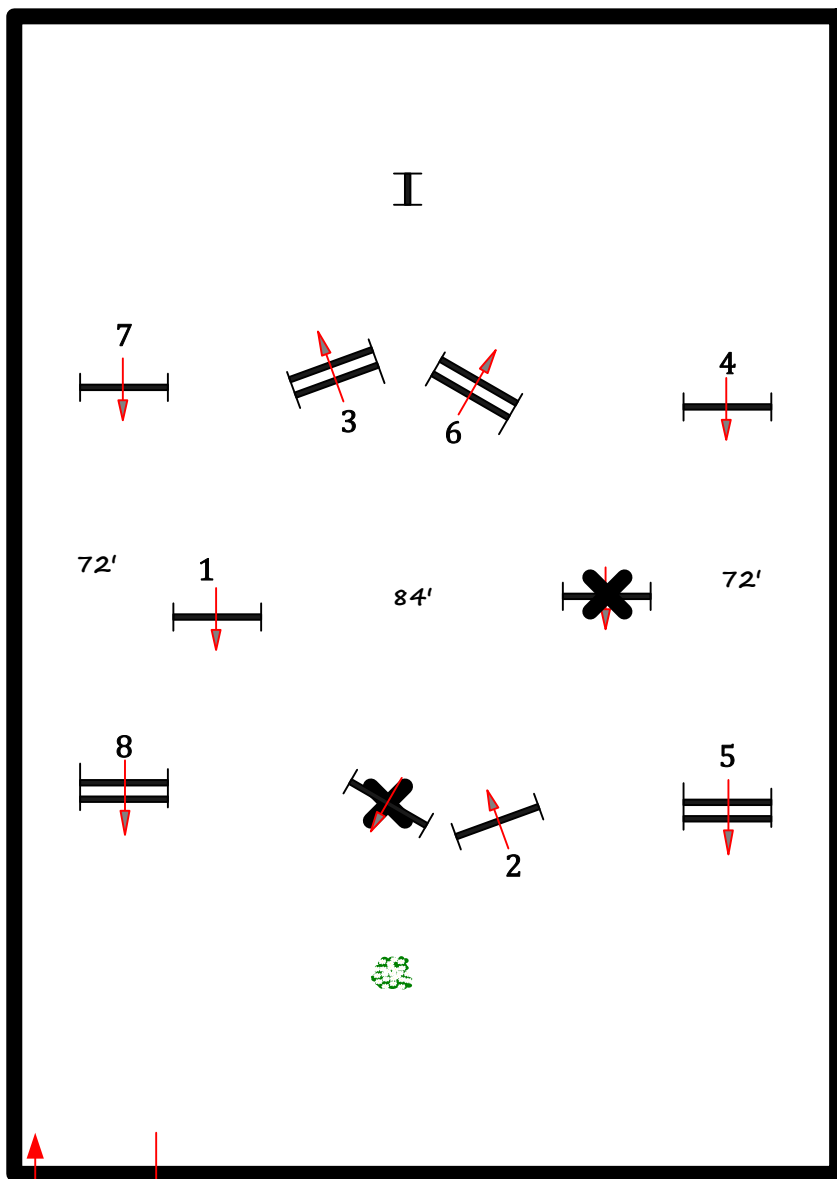

ESP Summer II

Friday August 14

Wellington Equestrian Realty -2

Second Course

fences 1-8

USHJA Hunter 2'9
USHJA Hunter 2'-2'6-2'3
Equitation 11-14

In / Out

Course design by Robert McGregor