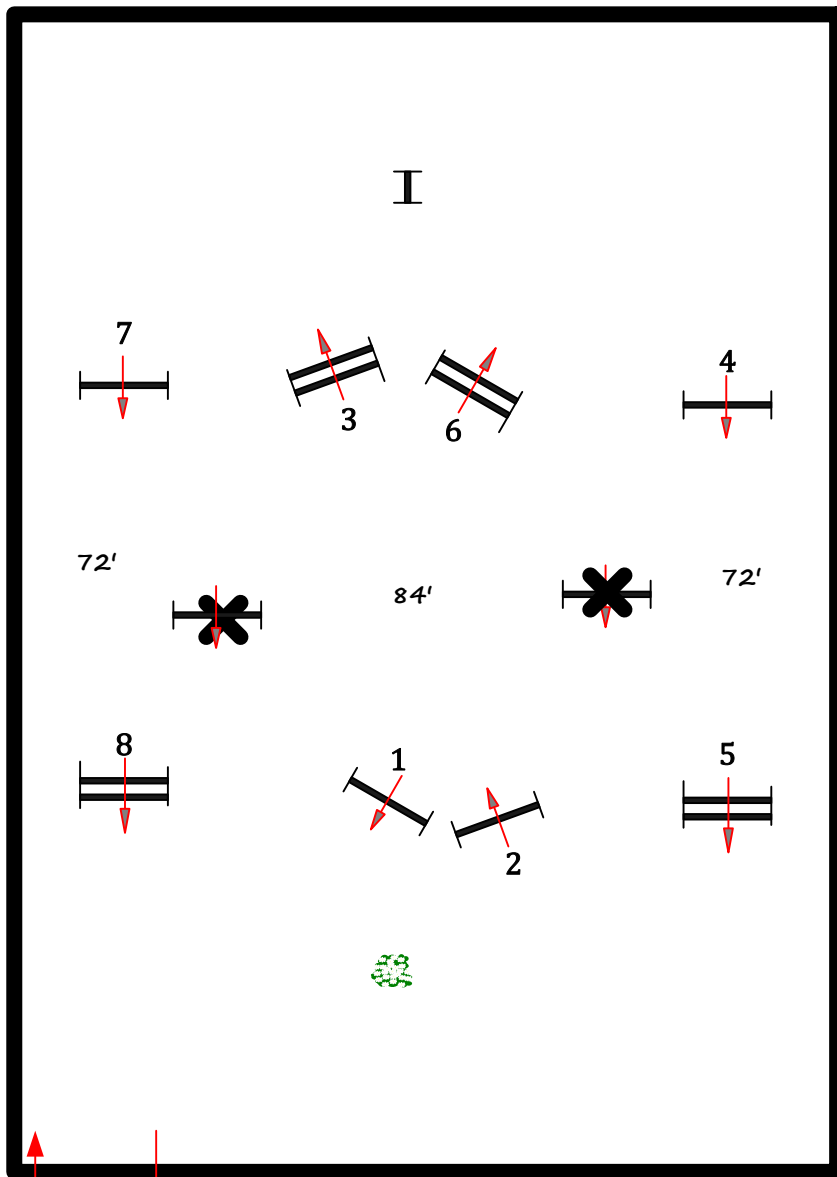

ESP Summer II

Friday August 14

Wellington Equestrian Realty -2

Hunter Warmup

fences 1-8

Warmup
Schooling Pony

In / Out

Course design by Robert McGregor

ESP Summer II

Friday August 14

Wellington Equestrian Realty -2

First Course

fences 1-8

USHJA Hunter 2'9
USHJA Hunter 2'-2'6-2'3
Equitation 11-14

In / Out

Course design by Robert McGregor