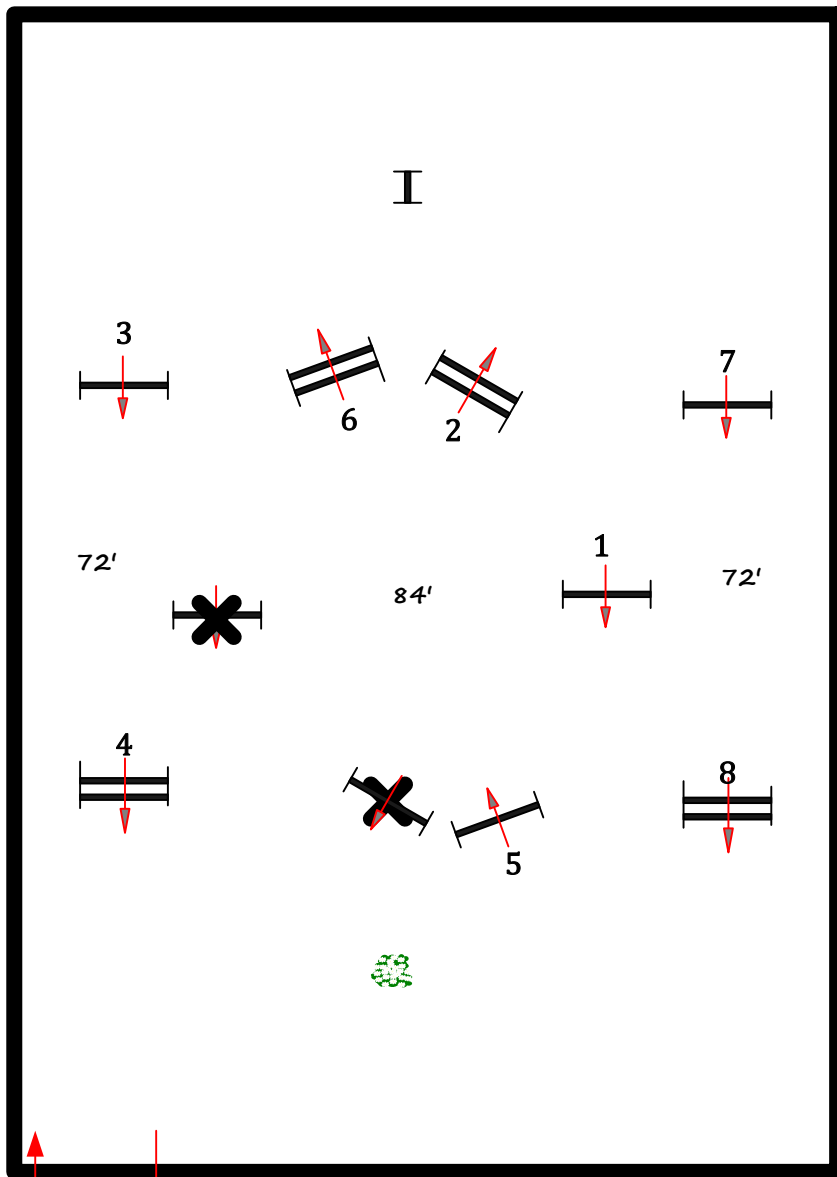

ESP Summer II

Friday August 14

Wellington Equestrian Realty -2

Hunter Warmup

fences 1-8

Warmup
Schooling Pony

In / Out

Course design by Robert McGregor

ESP Summer II

Friday August 14

Wellington Equestrian Realty -2

First Course

fences 1-8

USHJA Hunter 2'9
USHJA Hunter 2'-2'6-2'3
Equitation 11-14

In / Out

Course design by Robert McGregor