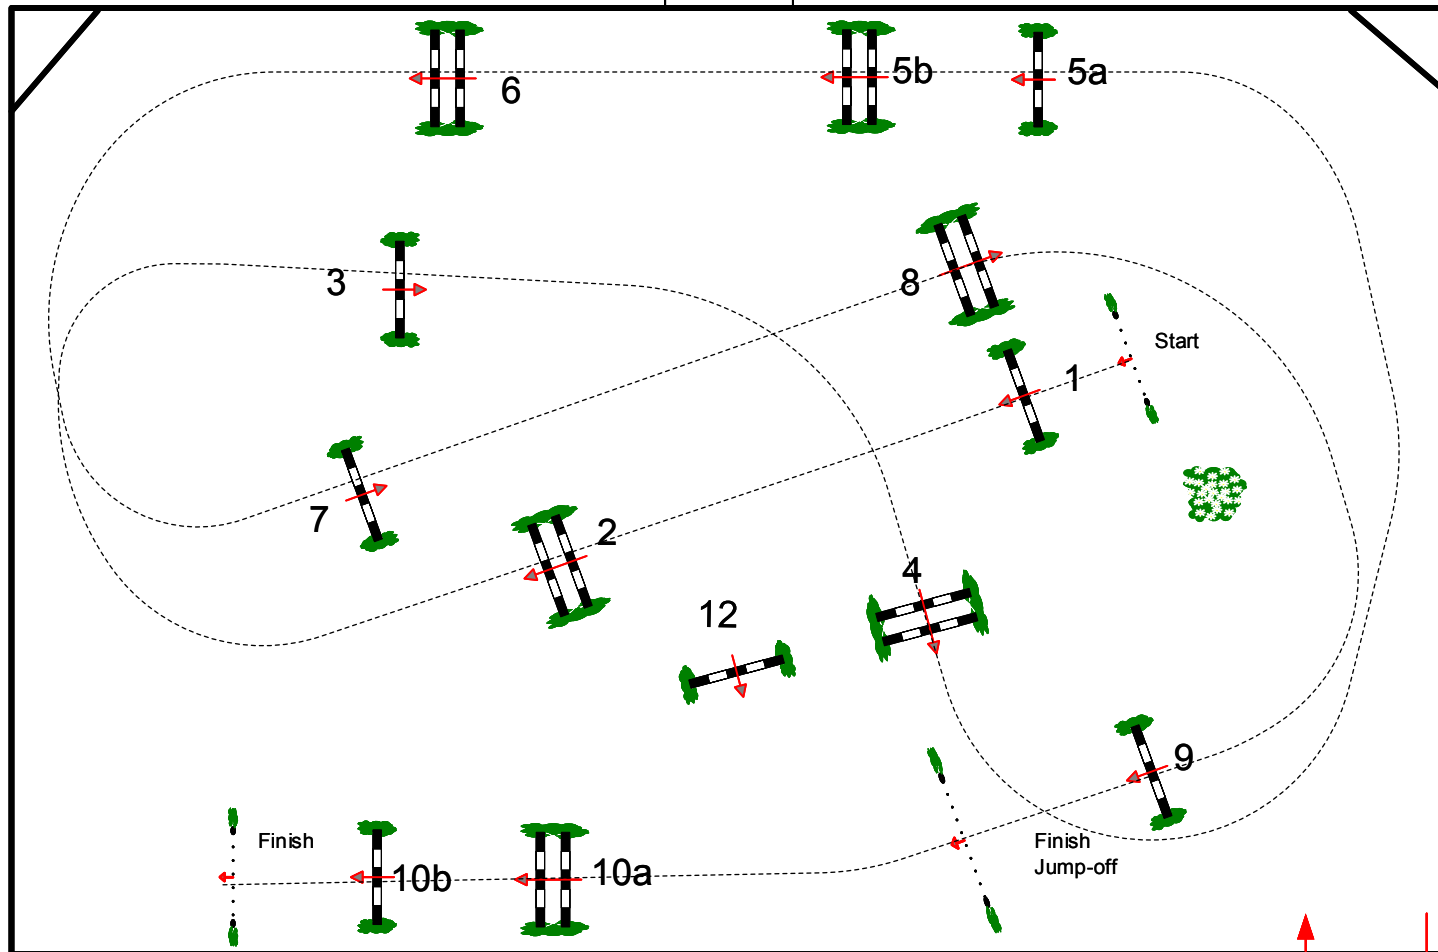

Winter Equestrian Festival

Friday, March 5, 2021

South Ring

JUDGE

Table: II
 National RG:
 FEI RG / Art.
 Height: 1.00 m

Speed: 350 m/min

Length: 400 m
 Time allowed: 69 sec
 Time limit: 138 sec

Obstacles: 1-10
 Efforts: 12
 Penalty sec
 Closed combination:

South Ring

JUDGE

Table: II
National RG: 2.2b
FEI RG / Art.
Height: 1.00 m

Speed: 350 m/min

Length: 400 m
Time allowed: 69 sec
Time limit: 138 sec

Obstacles: 1-10
Efforts: 12
Penalty sec
Closed combination:

1st Jump-off:
1-2-12-5a-5b-8-9
Length: 280 m
Time allowed: 48 sec
Time limit: 96 sec

2nd Jump-off:
Length: 0 m
Time allowed: 0 sec
Time limit: 0 sec

1090). Take 2 Thoroughbred

In / Out