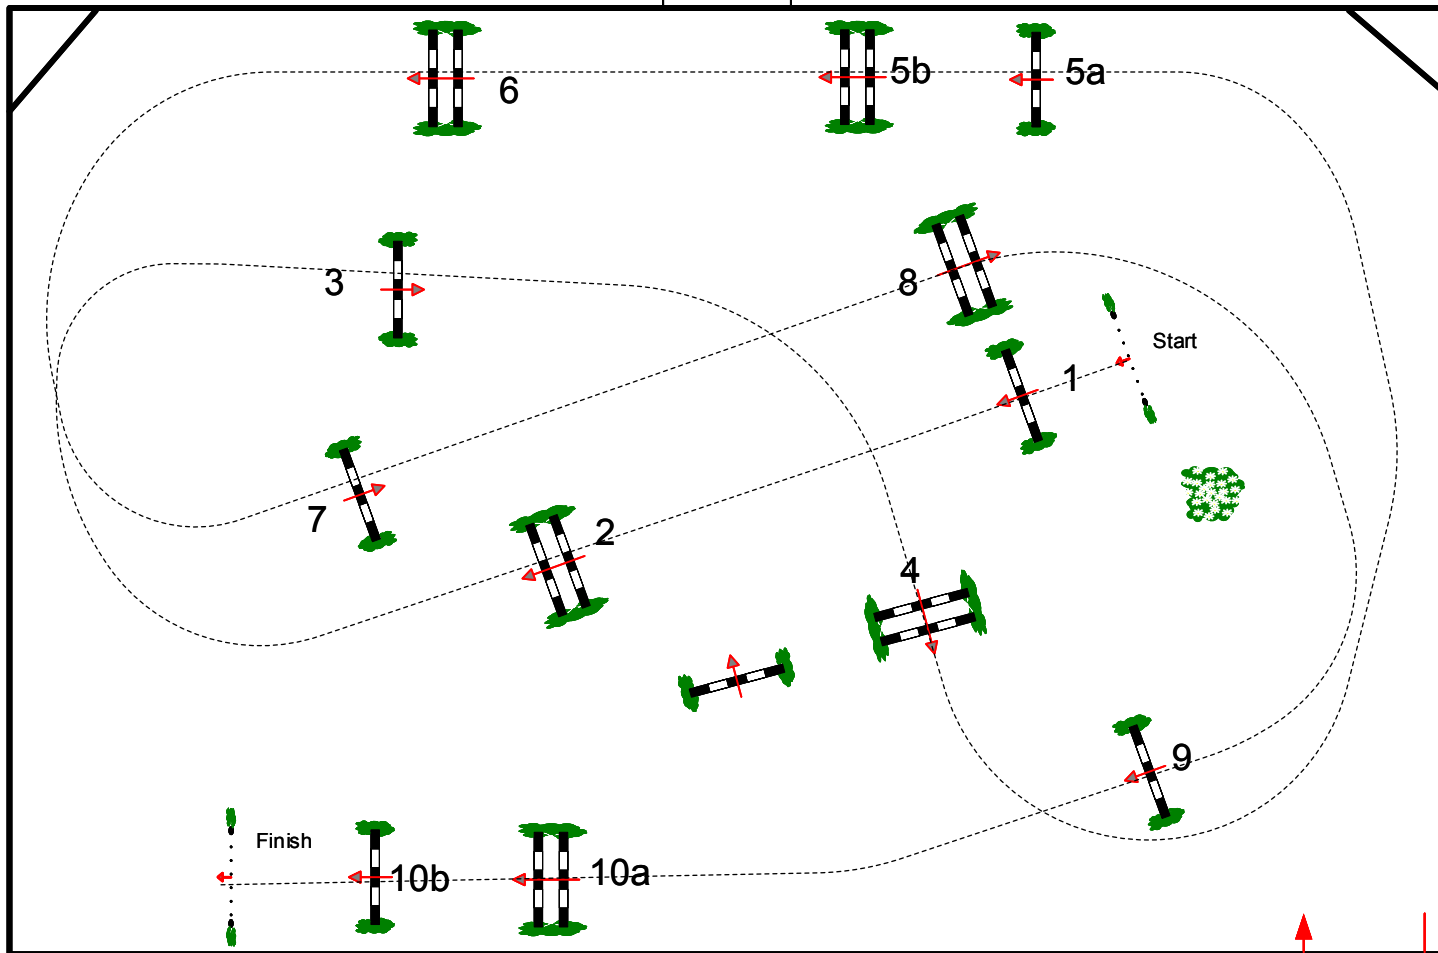

Winter Equestrian Festival

Friday, March 5, 2021

South Ring

JUDGE

Table: II
 National RG:
 FEI RG / Art.
 Height: 1.00 m

Speed: 350 m/min

Length: 400 m
 Time allowed: 69 sec
 Time limit: 138 sec

Obstacles: 1-10
 Efforts: 12
 Penalty sec
 Closed combination:

1st Jump-off:

Length: 0 m
 Time allowed: 0 sec
 Time limit: 0 sec

2nd Jump-off:

Length: 0 m
 Time allowed: 0 sec
 Time limit: 0 sec

1106), Training Jumper

In / Out

Winter Equestrian Festival

Friday, March 5, 2021

South Ring

JUDGE

Table: II
National RG: 2.2b
FEI RG / Art.
Height: 1.00 m

Speed: 350 m/min

Length: 400 m
Time allowed: 69 sec
Time limit: 138 sec

Obstacles: 1-10
Efforts: 12
Penalty sec
Closed combination:

1st Jump-off:
1-2-12-5a-5b-8-9
Length: 280 m
Time allowed: 48 sec
Time limit: 96 sec

2nd Jump-off:
Length: 0 m
Time allowed: 0 sec
Time limit: 0 sec

1090). Take 2 Thoroughbred

In / Out