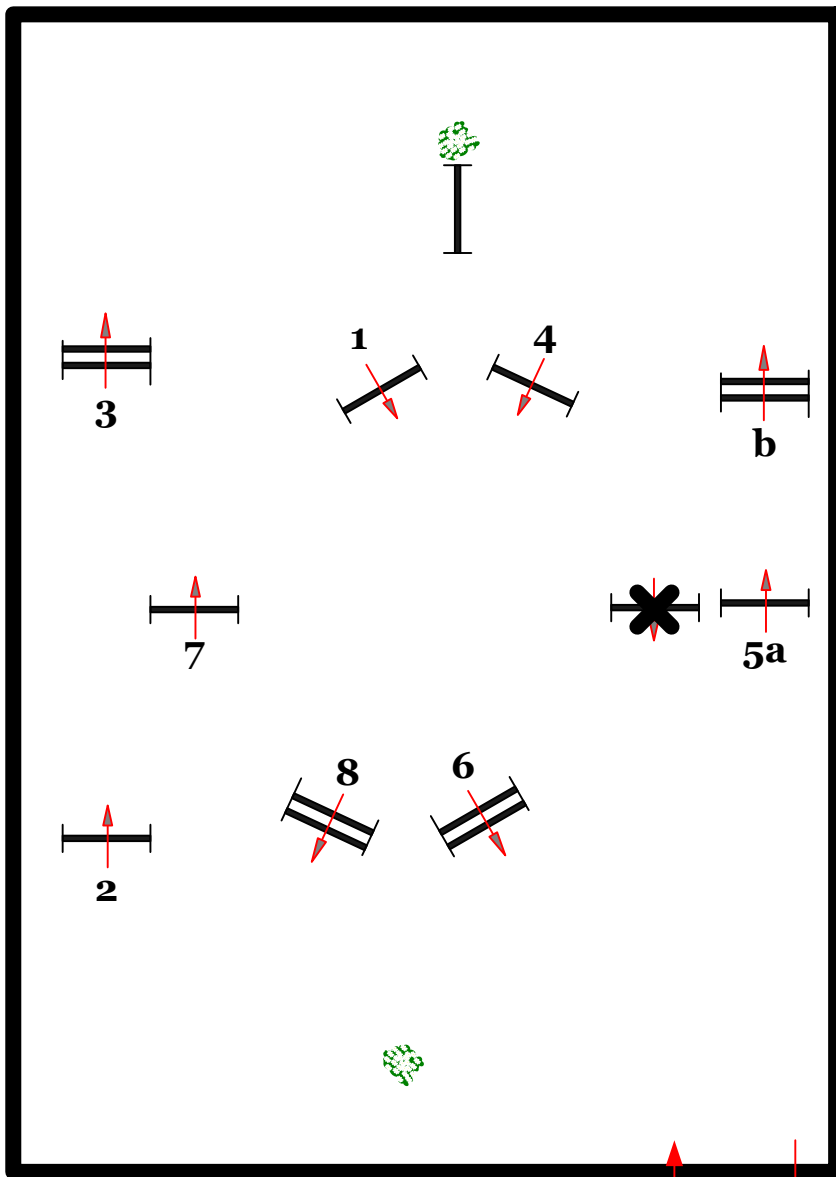

ESP Fall III

Wellington Equestrian Realty -1

Medal Course

fences 1-8

THIS Childrens Medal
SFHJA Junior/Adult Medal

Course design by Robert McGregor

In / Out