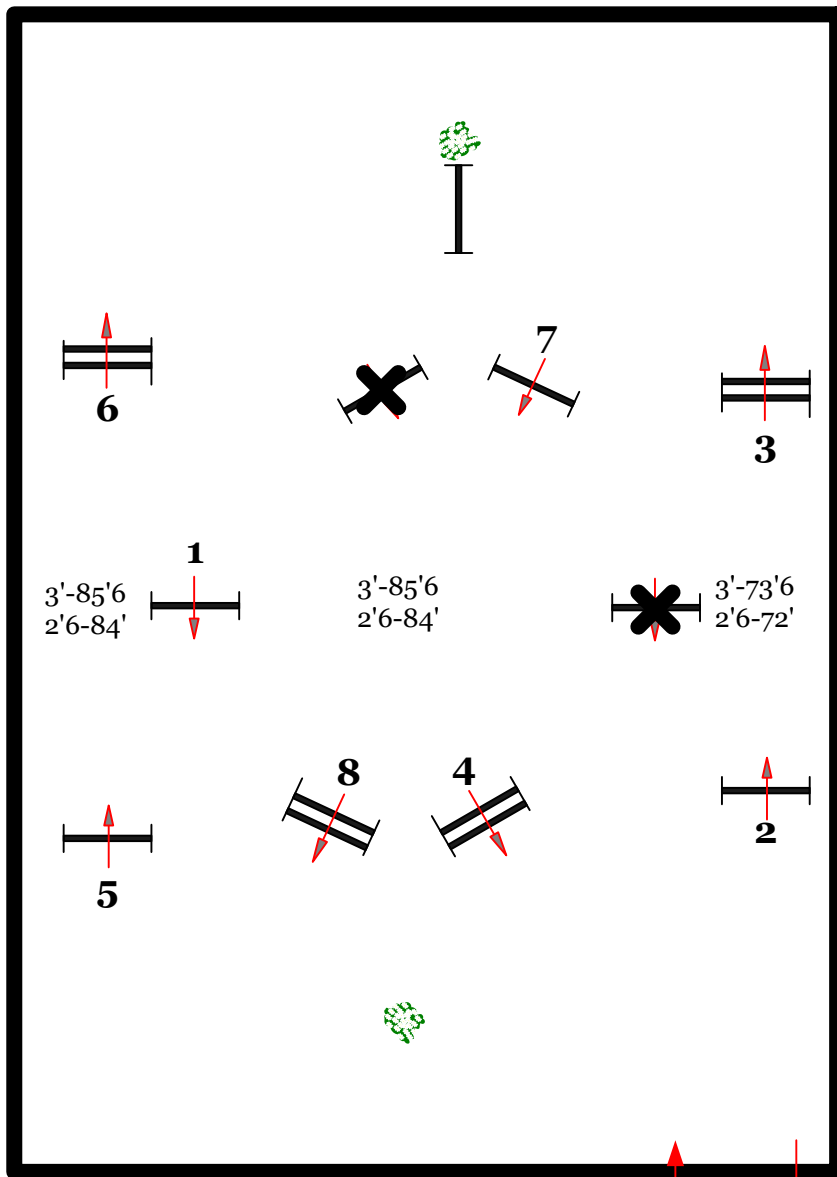

ESP Fall III

Wellington Equestrian Realty -1

First Course

fences 1-8

Childrens/Adult Hunter
Child/Adult Equitation 2'6
Low Childrens Hunter
Low Adult Hunter

Course design by Robert McGregor

In / Out