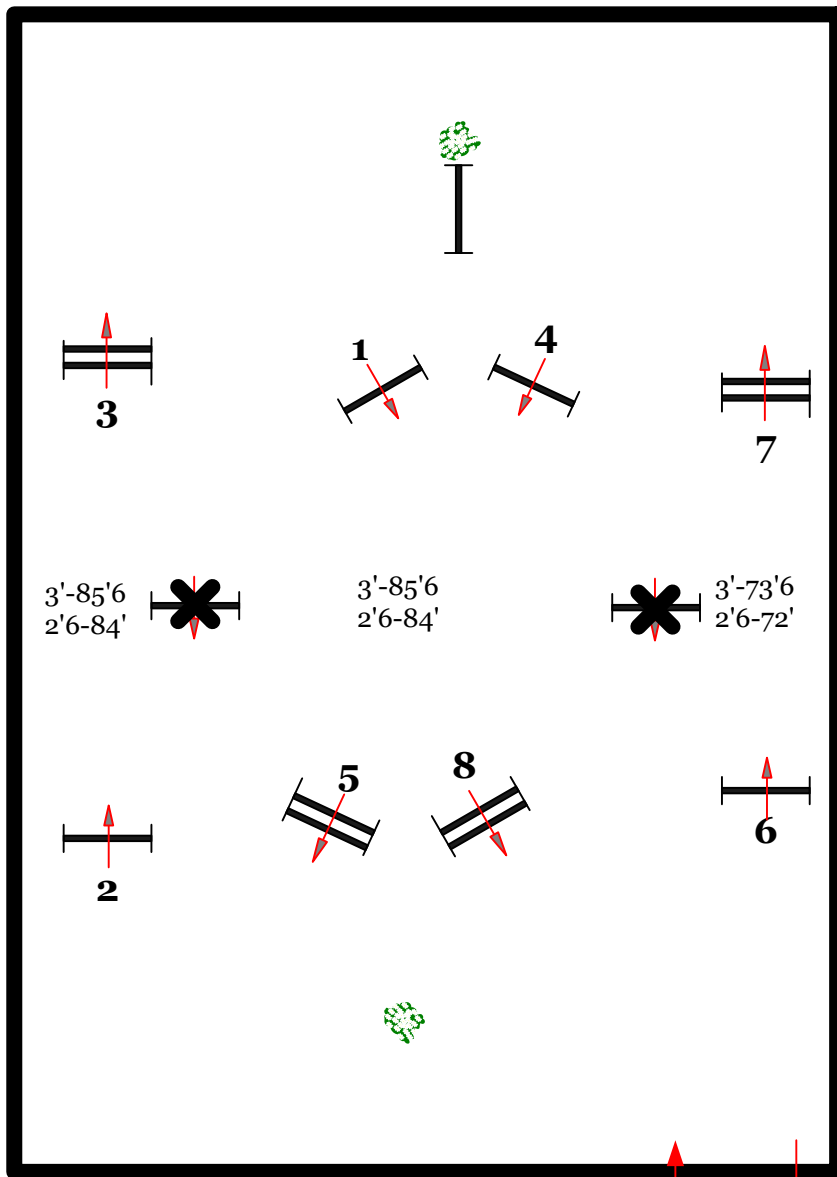

## Warmup Course

fences 1-8

Warmup Hunter

3'-85'6"  
2'6-84'

3'-85'6"  
2'6-84'

3'-73'6"  
2'6-72'

2

6