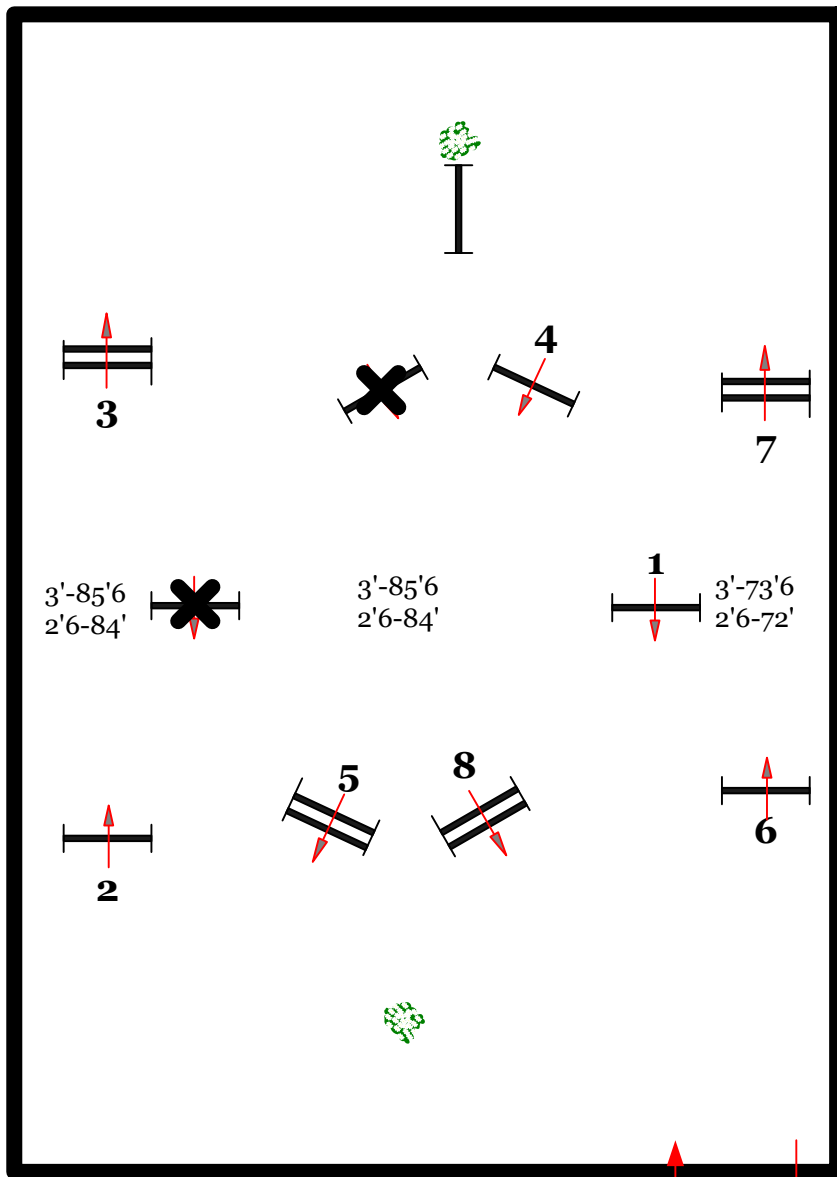

ESP Fall III

Wellington Equestrian Realty -1

Second Course

fences 1-8

Childrens/Adult Hunter
Child/Adult Equitation 2'6
Low Childrens Hunter
Low Adult Hunter

Course design by Robert McGregor

In / Out