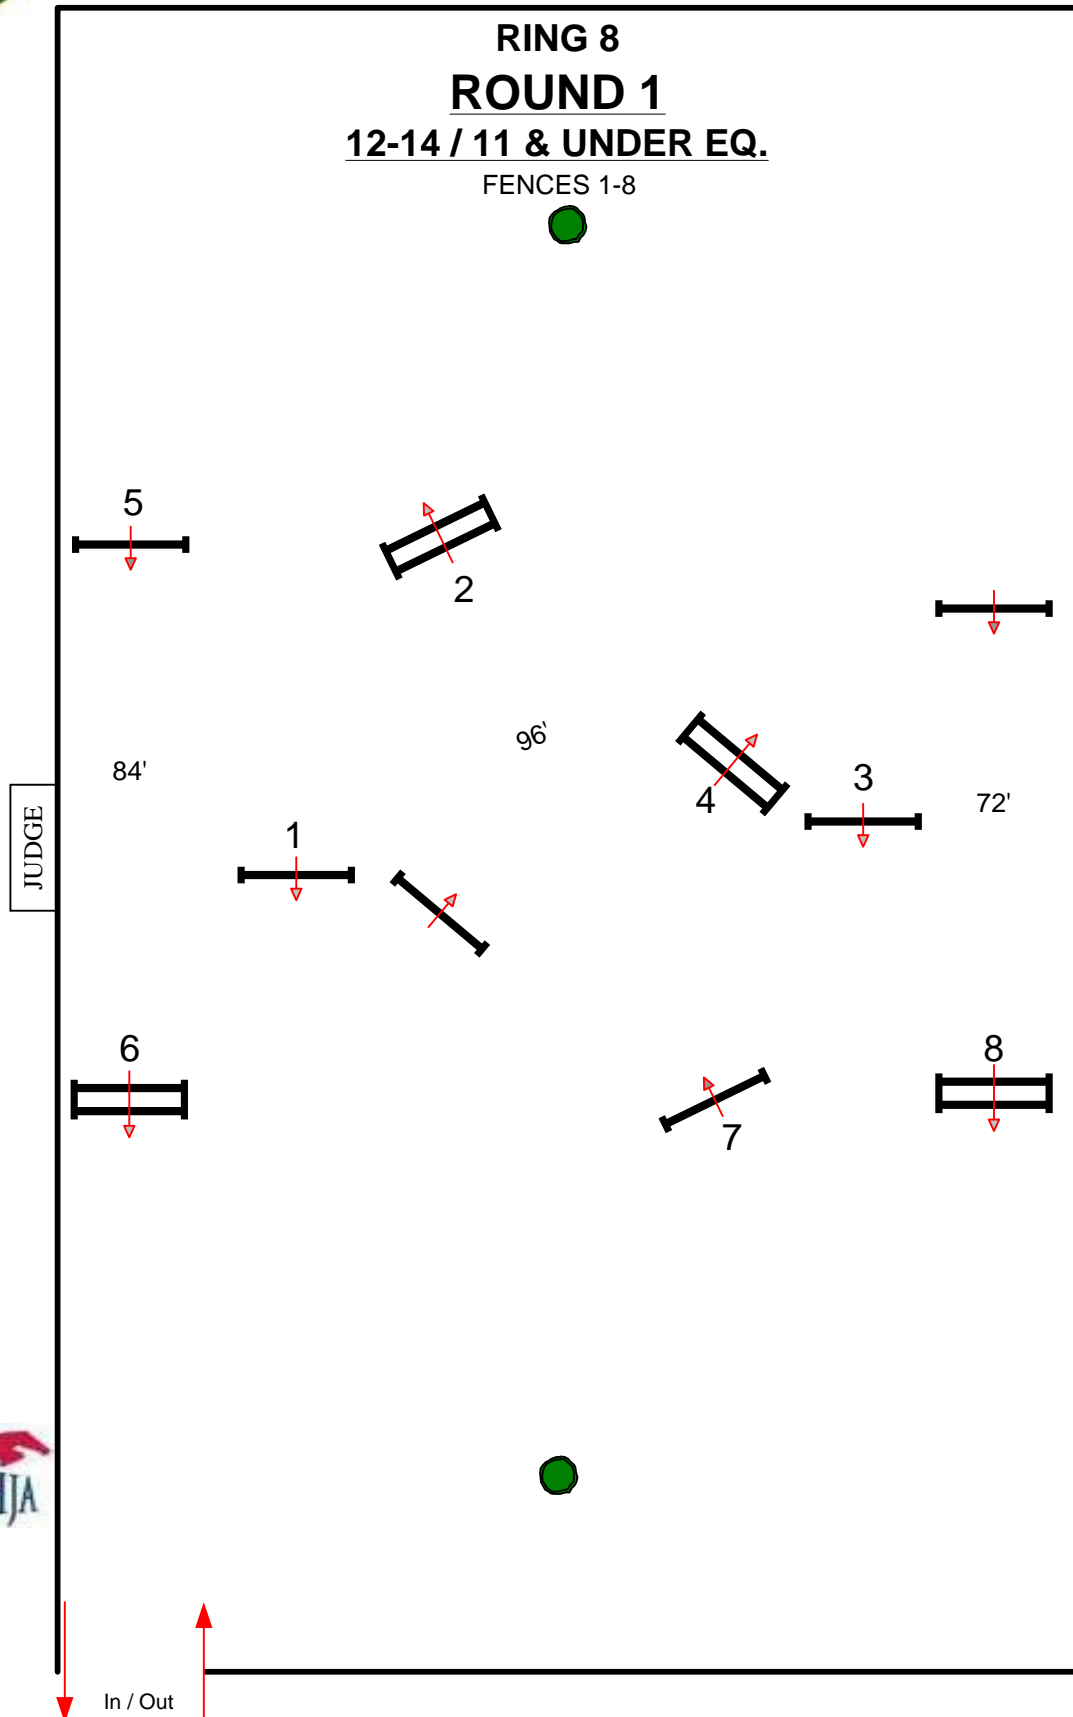

SPRING III

RING 8 ROUND 2

FENCES 1-8

BY: DANNY MOORE

SPRING III

RING 8
ROUND 1
12-14 / 11 & UNDER EQ.
FENCES 1-8

BY: DANNY MOORE

SPRING III

RING 8
ROUND 2
12-14 / 11 & UNDER EQ.
FENCES 1-8

BY: DANNY MOORE