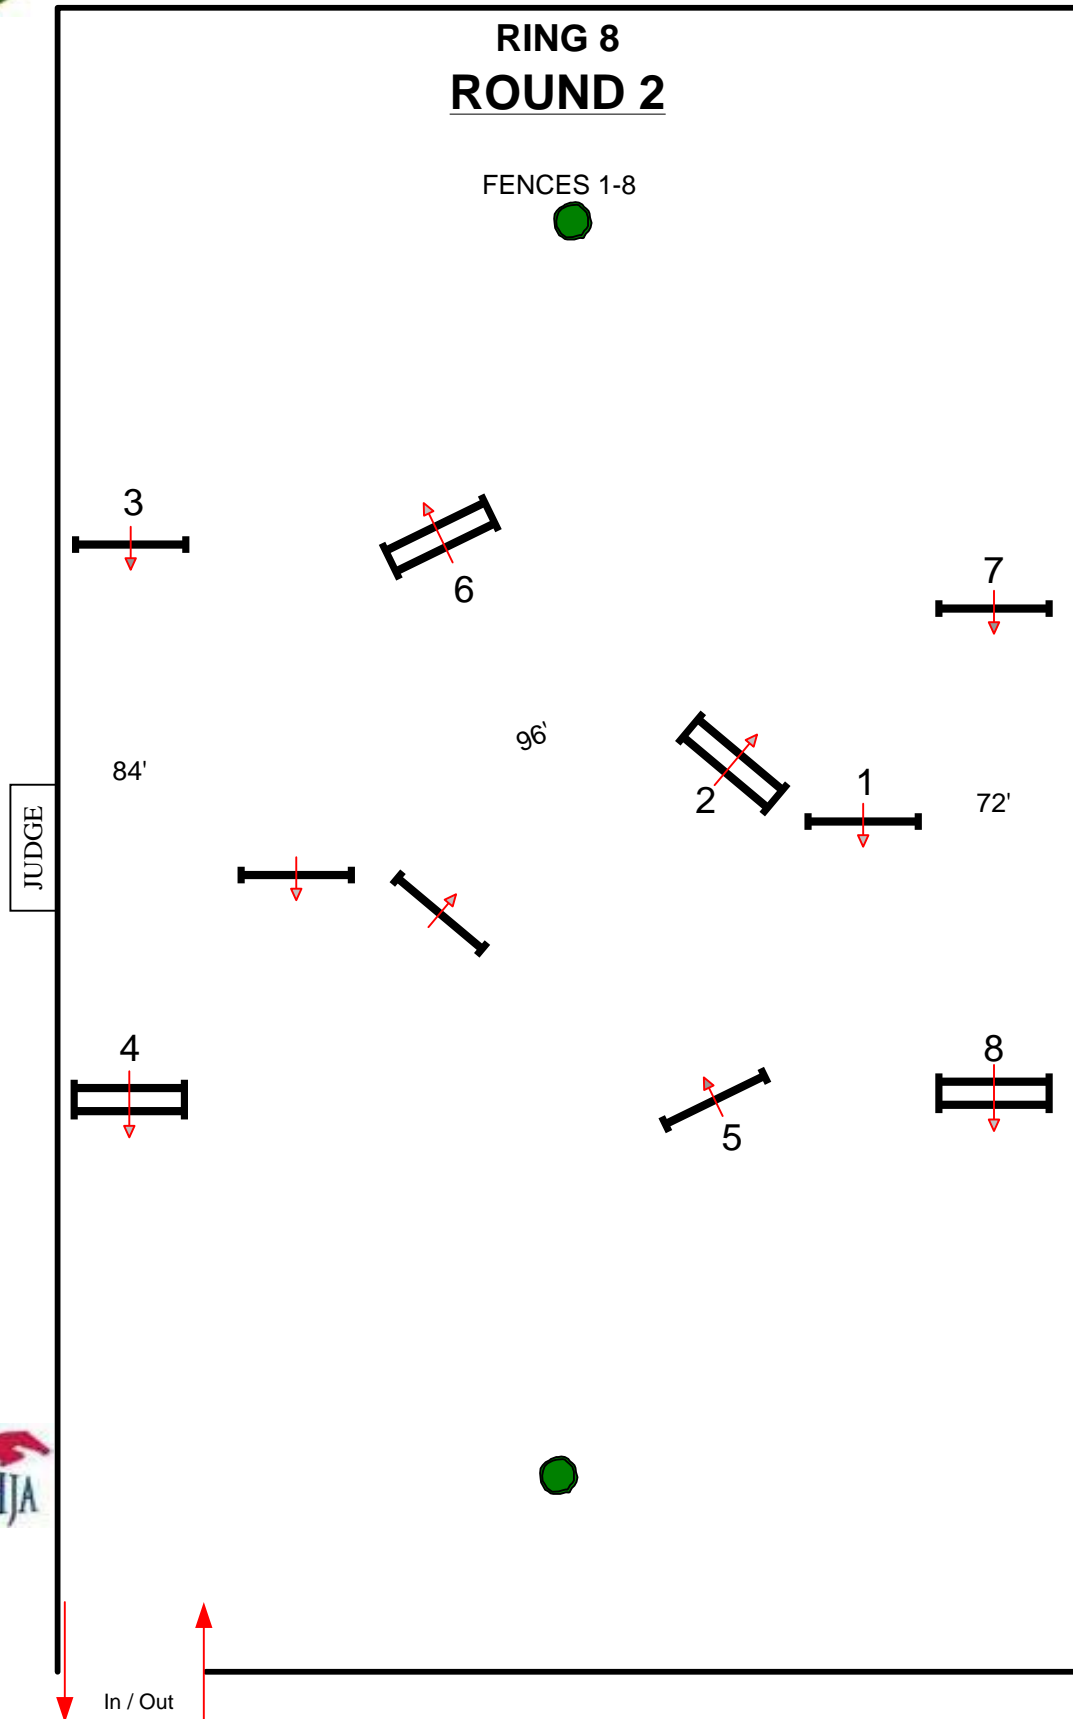

SPRING III

RING 8 WARM UP

FENCES 1-7

BY: DANNY MOORE

SPRING III

RING 8 ROUND 1

FENCES 1-8

BY: DANNY MOORE

SPRING III

RING 8 ROUND 2

FENCES 1-8

BY: DANNY MOORE

SPRING III

RING 8
ROUND 1
12-14 / 11 & UNDER EQ.
FENCES 1-8

BY: DANNY MOORE

SPRING III

RING 8
ROUND 2
12-14 / 11 & UNDER EQ.
FENCES 1-8

BY: DANNY MOORE