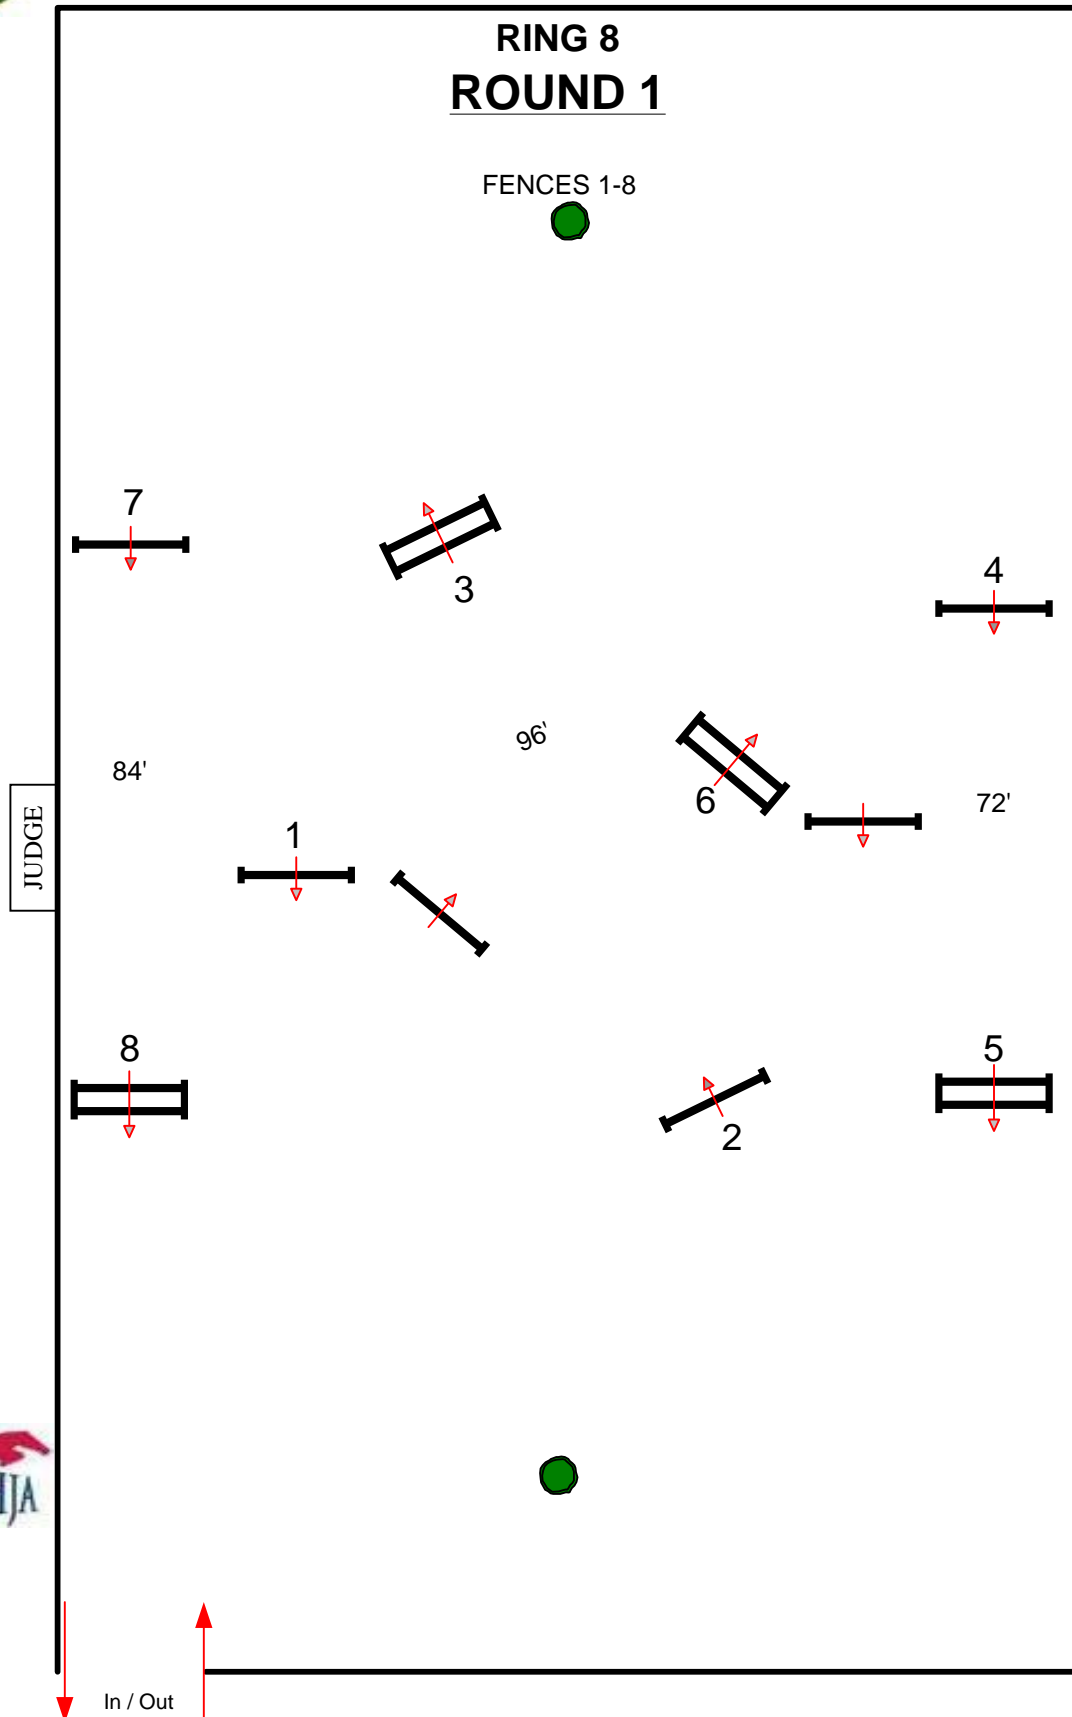

SPRING III

RING 8 WARM UP

FENCES 1-7

BY: DANNY MOORE

SPRING III

RING 8 ROUND 1

FENCES 1-8

BY: DANNY MOORE

SPRING III

RING 8 ROUND 2

FENCES 1-8

BY: DANNY MOORE

SPRING III

RING 8
ROUND 1
12-14 / 11 & UNDER EQ.
FENCES 1-8

BY: DANNY MOORE

SPRING III

RING 8
ROUND 2
12-14 / 11 & UNDER EQ.
FENCES 1-8

BY: DANNY MOORE