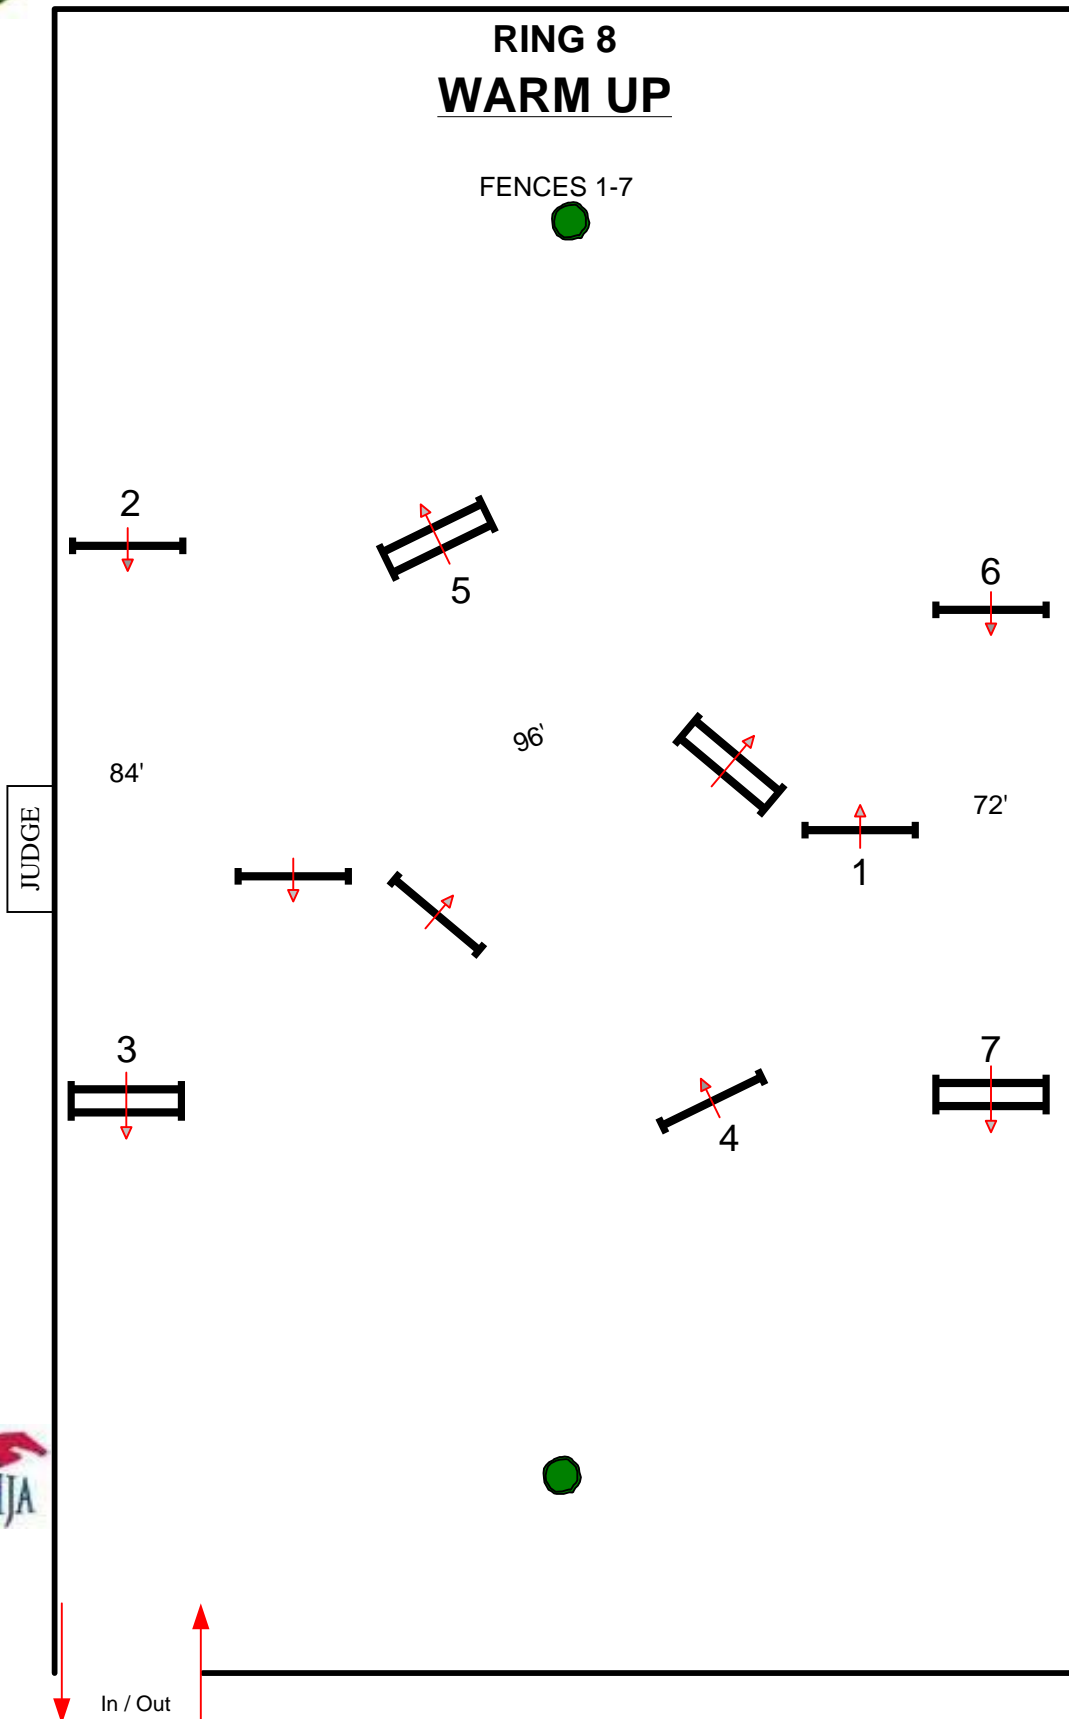

SPRING III

RING 8 WARM UP

FENCES 1-7

BY: DANNY MOORE

SPRING III

RING 8 ROUND 1

FENCES 1-8

BY: DANNY MOORE

SPRING III

RING 8 ROUND 2

FENCES 1-8

BY: DANNY MOORE

SPRING III

RING 8
ROUND 1
12-14 / 11 & UNDER EQ.
FENCES 1-8

BY: DANNY MOORE

SPRING III

RING 8
ROUND 2
12-14 / 11 & UNDER EQ.
FENCES 1-8

BY: DANNY MOORE