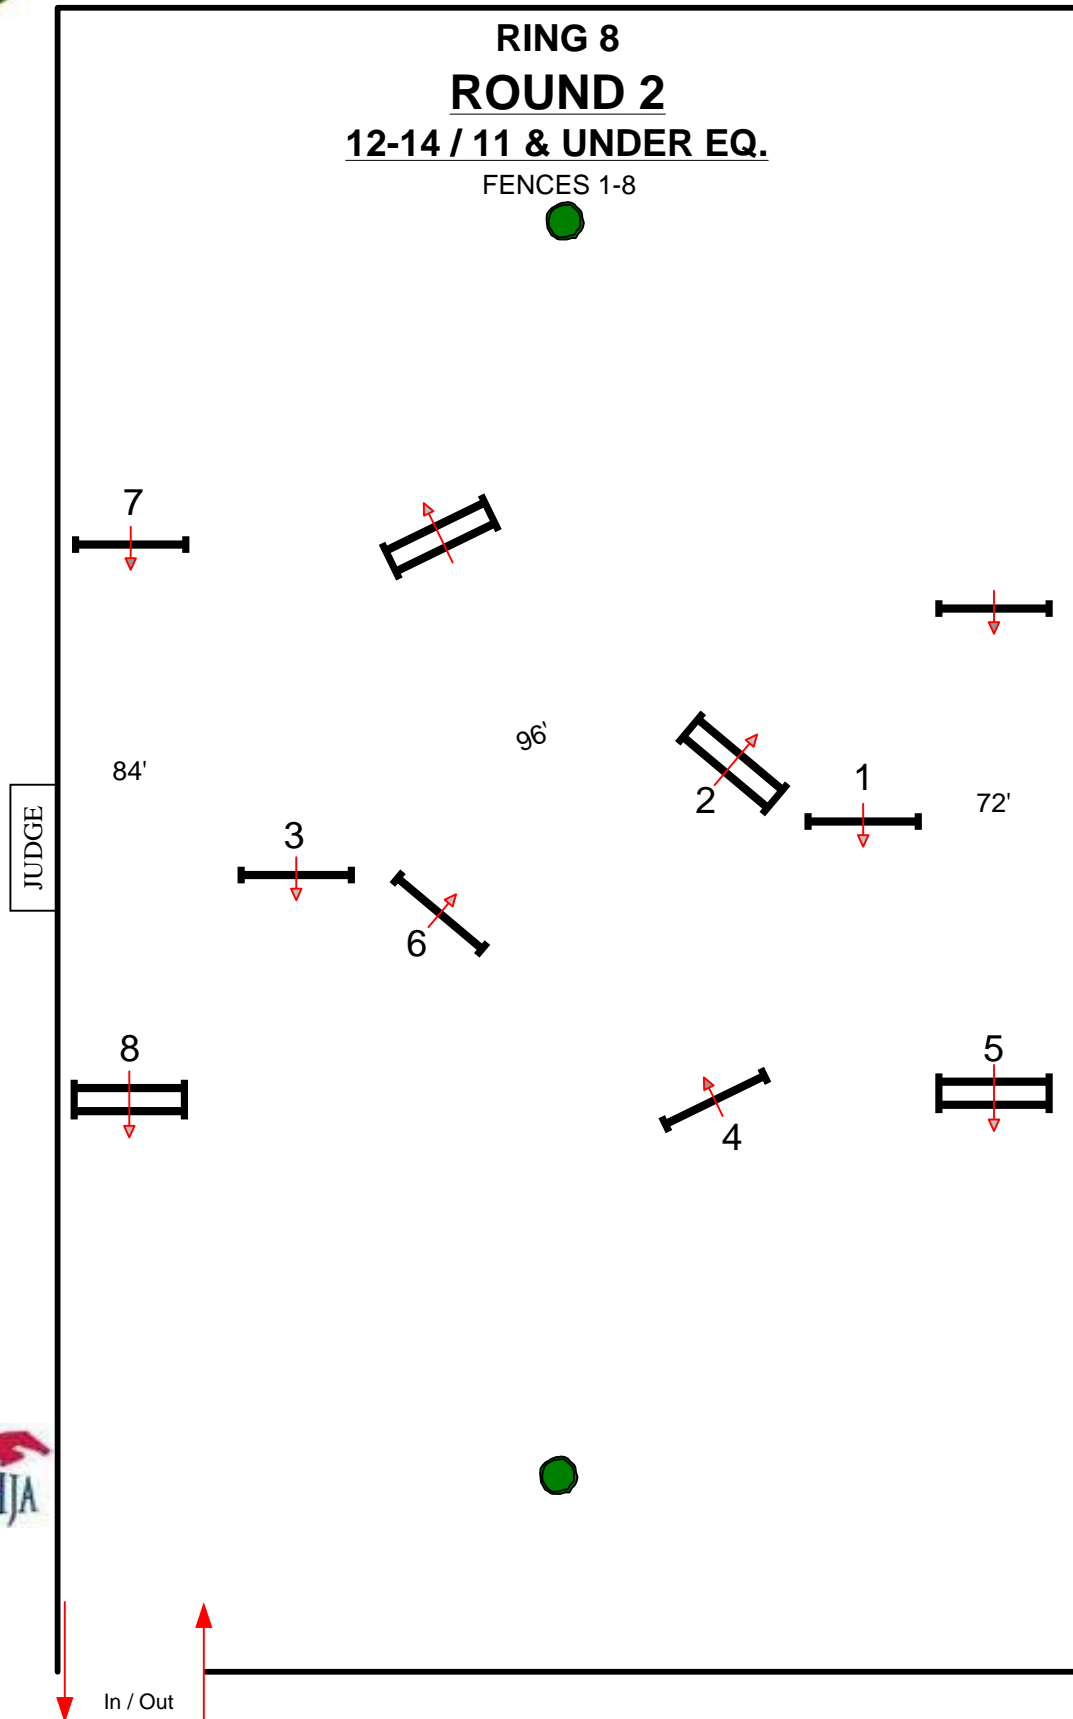

SPRING III

RING 8 ROUND 2

FENCES 1-8

BY: DANNY MOORE

SPRING III

RING 8
ROUND 1
12-14 / 11 & UNDER EQ.
FENCES 1-8

BY: DANNY MOORE

SPRING III

RING 8
ROUND 2
12-14 / 11 & UNDER EQ.
FENCES 1-8

BY: DANNY MOORE