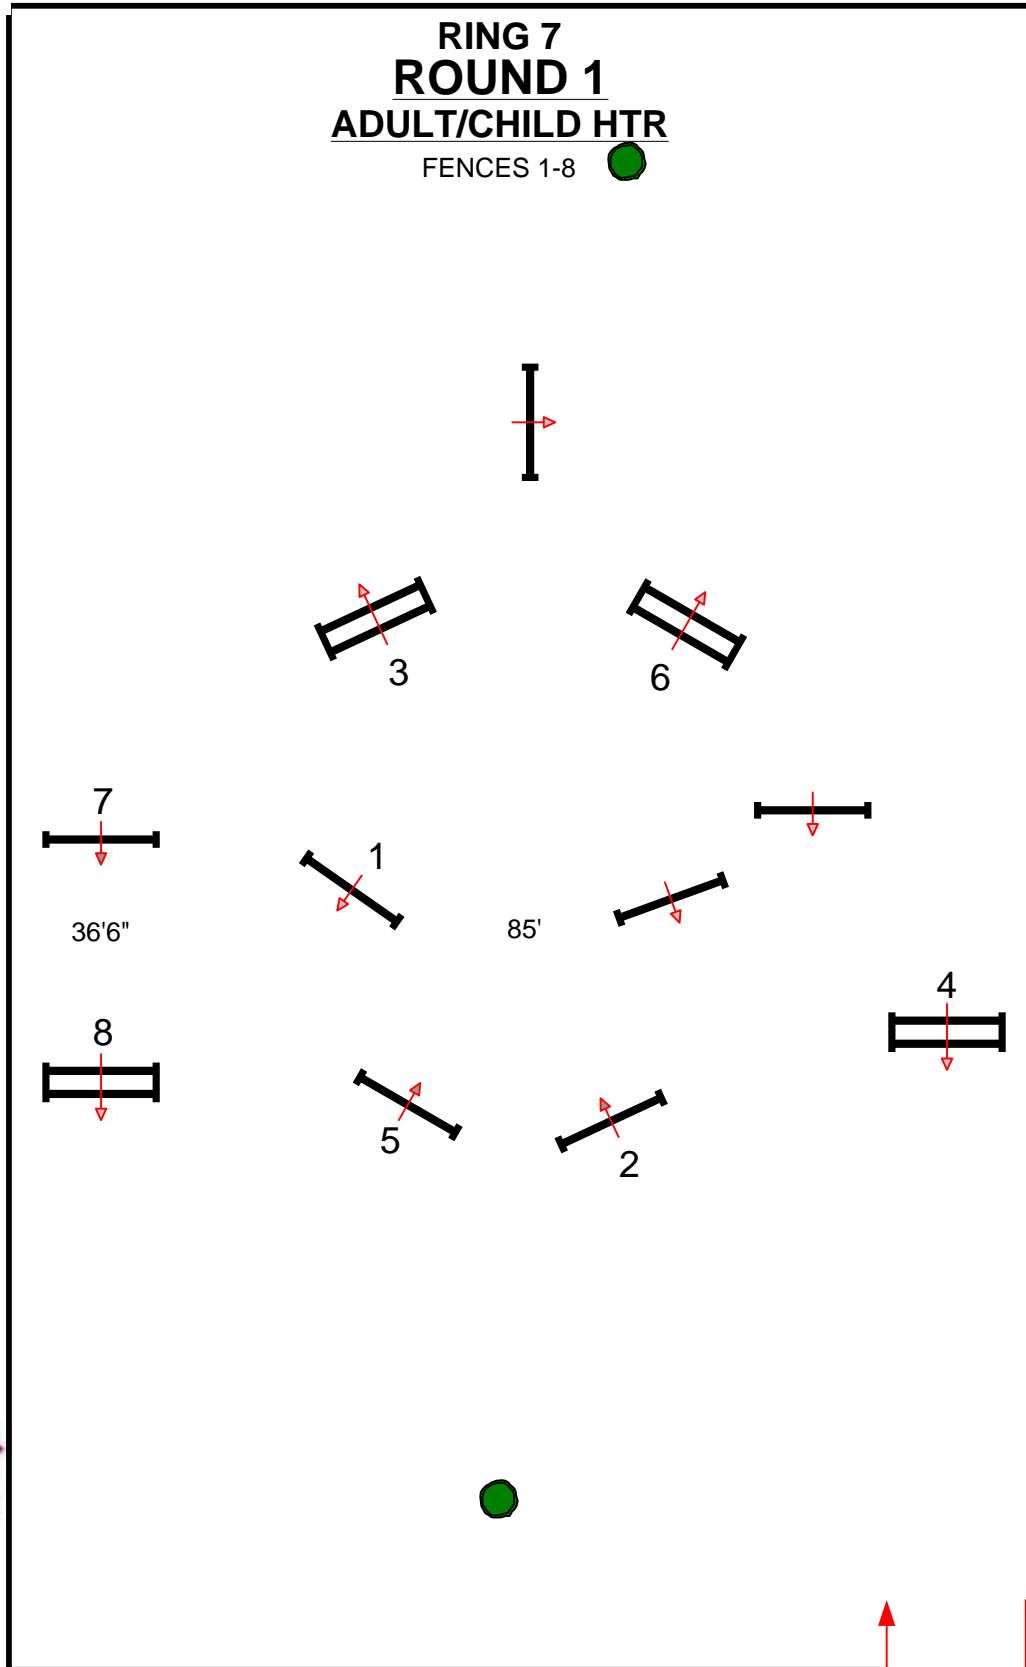

JUDGE

In / Out

BY: DANNY MOORE

SPRING III

RING 7 ROUND 2

ADULT EQ

FENCES 1-9

JUDGE

In / Out

BY: DANNY MOORE

SPRING III

RING 7
WARM UP
ADULT/CHILD HTR
FENCES 1-8 ●

In / Out

BY: DANNY MOORE

SPRING III

RING 7
ROUND 1
ADULT/CHILD HTR
FENCES 1-8

In / Out

BY: DANNY MOORE

SPRING III

RING 7
ROUND 2
ADULT/CHILD HTR
FENCES 1-8

In / Out

BY: DANNY MOORE

SPRING III

RING 7
WARM UP
CHILD PONY HTRS
FENCES 1-8 ●

In / Out
↑
↓

BY: DANNY MOORE

SPRING III

RING 7 ROUND 1 CHILD PONY HTRS FENCES 1-8

In / Out  

BY: DANNY MOORE

SPRING III

RING 7 ROUND 2 CHILD PONY HTRS FENCES 1-8