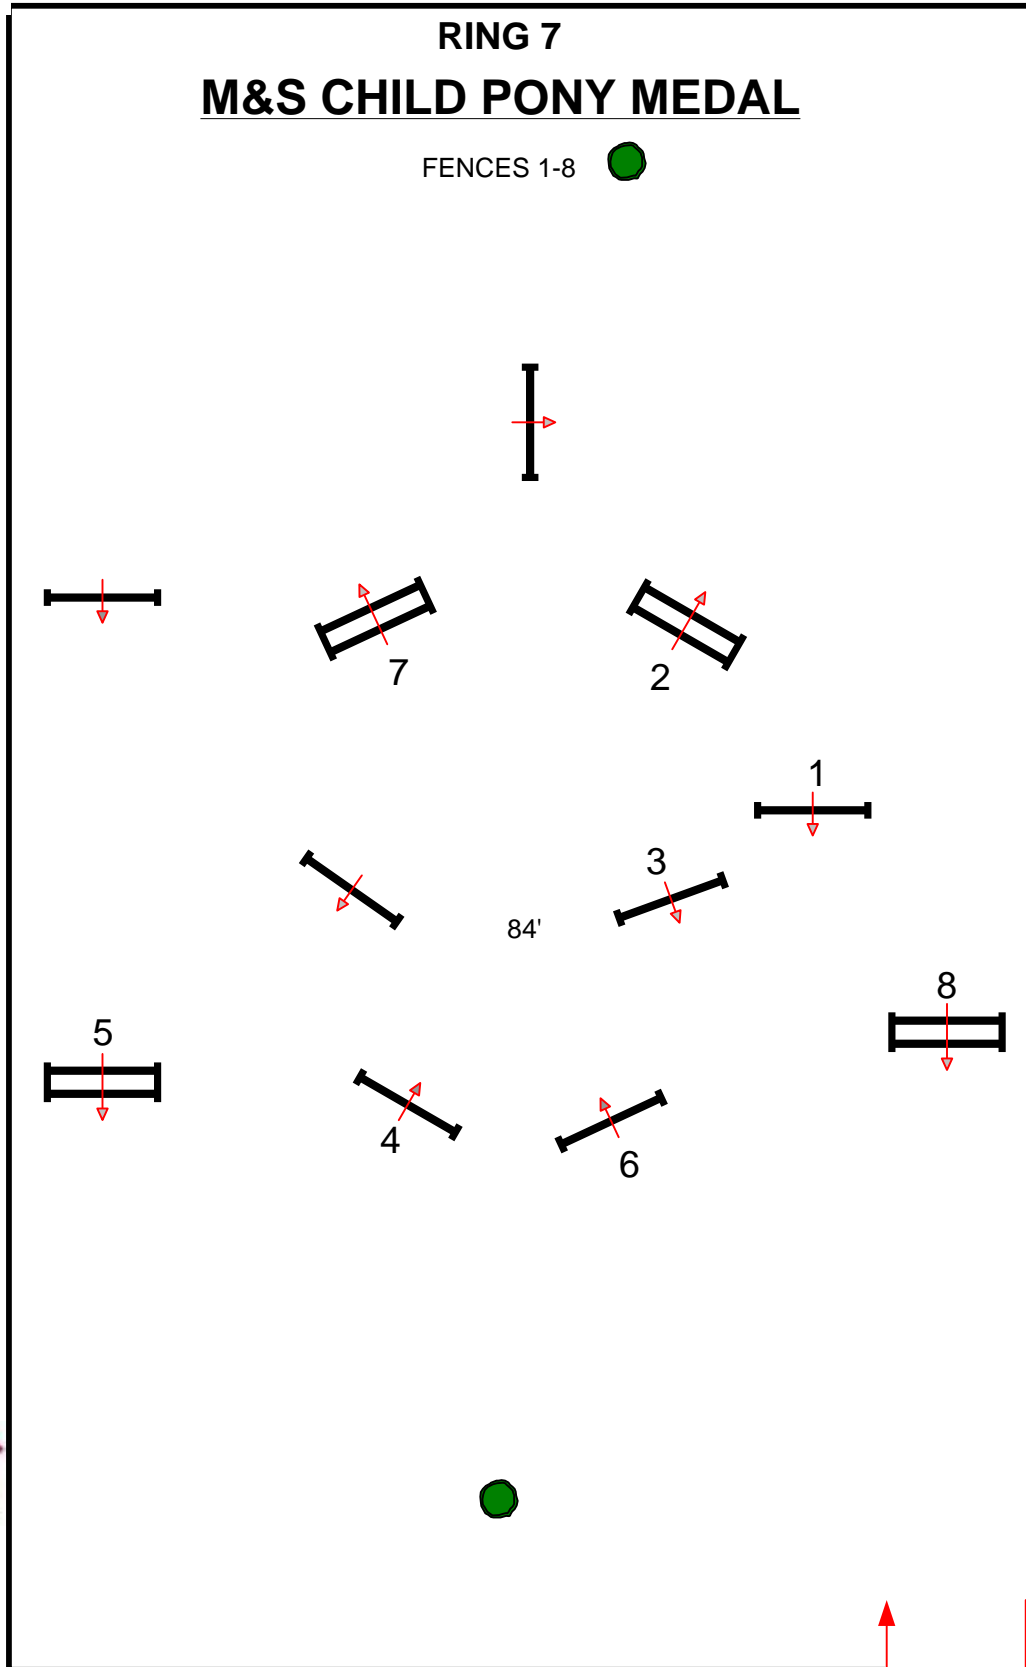

In / Out

BY: DANNY MOORE

SPRING III

RING 7

M&S CHILD PONY MEDAL

FENCES 1-8 

JUDGE

In / Out  