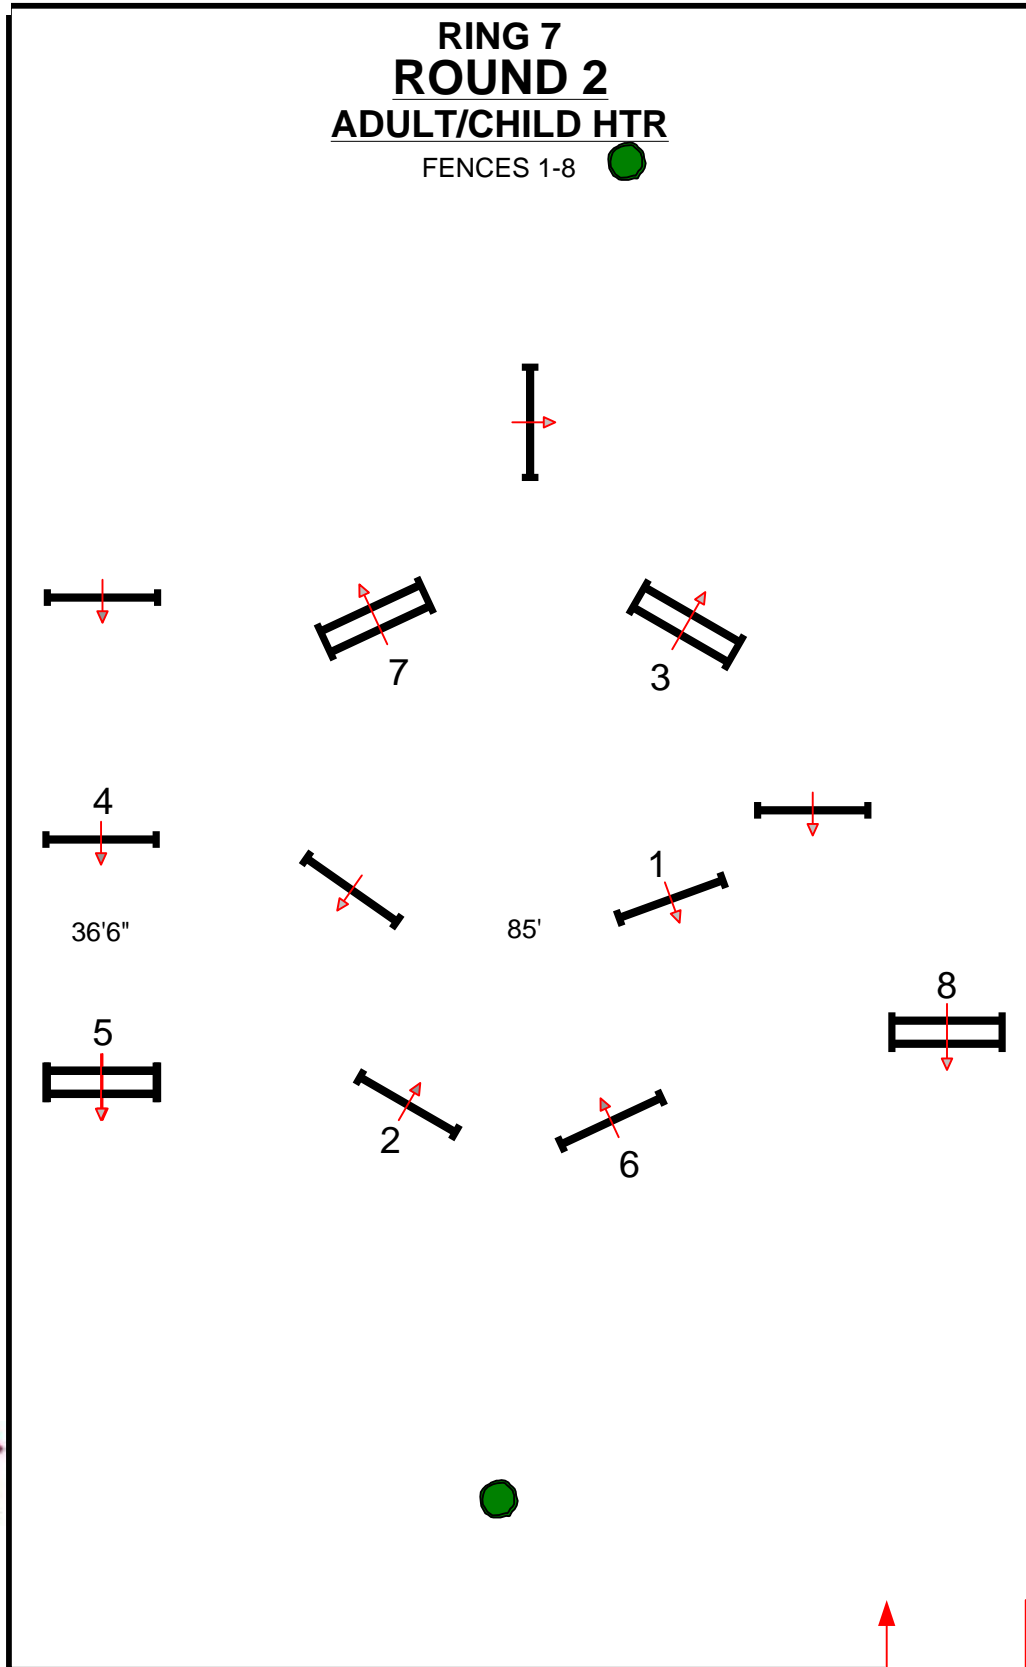

In / Out

BY: DANNY MOORE

SPRING III

RING 7
ROUND 2
ADULT/CHILD HTR
FENCES 1-8

In / Out

BY: DANNY MOORE

SPRING III

RING 7
WARM UP
CHILD PONY HTRS
FENCES 1-8 ●

In / Out
↑
↓

BY: DANNY MOORE

SPRING III

RING 7 ROUND 1 CHILD PONY HTRS FENCES 1-8

In / Out  

BY: DANNY MOORE

SPRING III

RING 7 ROUND 2 CHILD PONY HTRS FENCES 1-8