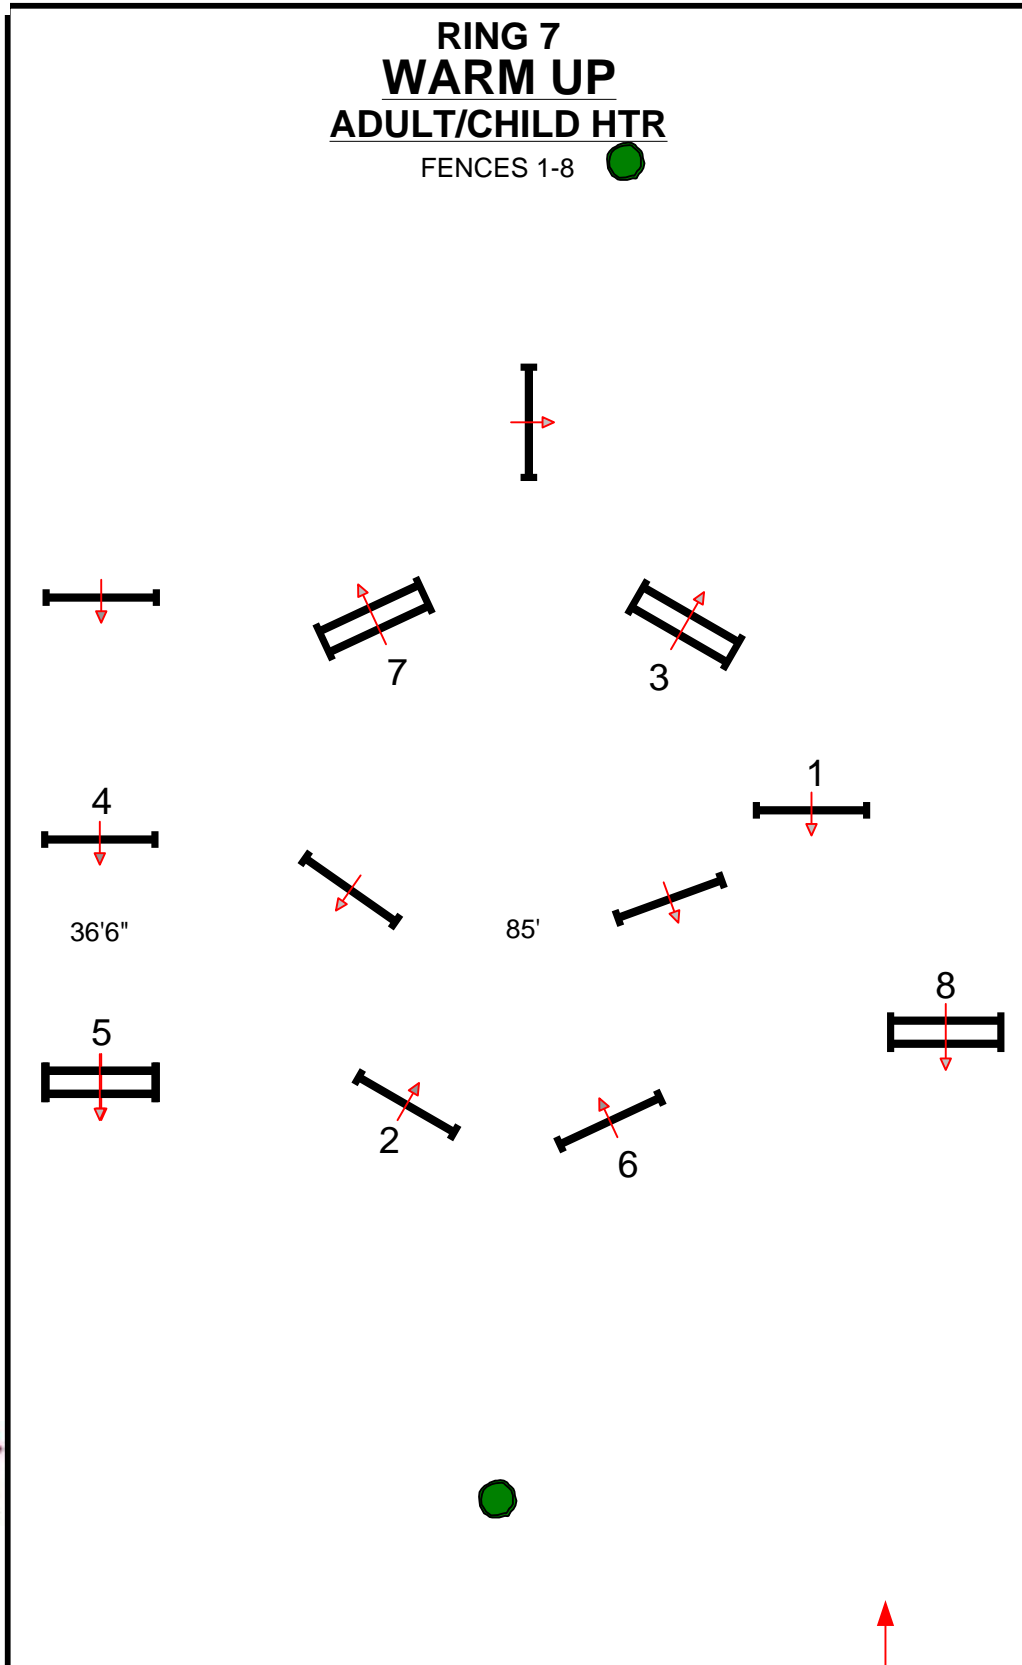

JUDGE

In / Out

BY: DANNY MOORE

SPRING III

RING 7 ROUND 2

ADULT EQ

FENCES 1-9

JUDGE

In / Out

BY: DANNY MOORE

SPRING III

RING 7
WARM UP
ADULT/CHILD HTR
FENCES 1-8 ●

In / Out

BY: DANNY MOORE

SPRING III

RING 7
ROUND 1
ADULT/CHILD HTR
FENCES 1-8

In / Out

BY: DANNY MOORE

SPRING III

RING 7
ROUND 2
ADULT/CHILD HTR
FENCES 1-8

In / Out

BY: DANNY MOORE

SPRING III

RING 7
WARM UP
CHILD PONY HTRS
FENCES 1-8 ●

In / Out
↑
↓

BY: DANNY MOORE

SPRING III

RING 7 ROUND 1 CHILD PONY HTRS FENCES 1-8

In / Out  

BY: DANNY MOORE

SPRING III

RING 7 ROUND 2 CHILD PONY HTRS FENCES 1-8