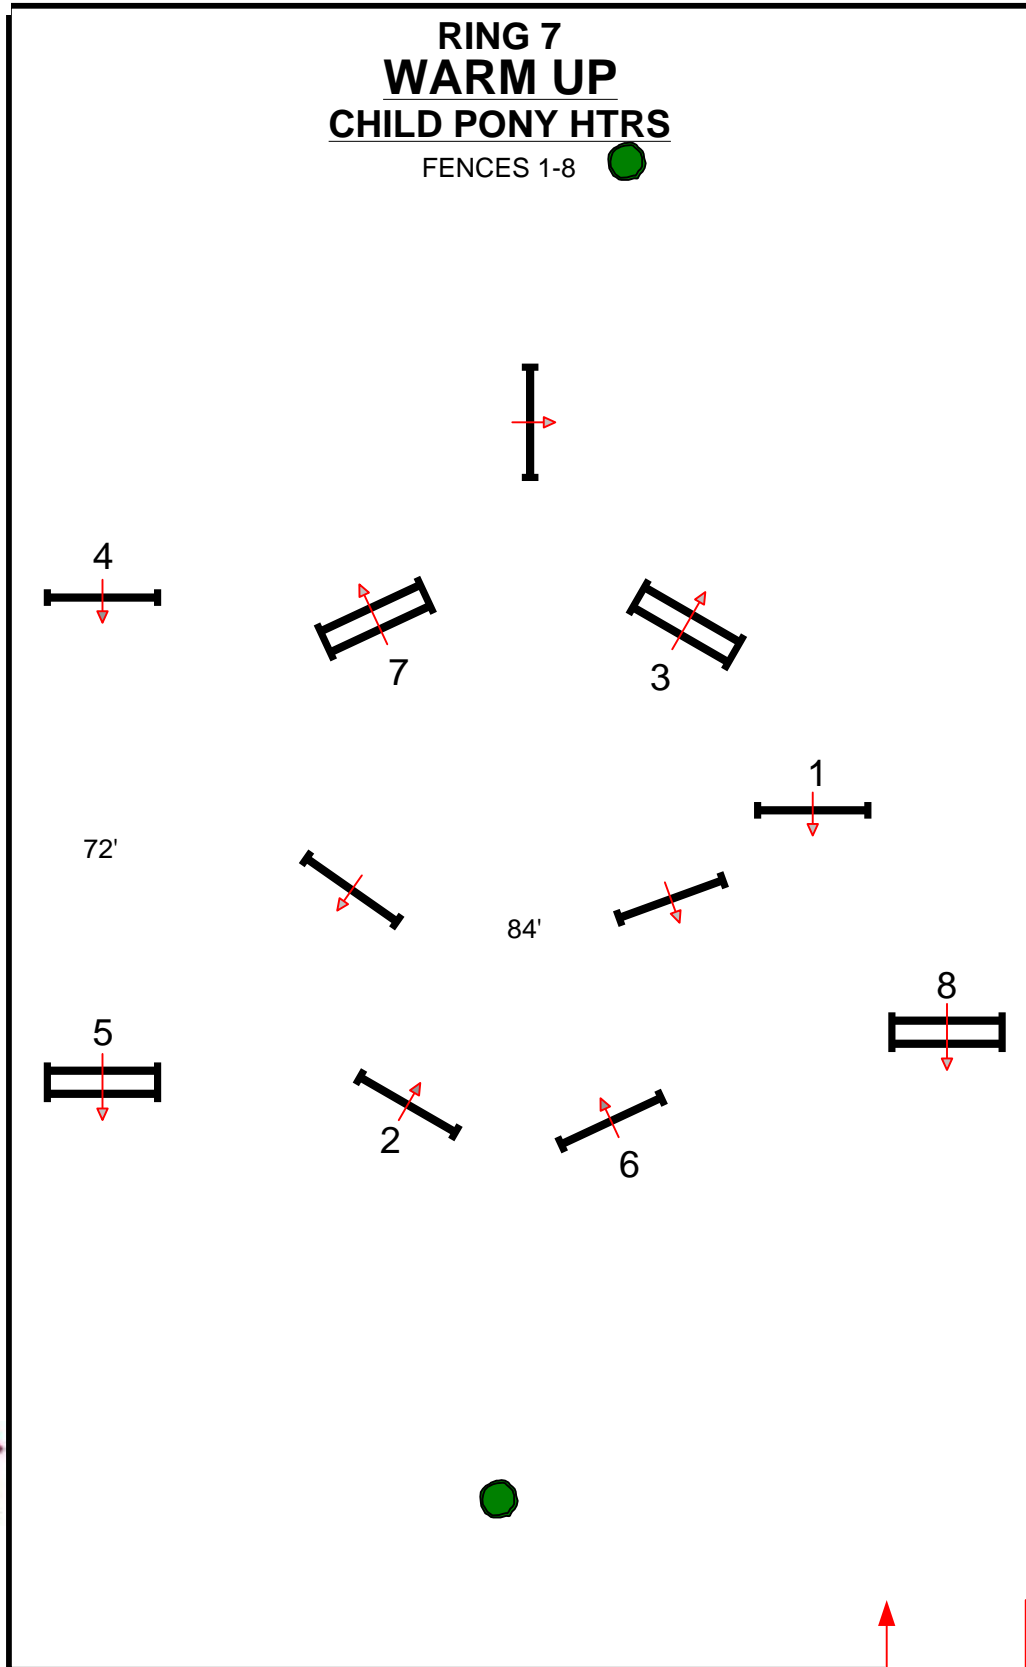

In / Out

BY: DANNY MOORE

SPRING III

RING 7
ROUND 2
ADULT/CHILD HTR
FENCES 1-8

In / Out

BY: DANNY MOORE

SPRING III

RING 7
WARM UP
CHILD PONY HTRS
FENCES 1-8 ●

In / Out
↑
↓

BY: DANNY MOORE

SPRING III

RING 7 ROUND 1 CHILD PONY HTRS FENCES 1-8

In / Out  

BY: DANNY MOORE

SPRING III

RING 7 ROUND 2 CHILD PONY HTRS FENCES 1-8