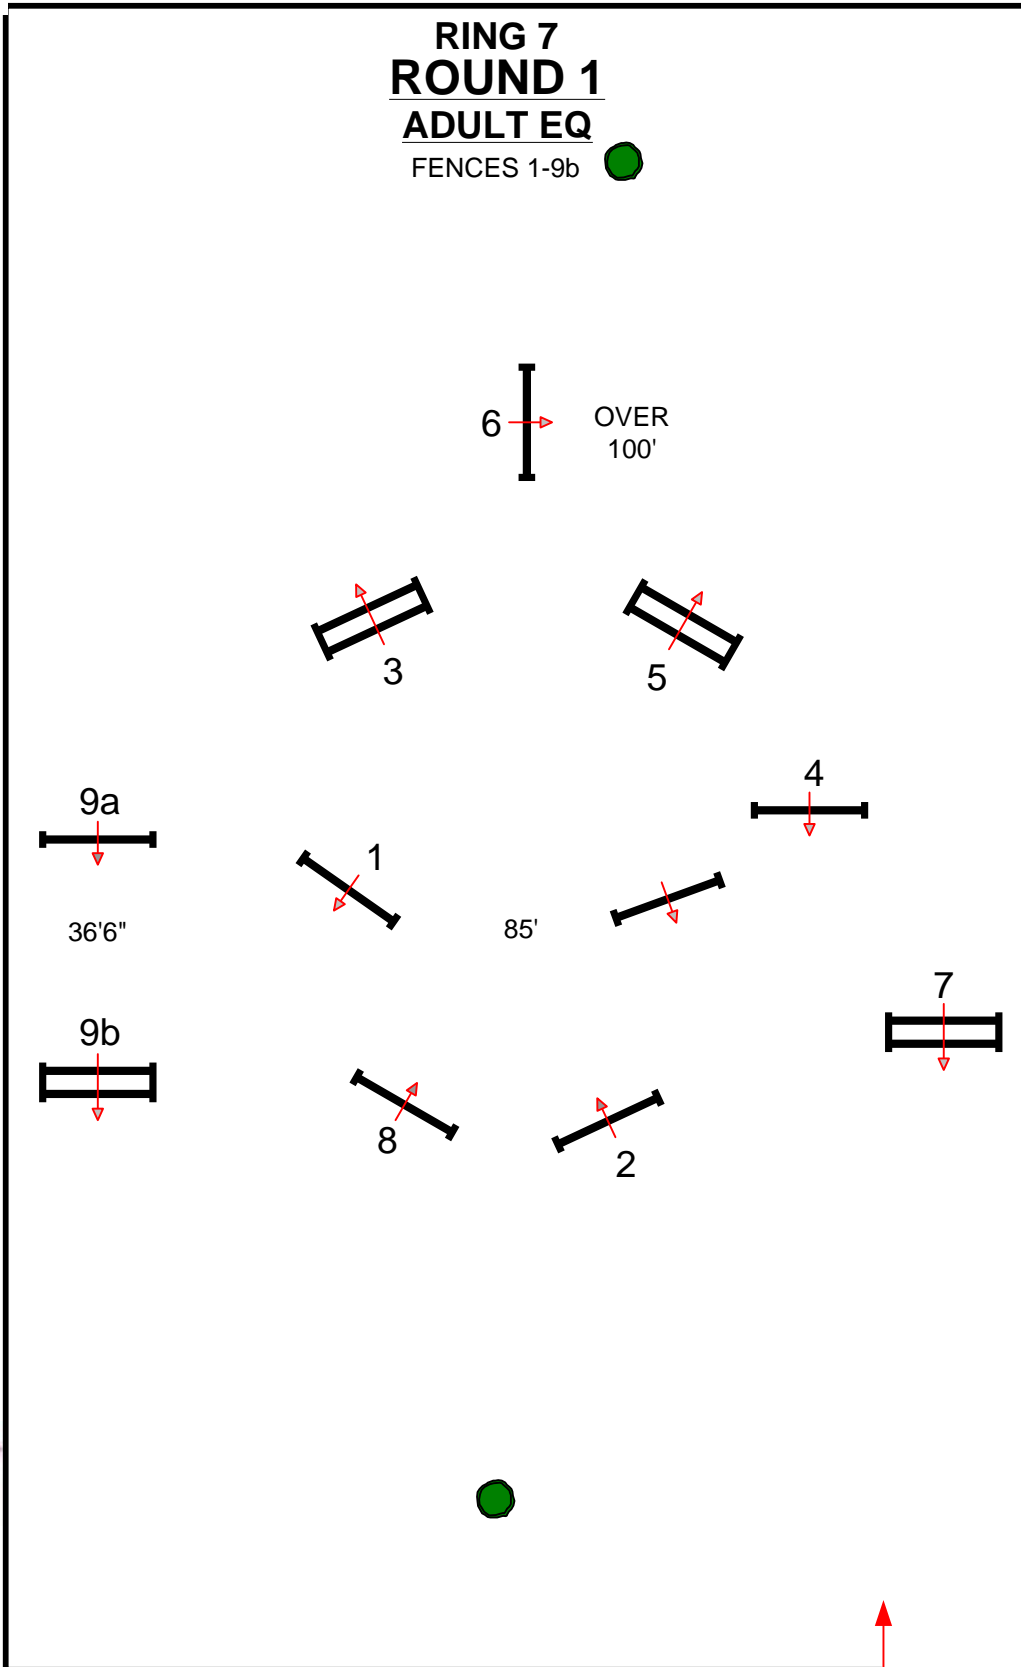

SPRING III

RING 7 ARIAT ADULT / T.H.I.S. CHILD MEDALS

FENCES 1-8 

JUDGE

In / Out  

BY: DANNY MOORE

SPRING III

RING 7
ROUND 1
ADULT EQ
FENCES 1-9b

JUDGE

In / Out

BY: DANNY MOORE

SPRING III

RING 7 ROUND 2

ADULT EQ

FENCES 1-9

JUDGE

In / Out

BY: DANNY MOORE

SPRING III

RING 7
WARM UP
ADULT/CHILD HTR
FENCES 1-8 ●

In / Out

BY: DANNY MOORE

SPRING III

RING 7
ROUND 1
ADULT/CHILD HTR
FENCES 1-8

In / Out
↑
↓

BY: DANNY MOORE

SPRING III

RING 7 ROUND 1 CHILD PONY HTRS FENCES 1-8

In / Out  

BY: DANNY MOORE

SPRING III

RING 7 ROUND 2 CHILD PONY HTRS FENCES 1-8