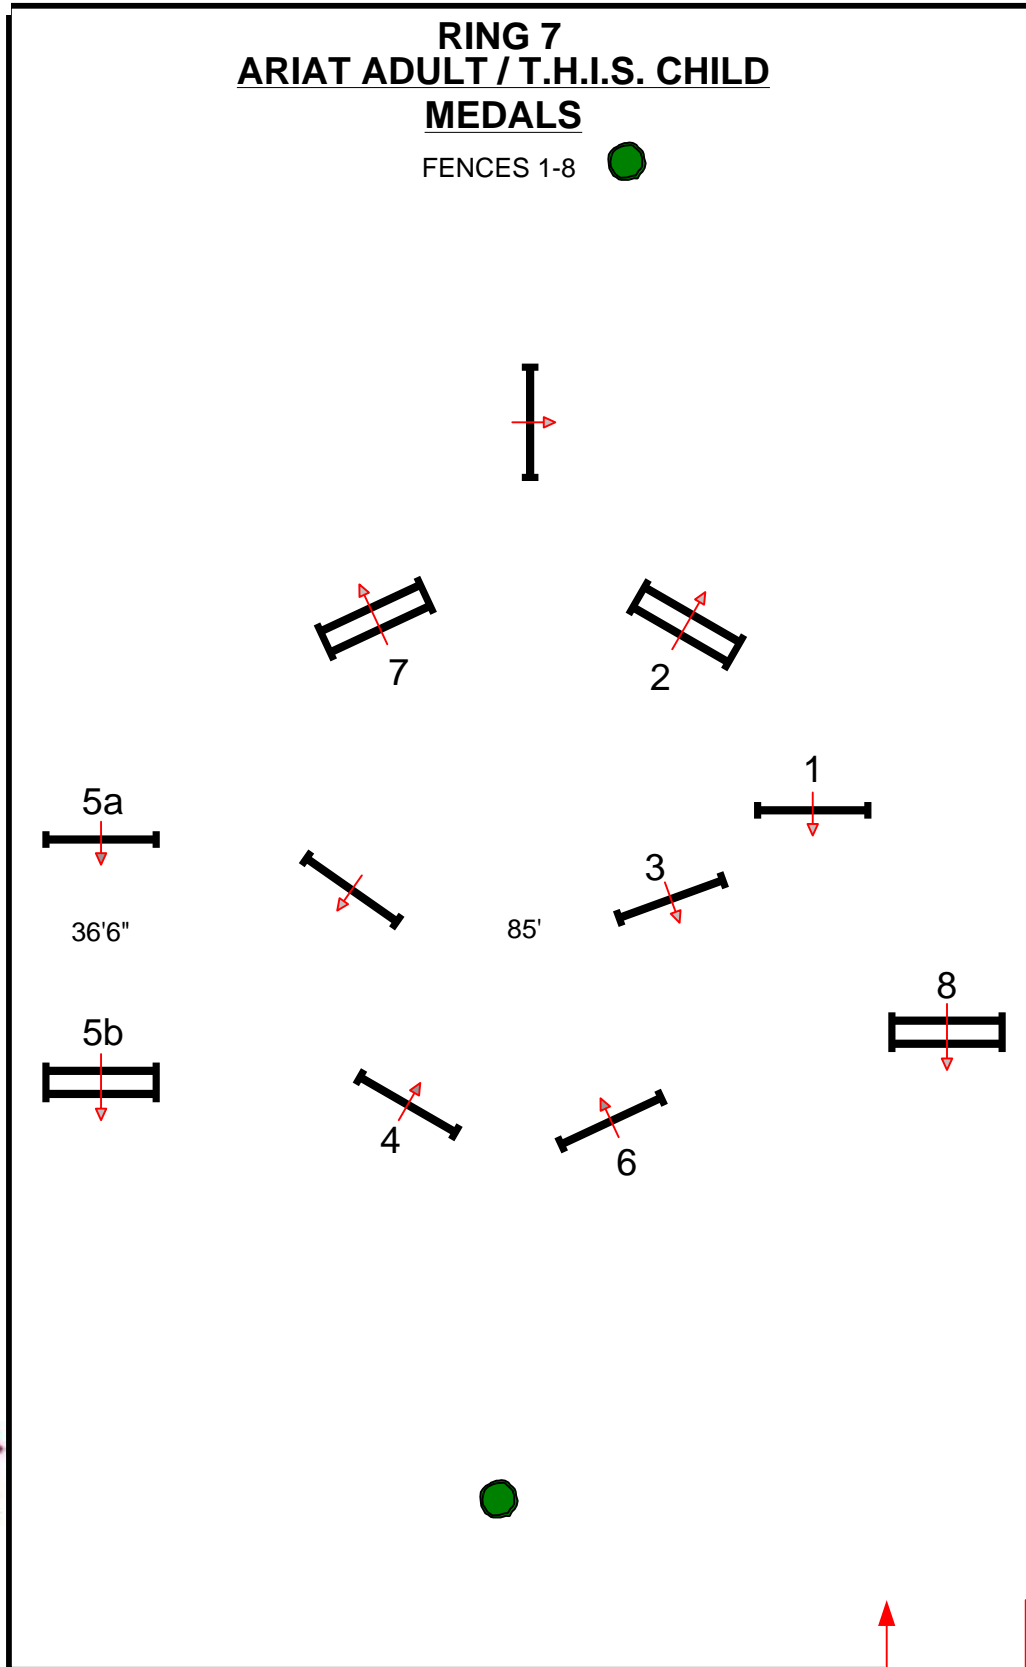

SPRING III

RING 7 ARIAT ADULT / T.H.I.S. CHILD MEDALS

FENCES 1-8 

JUDGE

In / Out  

BY: DANNY MOORE

SPRING III

RING 7
ROUND 1
ADULT EQ
FENCES 1-9b

JUDGE

In / Out

BY: DANNY MOORE

SPRING III

RING 7 ROUND 2

ADULT EQ

FENCES 1-9

JUDGE

In / Out

BY: DANNY MOORE

SPRING III

RING 7
WARM UP
ADULT/CHILD HTR
FENCES 1-8 ●

In / Out

BY: DANNY MOORE

SPRING III

RING 7
ROUND 1
ADULT/CHILD HTR
FENCES 1-8

In / Out
↑
↓

BY: DANNY MOORE

SPRING III

RING 7 ROUND 1 CHILD PONY HTRS FENCES 1-8

In / Out  

BY: DANNY MOORE

SPRING III

RING 7 ROUND 2 CHILD PONY HTRS FENCES 1-8