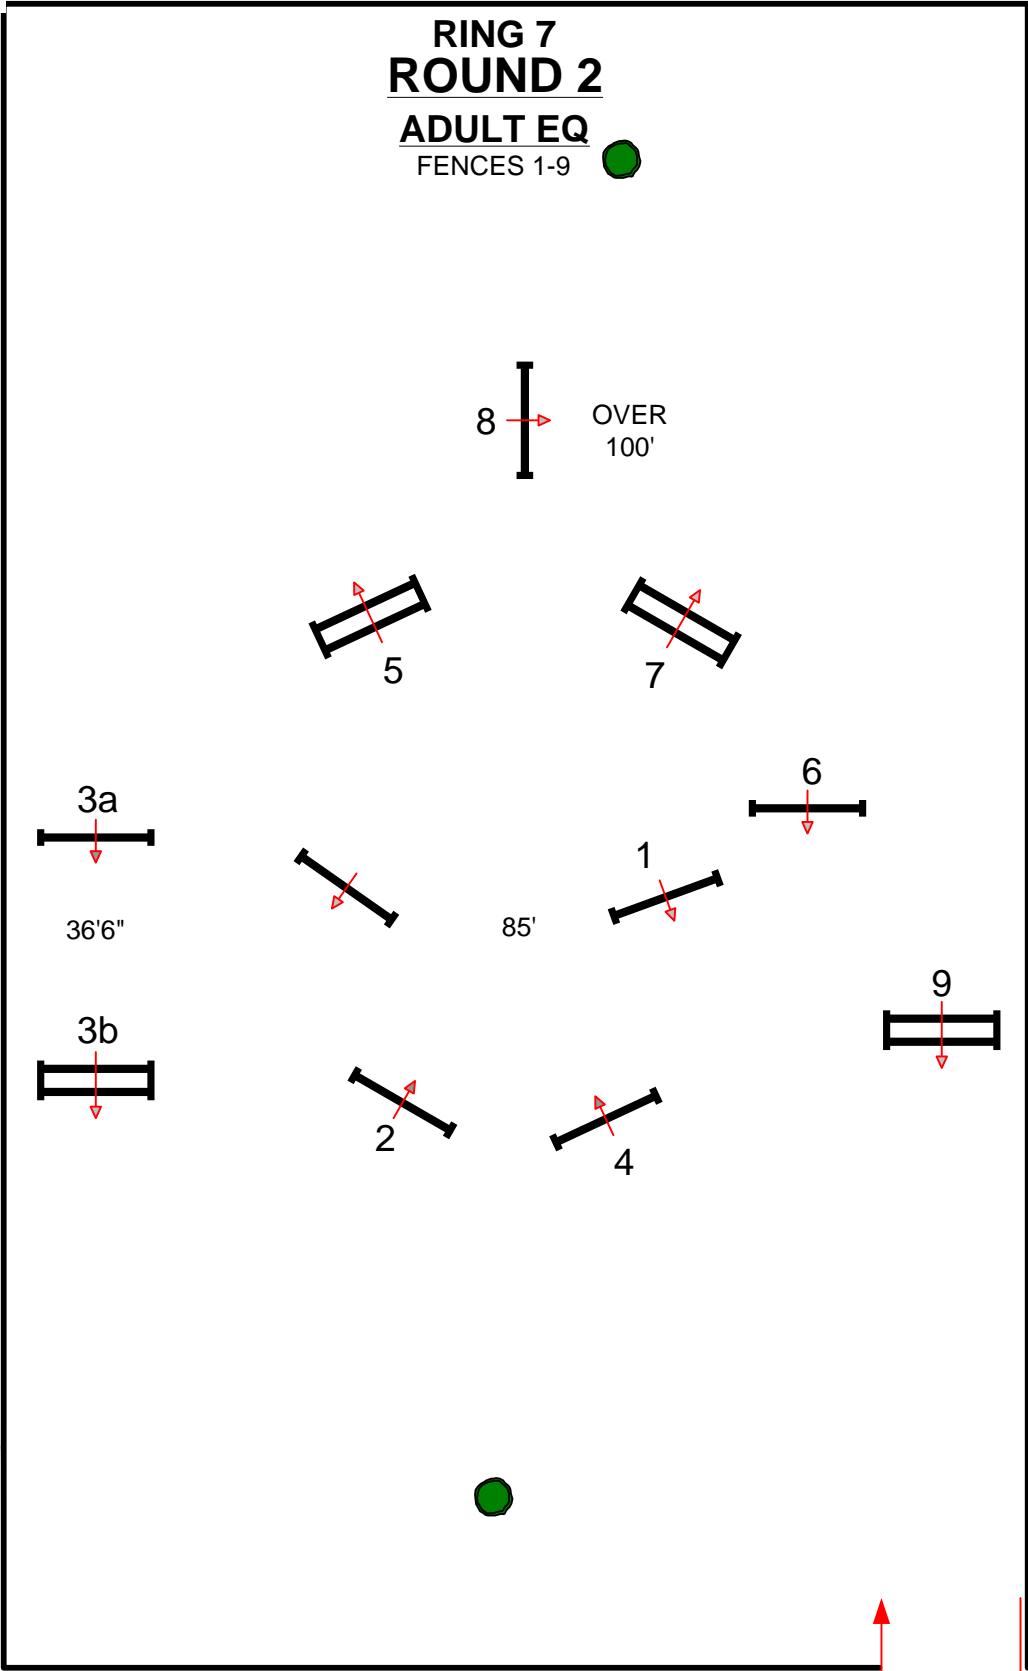

JUDGE

In / Out

BY: DANNY MOORE

SPRING III

RING 7 ROUND 2

ADULT EQ

FENCES 1-9

JUDGE

In / Out

BY: DANNY MOORE

SPRING III

RING 7
WARM UP
ADULT/CHILD HTR
FENCES 1-8 ●

In / Out

BY: DANNY MOORE

SPRING III

RING 7
ROUND 1
ADULT/CHILD HTR
FENCES 1-8

In / Out
↑
↓

BY: DANNY MOORE

SPRING III

RING 7 ROUND 1 CHILD PONY HTRS FENCES 1-8

In / Out  

BY: DANNY MOORE

SPRING III

RING 7 ROUND 2 CHILD PONY HTRS FENCES 1-8