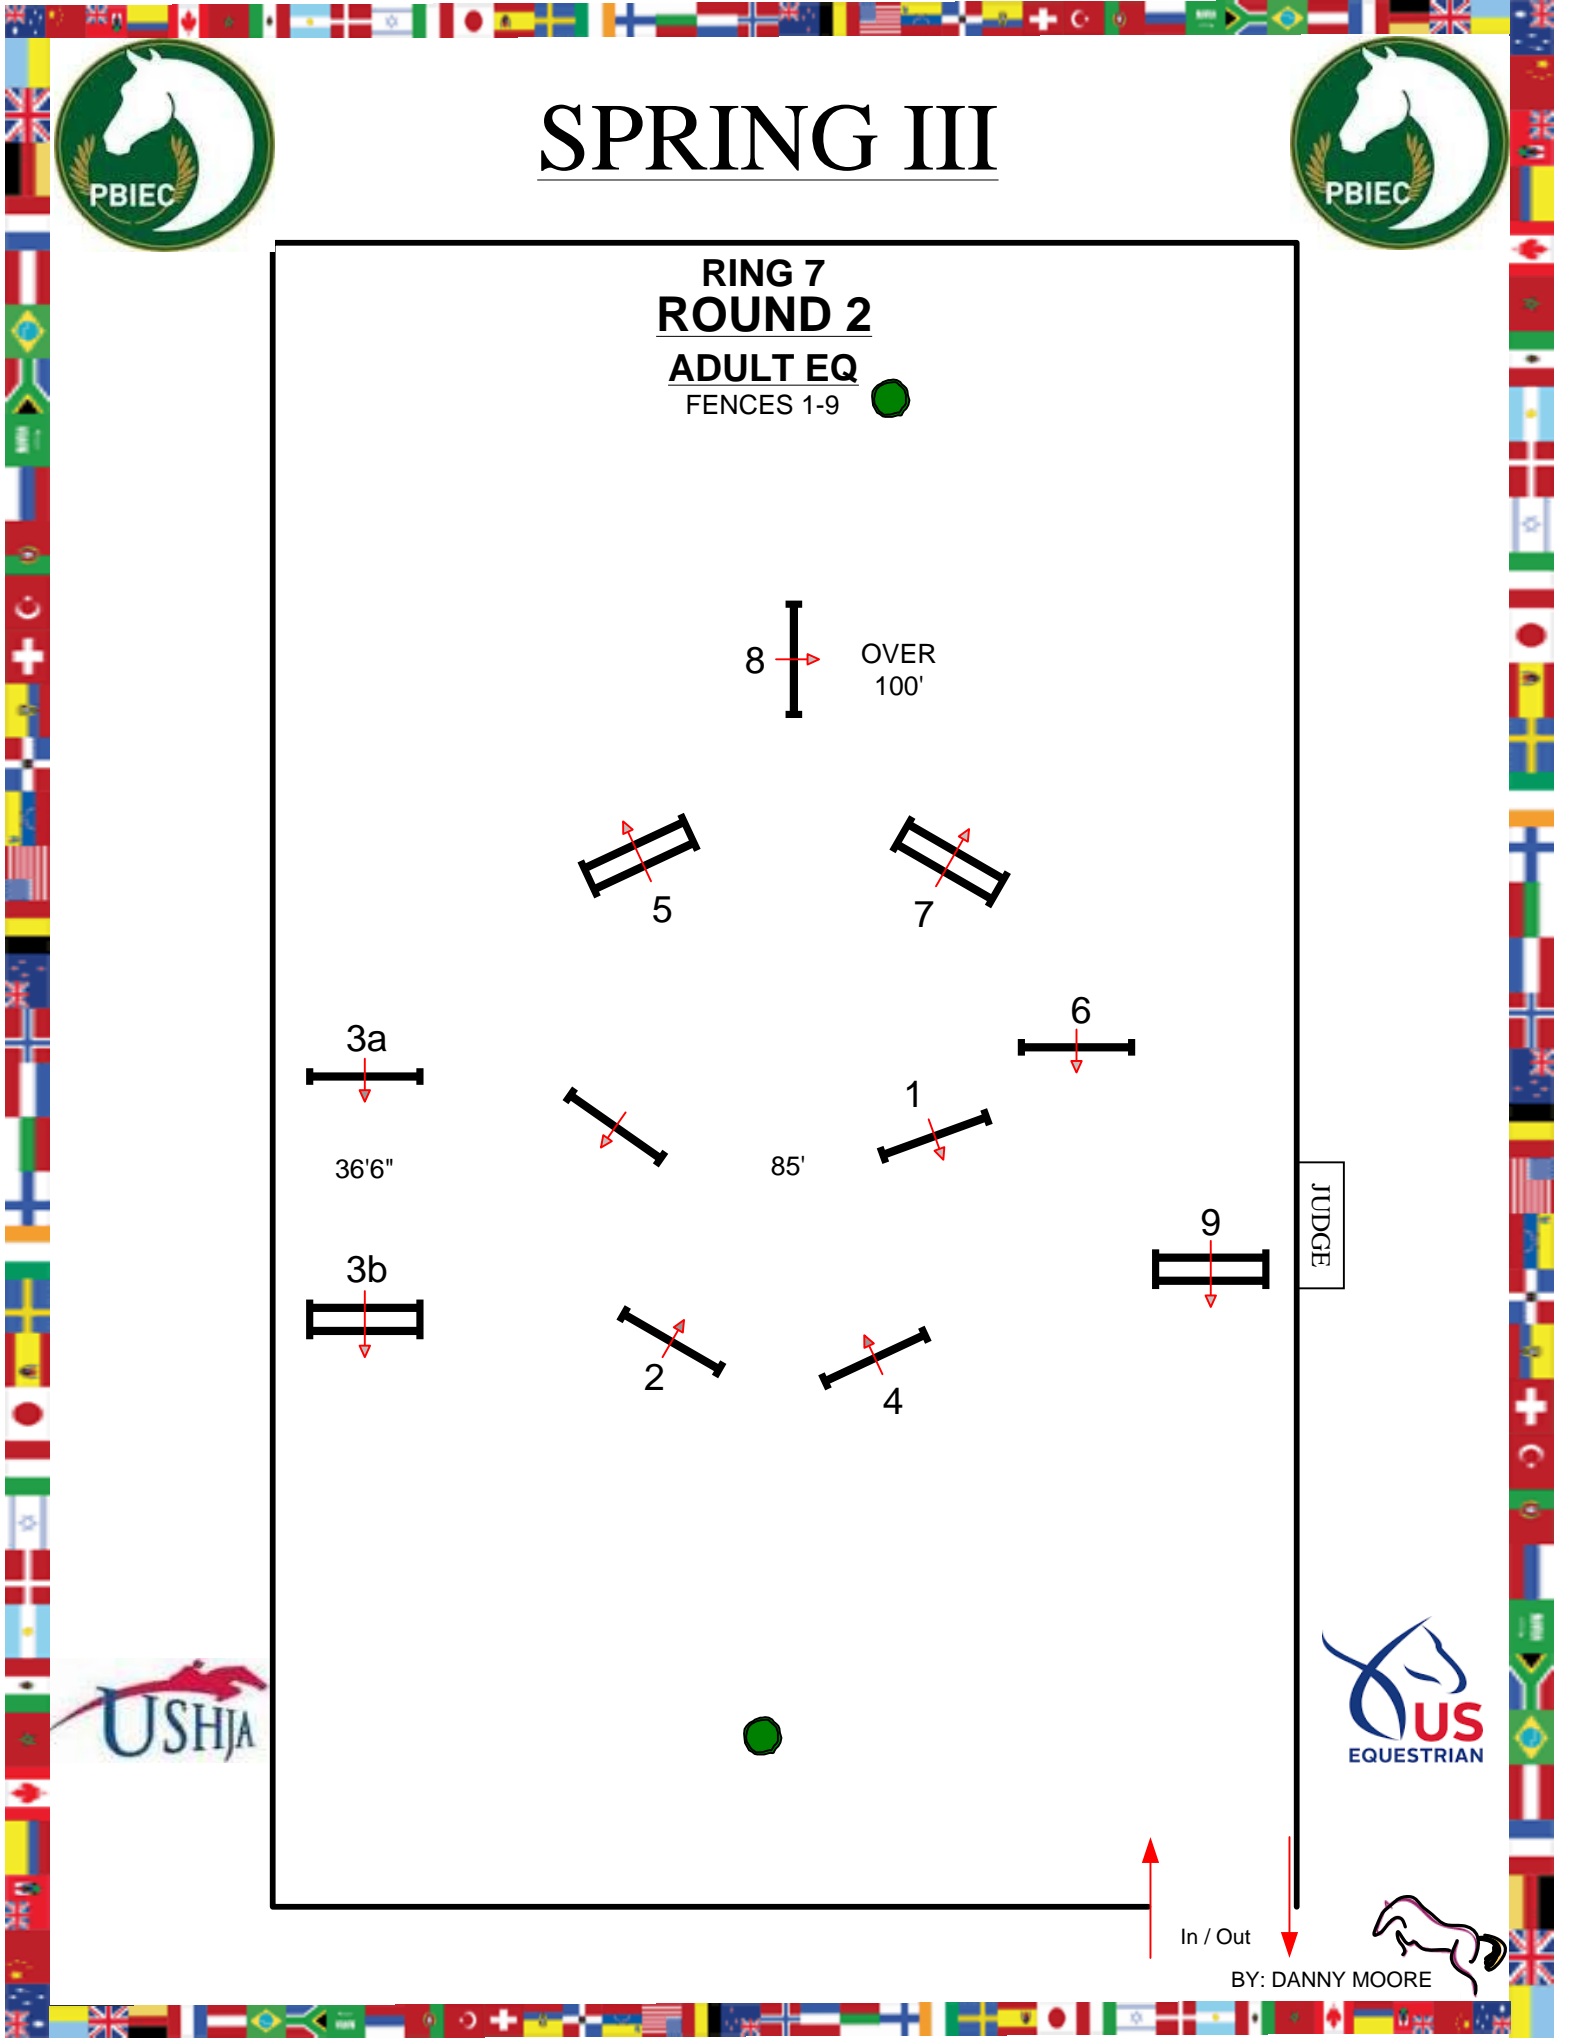

SPRING III

RING 7 ARIAT ADULT / T.H.I.S. CHILD MEDALS

FENCES 1-8 

JUDGE

In / Out  

BY: DANNY MOORE

SPRING III

RING 7
ROUND 1
ADULT EQ
FENCES 1-9b

JUDGE

In / Out

BY: DANNY MOORE

SPRING III

RING 7 ROUND 2

ADULT EQ

FENCES 1-9

JUDGE