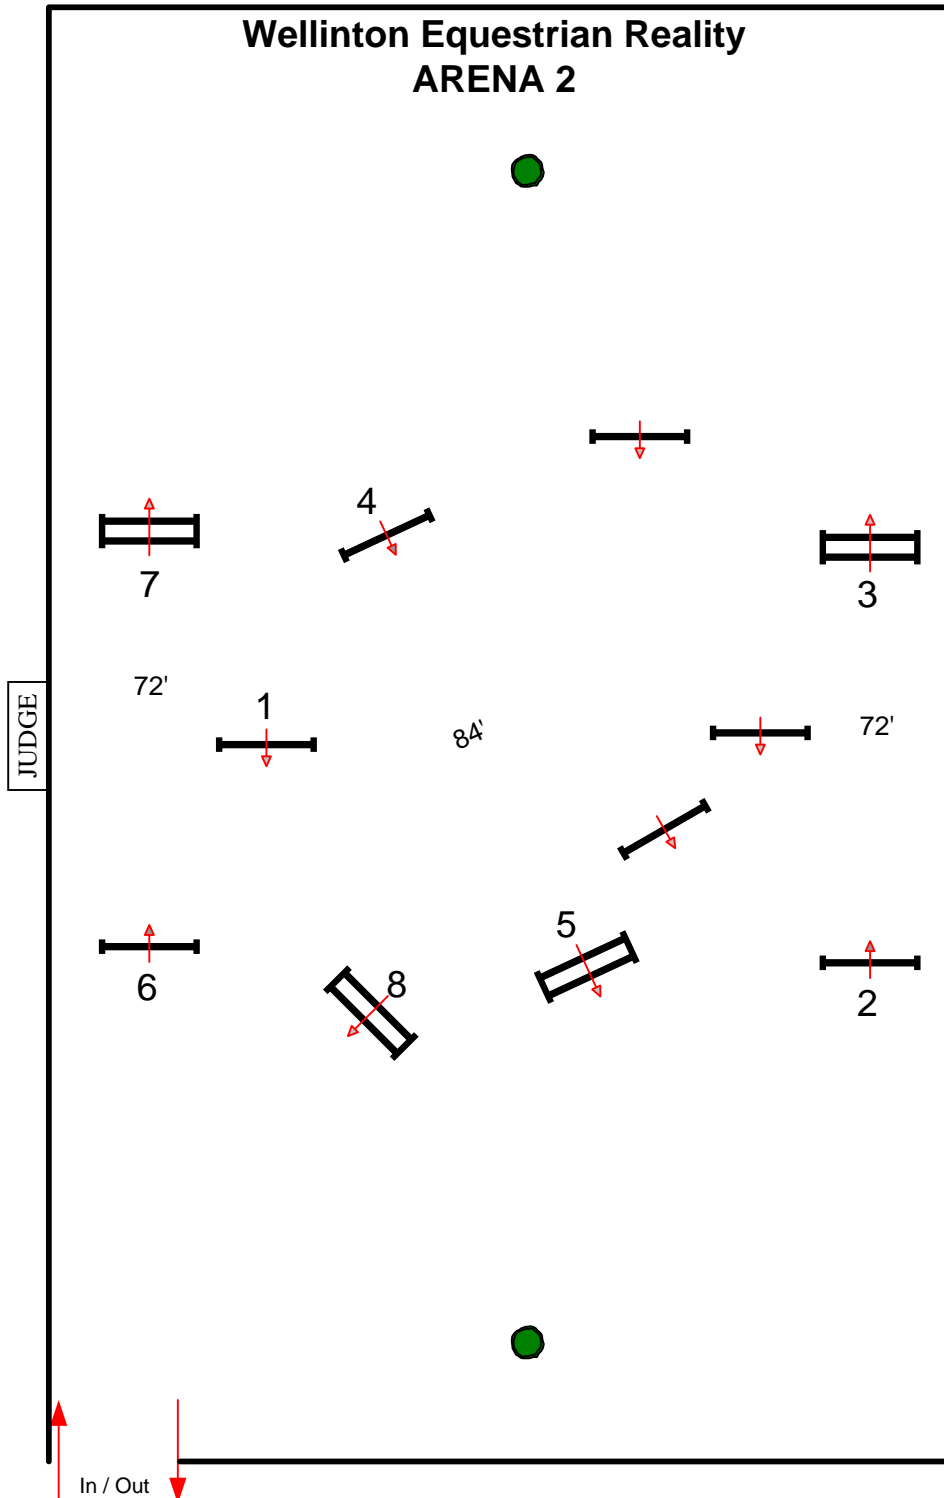

SPRING 5

WARM UP

(SHORT STIRRUP. MODIFIED, CHILD PONY)

Fences 1-7

BY: DANNY MOORE 

SPRING 5

ROUND 1

(SHORT STIRRUP. MODIFIED, CHILD PONY)

SPRING 5

ROUND 2

(SHORT STIRRUP. MODIFIED, CHILD PONY)

Fences 1-8

BY: DANNY MOORE

SPRING 5

M & S CHILD PONY

MEDAL