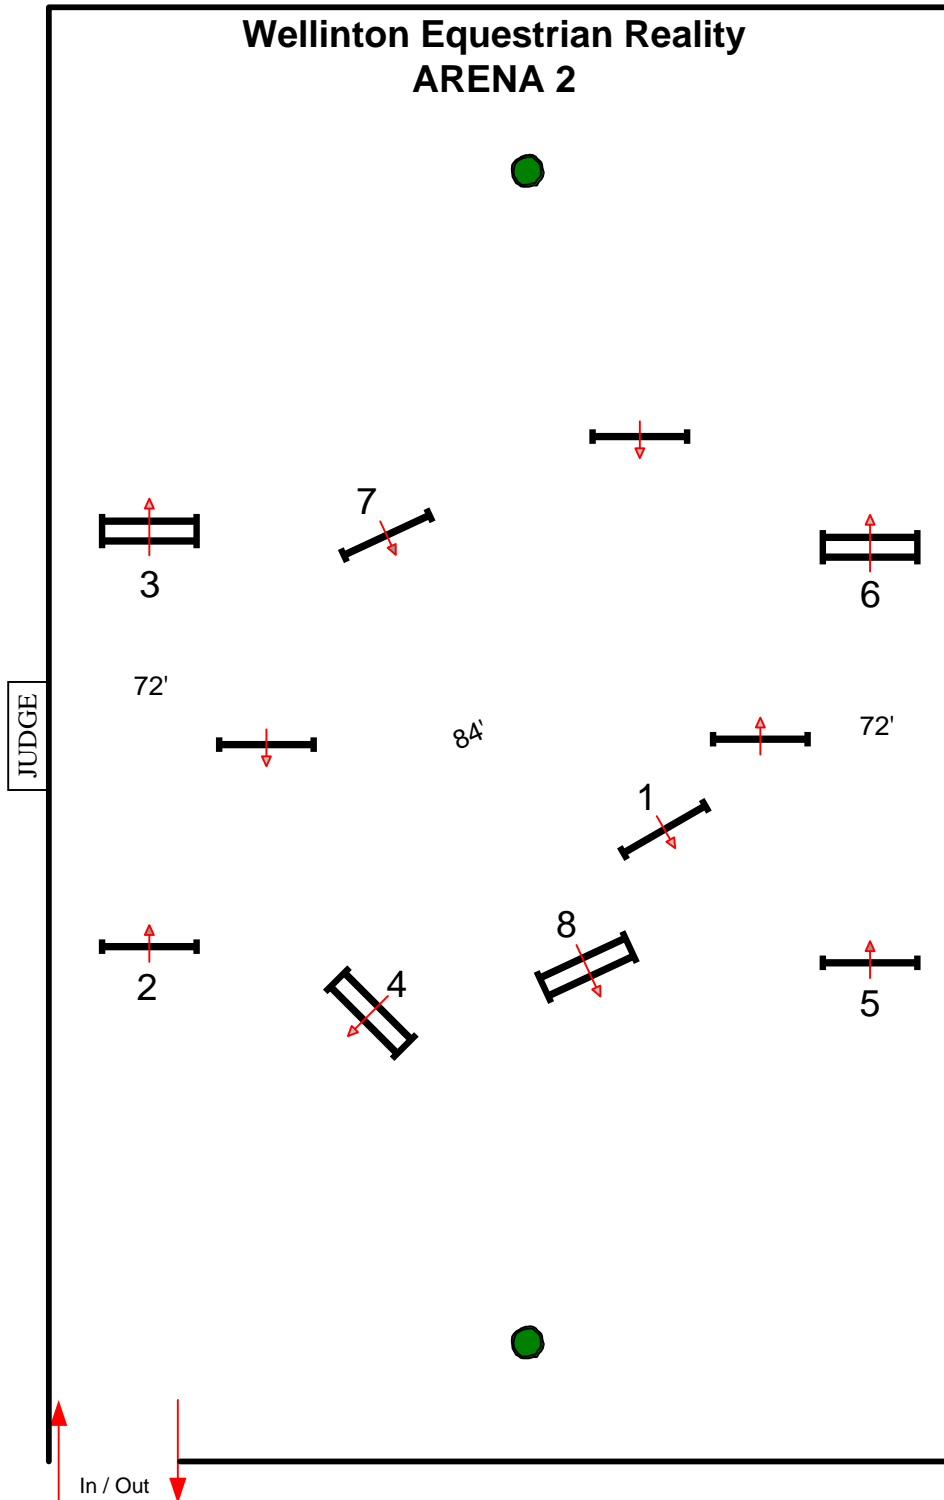

SPRING 5

WARM UP

(SHORT STIRRUP. MODIFIED, CHILD PONY)

Fences 1-7

BY: DANNY MOORE 

SPRING 5

ROUND 1

(SHORT STIRRUP. MODIFIED, CHILD PONY)

SPRING 5

ROUND 2

(SHORT STIRRUP. MODIFIED, CHILD PONY)

Fences 1-8

BY: DANNY MOORE

SPRING 5

M & S CHILD PONY

MEDAL