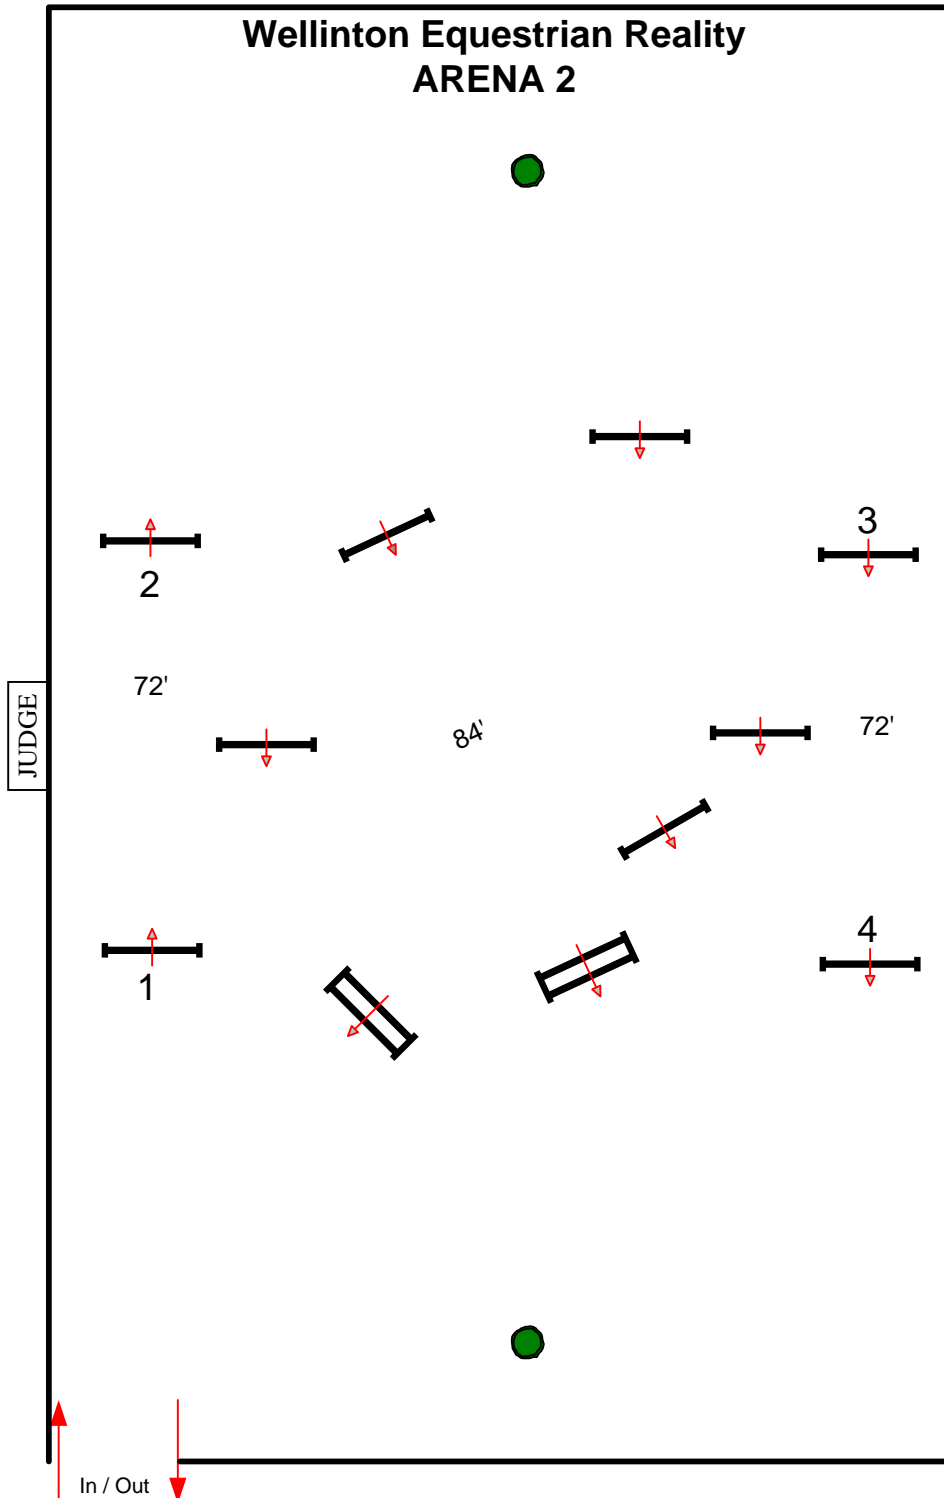

SPRING 5

CLASSIC

SM, MED, LG, PONY HTRS

Fences 1-10

BY: DANNY MOORE

SPRING 5

ROUND 1 (CROSSRAILS)

Fences 1-4