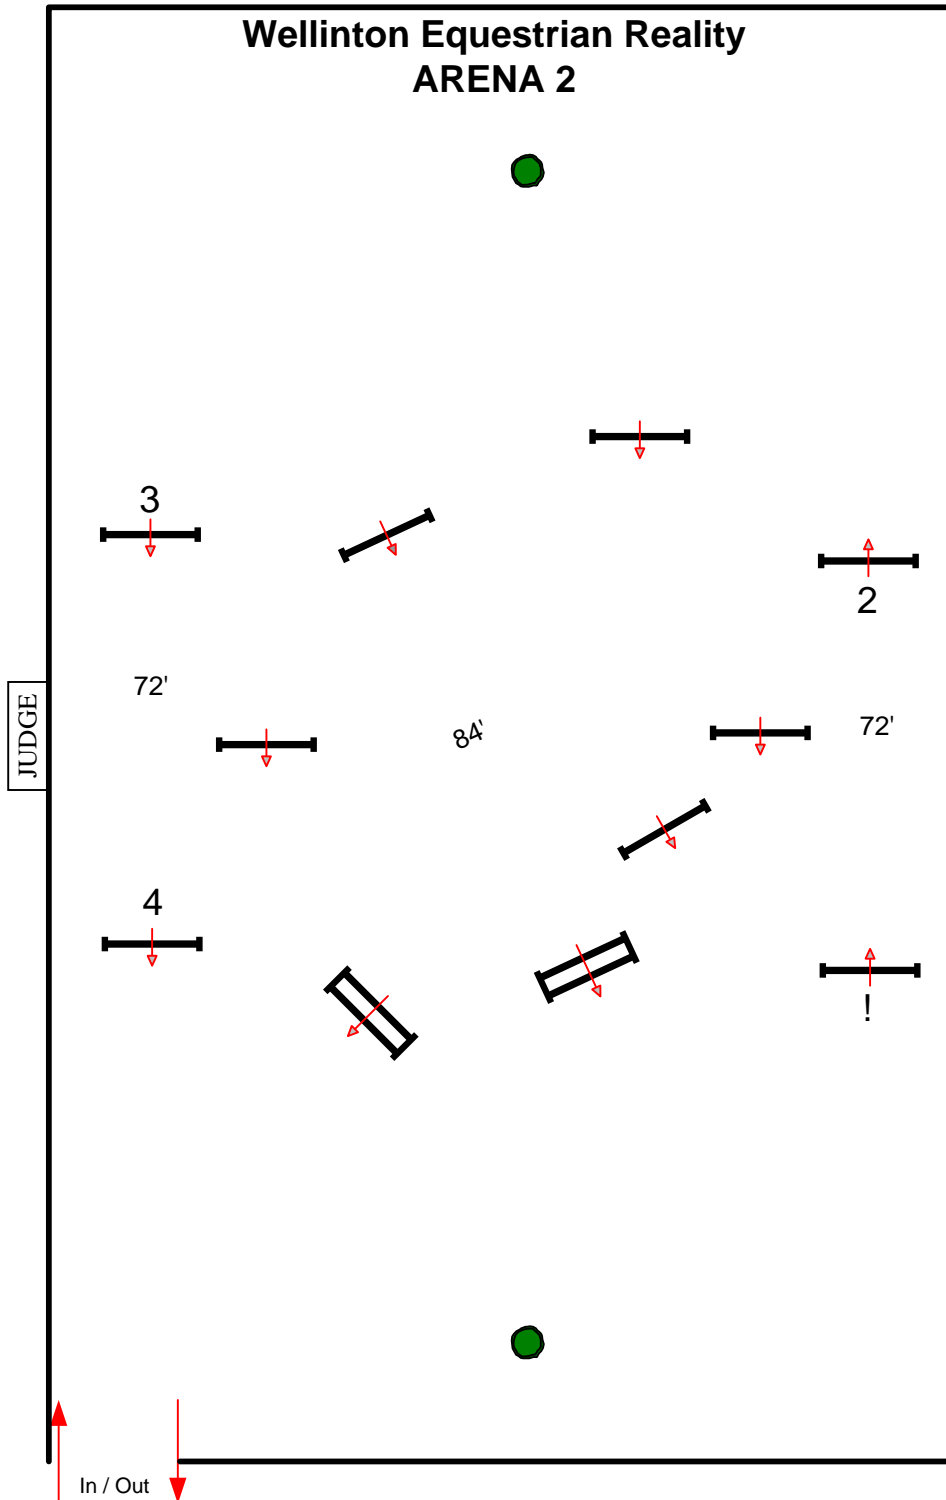

ROUND 2 (CROSSRAILS)

Fences 1-4

BY: DANNY MOORE