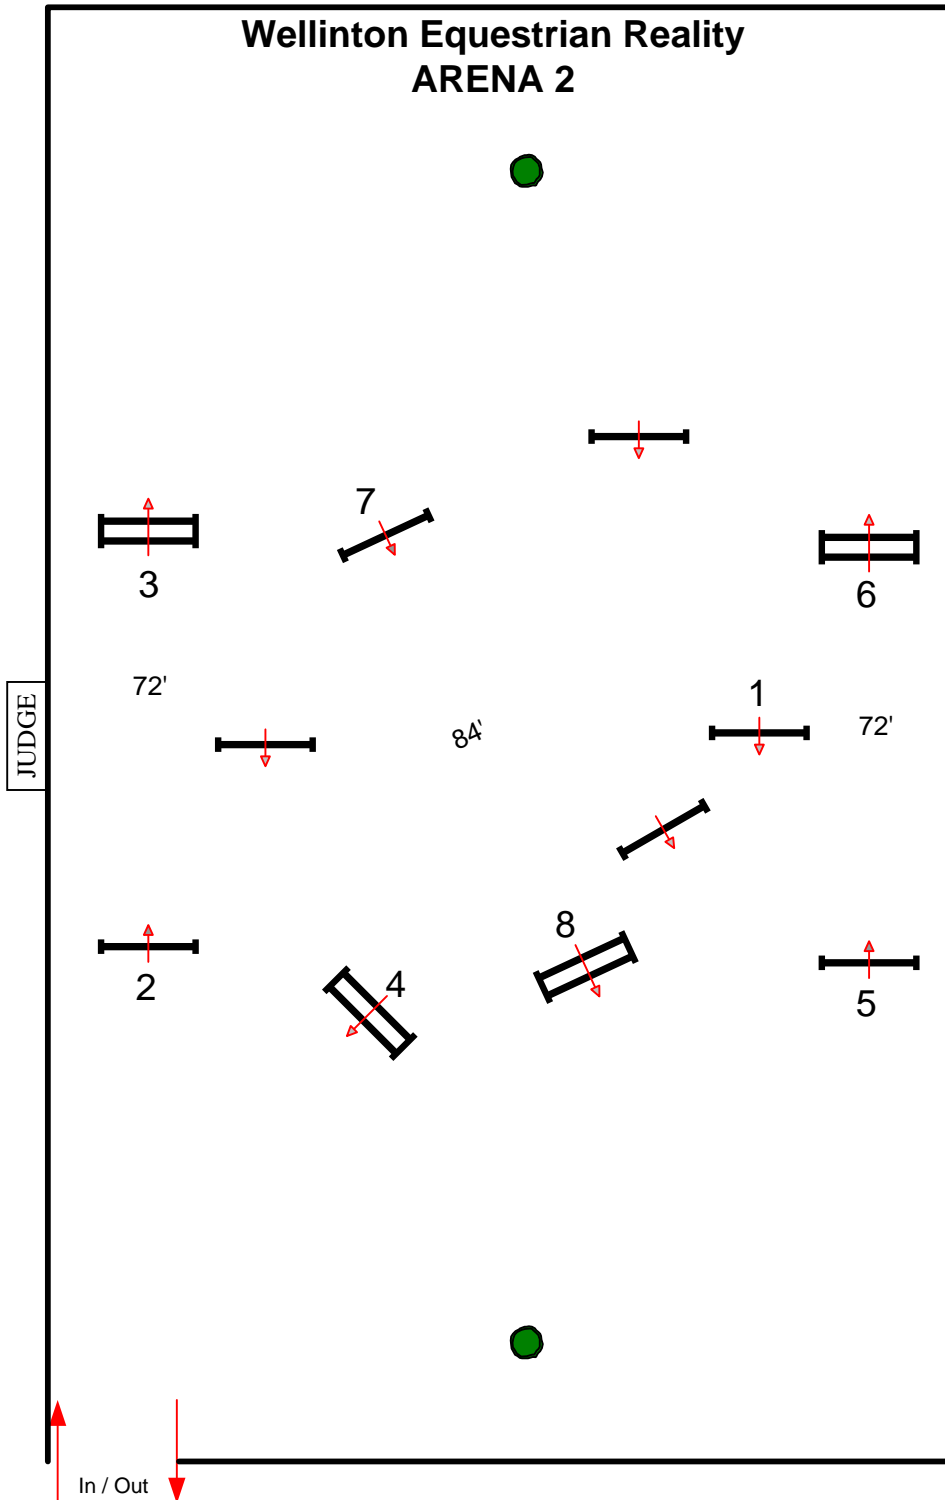

SPRING 5

WARM UP

(SHORT STIRRUP. MODIFIED, CHILD PONY)

Fences 1-7

BY: DANNY MOORE 

SPRING 5

ROUND 1

(SHORT STIRRUP. MODIFIED, CHILD PONY)

SPRING 5

ROUND 2

(SHORT STIRRUP. MODIFIED, CHILD PONY)

Fences 1-8

BY: DANNY MOORE

SPRING 5

M & S CHILD PONY

MEDAL