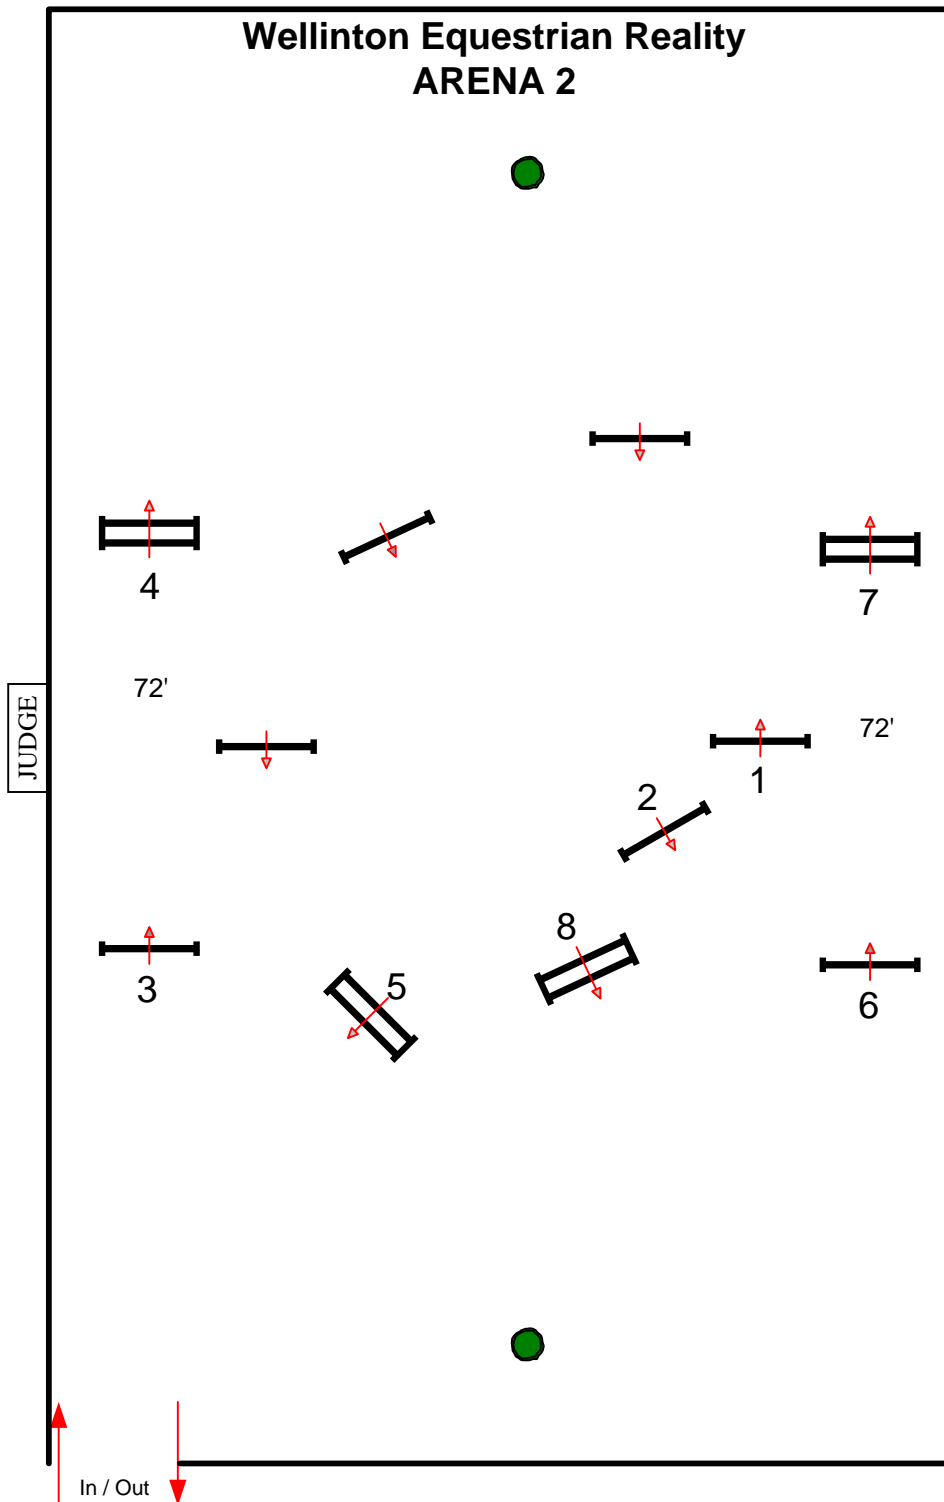

SPRING 5

ROUND 2

(SHORT STIRRUP. MODIFIED, CHILD PONY)

Fences 1-8

BY: DANNY MOORE

SPRING 5

M & S CHILD PONY

MEDAL