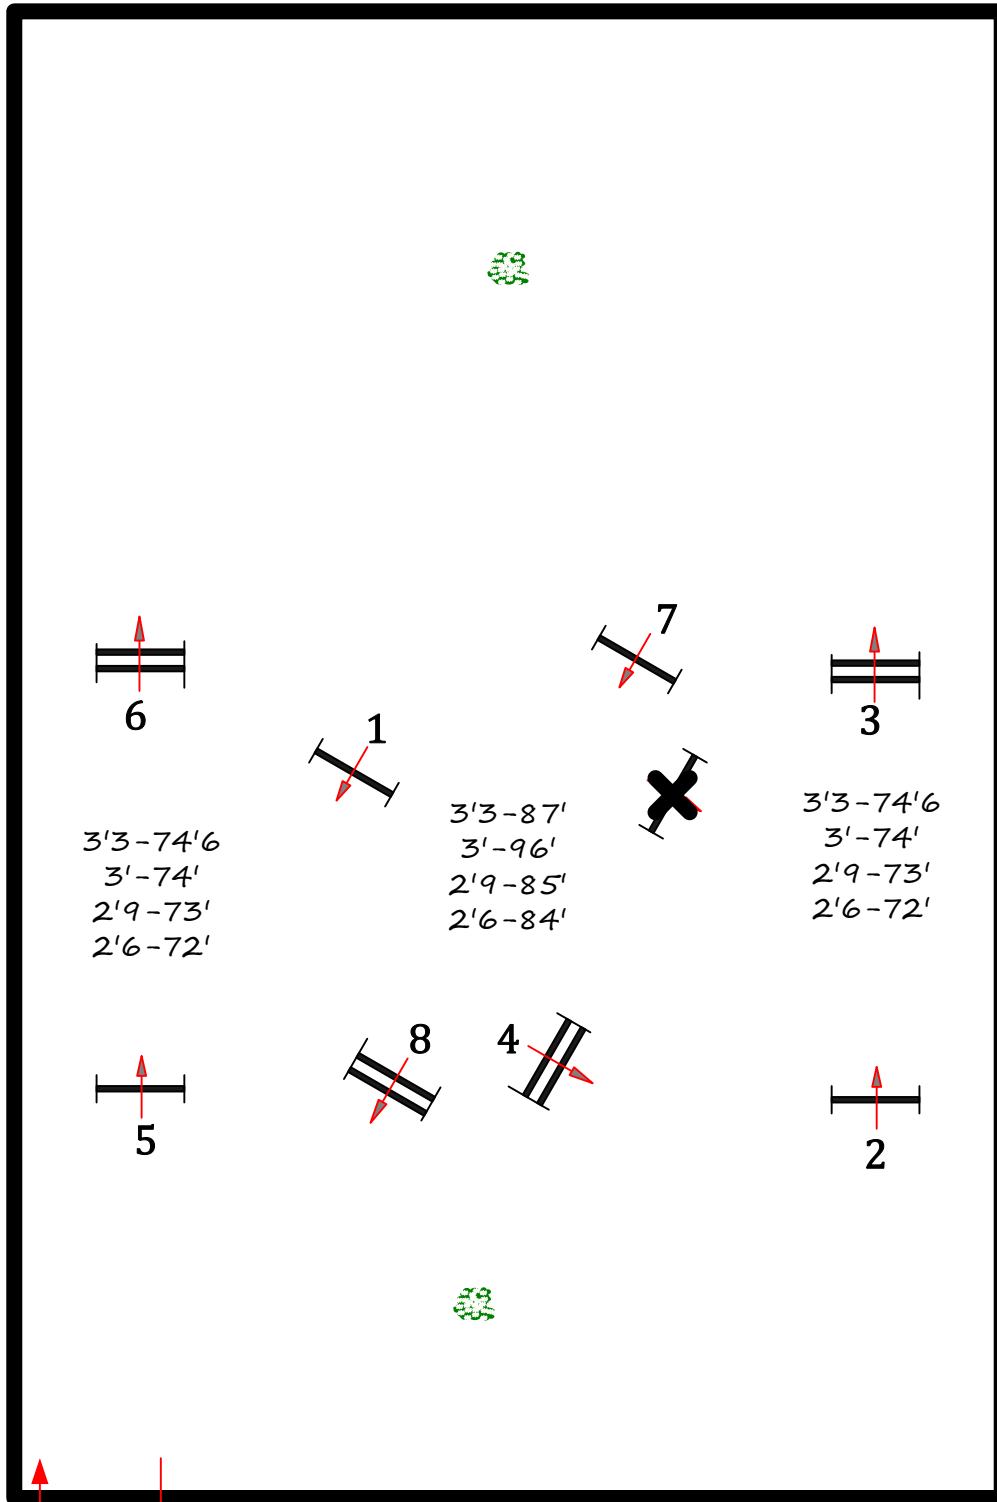

Winter Equestrian Festival

Rost Arena

First Course

fences 1-8

4064- Low Adult Hunter
2114- Young Hunter 2'9/3'
2119- Young Hunter 3'3'

In / Out

Course design by Robert McGregor

Winter Equestrian Festival

Rost Arena

Second Course

fences 1-8

4065- Low Adult Hunter
2115- Young Hunter 2'9/3'
2120- Young Hunter 3'3'

In / Out

Course design by Robert McGregor

Winter Equestrian Festival

Rost Arena