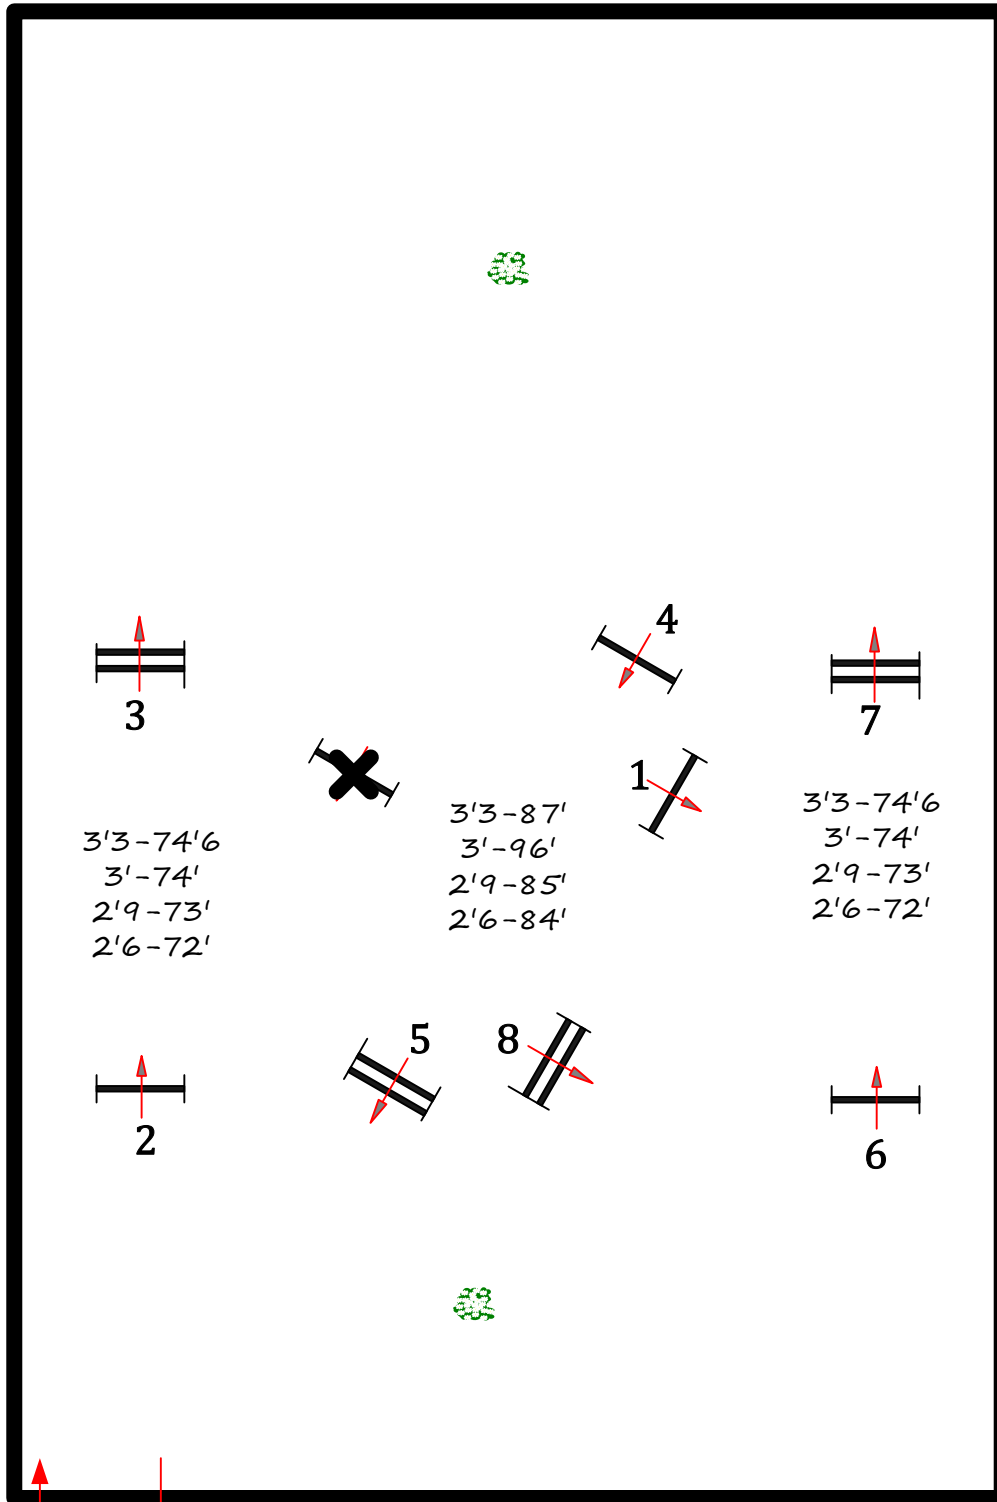

Winter Equestrian Festival

Rost Arena

First Course

fences 1-8

4064- Low Adult Hunter
2114- Young Hunter 2'9/3'
2119- Young Hunter 3'3'

In / Out

Course design by Robert McGregor

Winter Equestrian Festival

Rost Arena

Second Course

fences 1-8

4065- Low Adult Hunter
2115- Young Hunter 2'9/3'
2120- Young Hunter 3'3'

In / Out

Course design by Robert McGregor

Winter Equestrian Festival

Rost Arena

Hunter Phase

fences 1-8

3091- WIHS Hunter Phase

In / Out

Course design by Robert McGregor

Winter Equestrian Festival

Rost Arena

Medal Course