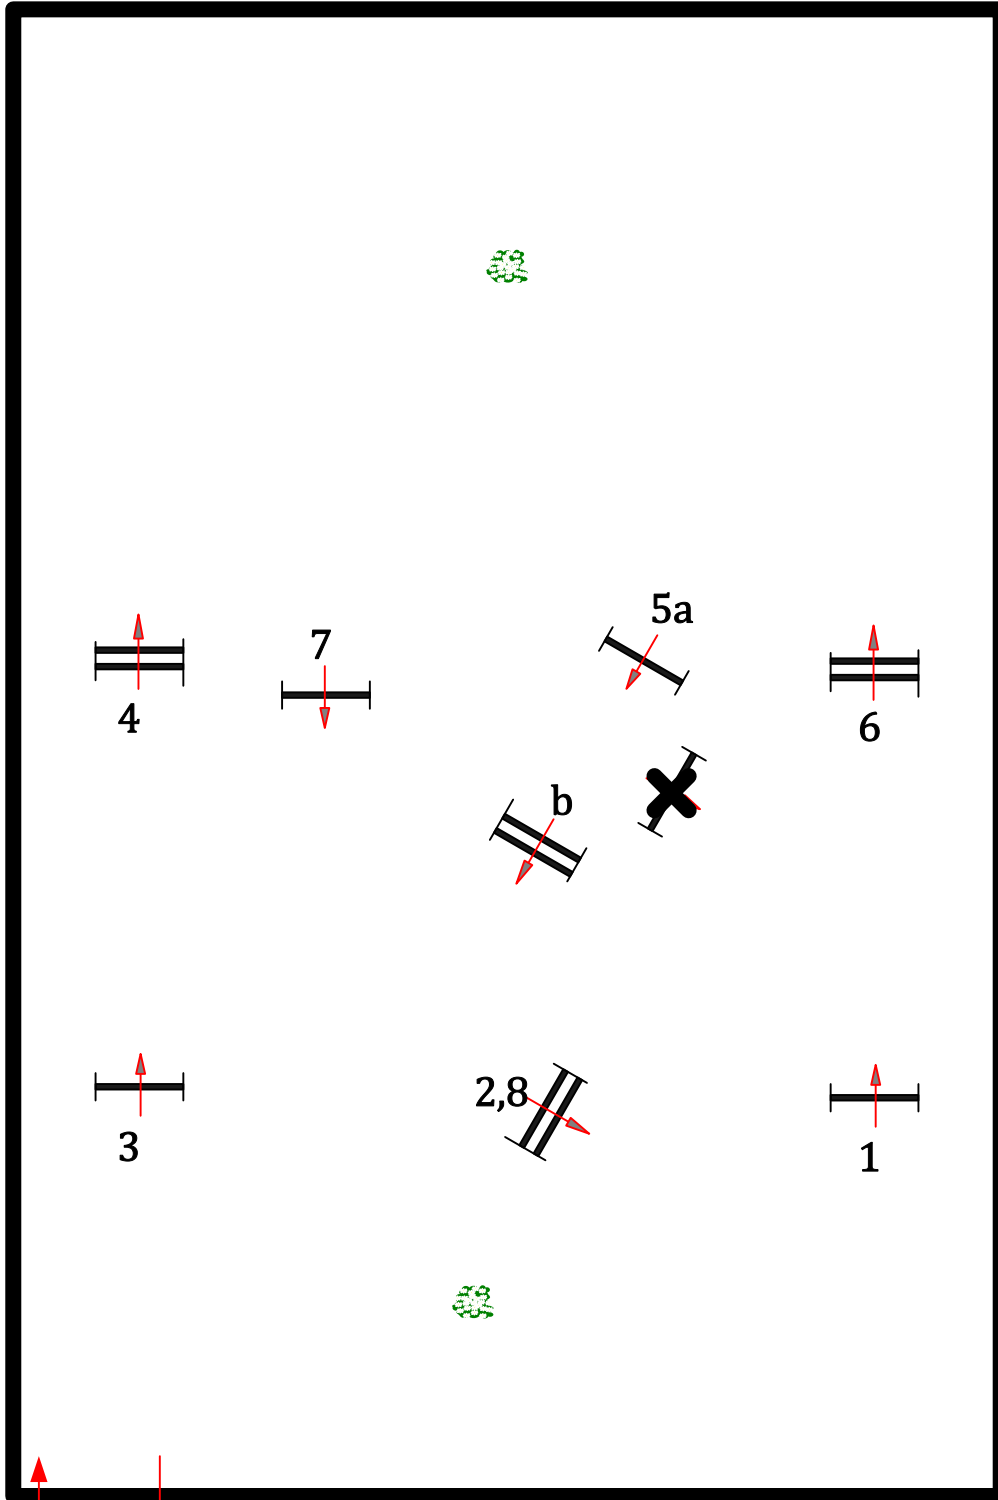

Winter Equestrian Festival

Rost Arena

Medal Course

fences 1-8

3070- ARIAT Adult Medal

In / Out

Course design by Robert McGregor