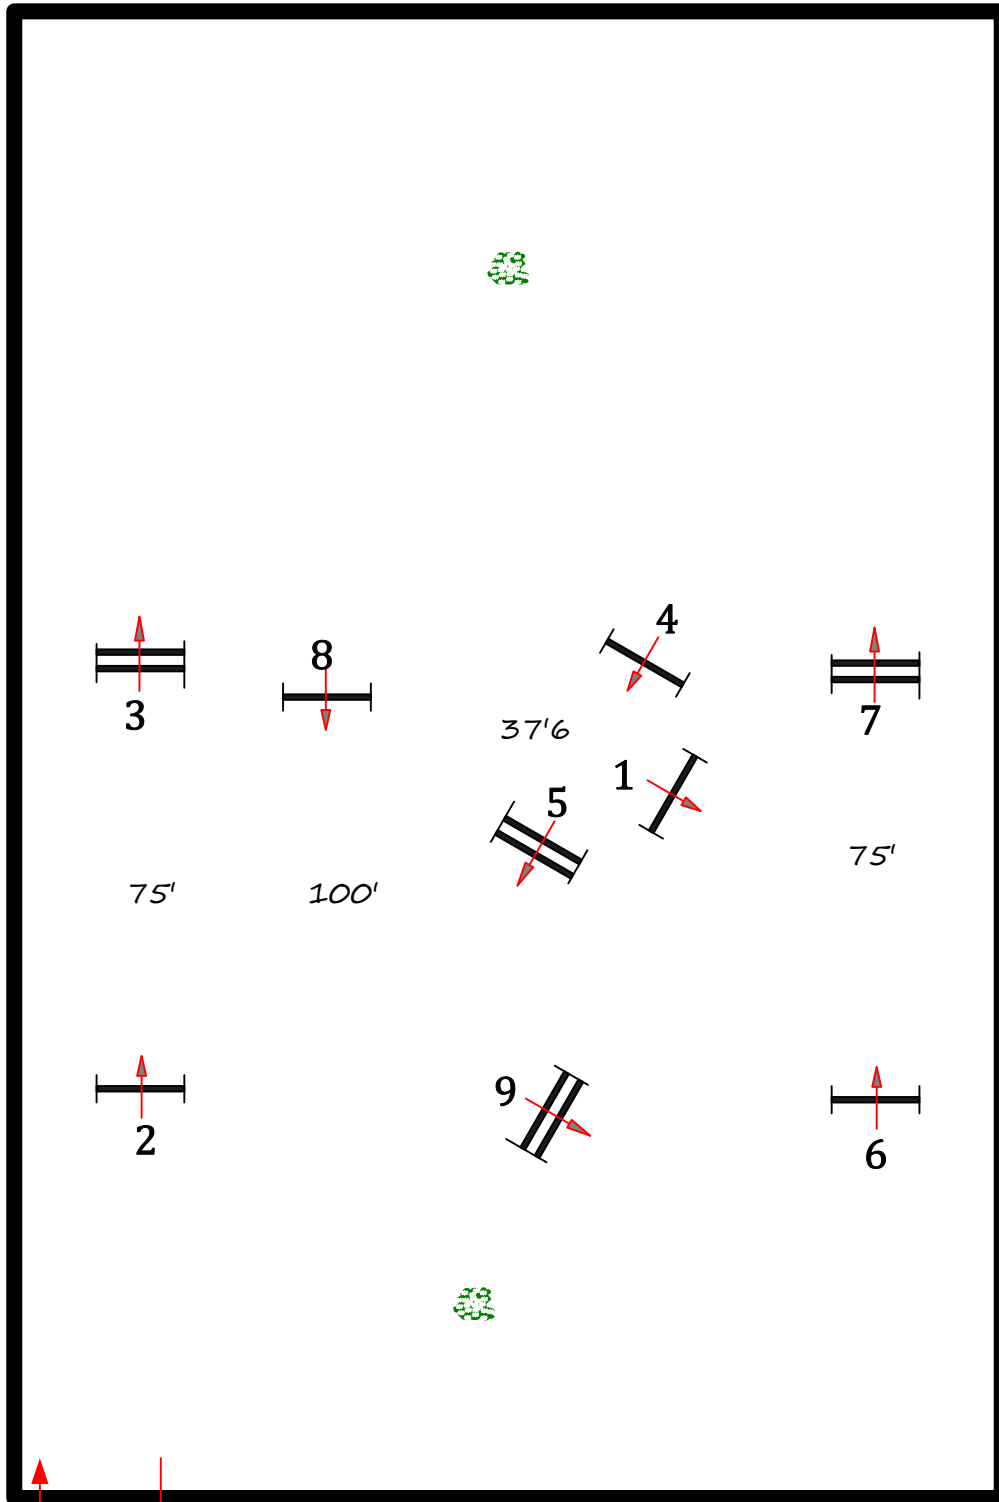

Winter Equestrian Festival

Rost Arena

First Course

fences 1-8

4064- Low Adult Hunter
2114- Young Hunter 2'9/3'
2119- Young Hunter 3'3'

In / Out

Course design by Robert McGregor

Winter Equestrian Festival

Rost Arena

Second Course

fences 1-8

4065- Low Adult Hunter
2115- Young Hunter 2'9/3'
2120- Young Hunter 3'3'

In / Out

Course design by Robert McGregor

Winter Equestrian Festival

Rost Arena

Hunter Phase

fences 1-8

3091- WIHS Hunter Phase

In / Out

Course design by Robert McGregor

Winter Equestrian Festival

Rost Arena

Medal Course