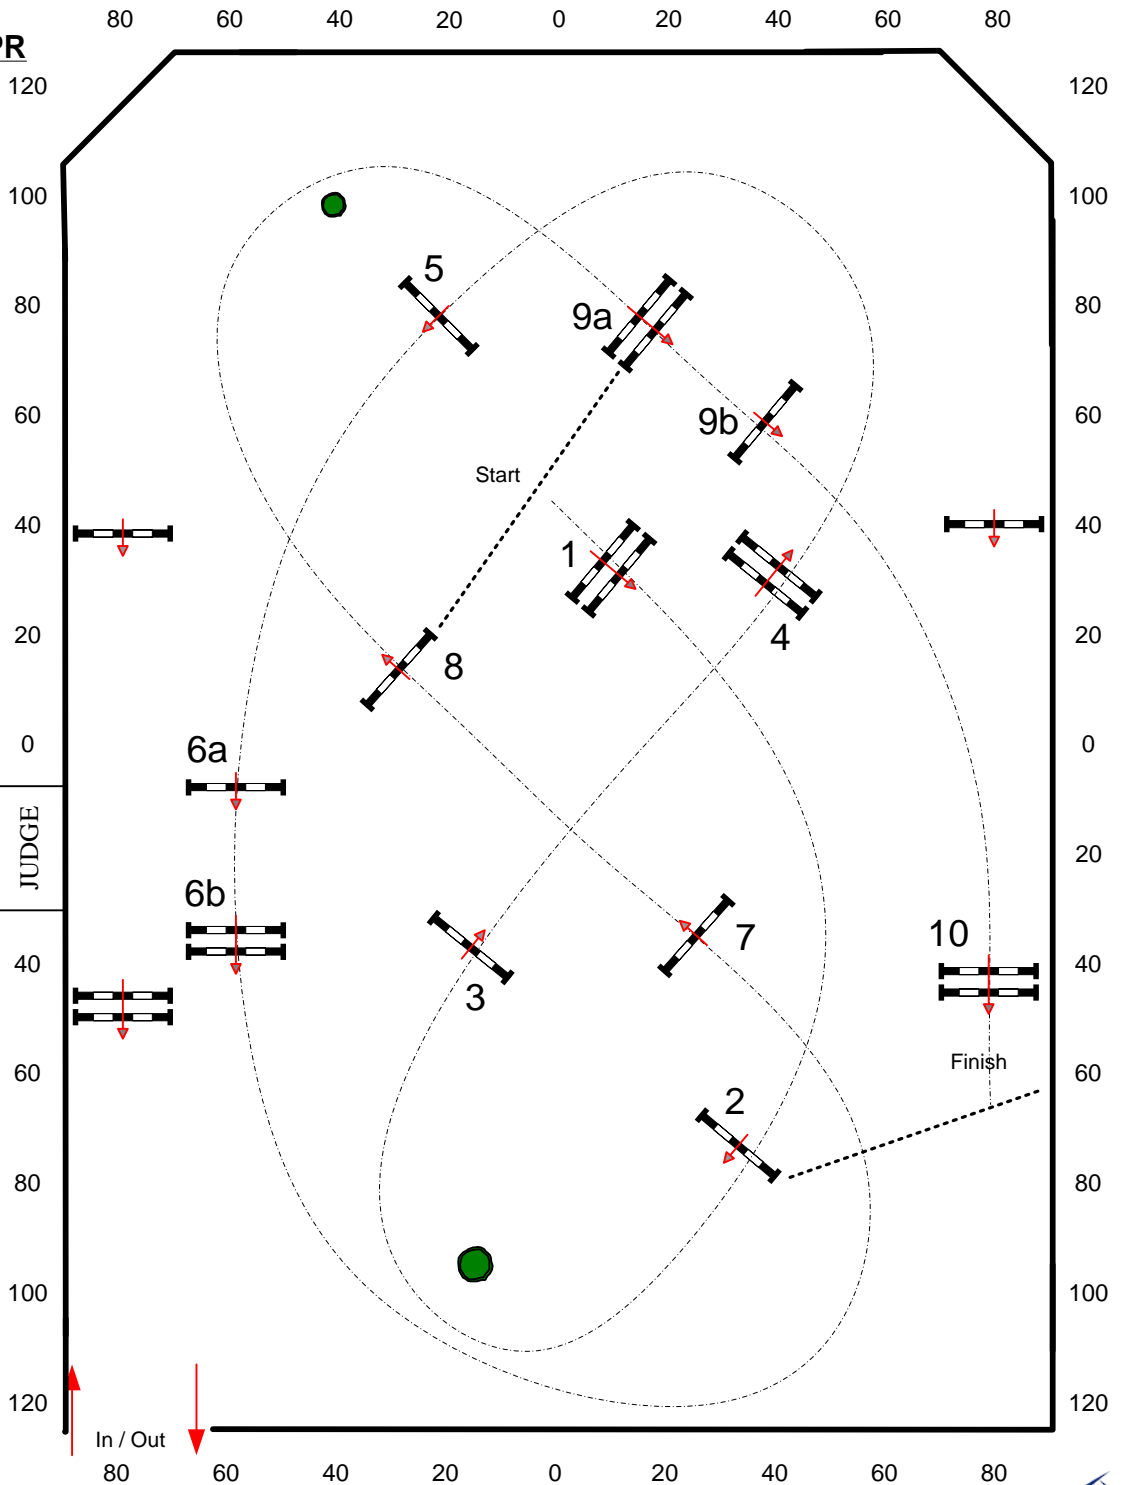

RING 6

**1020-6 YR OLD
DEVELOPING JMPR**
1.25m

Class Specifications

Table: **II.2b**

Format: Jump-Off Now

Height: 6 Yr Old 1.25m/
Adult 1.10 m.

Speed: 350 m/min

Length: 400 m

Length: 280 m

Time Allowed: **48** sec

Time Limit: 96 sec

WEF 8

1041-ADULT AM 18-35 JMPR 1.10m

Class Specifications

Table: **II.2b**

Format: Jump-Off Now