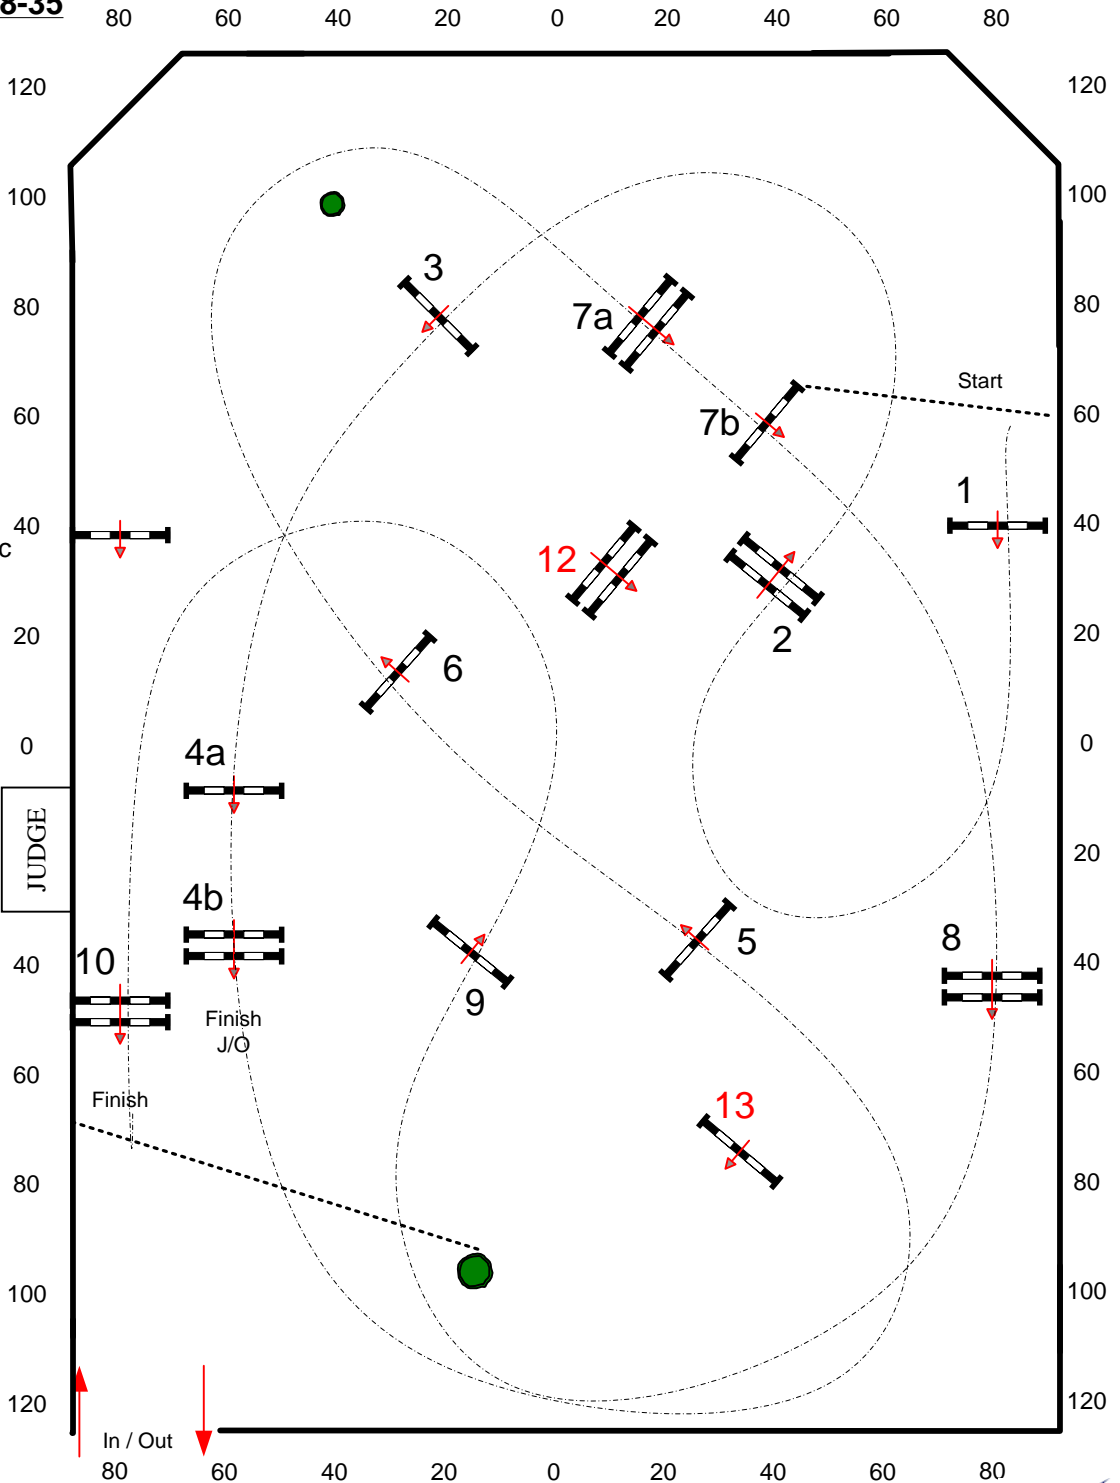

RING 6

**1020-6 YR OLD
DEVELOPING JMPR**
1.25m

Class Specifications

Table: **II.2b**

Format: Jump-Off Now

Height: 6 Yr Old 1.25m/
Adult 1.10 m.

Speed: 350 m/min

Length: 400 m

Options:

Jump-Off:

1-2-12-13-9-4a-4b

Length: 260 m

Time Allowed: **45 sec**

Time Limit: 90 sec

WEF 8

RING 6