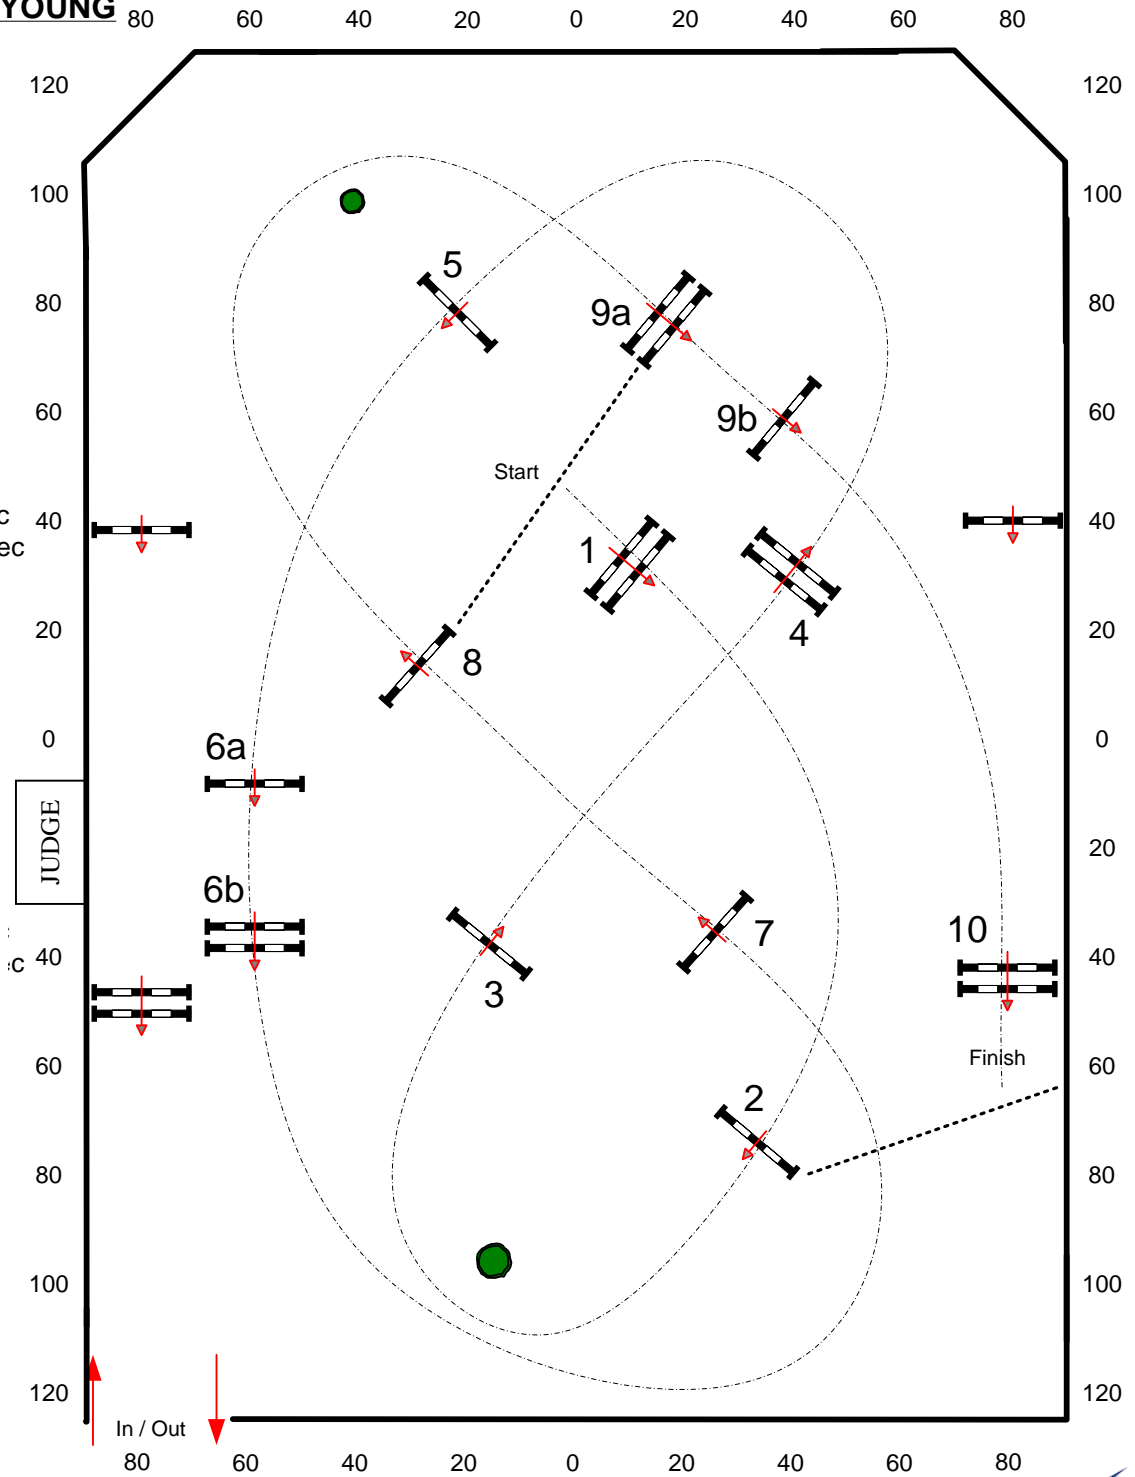

WEF 8

RING 6

1016 - 5 YR OLD YOUNG JMPR 1.10m

Class Specifications

Table: II

Format:

Height: 1.1

Speed: 325 m/min

Length: 400 m

Time Allowed: 74 sec

Time Limit: 148 sec

1st Round: 1-10

Efforts: 12

Closed Efforts: 3

Options:

WEF 8

RING 6

**1020-6 YR OLD
DEVELOPING JMPR**
1.25m

Class Specifications

Table: **II.2b**

Format: Jump-Off Now

Height: 6 Yr Old 1.25m/
Adult 1.10 m.

Speed: 350 m/min

Length: 400 m

Length: 280 m

Time Allowed: **48** sec

Time Limit: 96 sec

WEF 8

1041-ADULT AM 18-35 JMPR 1.10m

Class Specifications

Table: **II.2b**

Format: Jump-Off Now