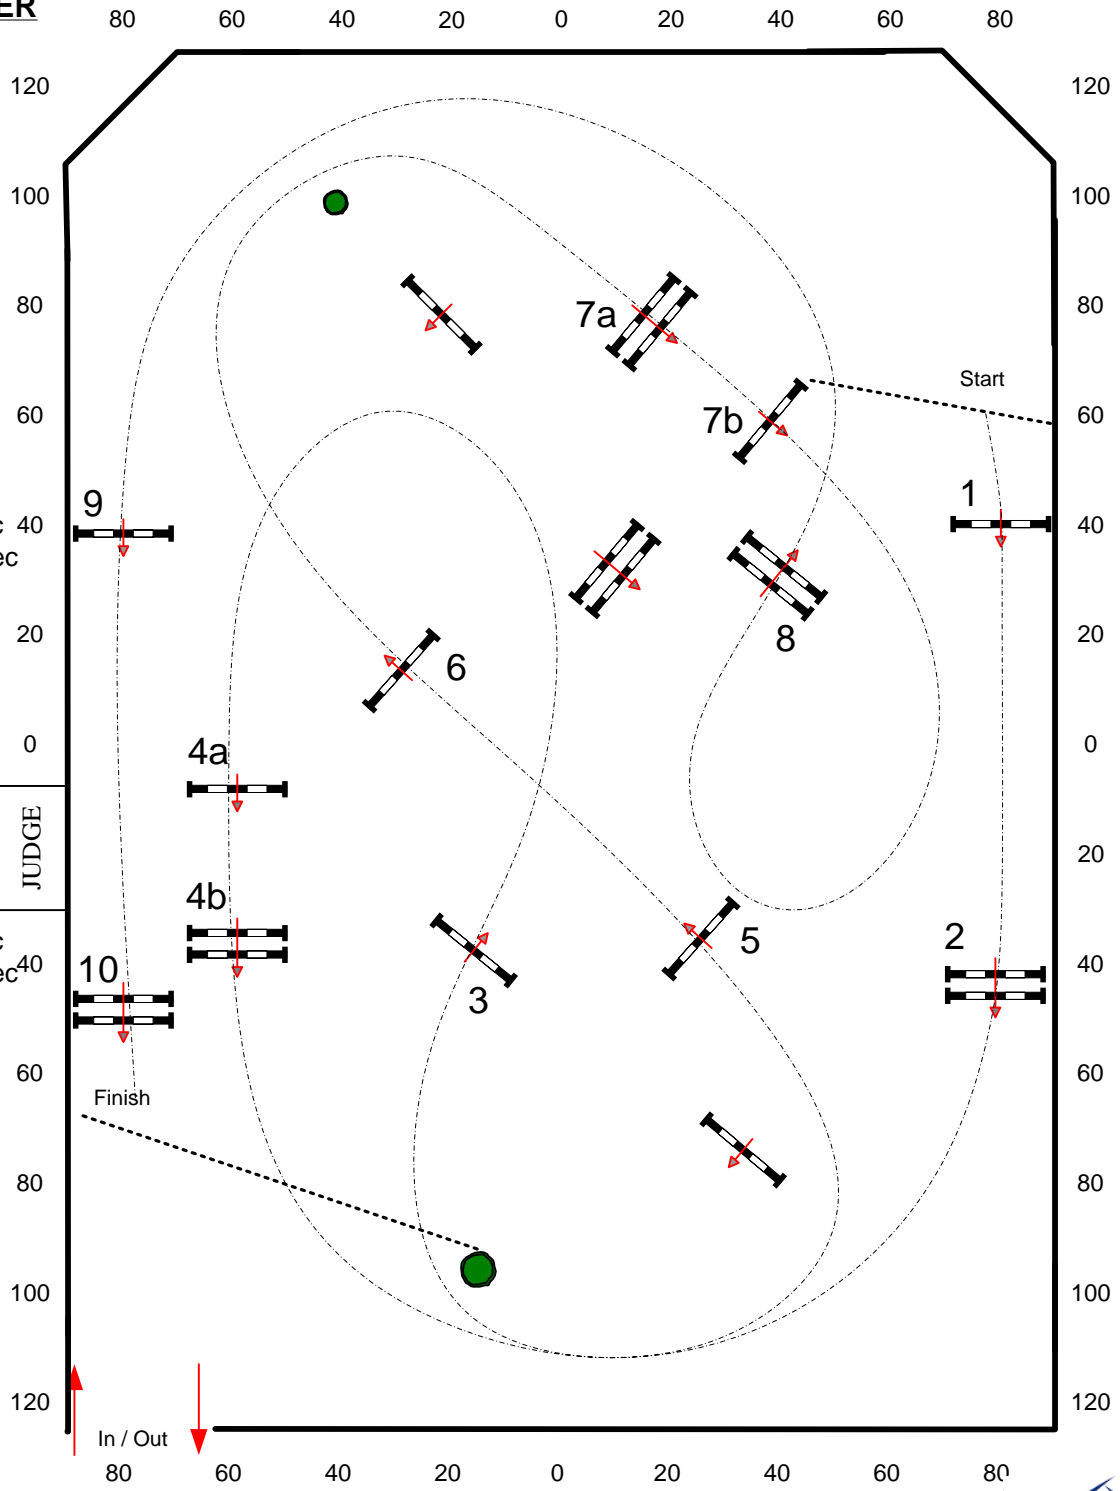

RING 6

3092-WIHS JUMPER PHASE 1.10m

Class Specifications
Table: II
Format: Equitation
Height: 1.1

Speed: 382 m/min

Length: 480 m
Time Allowed: 76 sec
Time Limit: 152 sec

1st Round: 1-10
Efforts: 12
Closed Efforts: 3
Options:

Jump-Off:
1-8-5-6-3-10
Length: 320 m
Time Allowed: 51 sec
Time Limit: 102 sec