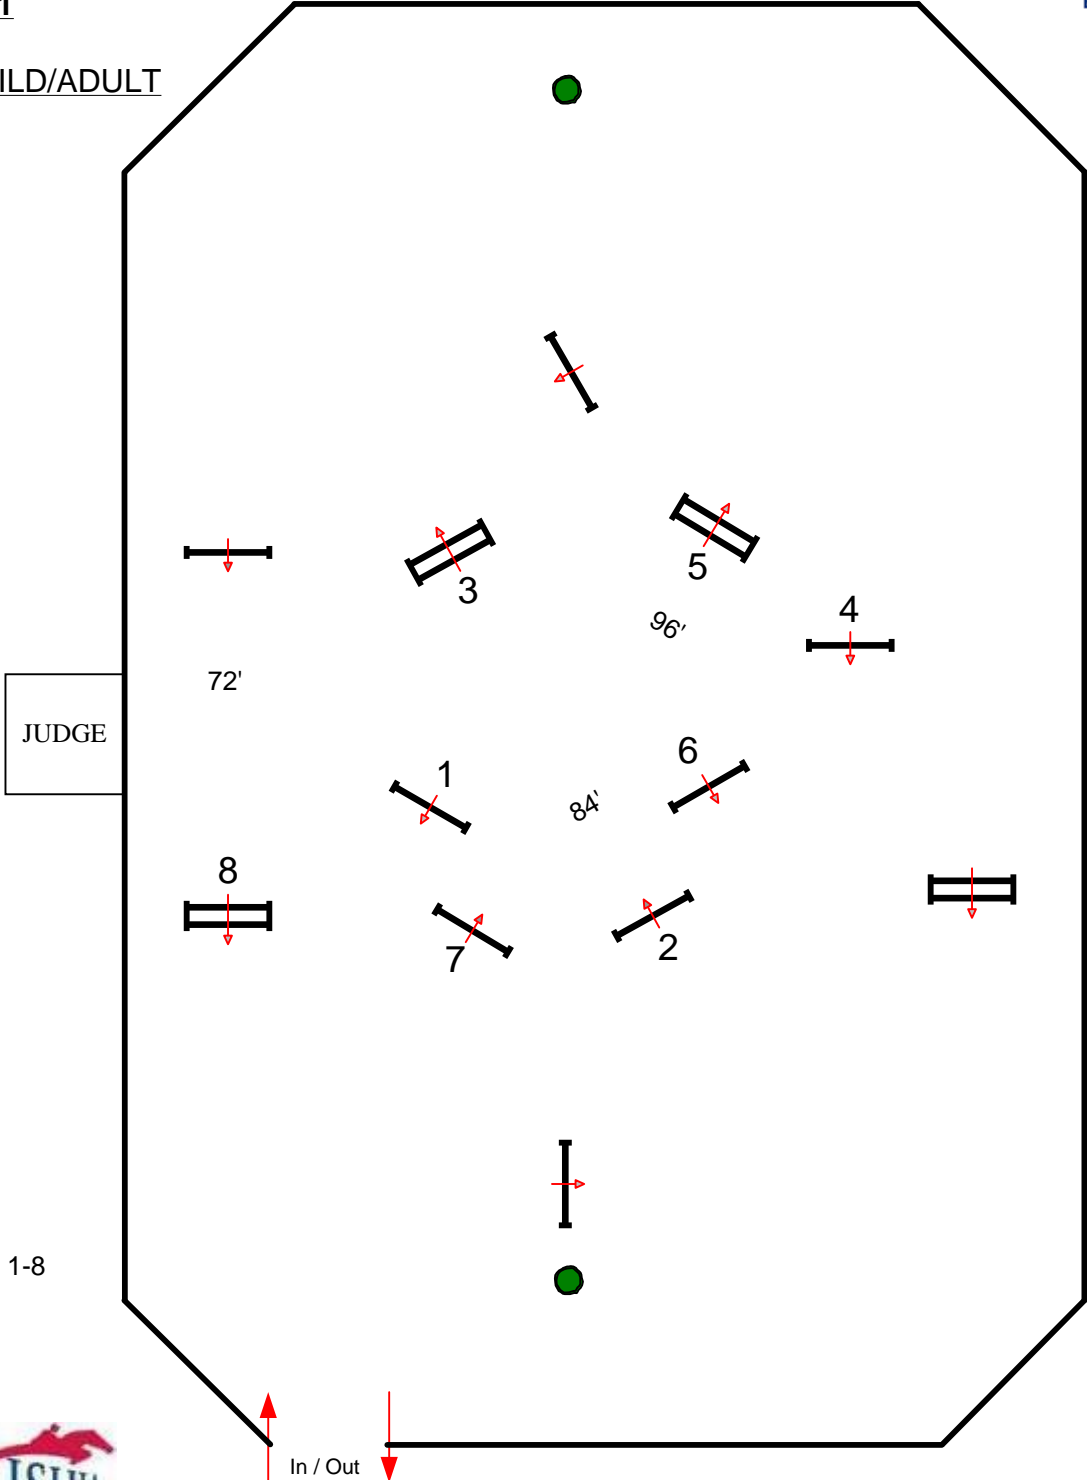

PRE-CHARITY

ROST

ROUND 1

LOW CHILD/ADULT
EQ

JUDGE

FENCES 1-8