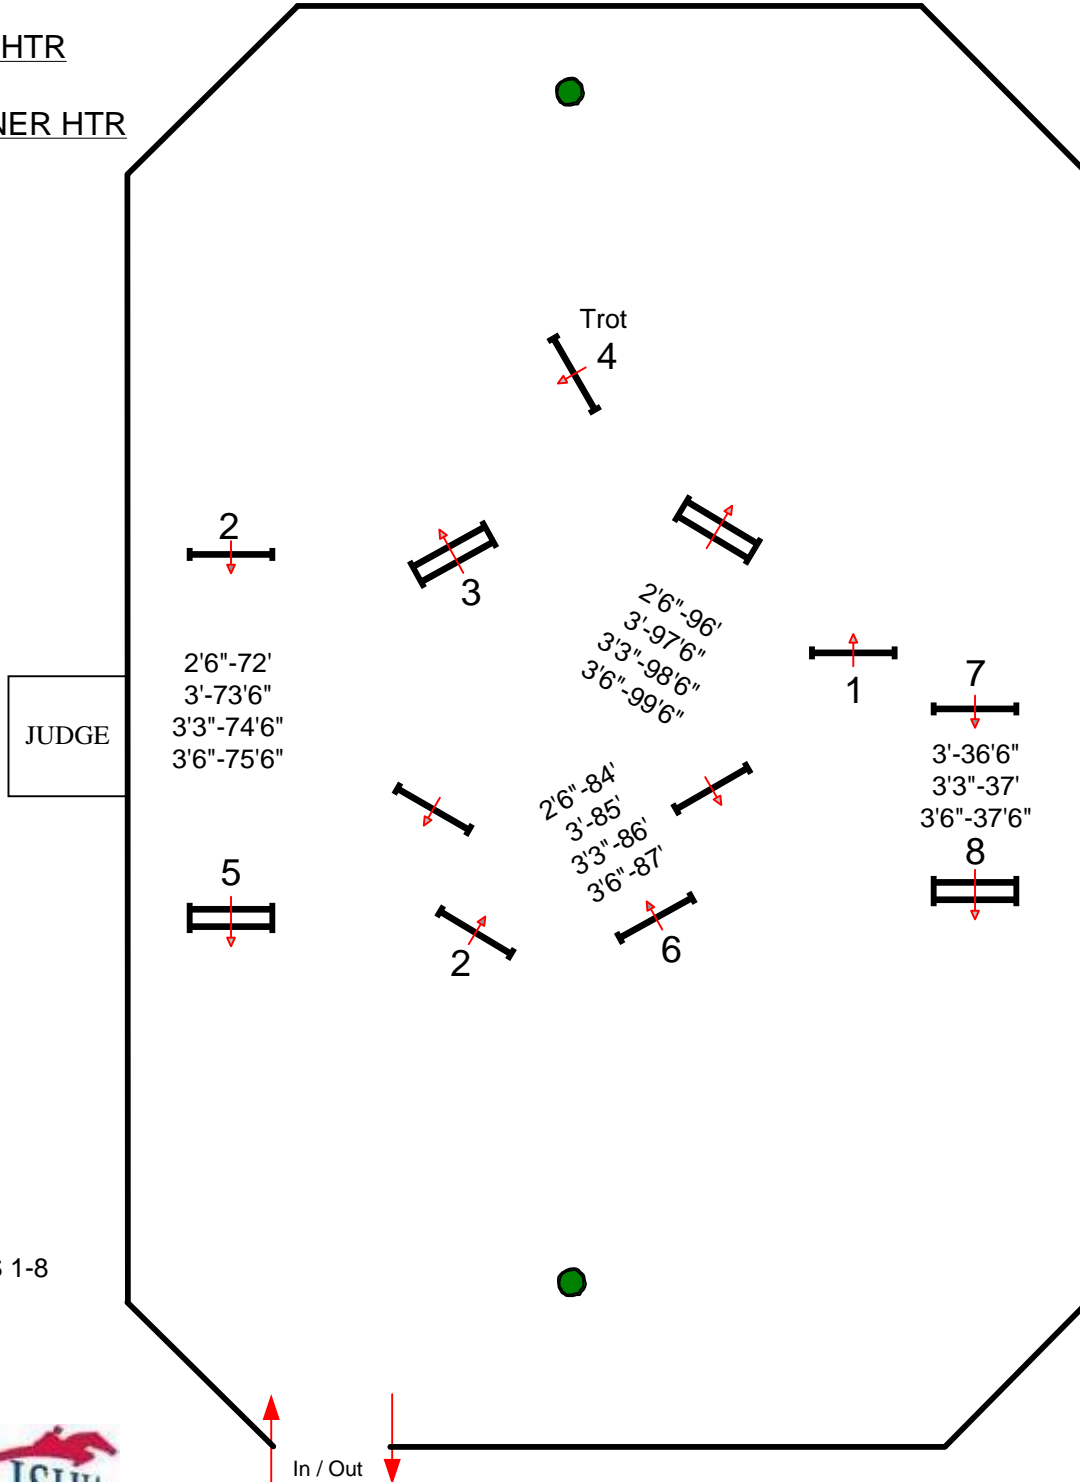

PRE-CHARITY

ROST

HANDY

JUNIOR HTR

AM OWNER HTR

FENCES 1-8

BY: DANNY MOORE