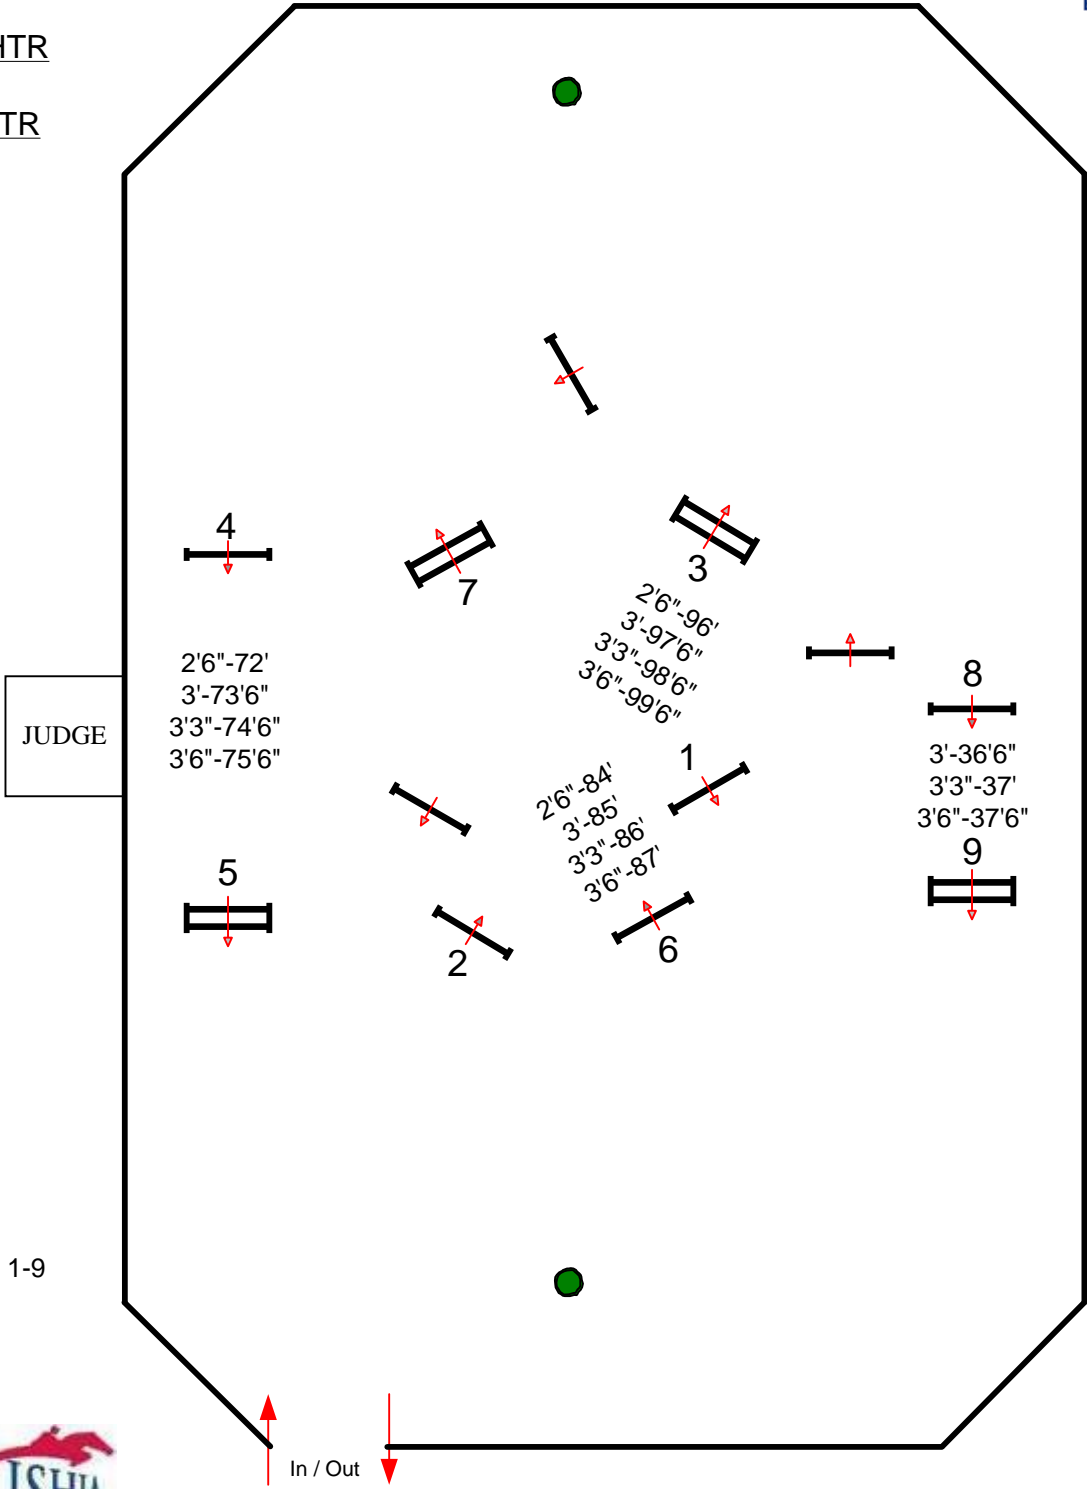

PRE-CHARITY

ROST

ROUND 2

ADULT HTR

CHILD HTR

BY: DANNY MOORE