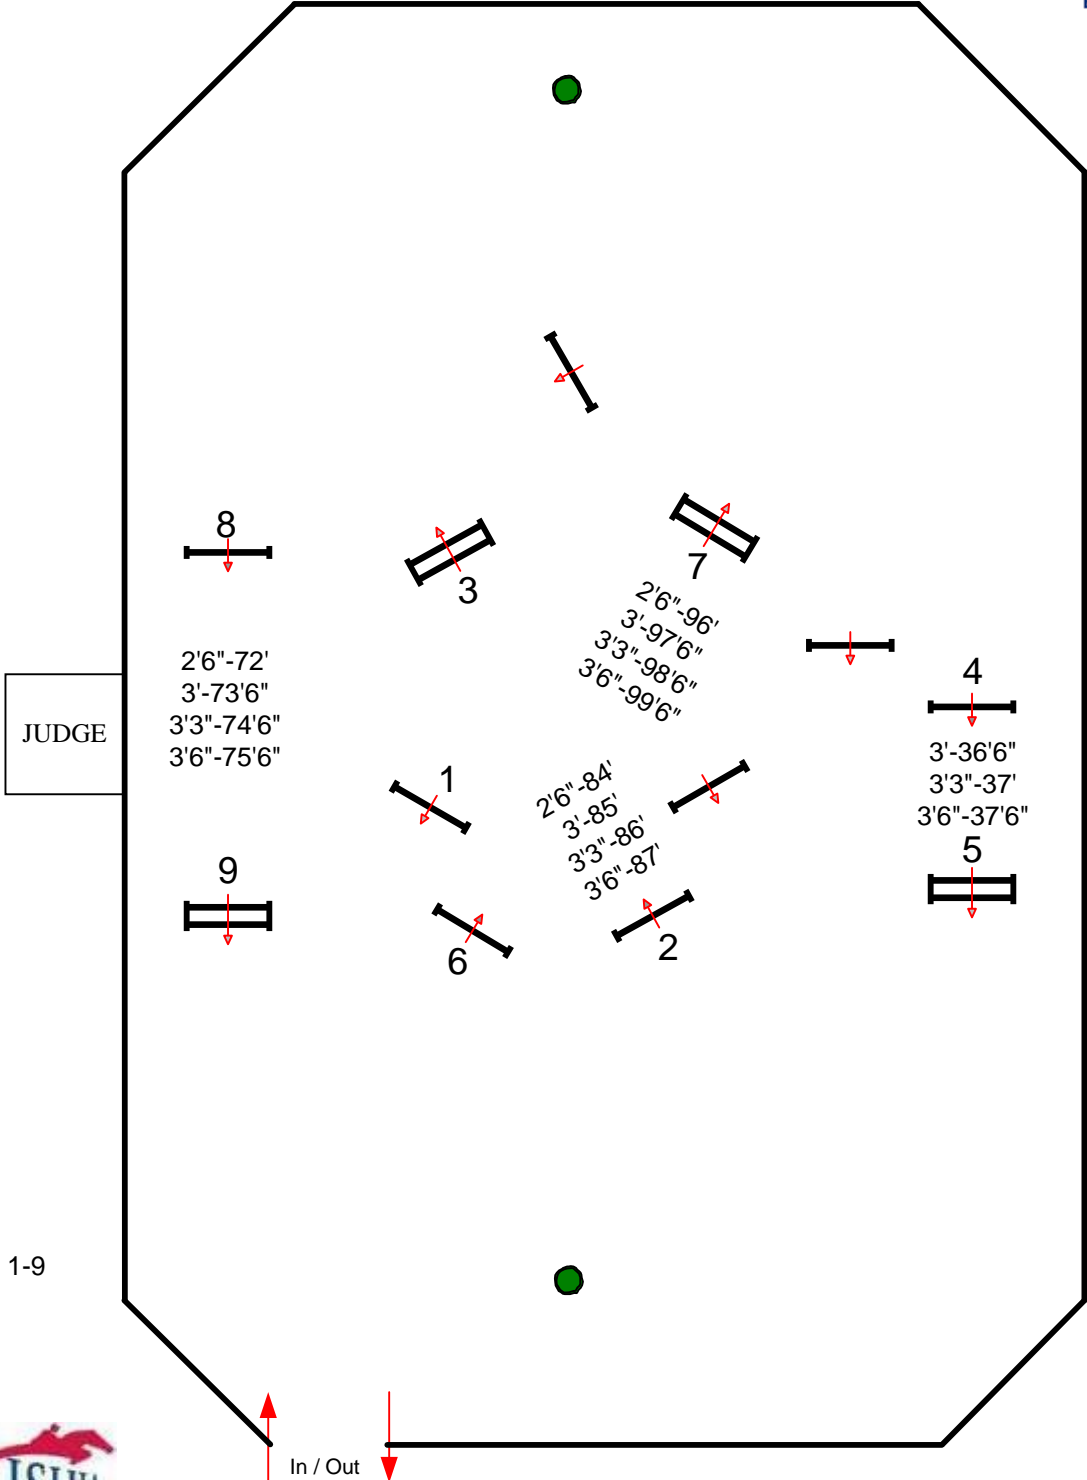

PRE-CHARITY

ROST

ADD BACK

3' WARM UP

JUDGE

2'6"-72'
3'-73'6"
3'3"-74'6"
3'6"-75'6"

2'6"-96'
3'-97'6"
3'3"-98'6"
3'6"-99'6"

3'-36'6"
3'3"-37'
3'6"-37'6"

FENCES 1-9

In / Out

BY: DANNY MOORE

PRE-CHARITY

ROST

ROUND 1
(3'6" - 3')

FENCES 1-9

In / Out