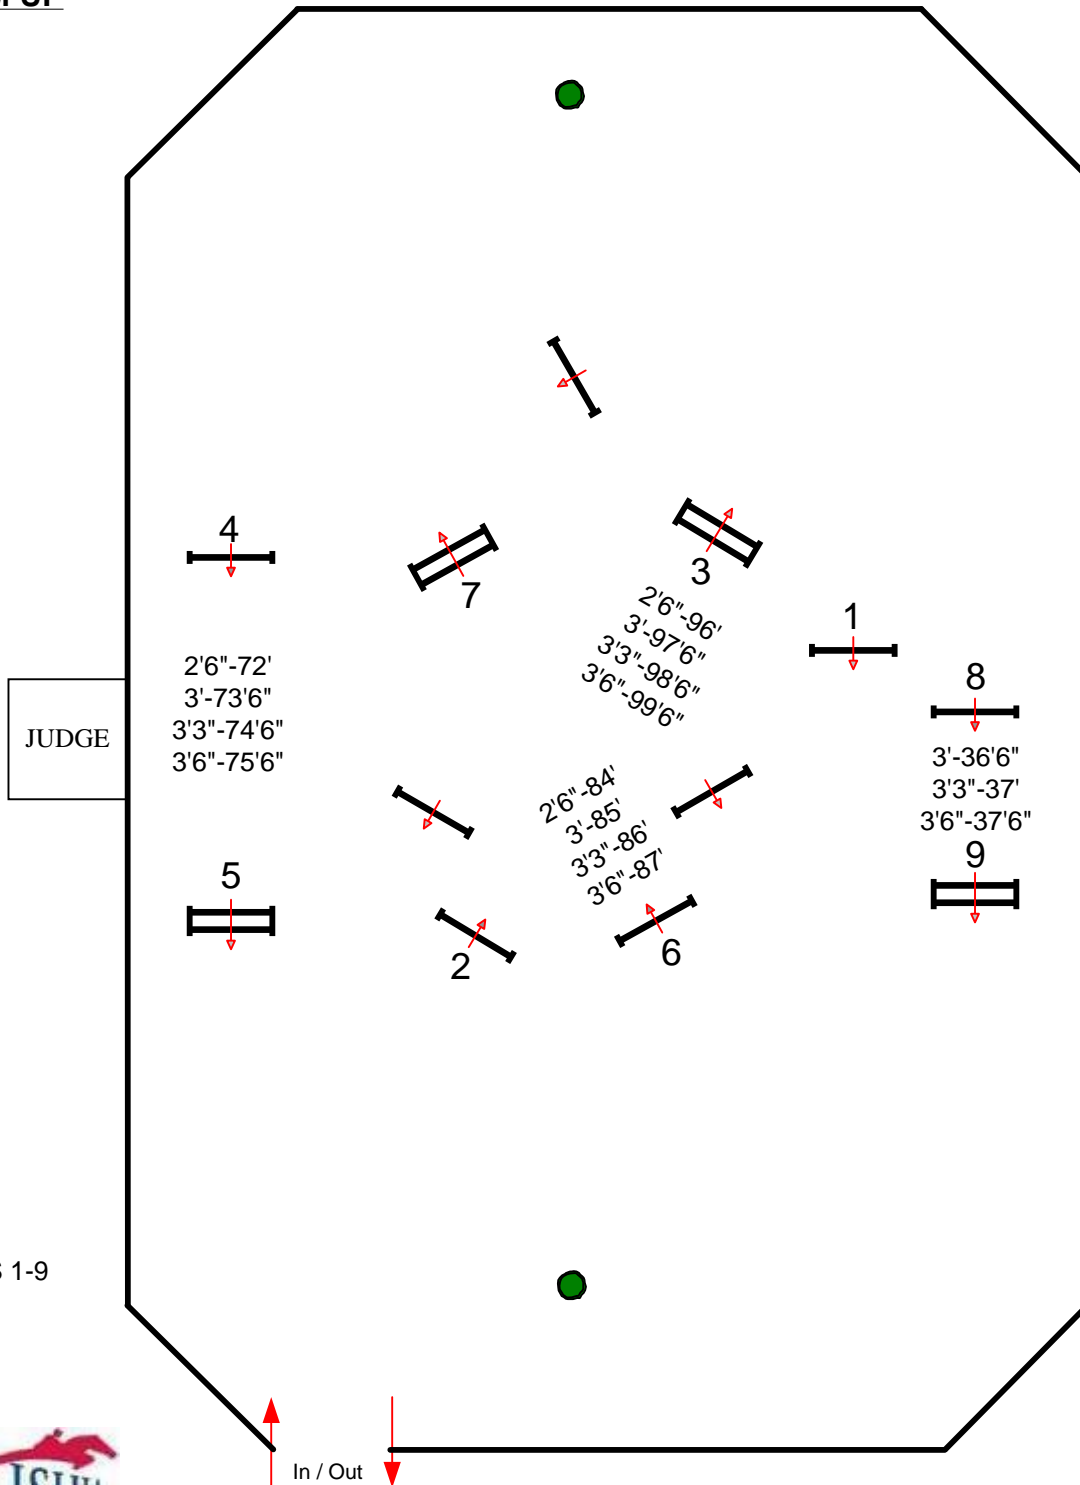

PRE-CHARITY

ROST

ADD BACK

3' WARM UP

JUDGE

2'6"-72'
3'-73'6"
3'3"-74'6"
3'6"-75'6"

2'6"-96'
3'-97'6"
3'3"-98'6"
3'6"-99'6"

3'-36'6"
3'3"-37'
3'6"-37'6"

FENCES 1-9

In / Out

BY: DANNY MOORE

PRE-CHARITY

ROST

ROUND 1
(3'6" - 3')

FENCES 1-9

In / Out