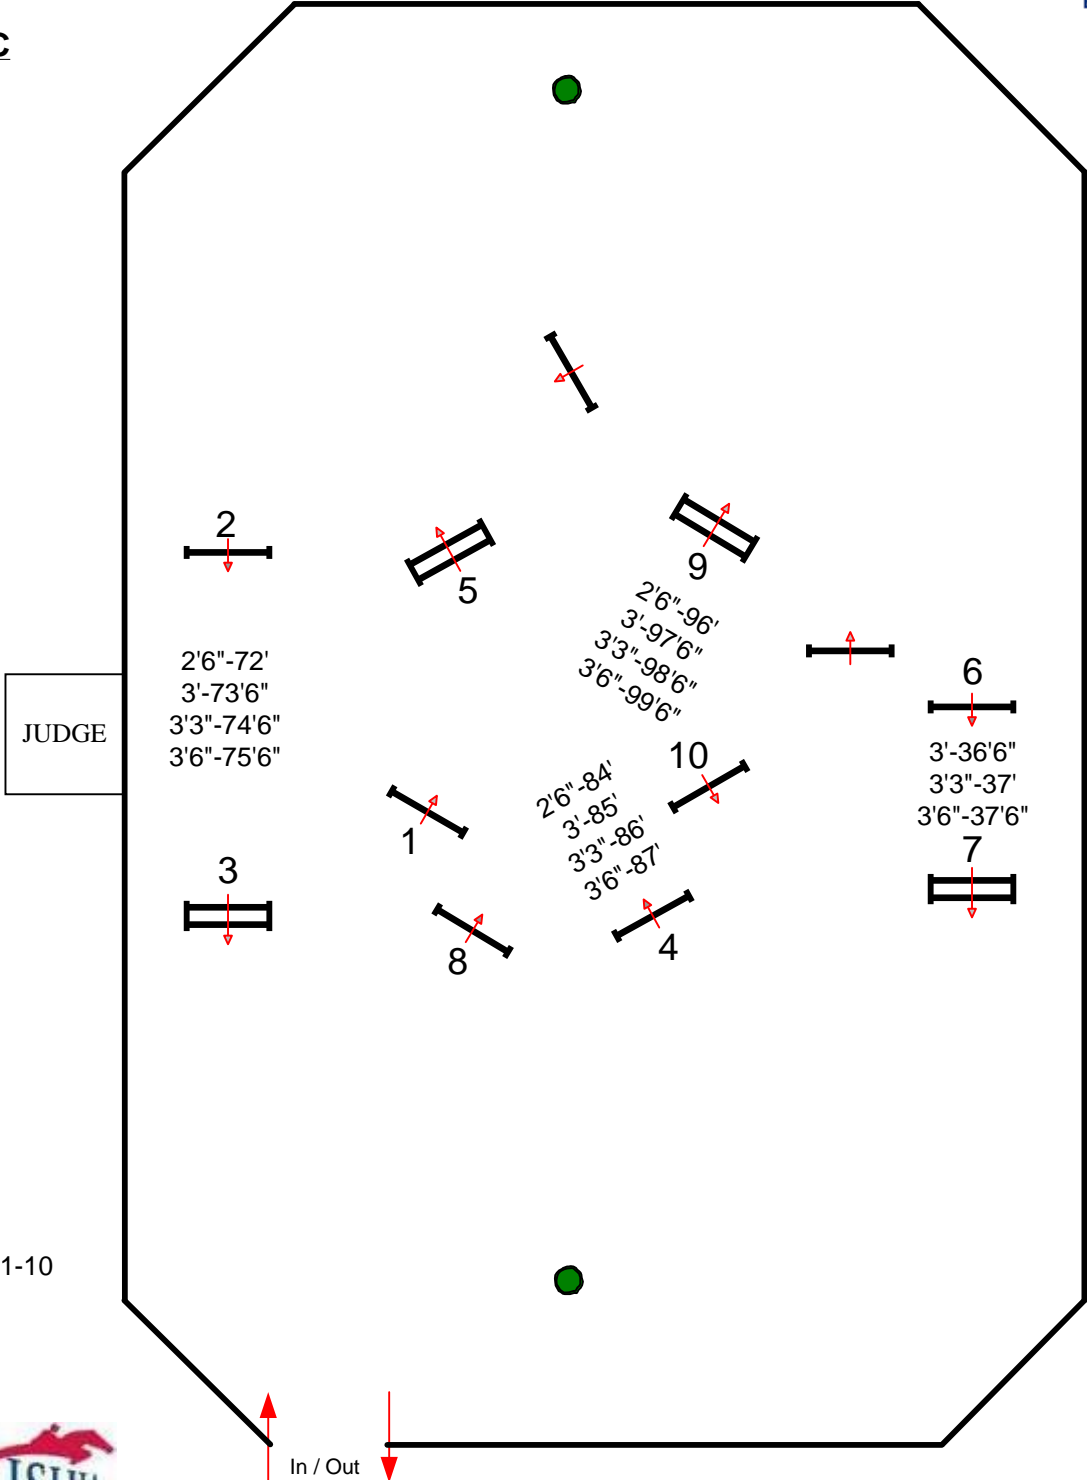

FENCES 1-9

In / Out

BY: DANNY MOORE

PRE-CHARITY

ROST

ROUND 1
(3'6" - 3')

FENCES 1-9

In / Out

CLASSIC

JUDGE

2'6"-72"
3'-73'6"
3'3"-74'6"
3'6"-75'6"

2'6"-96"
3'-97'6"
3'3"-98'6"
3'6"-99'6"

2'6"-84"
3'-85"
3'3"-86"
3'6"-87"

3'-36'6"
3'3"-37"
3'6"-37'6"

FENCES 1-10

In / Out