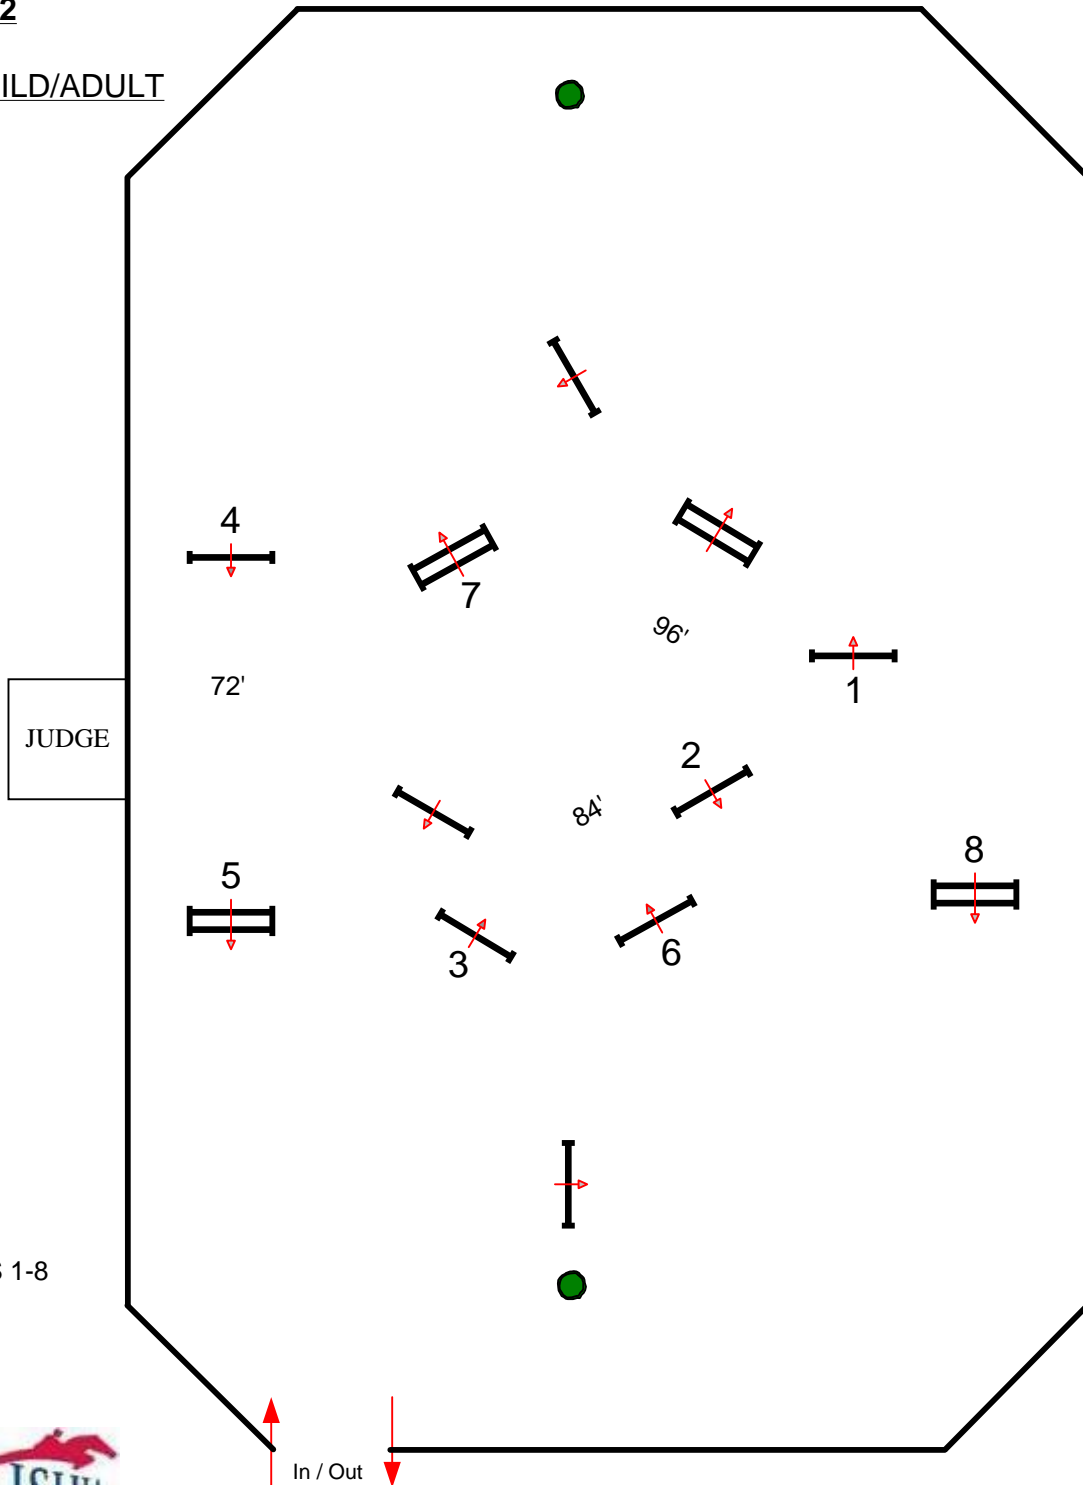

LOW CHILD/ADULT
EQ

JUDGE

FENCES 1-8

PRE-CHARITY

ROST

ROUND 2

LOW CHILD/ADULT
EQ

FENCES 1-8