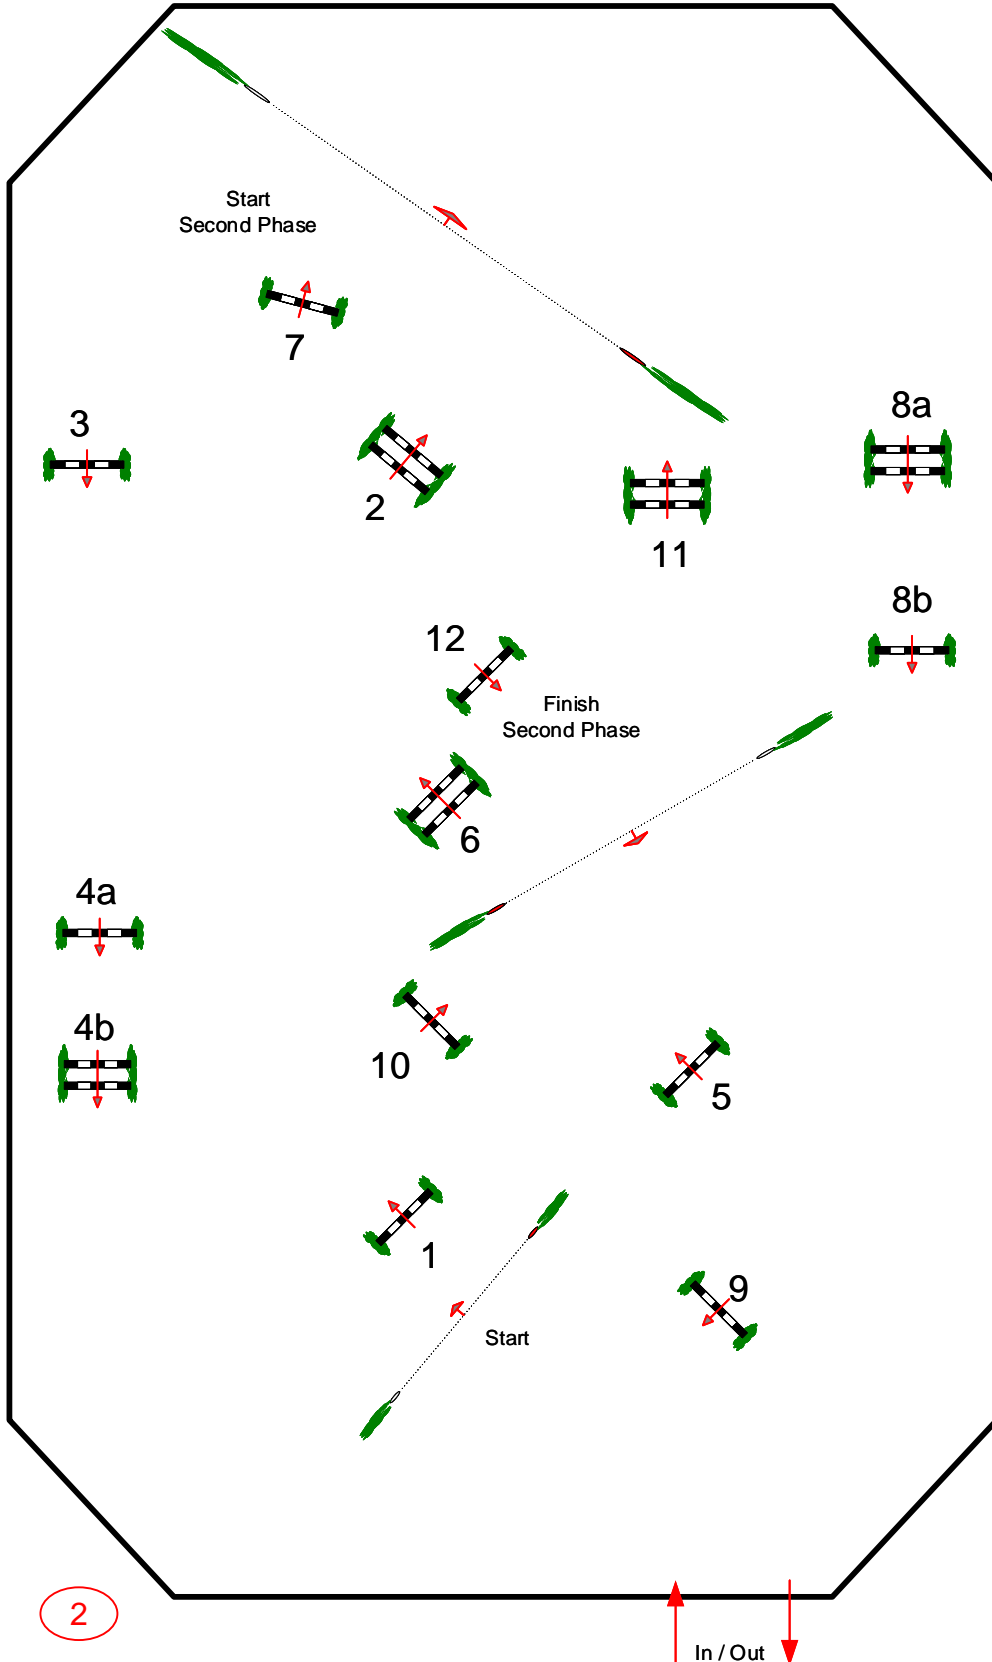

ESP Year End Awards Show

Saturday, December 5, 2020

Mogavero

- 781). Training Jumper
- 738). Low Children's Jumper
- 766). Low Adult Jumper
- 748). Take 2TB

Table: II
National RG: 2.2d

Speed: 350 m/min

Length: 260 m

Time allowed: 45 sec

Time limit: 90 sec

Obstacles: 1-7

Efforts: 8

Penalty sec

Closed combination:

1st Jump-off:

8a-8b-9-10-11-12

Length: 230 m

Time allowed: 40 sec

Time limit: 80 sec

Course Designer: Jasen Shelley