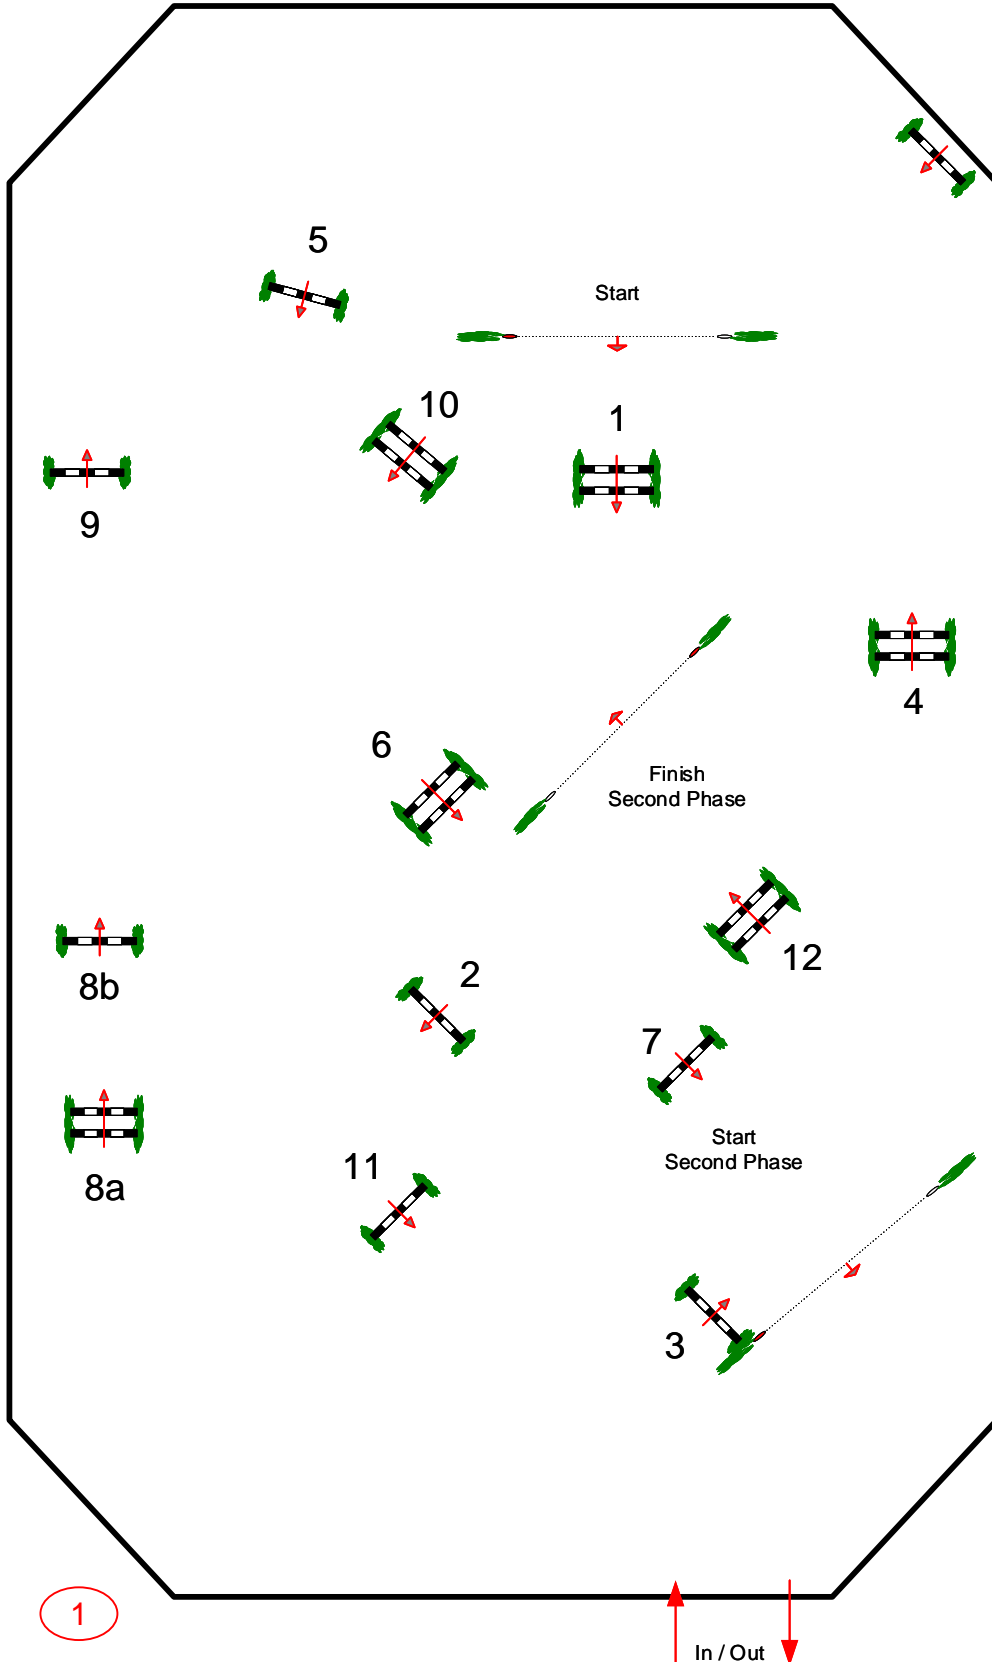

Saturday, December 5, 2020

Mogavero

784).Puddle Jumper Open
796).Puddle Jumper Jr/Am
791).Hopeful Jumper
751).Training Jumper

Table: II
National RG: 2.2d

Speed: 350 m/min

Length: 270 m

Time allowed: 47 sec

Time limit: 94 sec

Obstacles: 1-7

Efforts: 7

Penalty sec

Closed combination:

1st Jump-off:

8a-8b-9-10-11-12

Length: 270 m

Time allowed: 47 sec

Time limit: 94 sec

Course Designer: Jasen Shelley