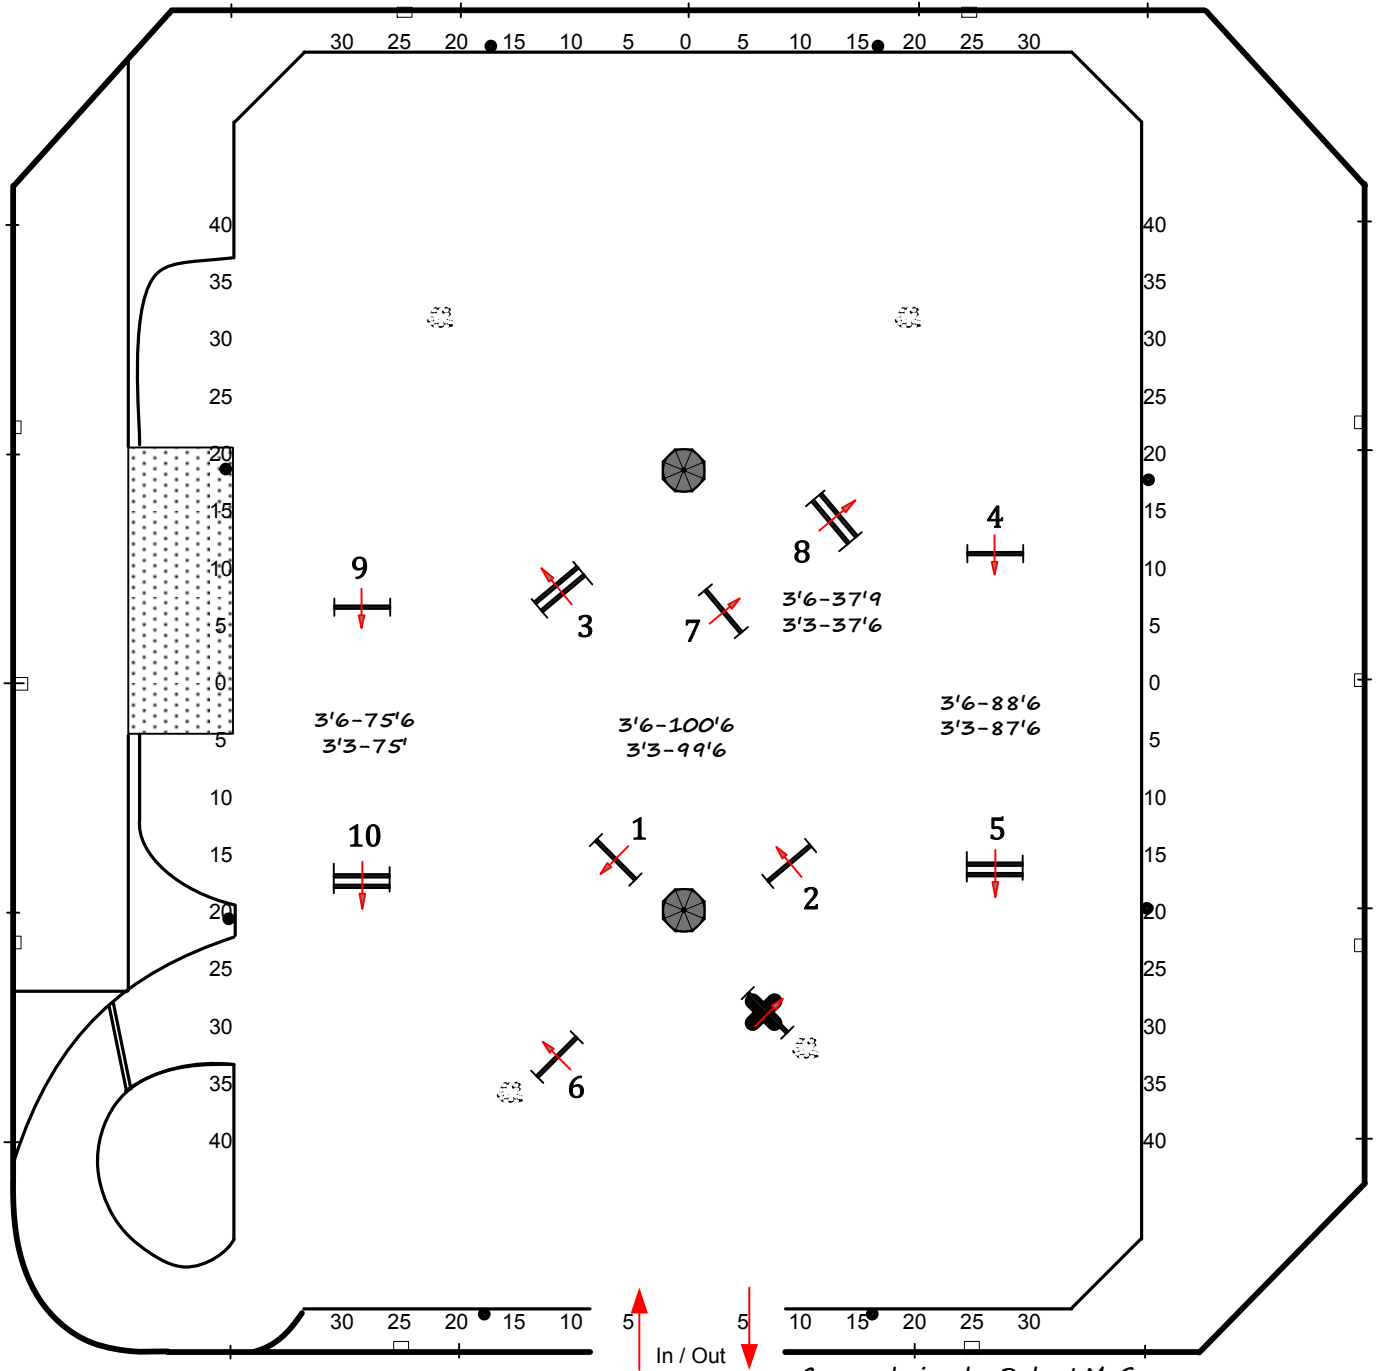

INTERNATIONAL ARENA

First Course

- 274- Amateur Owner 3'6
- 379- Amateur Owner 3'3 18-35
- 394- Amateur Owner 3'3 36+
- 304- Small Junior 3'6
- 309- Large Junior 3'6 15U
- 334- Large Junior 3'6 16-17
- 339- Junior Hunter 3'3

fences 1-9

INTERNATIONAL ARENA Second Course (handy)

Course design by Robert McGregor

- 275- Amateur Owner 3'6
- 380- Amateur Owner 3'3 18-35
- 395- Amateur Owner 3'3 36+
- 305- Small Junior 3'6
- 310- Large Junior 3'6 15U
- 335- Large Junior 3'6 16-17
- 340- Junior Hunter 3'3

fences 1-8

*trot fence #8

INTERNATIONAL ARENA

Classic Course

Rd 2

910- Amateur Owner 3'3/3'6 Classic
 909- Junior Hunter 3'3/3'6 Classic

fences 1-10