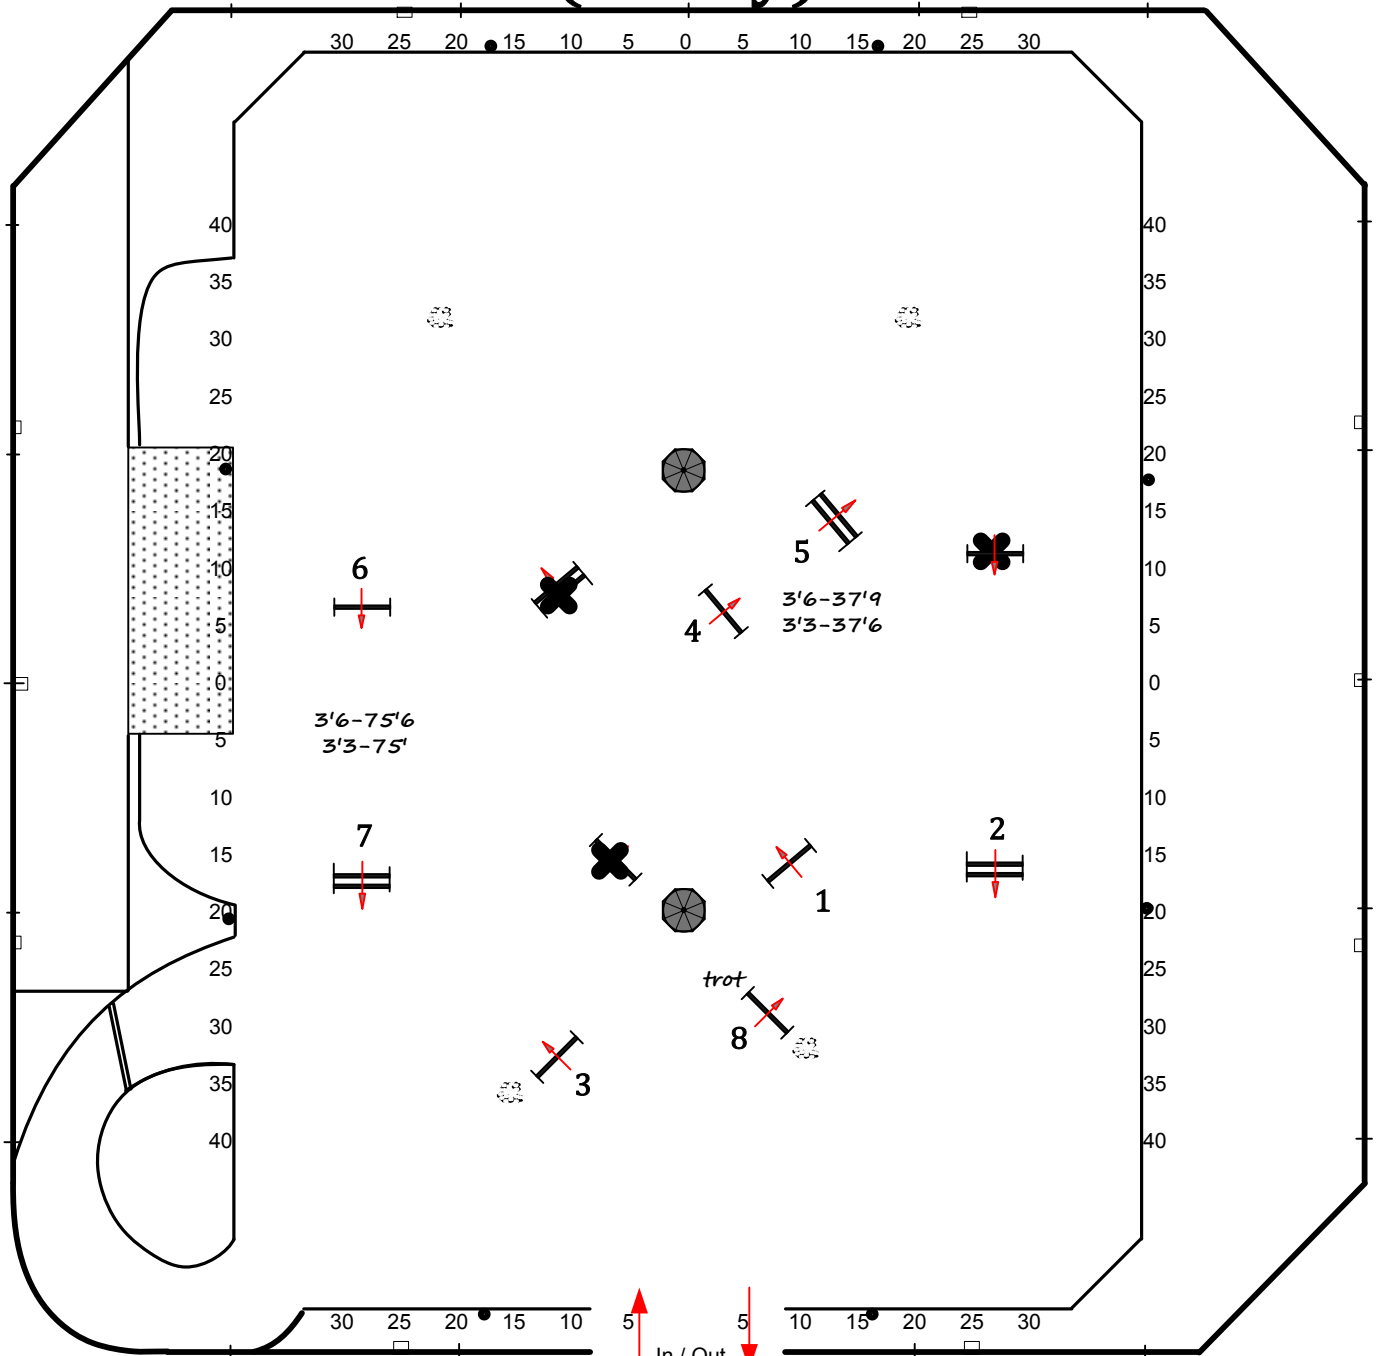

INTERNATIONAL ARENA

First Course

- 274- Amateur Owner 3'6
- 379- Amateur Owner 3'3 18-35
- 394- Amateur Owner 3'3 36+
- 304- Small Junior 3'6
- 309- Large Junior 3'6 15U
- 334- Large Junior 3'6 16-17
- 339- Junior Hunter 3'3

fences 1-9

INTERNATIONAL ARENA Second Course (handy)

Course design by Robert McGregor

- 275- Amateur Owner 3'6
- 380- Amateur Owner 3'3 18-35
- 395- Amateur Owner 3'3 36+
- 305- Small Junior 3'6
- 310- Large Junior 3'6 15U
- 335- Large Junior 3'6 16-17
- 340- Junior Hunter 3'3

fences 1-8

*trot fence #8

INTERNATIONAL ARENA

Classic Course

Rd 2

910- Amateur Owner 3'3/3'6 Classic
 909- Junior Hunter 3'3/3'6 Classic

fences 1-10