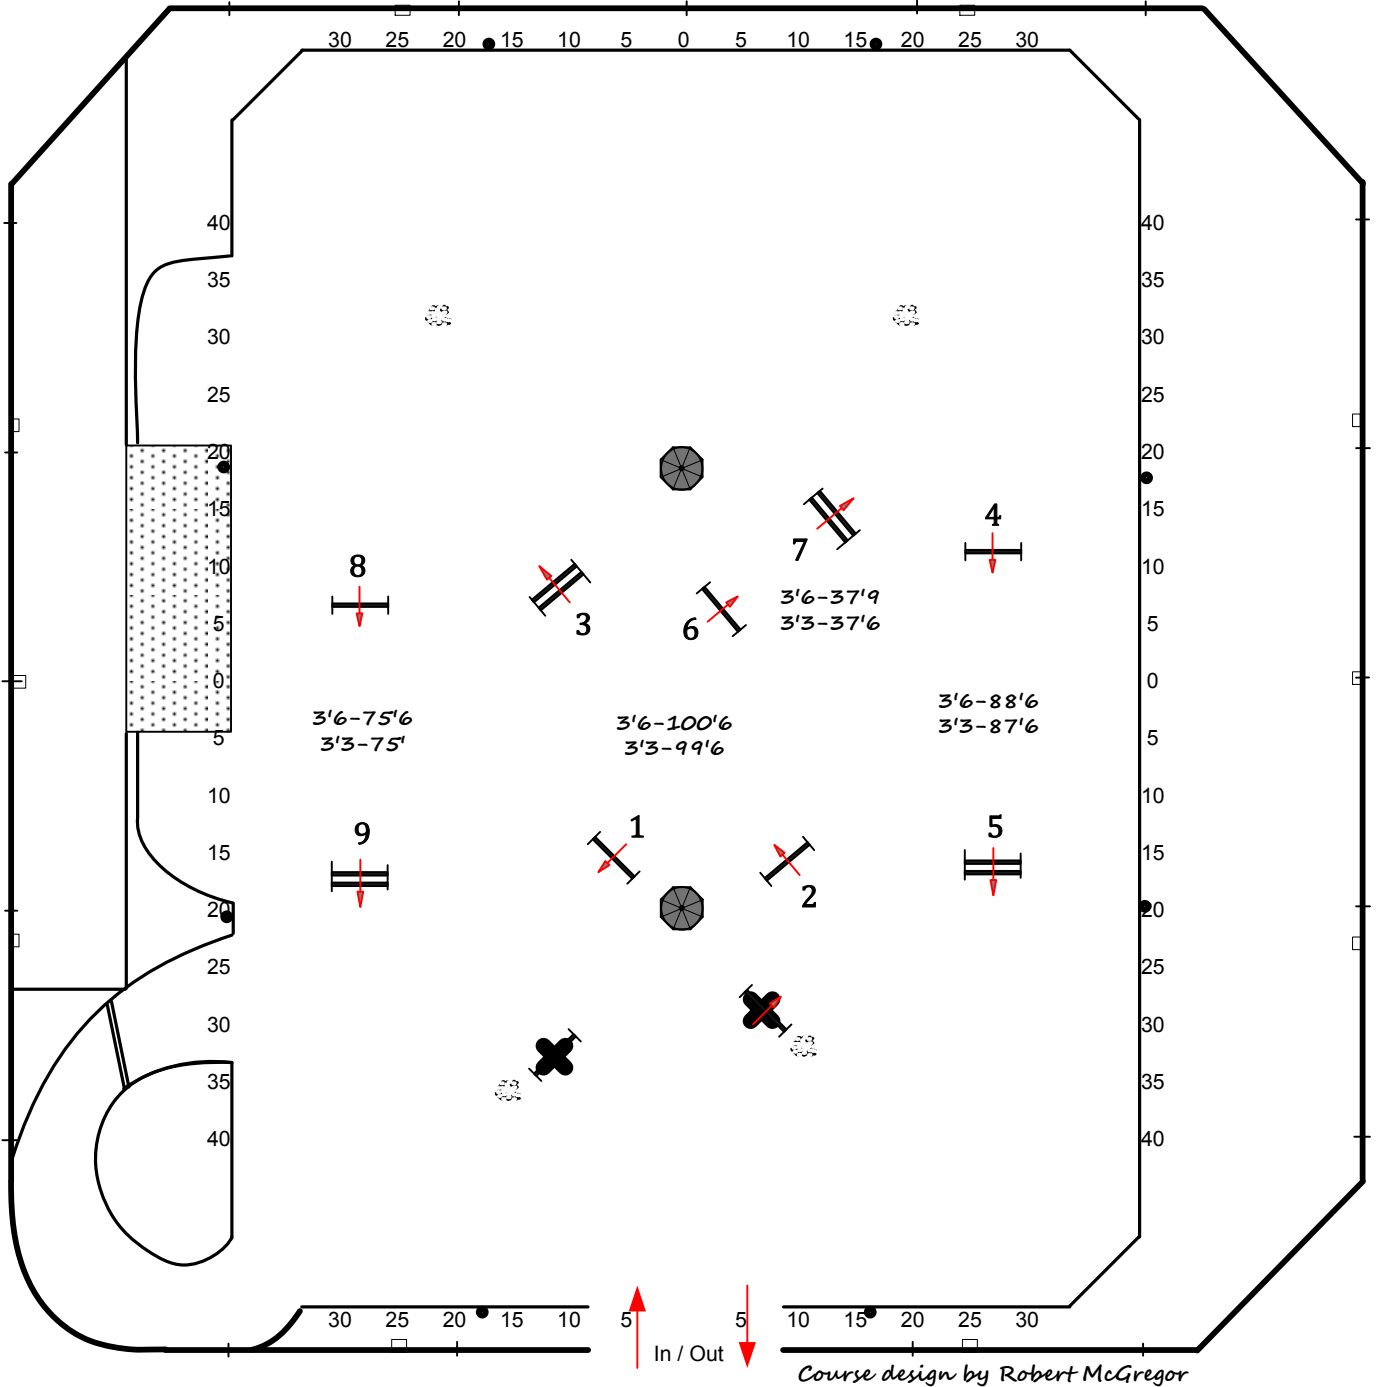

INTERNATIONAL ARENA

First Course

- 274- Amateur Owner 3'6
- 379- Amateur Owner 3'3 18-35
- 394- Amateur Owner 3'3 36+
- 304- Small Junior 3'6
- 309- Large Junior 3'6 15U
- 334- Large Junior 3'6 16-17
- 339- Junior Hunter 3'3

fences 1-9

INTERNATIONAL ARENA Second Course (handy)

Course design by Robert McGregor

- 275- Amateur Owner 3'6
- 380- Amateur Owner 3'3 18-35
- 395- Amateur Owner 3'3 36+
- 305- Small Junior 3'6
- 310- Large Junior 3'6 15U
- 335- Large Junior 3'6 16-17
- 340- Junior Hunter 3'3

fences 1-8

*trot fence #8

INTERNATIONAL ARENA

Classic Course

Rd 2

910- Amateur Owner 3'3/3'6 Classic
 909- Junior Hunter 3'3/3'6 Classic

fences 1-10