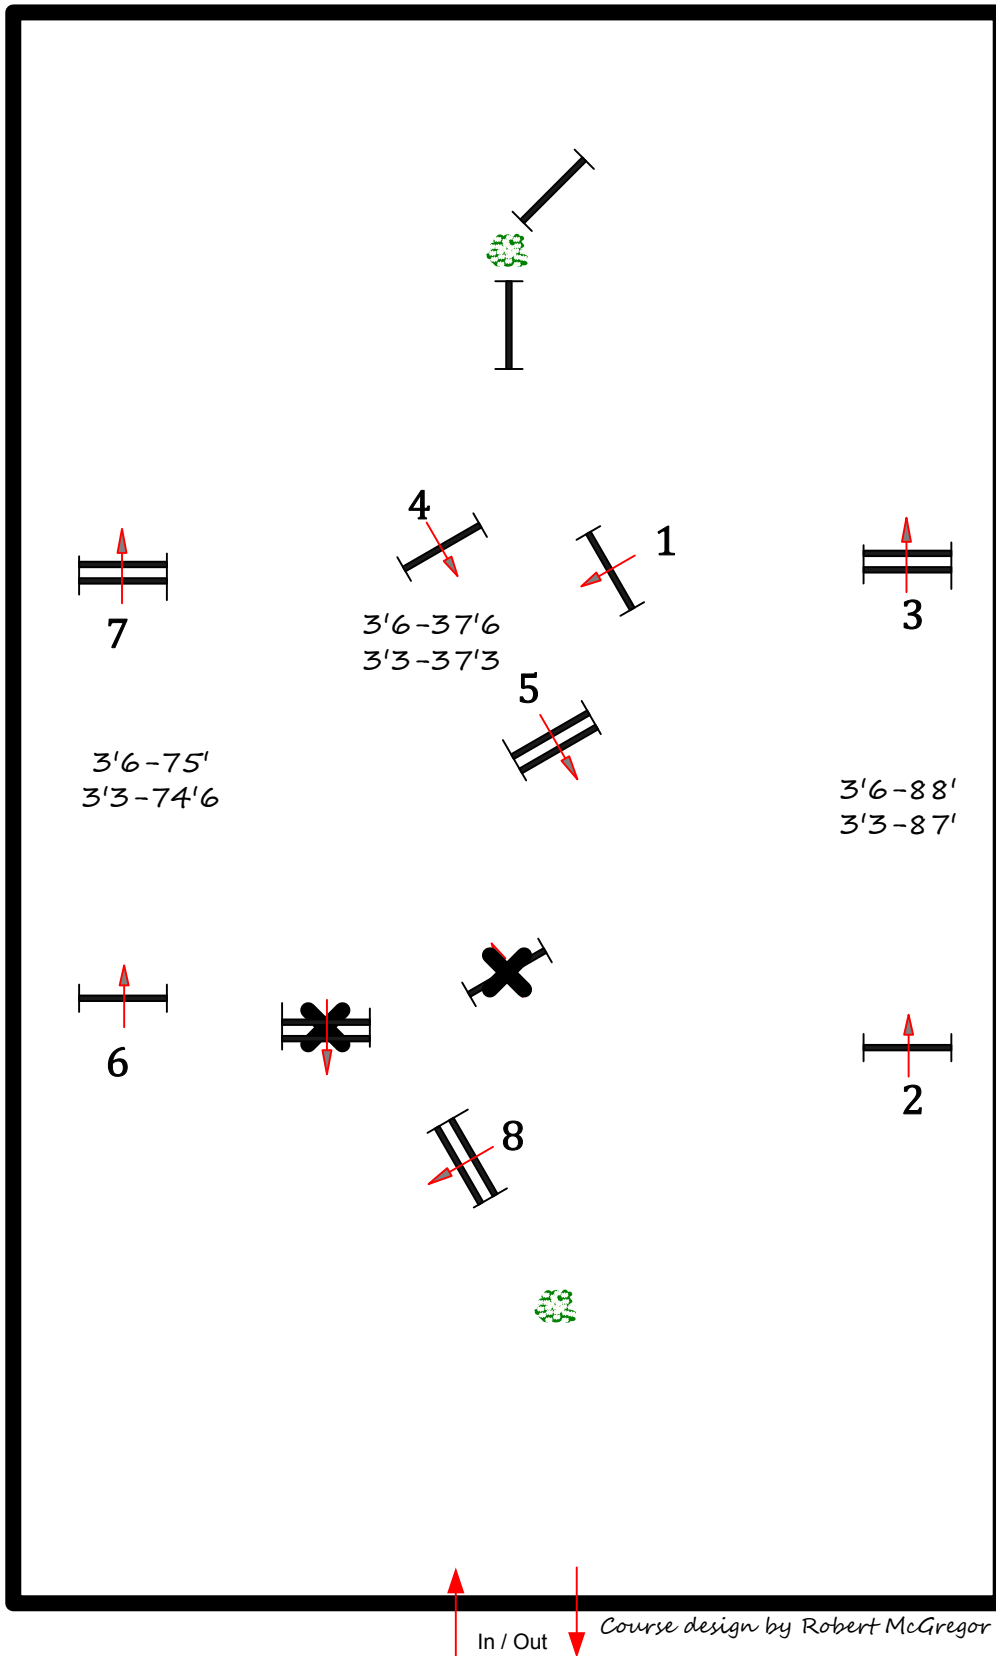

## First Course

fences 1-8

2631- Amateur Owner 3'3 36+  
2617- Amateur Owner 3'6 36+  
2802- Junior Hunter 3'6 15U

In / Out

Course design by Robert McGregor