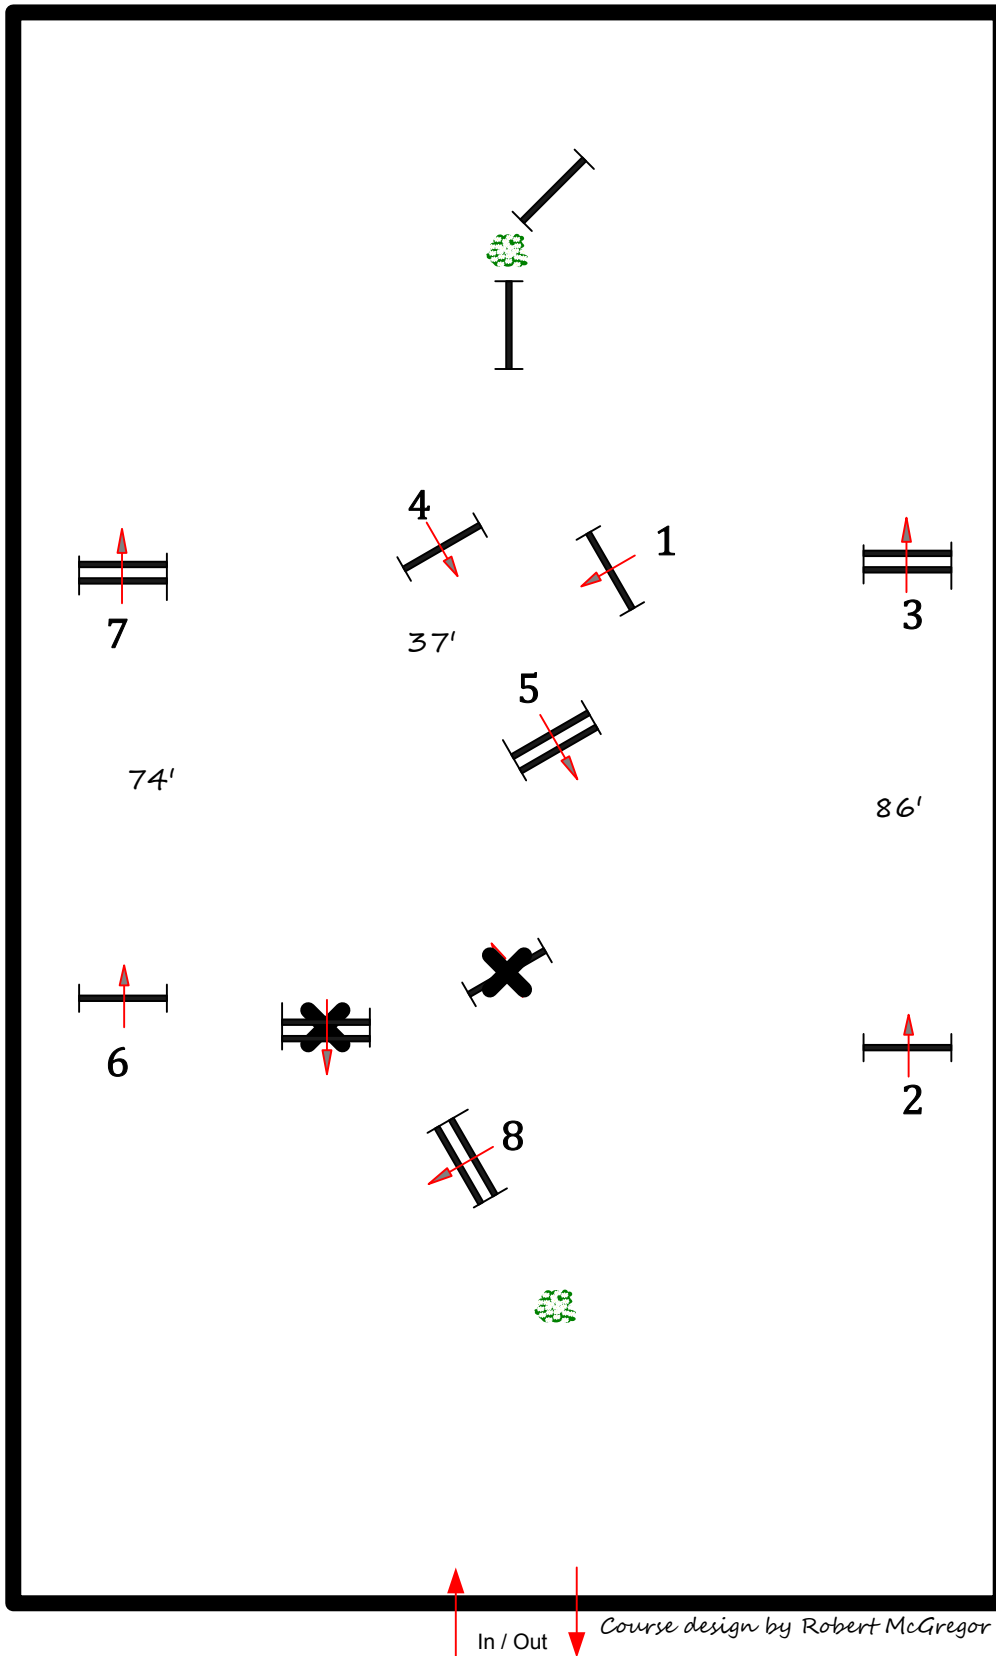

Winter Equestrian Festival

E.R. Mische Grand Hunter

First Course

fences 1-8

2734- Adult Amateur Older
2704- Adult Amateur Younger
2719- Adult Amateur Middle

Course design by Robert McGregor