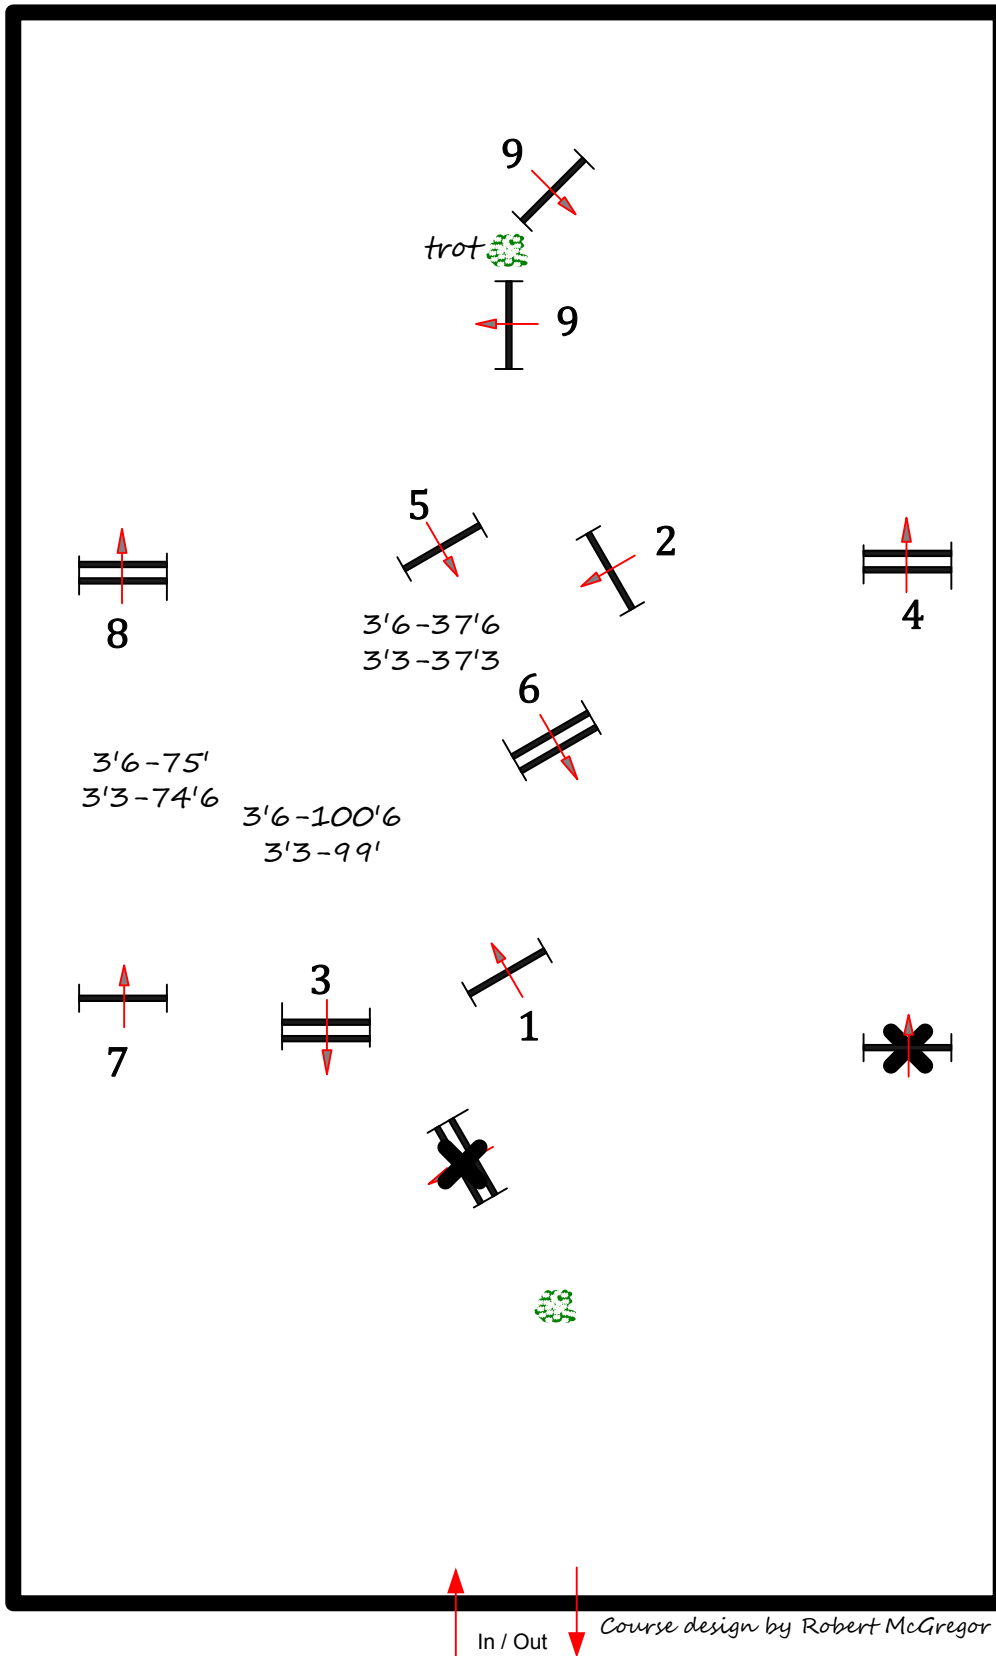

Winter Equestrian Festival

E.R. Mische Grand Hunter

Second Course (handy)

fences 1-9

2632- Amateur Owner 3'3 36+
2618- Amateur Owner 3'6 36+
2803- Junior Hunter 3'6 15U

*trot fence 9