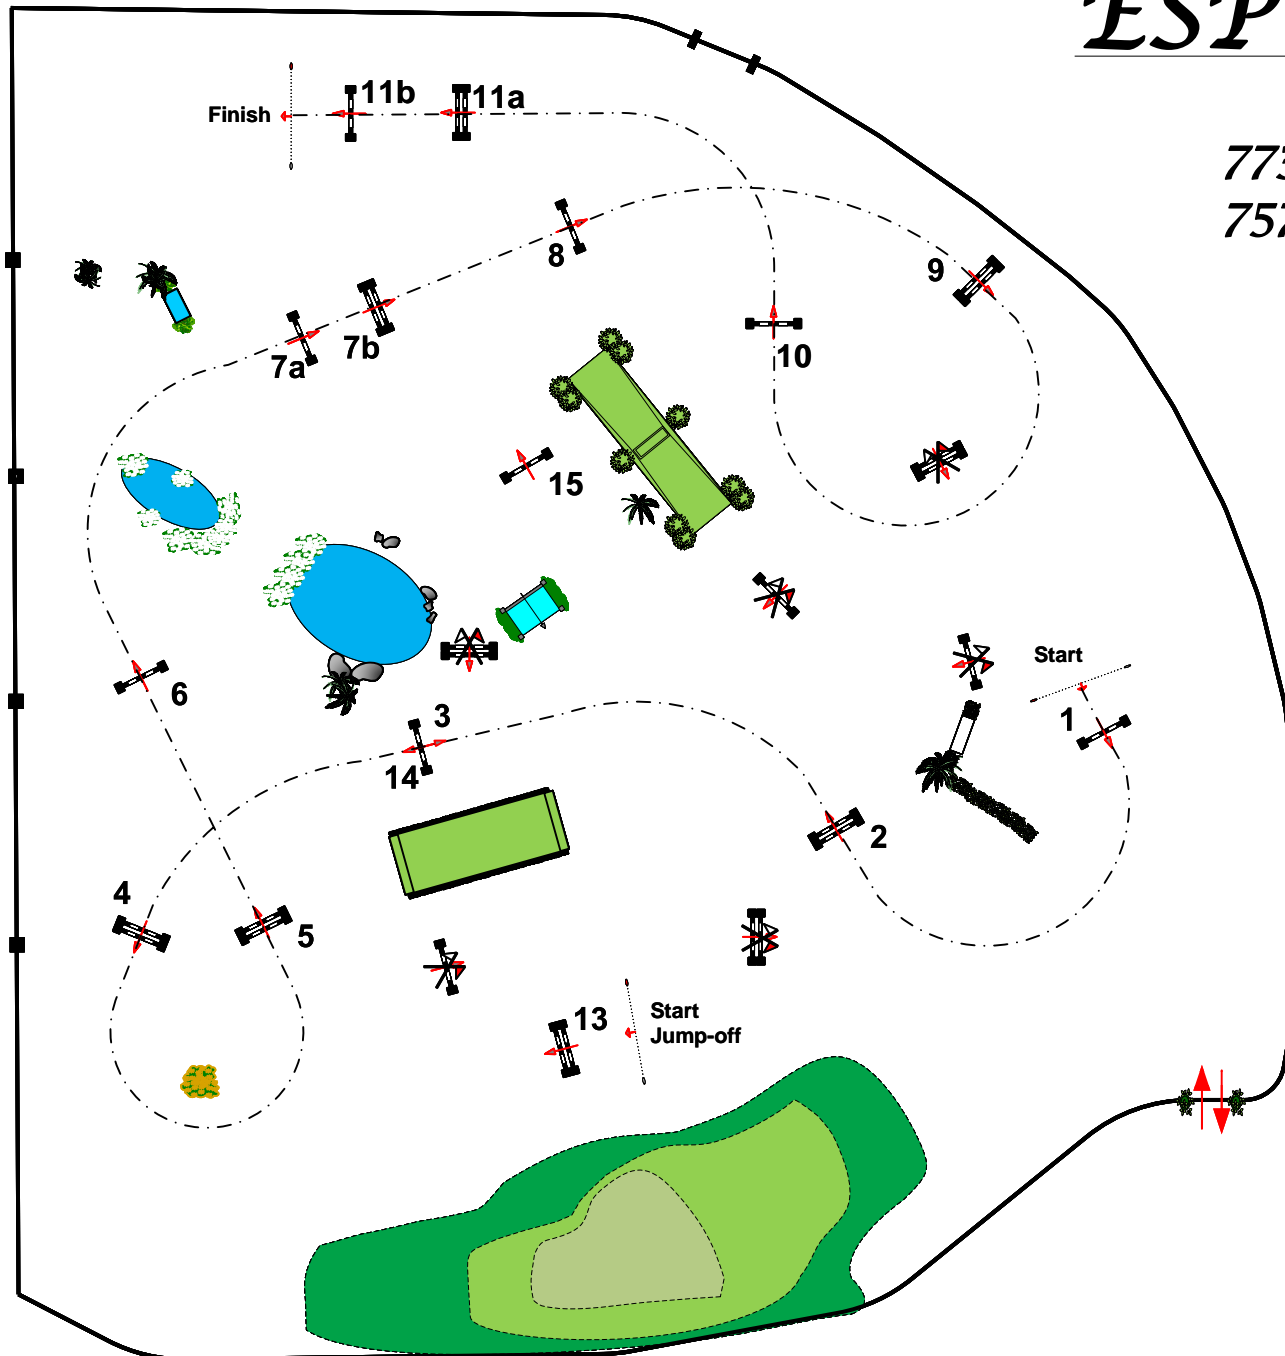

Friday, June 3 2022

ESP JUNE I

773 Medium JR/AO Jumper
757 7 Year Old Jumper

Table: II 2b
Height: 1.30m
Speed: 350 m/min
Length: 475 m
Time allowed: 82 sec
Time limit: 164 sec
Obstacles: 1-11
Efforts: 13

Jump Off:
13-14-15-9-10-11ab

Length: 305 m
Time allowed: 52 sec
Time limit: 144 sec

Course Designer : 
Andy Christiansen

ECU

Wellington International

Friday, June 3 2022

ESP JUNE I

807 1.40m Bainbridge Open Stake

Table: II 2b
Height: 1.40m
Speed: 375 m/min
Length: m
Time allowed: sec
Time limit: sec
Obstacles: 1-12
Efforts: 15

Jump Off:
1-2-3-6-14-10ab-15
Length: 325 m
Time allowed: 52 sec
Time limit: 104 sec

Course Designer : 
Andy Christiansen