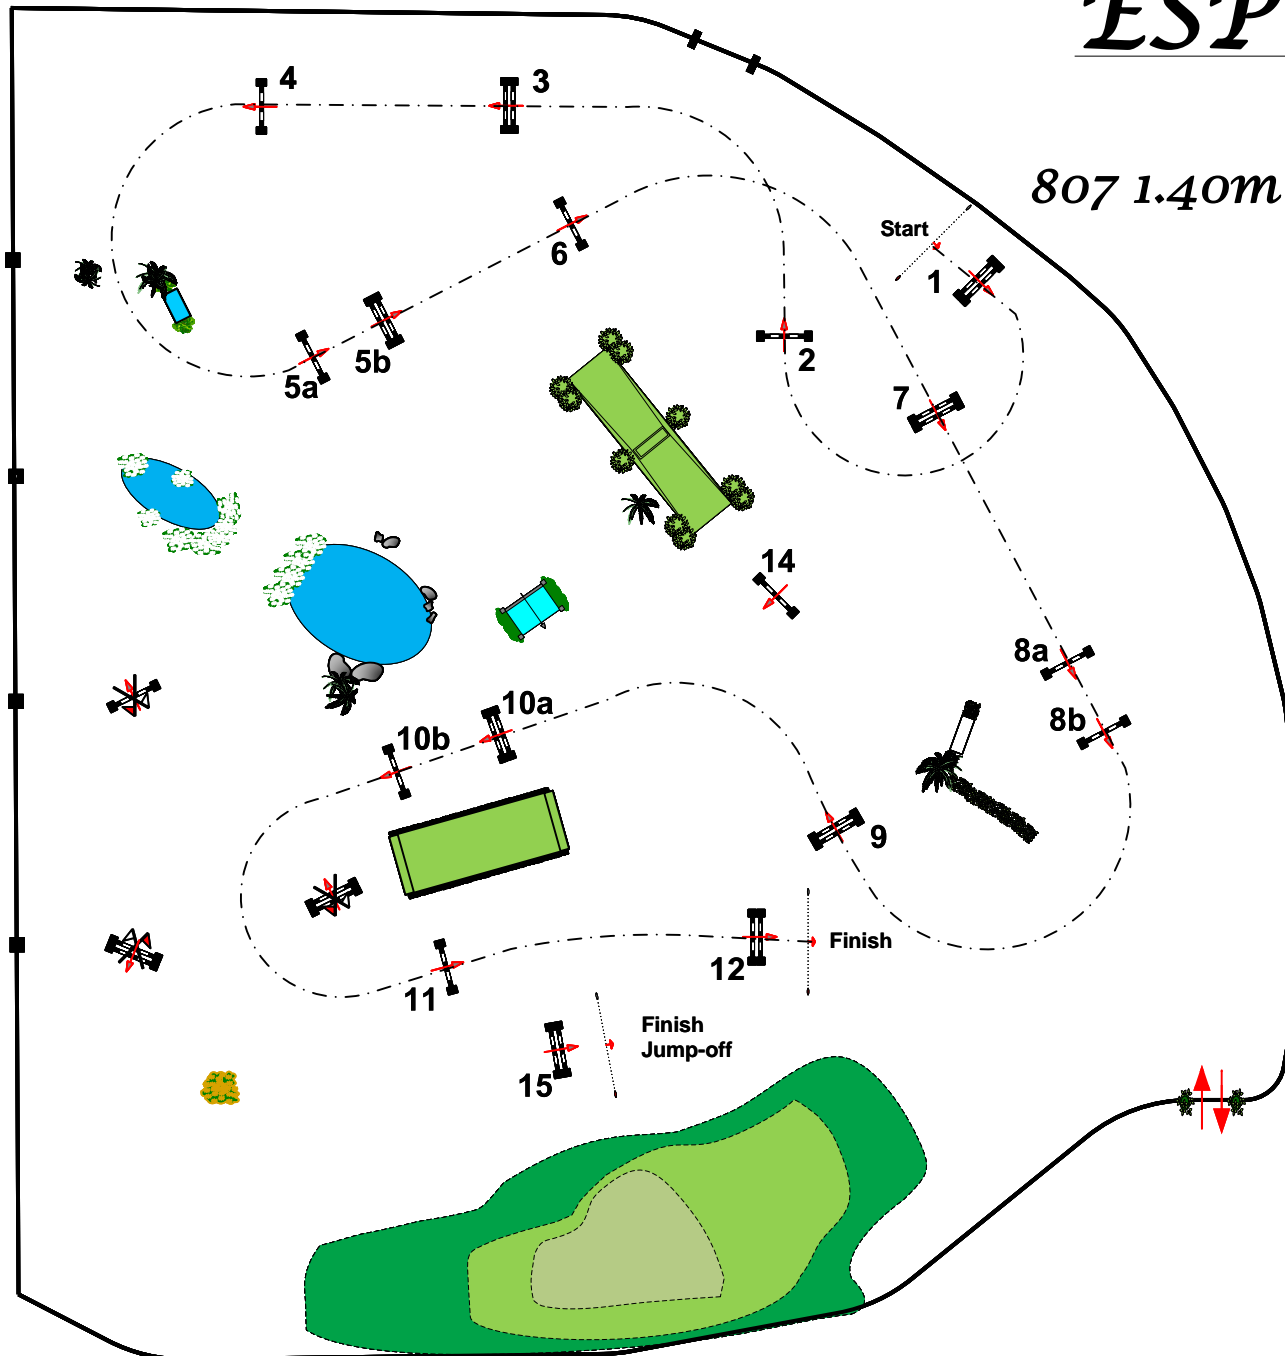

Friday, June 3 2022

ESP JUNE I

773 Medium JR/AO Jumper
757 7 Year Old Jumper

Table: II 2b
Height: 1.30m
Speed: 350 m/min
Length: 475 m
Time allowed: 82 sec
Time limit: 164 sec
Obstacles: 1-11
Efforts: 13

Jump Off:
13-14-15-9-10-11ab

Length: 305 m
Time allowed: 52 sec
Time limit: 144 sec

Course Designer : 
Andy Christiansen

ECU

Wellington International

Friday, June 3 2022

ESP JUNE I

807 1.40m Bainbridge Open Stake

Table: II 2b
Height: 1.40m
Speed: 375 m/min
Length: m
Time allowed: sec
Time limit: sec
Obstacles: 1-12
Efforts: 15

Jump Off:
1-2-3-6-14-10ab-15
Length: 325 m
Time allowed: 52 sec
Time limit: 104 sec

Course Designer : 
Andy Christiansen