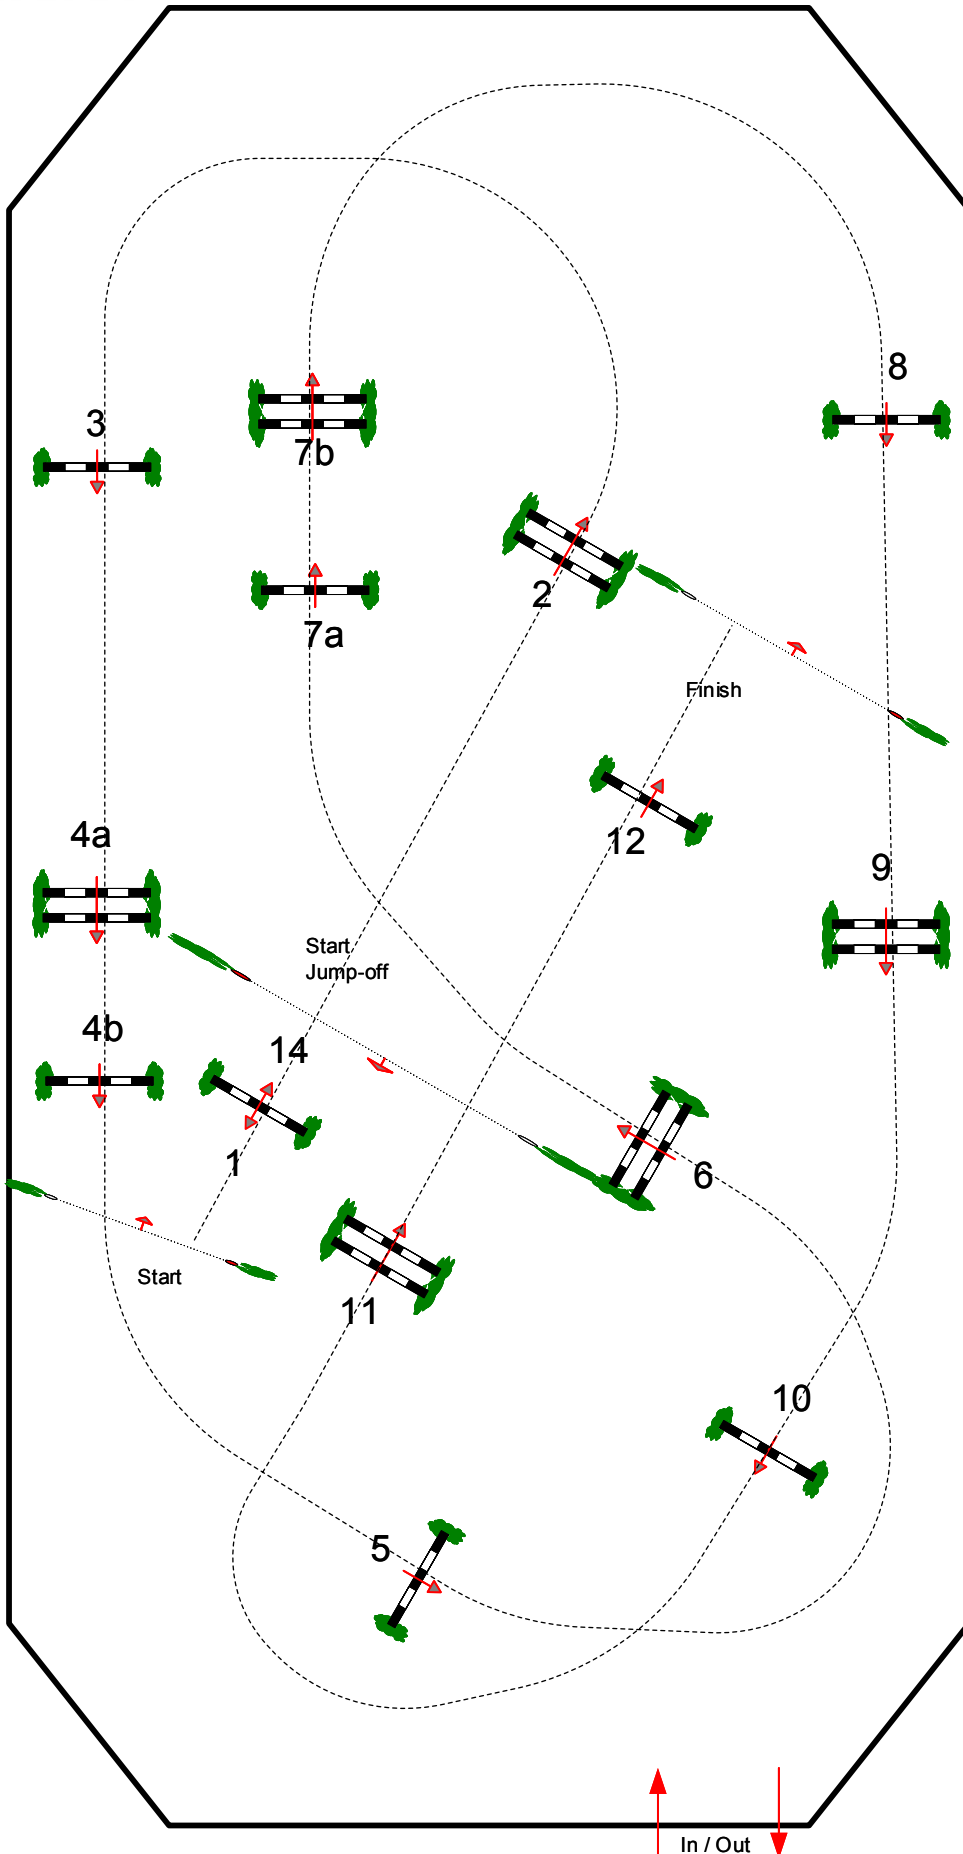

739). Low Children's Classic

767). Low Adult Jumper Classic

Table: II
 National RG: 2.2b
 FEI RG / Art.
 Height: 1.00 m

Speed: 350 m/min

Length: 420 m
 Time allowed: 72 sec
 Time limit: 144 sec

Obstacles: 1-12
 Efforts: 14
 Penalty sec
 Closed combination:

1st Jump-off:
14-6-7a-7b-8-9-12

Length: 250 m
 Time allowed: 43 sec
 Time limit: 86 sec

2nd Jump-off:

Length: 0 m
 Time allowed: 0 sec
 Time limit: 0 sec

Course Designer:
 Jasen Shelley

1

In / Out

743). M&S Children's Jumper Classic

763). M&S Adult Jumper Classic

Table: II
 National RG: 2.2b
 FEI RG / Art.
 Height: 1.15 m

Speed: 350 m/min

Length: 430 m
 Time allowed: 74 sec
 Time limit: 148 sec

Obstacles: 1-12
 Efforts: 14
 Penalty sec
 Closed combination:

1st Jump-off:
1-2-3-4-7-9a-9b-10

Length: 290 m
 Time allowed: 50 sec
 Time limit: 100 sec

2nd Jump-off:

Length: 0 m
 Time allowed: 0 sec
 Time limit: 0 sec

Course Designer:
 Jasen Shelley

2