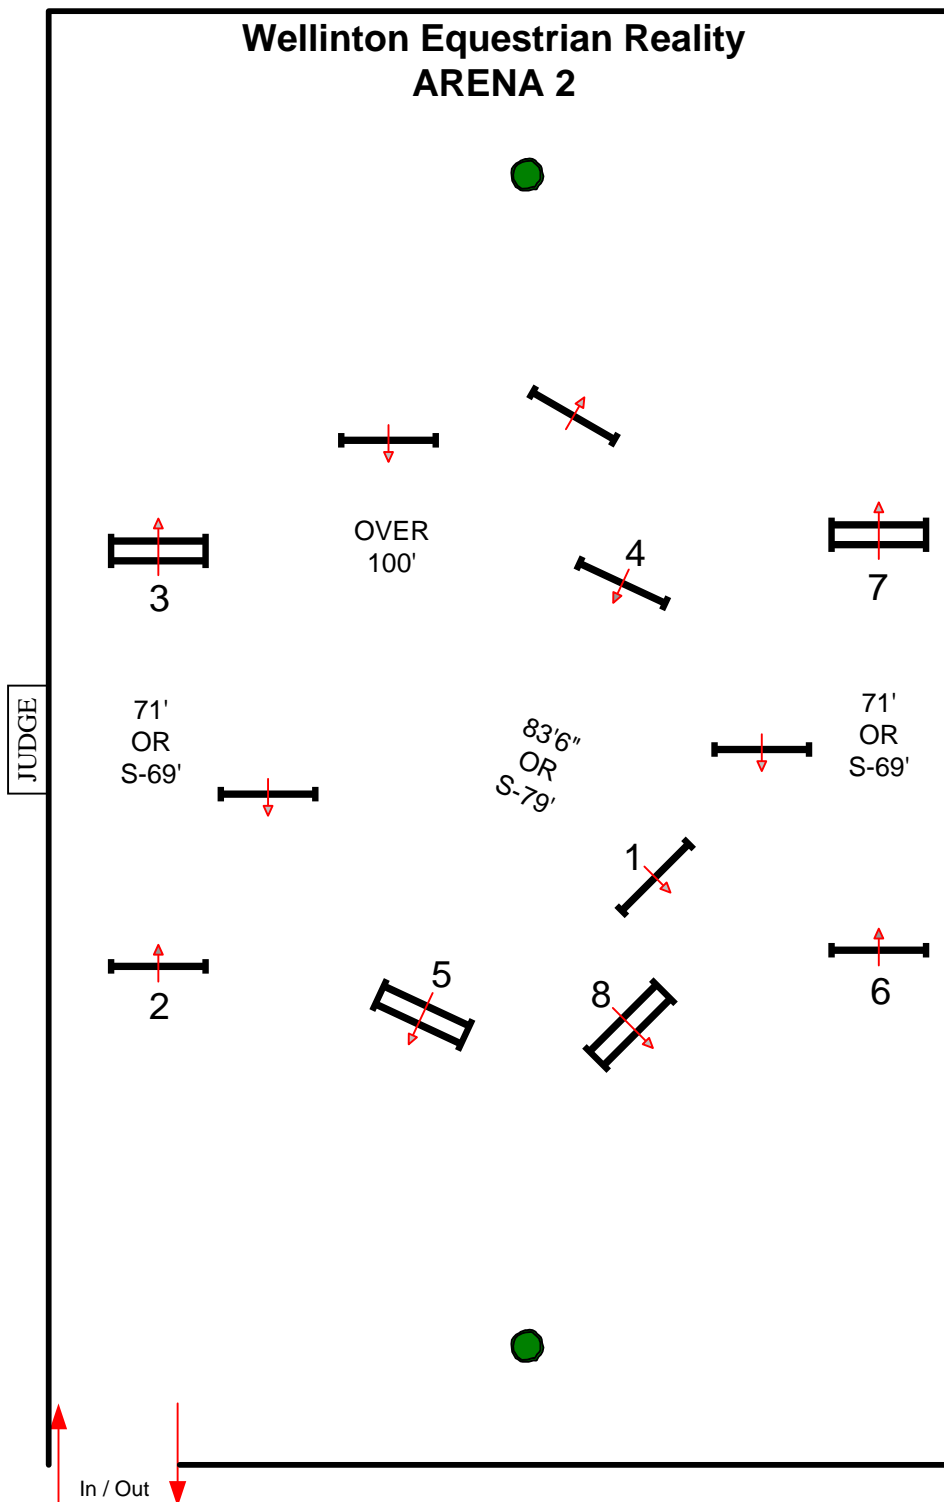

ESP SPRING 5

SCHOOLING / WARM UP

Fences 1-8

BY: DANNY MOORE