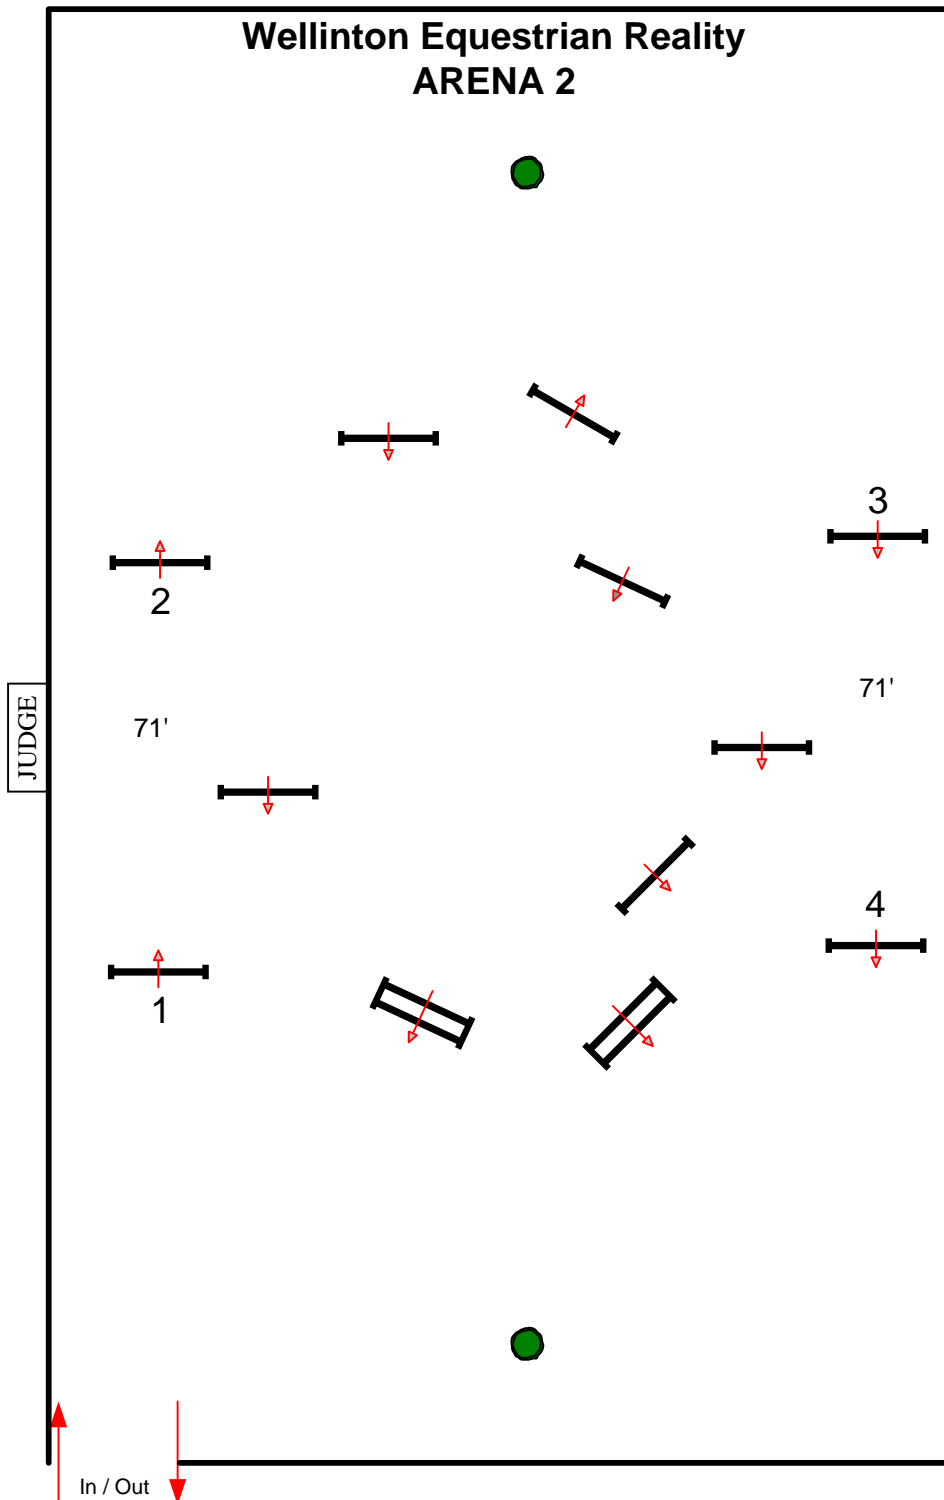

ESP SPRING 5

ROUND 1 (CROSSRAILS)

Wellington Equestrian Reality
ARENA 2

Fences 1-4

BY: DANNY MOORE

ESP SPRING 5

ROUND 2 (CROSSRAILS)

Wellington Equestrian Reality
ARENA 2