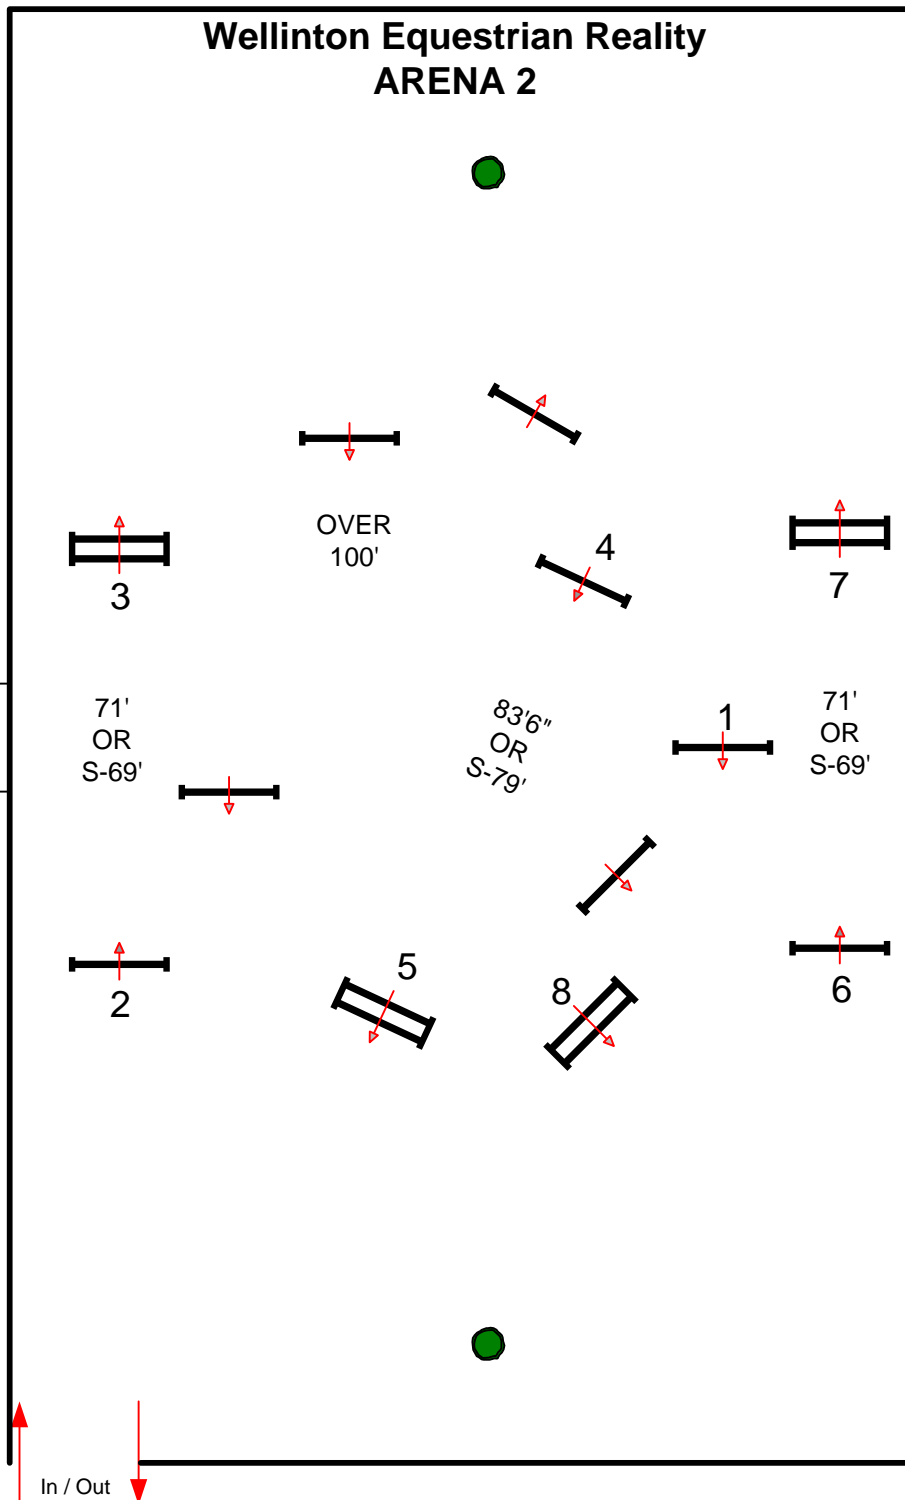

ESP SPRING 5

ROUND 2

Fences 1-8

BY: DANNY MOORE