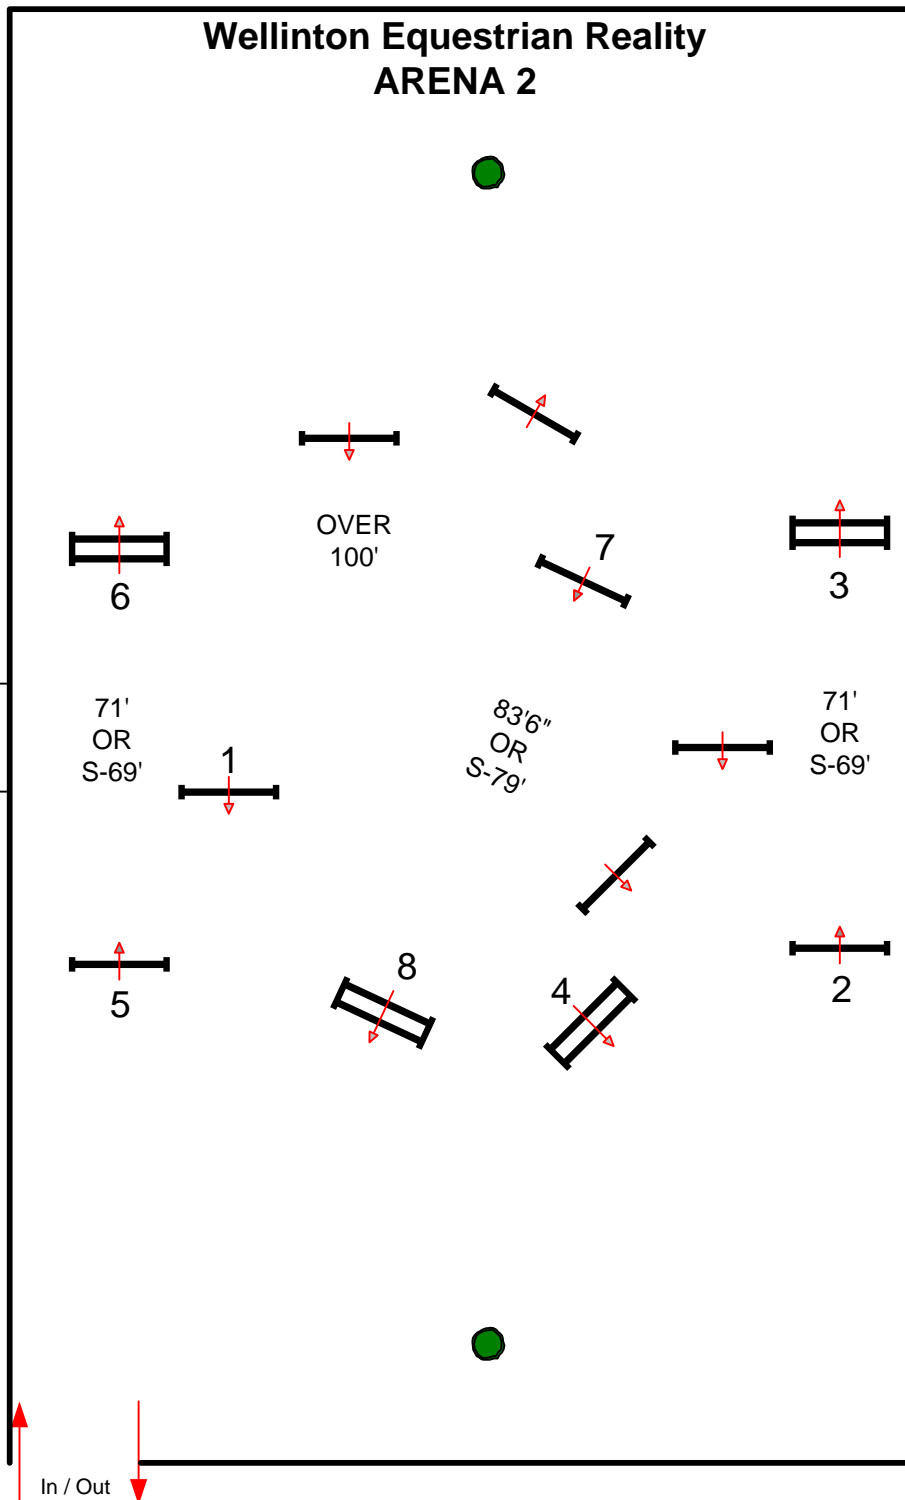

ESP SPRING 5

ROUND 1

Fences 1-8

BY: DANNY MOORE