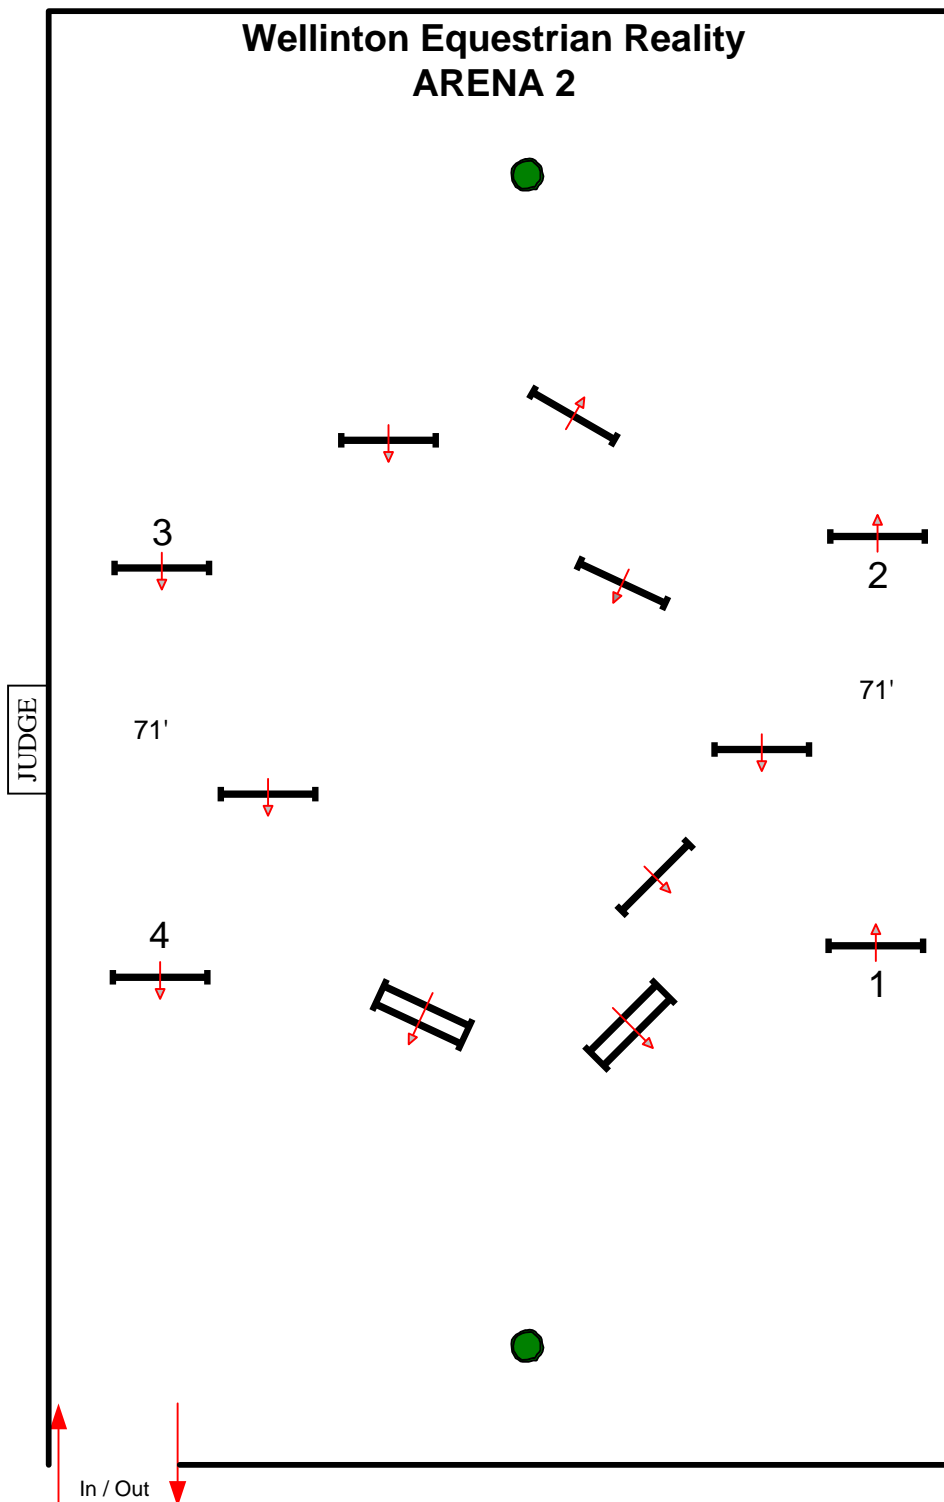

ESP SPRING 5

ROUND 1 (CROSSRAILS)

Wellington Equestrian Reality
ARENA 2

Fences 1-4

BY: DANNY MOORE

ESP SPRING 5

ROUND 2 (CROSSRAILS)

Wellington Equestrian Reality
ARENA 2