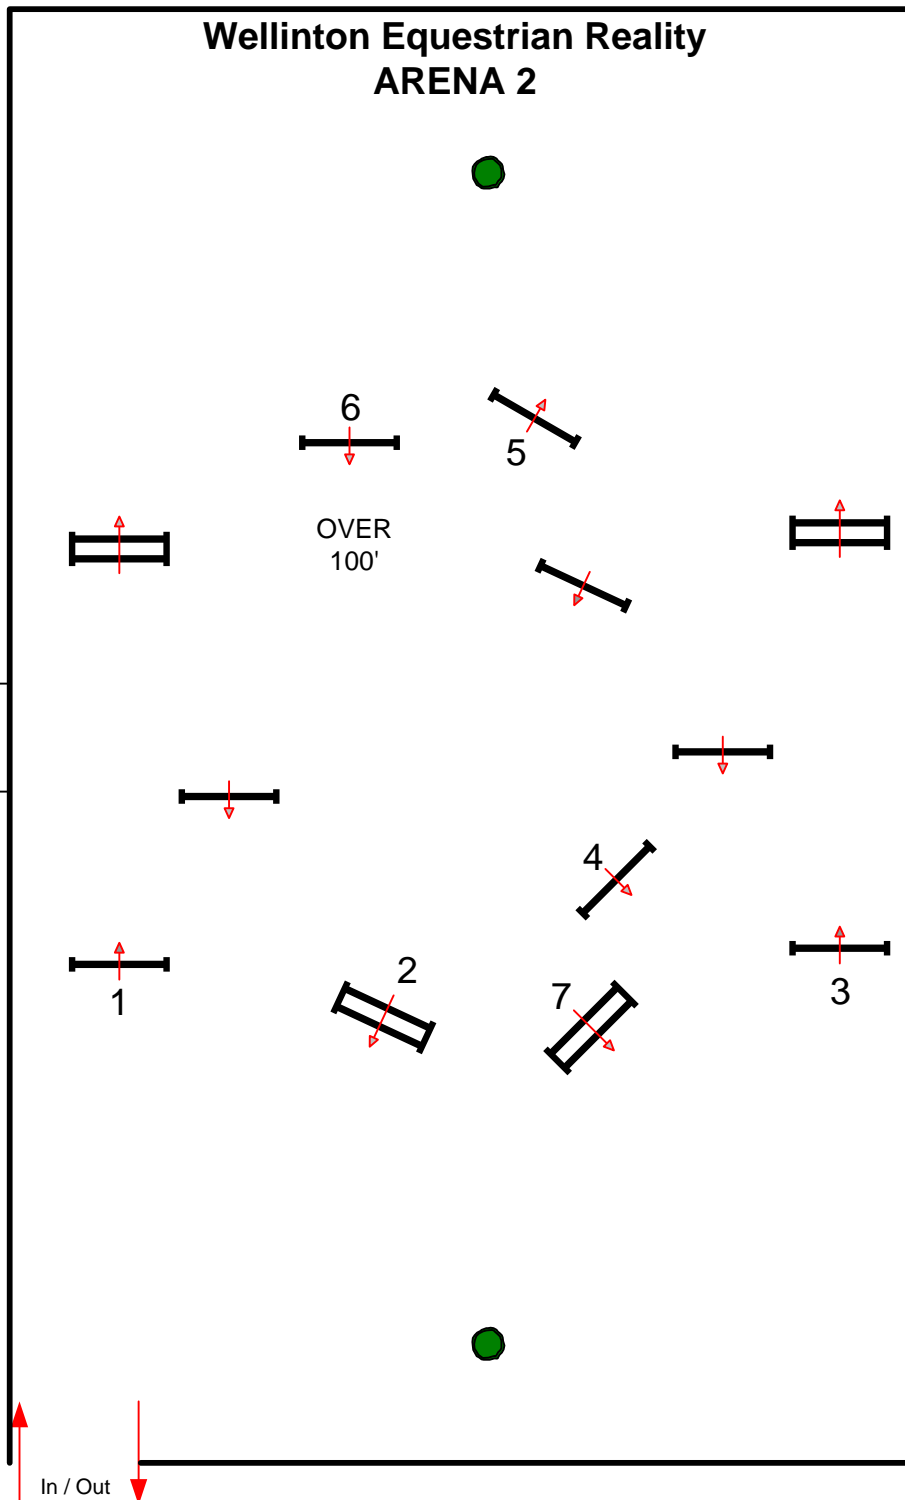

ESP SPRING 5

W.I.H.S. PONY MEDAL

Fences 1-7

BY: DANNY MOORE