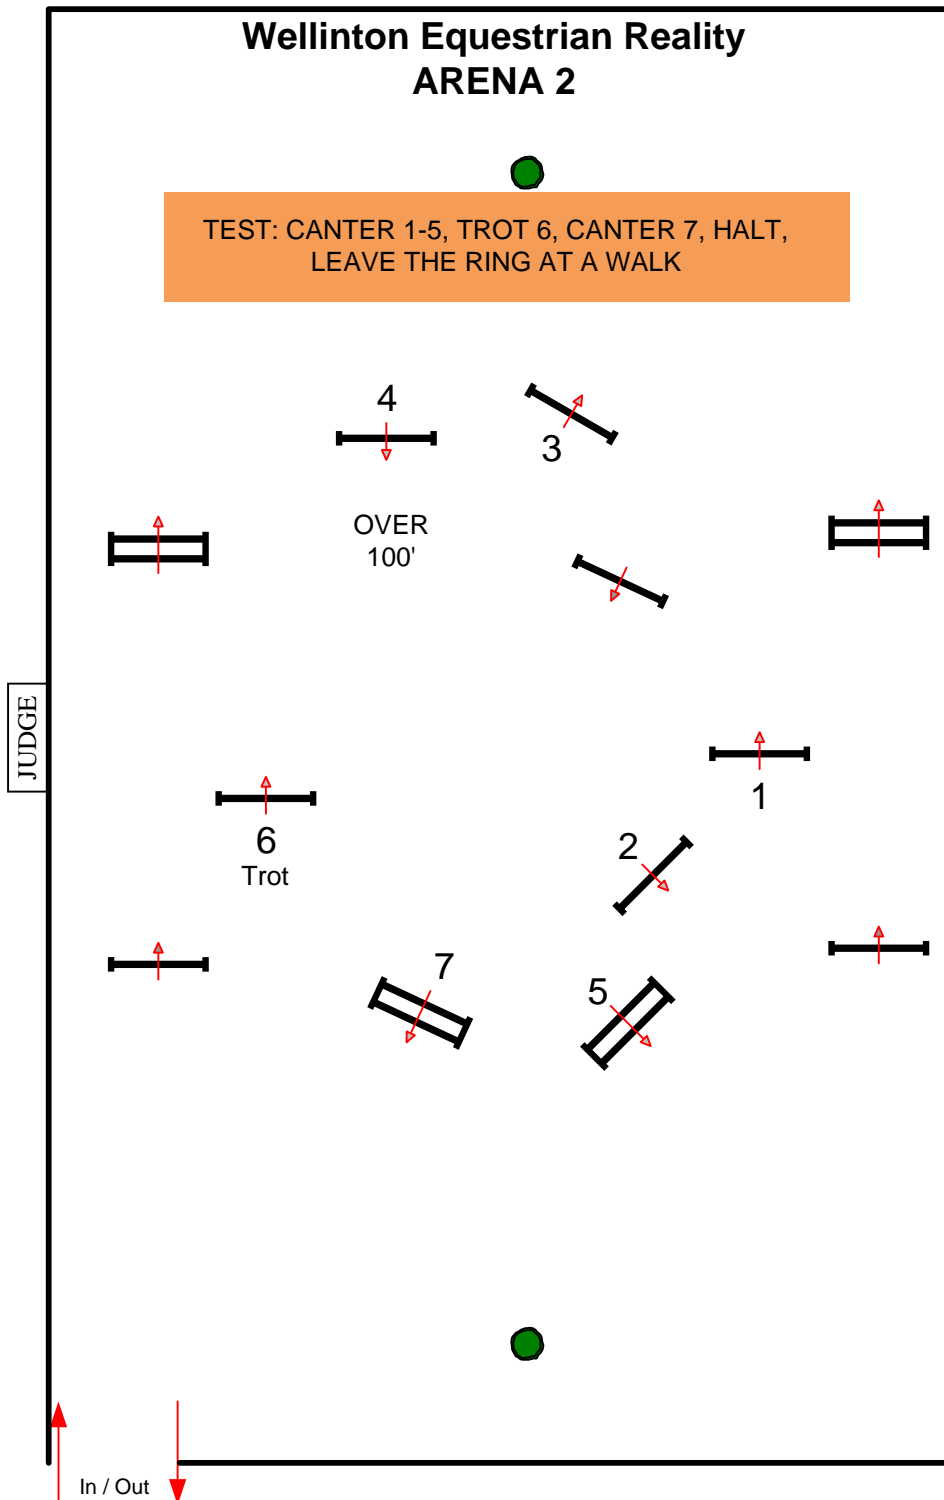

PONY HUNTERS

Wellington Equestrian Reality
ARENA 2

Fences 1-10

BY: DANNY MOORE

ESP SPRING 5

USEF PONY MEDAL

Wellington Equestrian Reality ARENA 2

TEST: CANTER 1-5, TROT 6, CANTER 7, HALT,
LEAVE THE RING AT A WALK