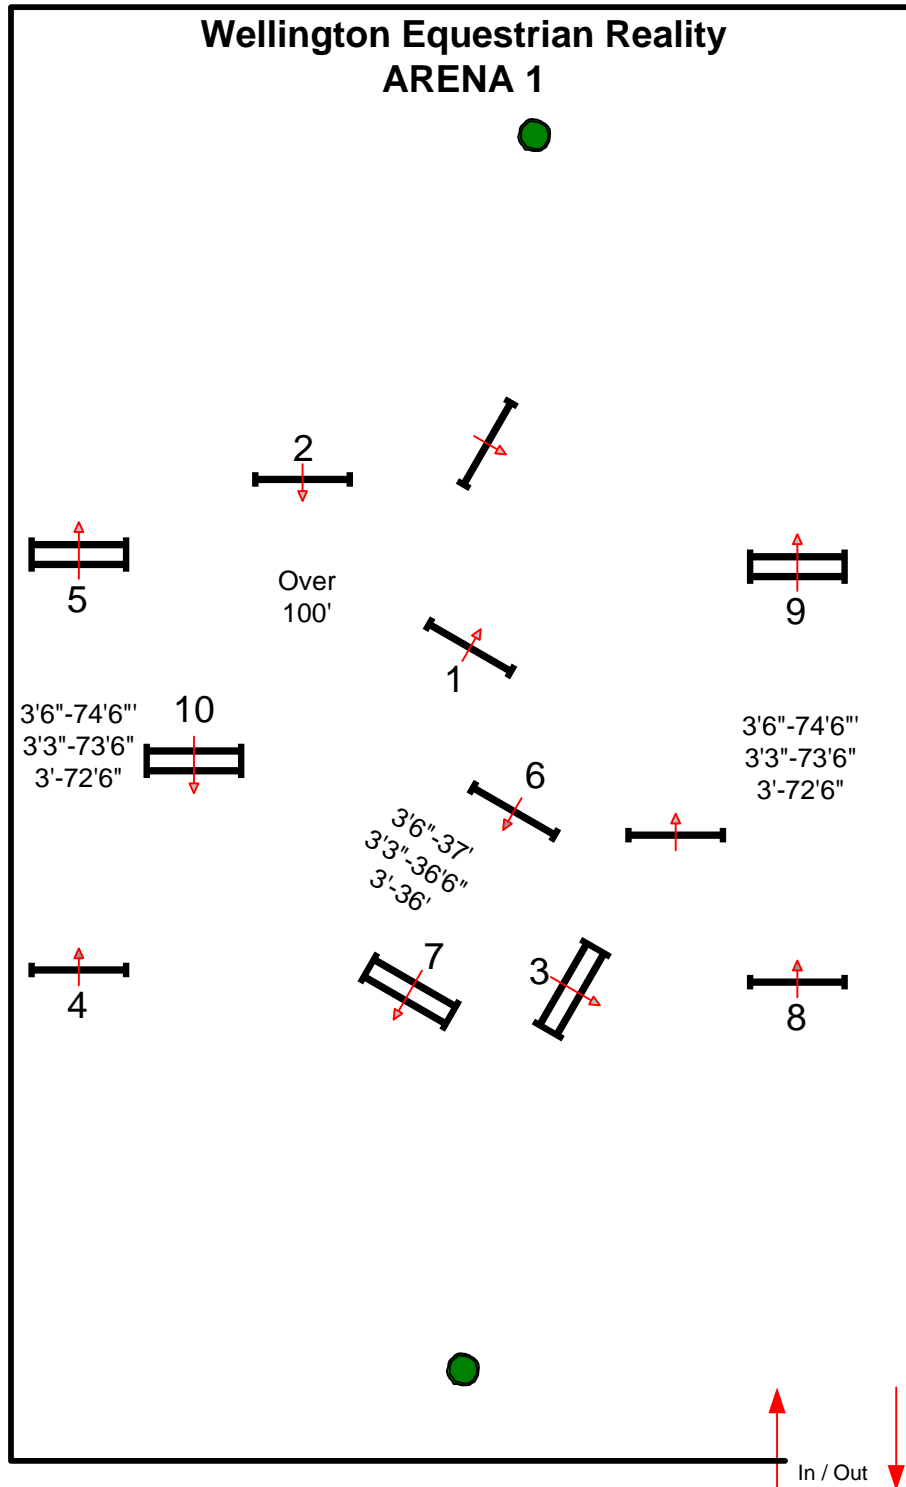

ESP SPRING 5

CLASSIC

JR. / A.O. HUNTERS

Wellington Equestrian Reality
ARENA 1

Fences 1-10

BY: DANNY MOORE