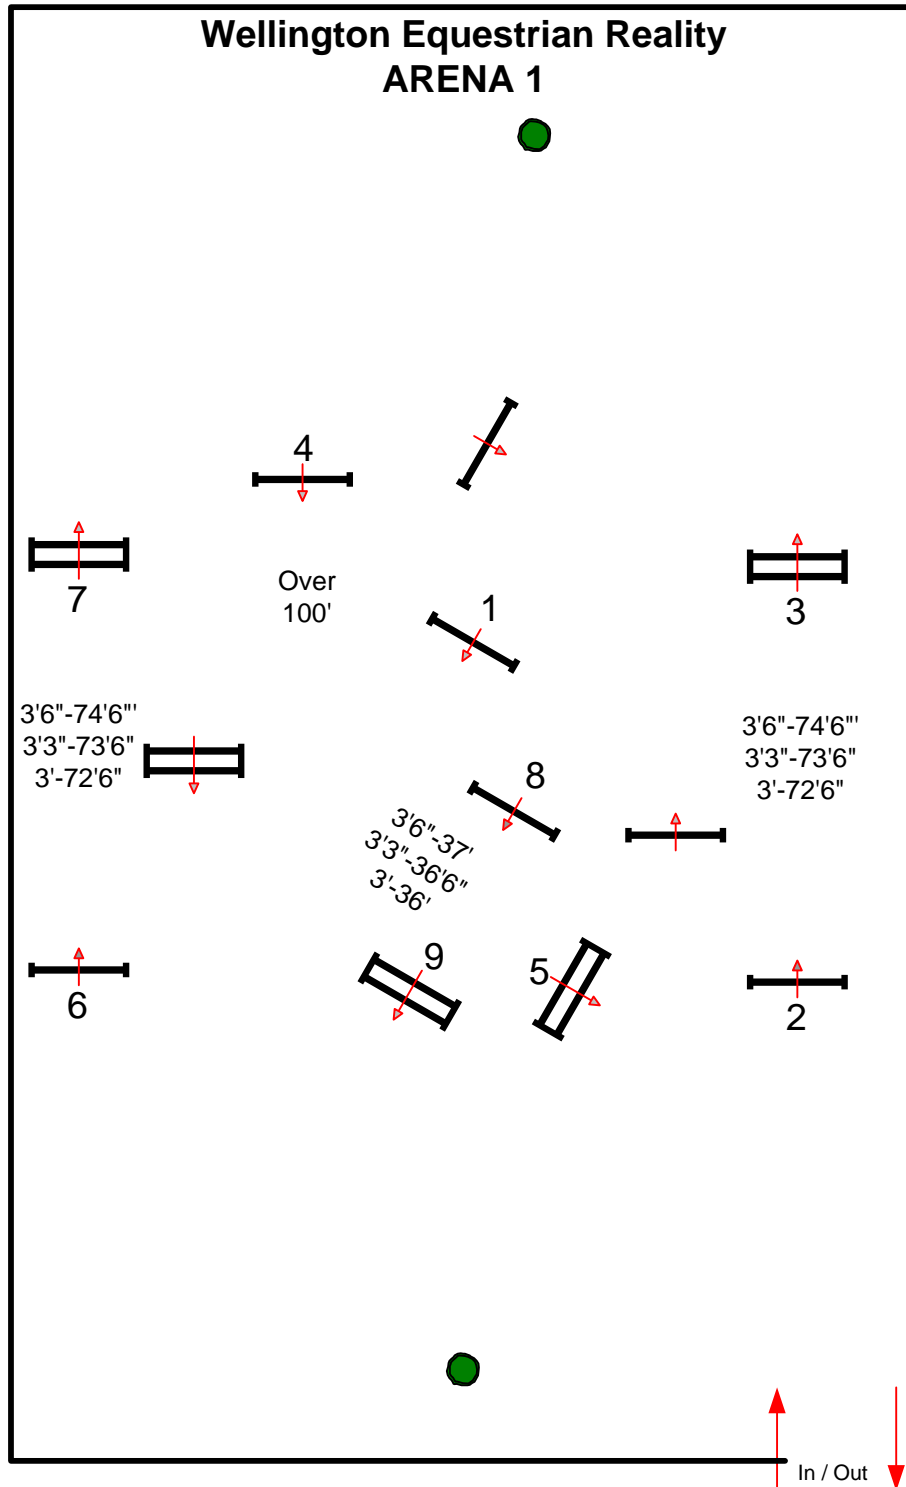

ESP SPRING 5

ROUND 2

CHILDREN / ADULT HUNTERS

Fences 1-9

BY: DANNY MOORE