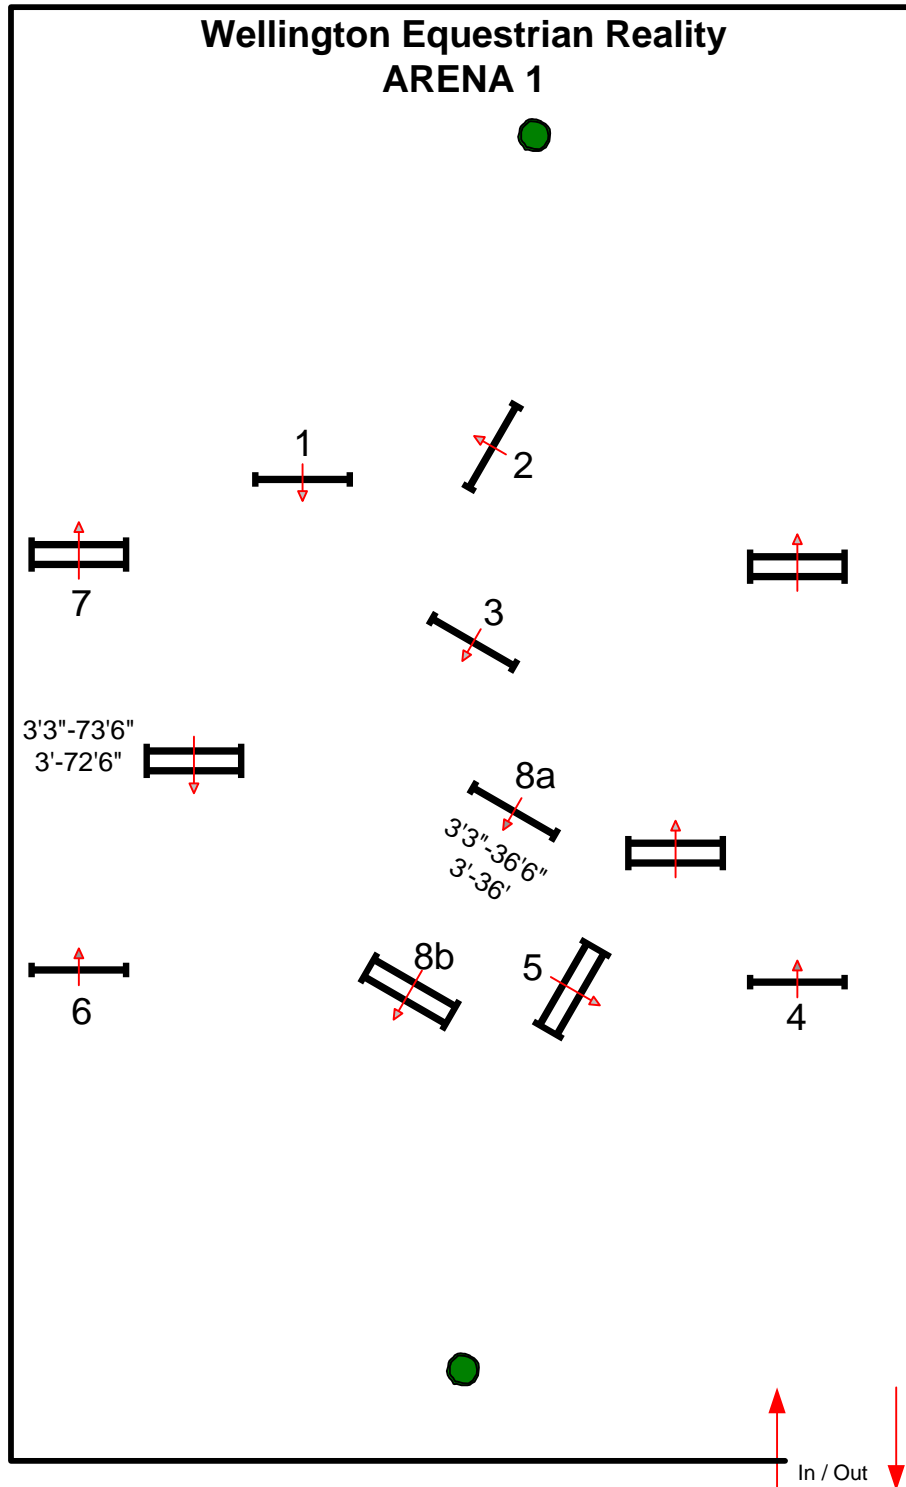

ESP SPRING 5

3'3" USHJA HUNT SEAT MEDAL

Fences 1-9

BY: DANNY MOORE

ESP SPRING 5

NHS 3'3" MEDAL, T.H.I.S. CHILD MEDAL, ARIAT ADULT MEDAL

Fences 1-8b

BY: DANNY MOORE