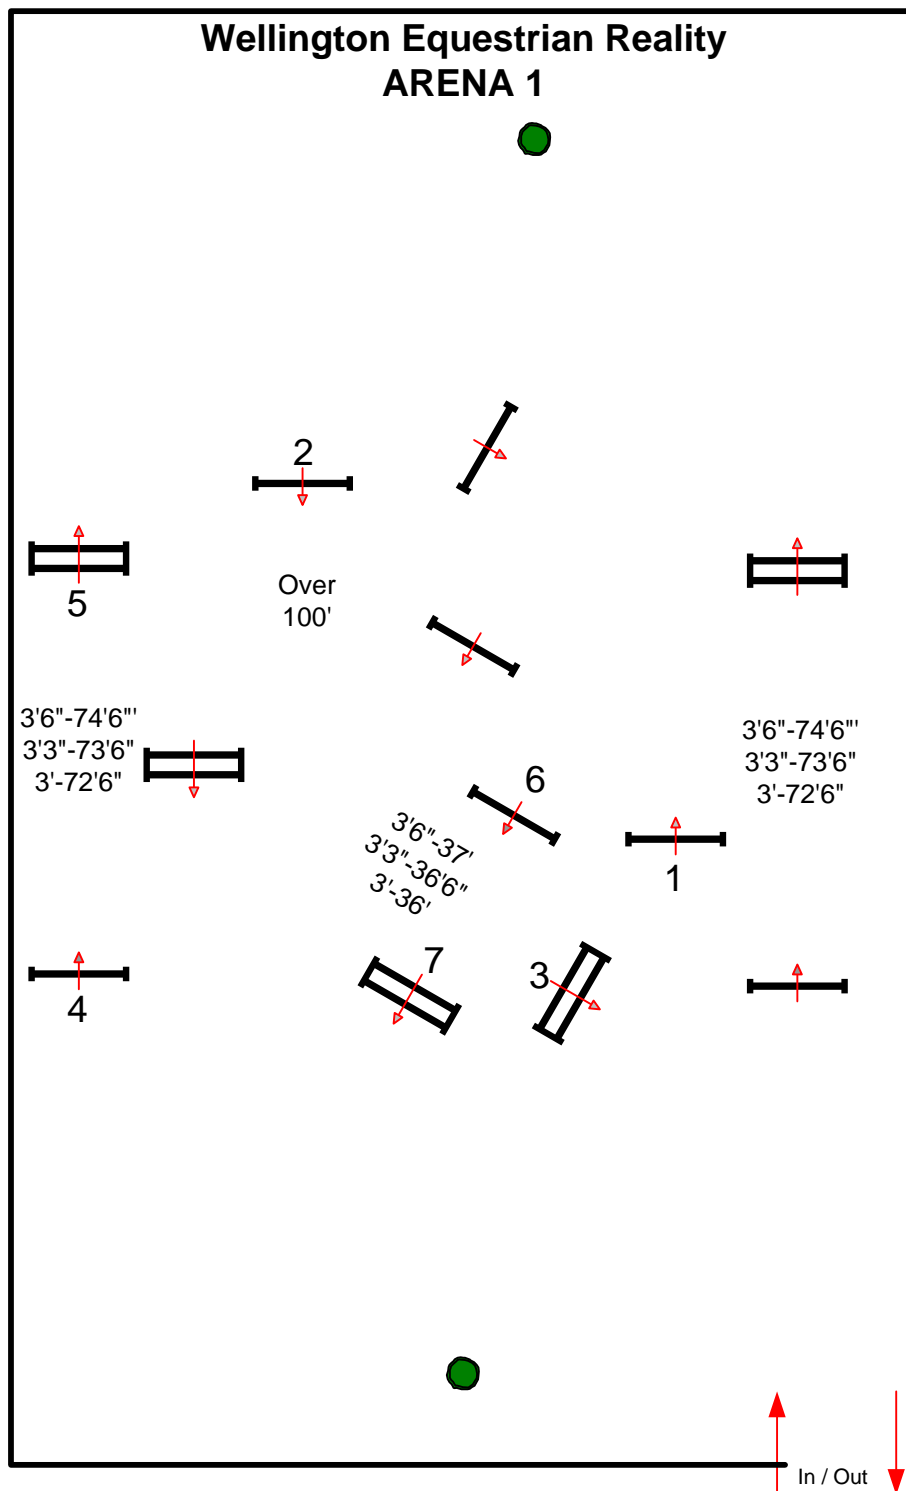

ESP SPRING 5

ADD BACK / WARM UP

Fences 1-7

BY: DANNY MOORE