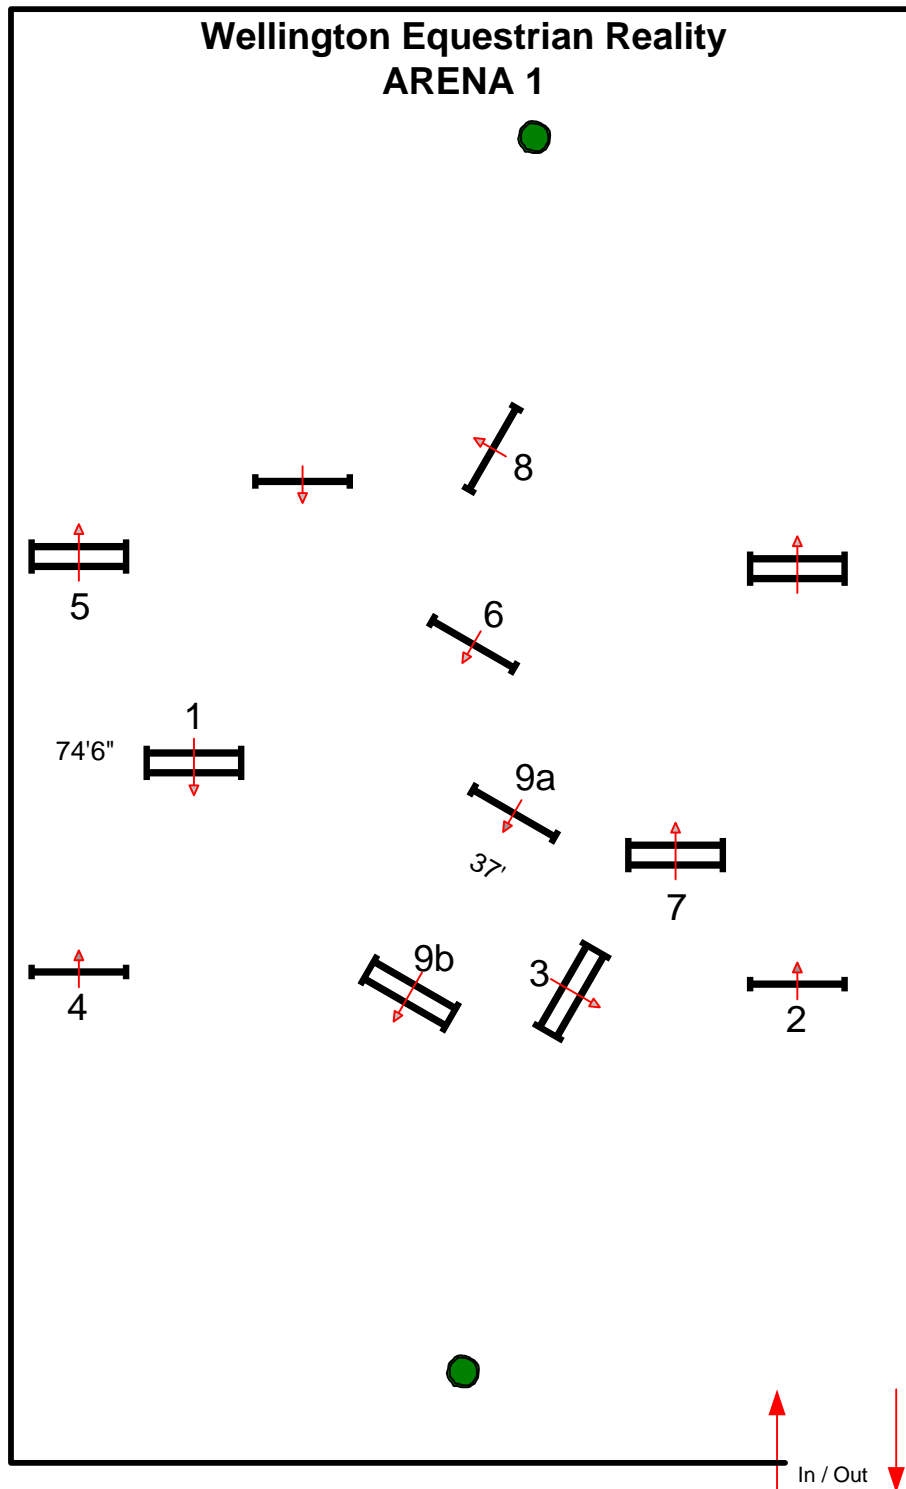

ESP SPRING 5

ASPCA MACLAY

Fences 1-9

BY: DANNY MOORE

ESP SPRING 5

USEF HUNT SEAT MEDAL

Fences 1-9b

BY: DANNY MOORE