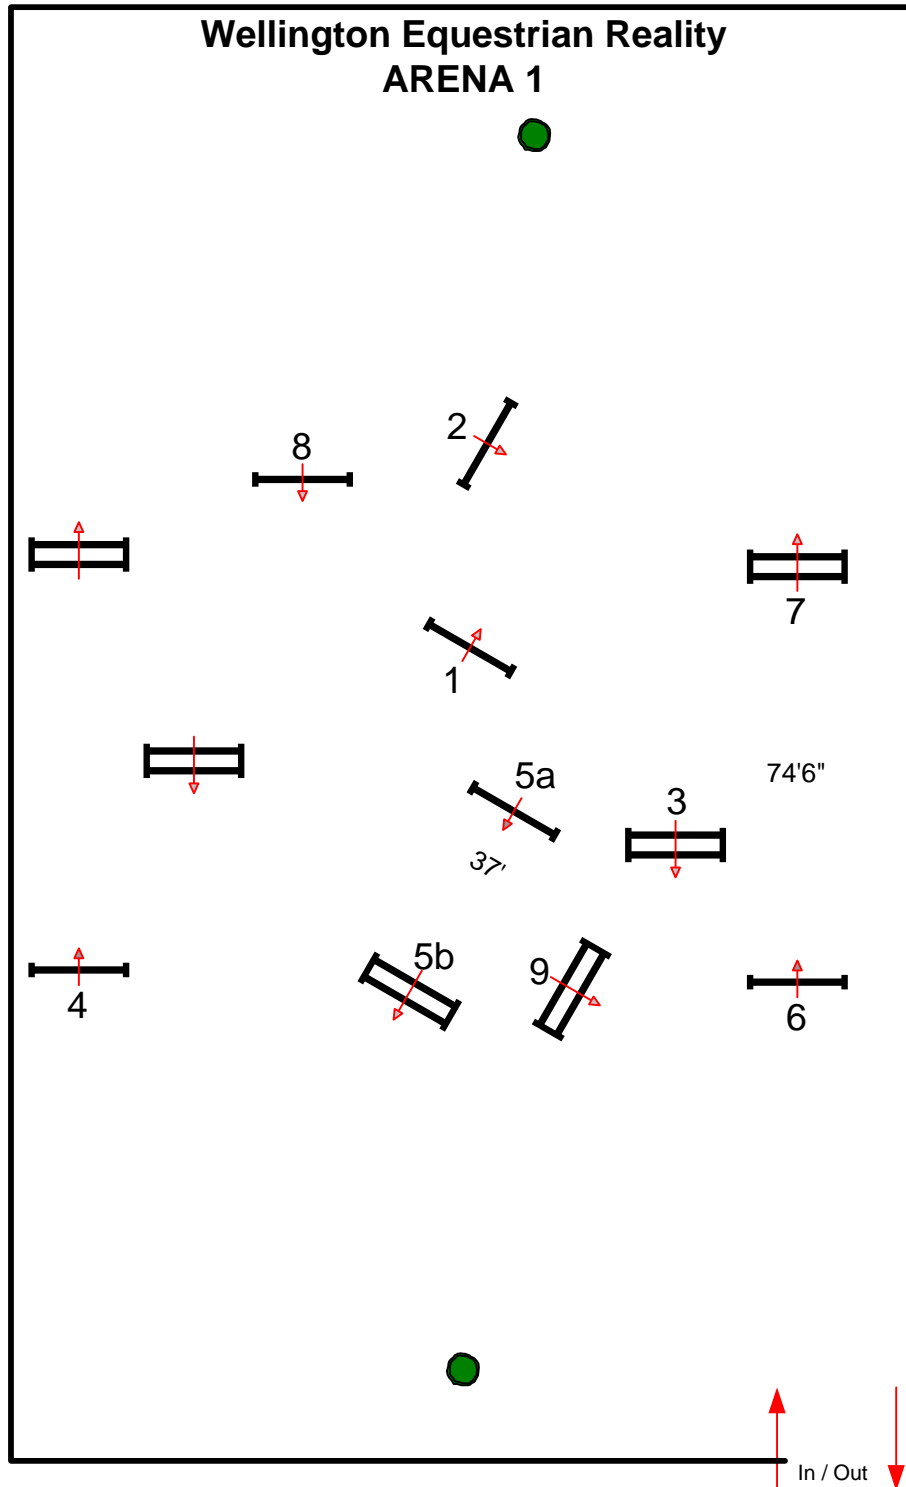

ESP SPRING 5

ASPCA MACLAY

Fences 1-9

BY: DANNY MOORE