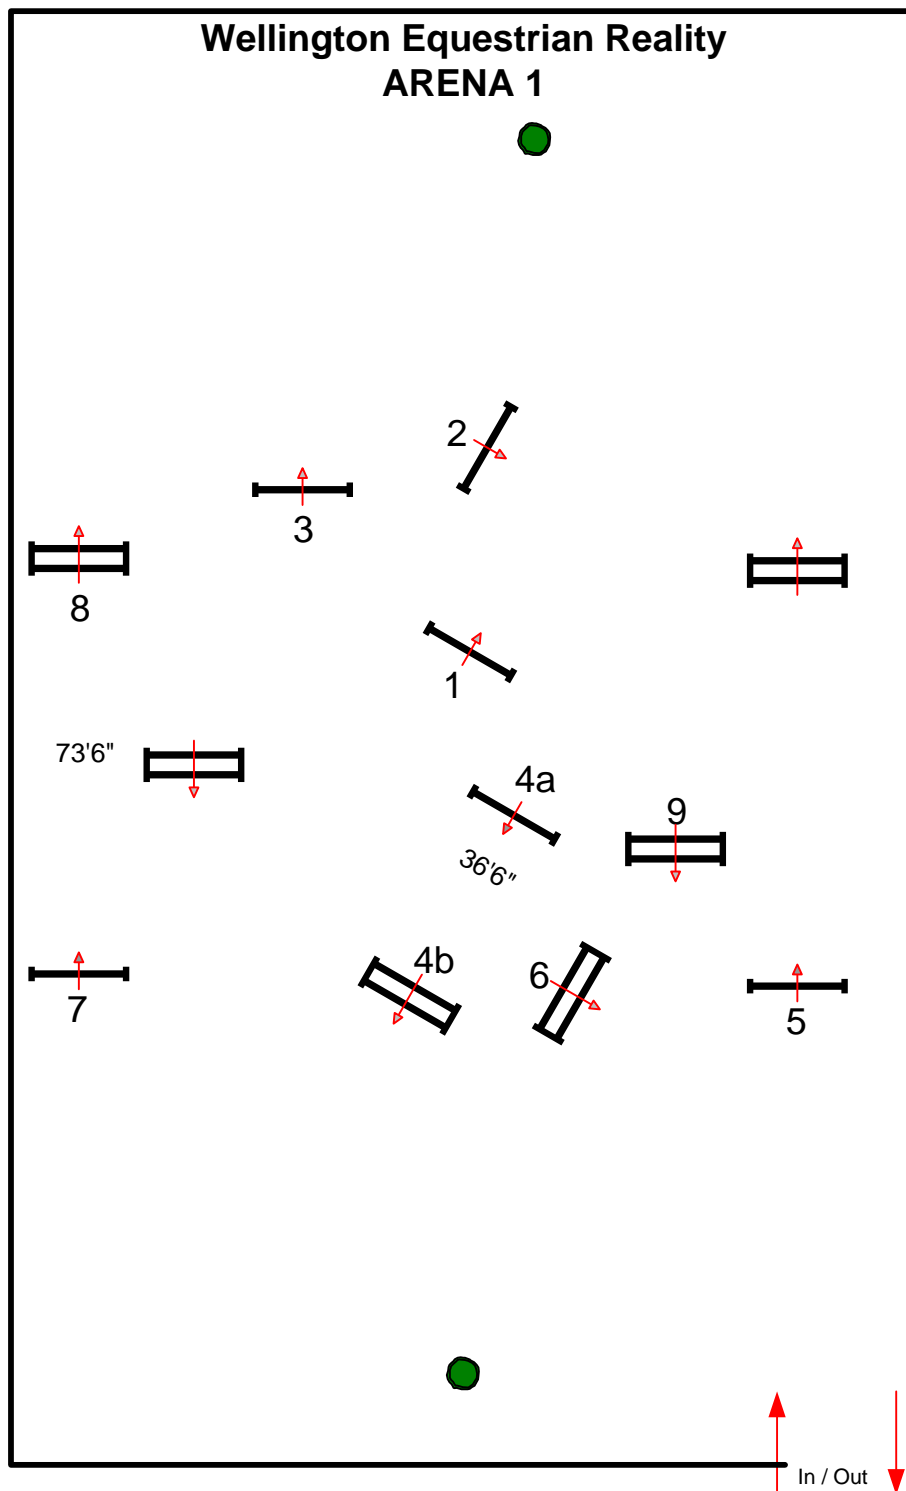

ESP SPRING 5

3'3" USHJA HUNT SEAT MEDAL

Fences 1-9

BY: DANNY MOORE

ESP SPRING 5

NHS 3'3" MEDAL, T.H.I.S. CHILD MEDAL, ARIAT ADULT MEDAL

Fences 1-8b

BY: DANNY MOORE