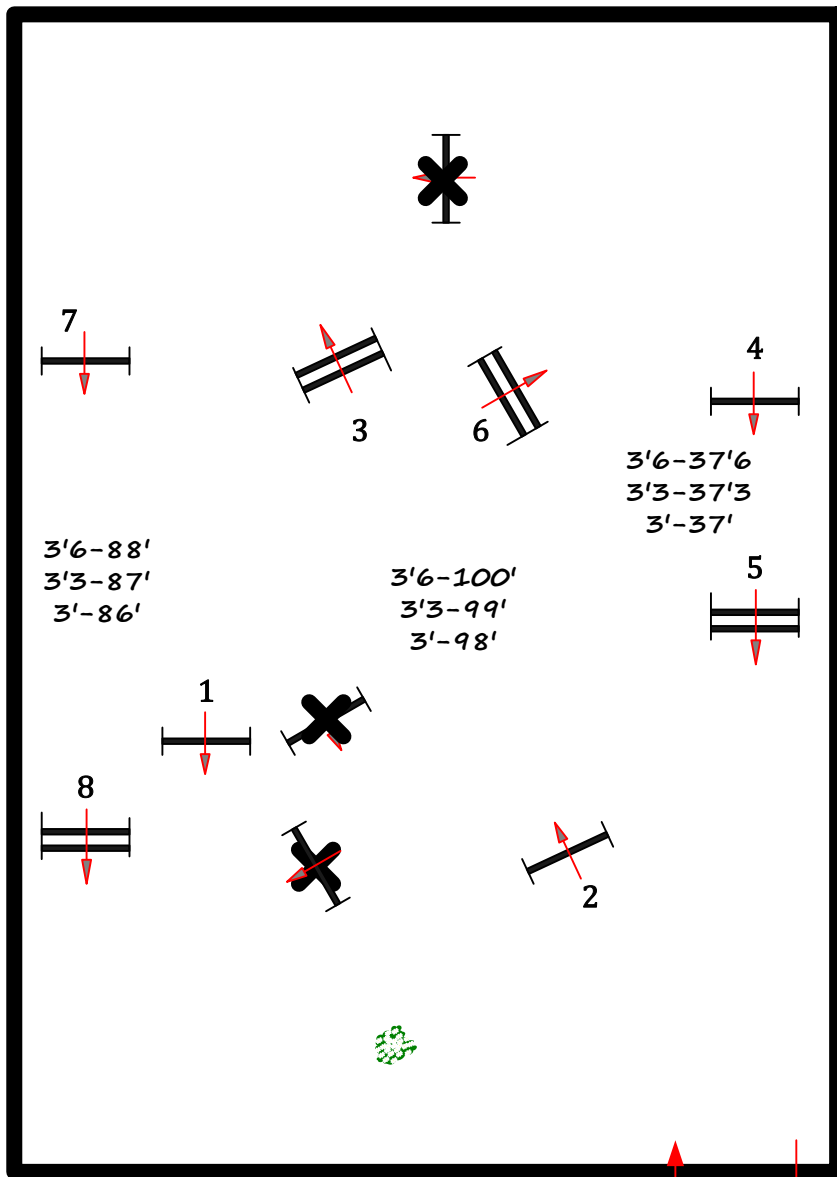

ESP Florida State Fall

Wellington Equestrian Realty -1

Warmup Course

fences 1-8

Addback Hunter
Warmup

3'6-37'6
3'3-37'3
3'-37'

3'6-88'
3'3-87'
3'-86'

3'6-100'
3'3-99'
3'-98'

Course design by Robert McGregor

In / Out