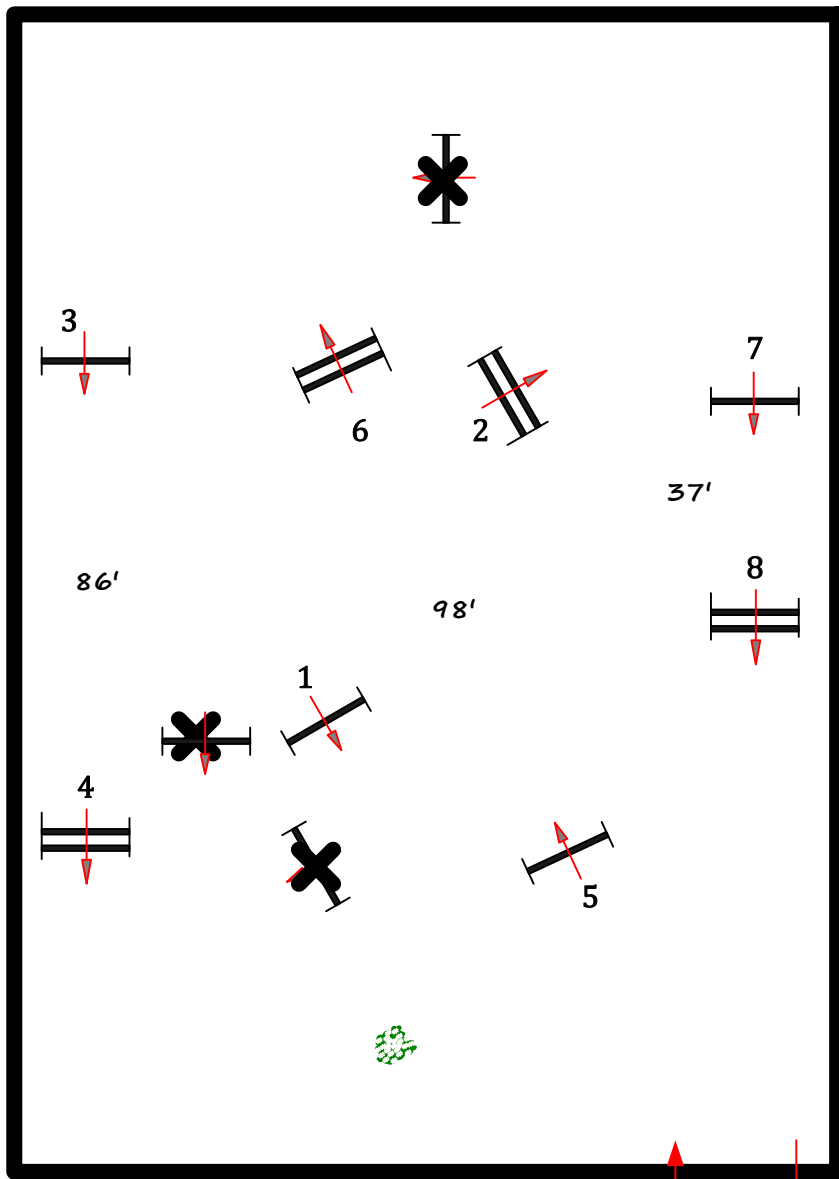

ESP Florida State Fall

Second Course

Wellington Equestrian Realty -1

fences 1-8

USHJA Hunter 3'

Course design by Robert McGregor

In / Out