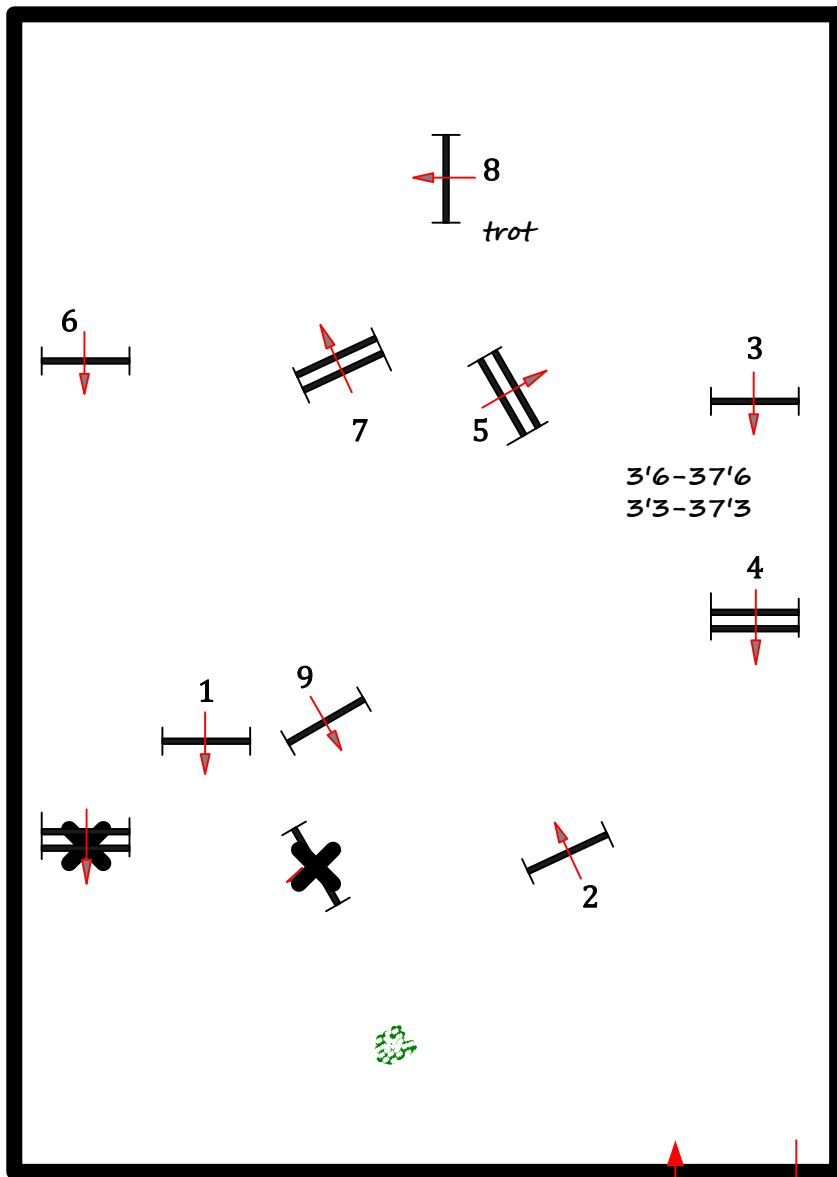

ESP Florida State Fall

Wellington Equestrian Realty -1

Second Course (handy)

fences 1-9

Performance Hunter

*trot fence #8

Course design by Robert McGregor

In / Out