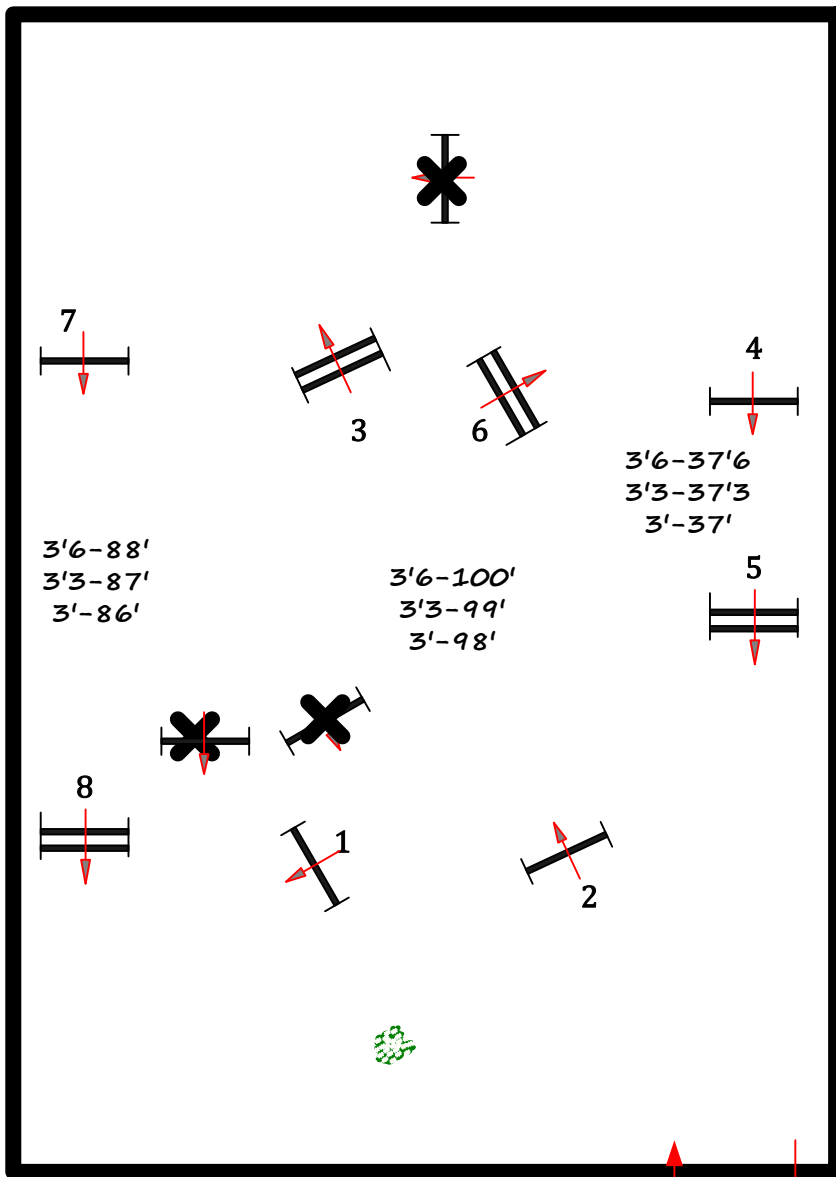

ESP Florida State Fall

First Course

Wellington Equestrian Realty -1

fences 1-8

Performance Hunter
USHJA Hunter 3'

Course design by Robert McGregor

In / Out