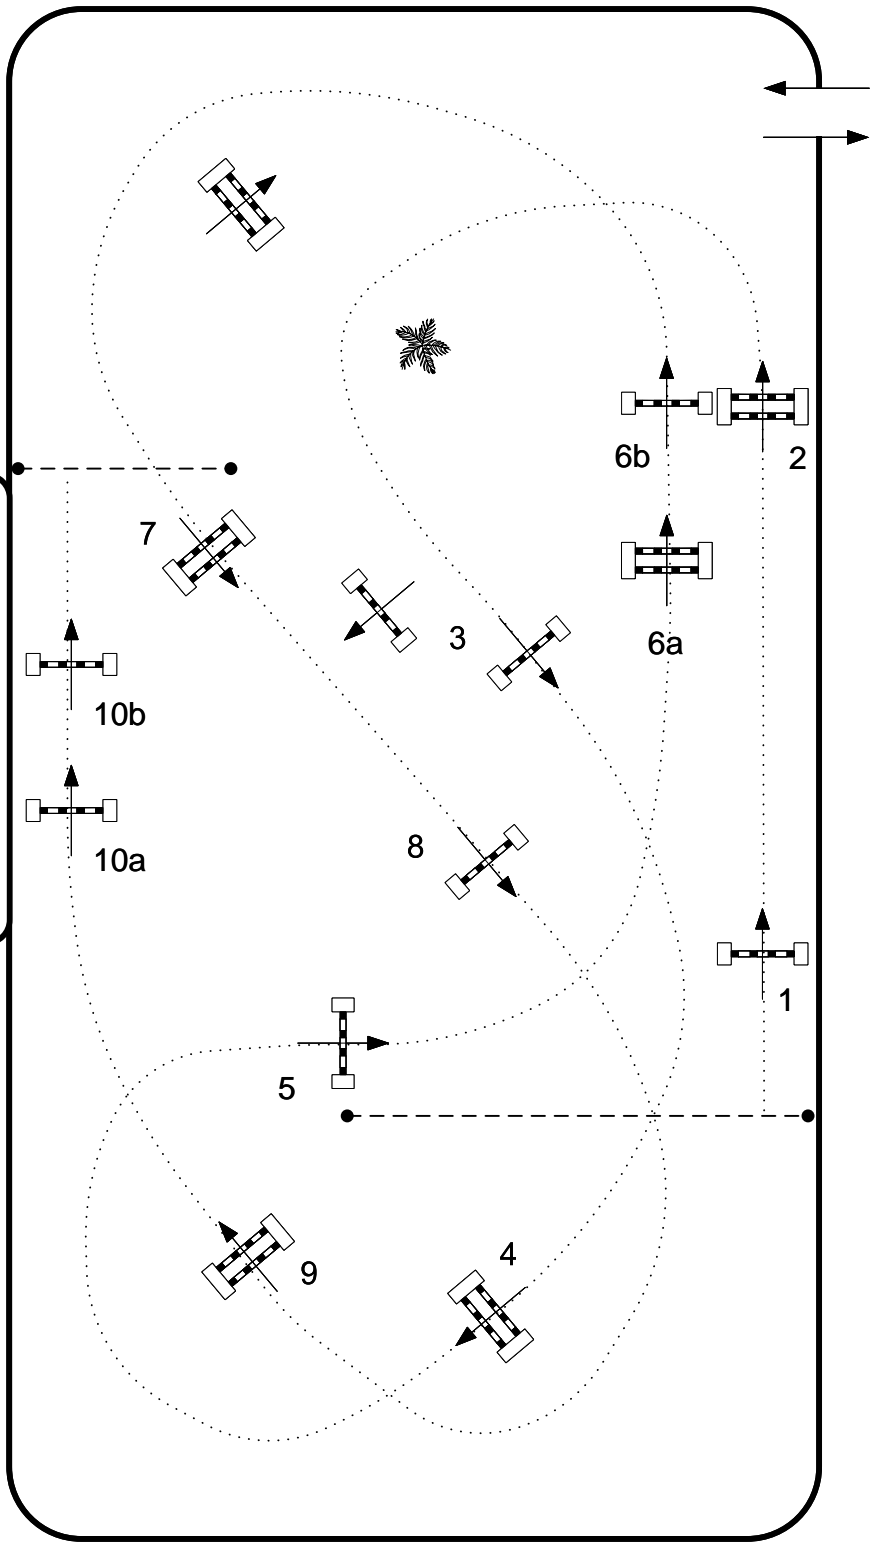

Table: II.1
First Round: 1 to 10
Length: 450 Meters
Time Allowed: 78 sec

Jump-off:
Length: Meters
Time Allowed: Sec

Equestrian Village International Ring

Course Designer: Hector J Loyola (PUR)
FEI Level 3
hectorloyola@gmail.com
HORSESHOWGRASS.COM
1-888-993-GRASS

2021 ESP Florida State Fall

Friday, September 24, 2021

- Class:
- 716 - 1.10m Jumper II2.1
 - 740 - Children's Jumper (1.10m) II2.1
 - 760 - Adult Amateur Jumper (1.10m) II2.1
 - 745 - 1.15m Jumper II2.1
 - 781 - Training Jumper (1.0m) II2.1
 - 748 - Take2 Thoroughbred Jumper (1.0m) II2.1
 - 737 - Low Children's Jumper (1.0m) II2.1
 - 765 - Low Adult Amateur Jumper (1.0m) II2.1

Table: II.1
 First Round: 1 to 10b
 Length: 420 Meters
 Time Allowed: 72 sec

Jump-off:
 Length: Meters
 Time Allowed: Sec

ESP Course Maps

Equestrian Village International Ring

Course Designer: Hector J Loyola (PUR)
 FEI Level 3
 hectorloyola@gmail.com
 HORSESHOWGRASS.COM
 1-888-993-GRASS