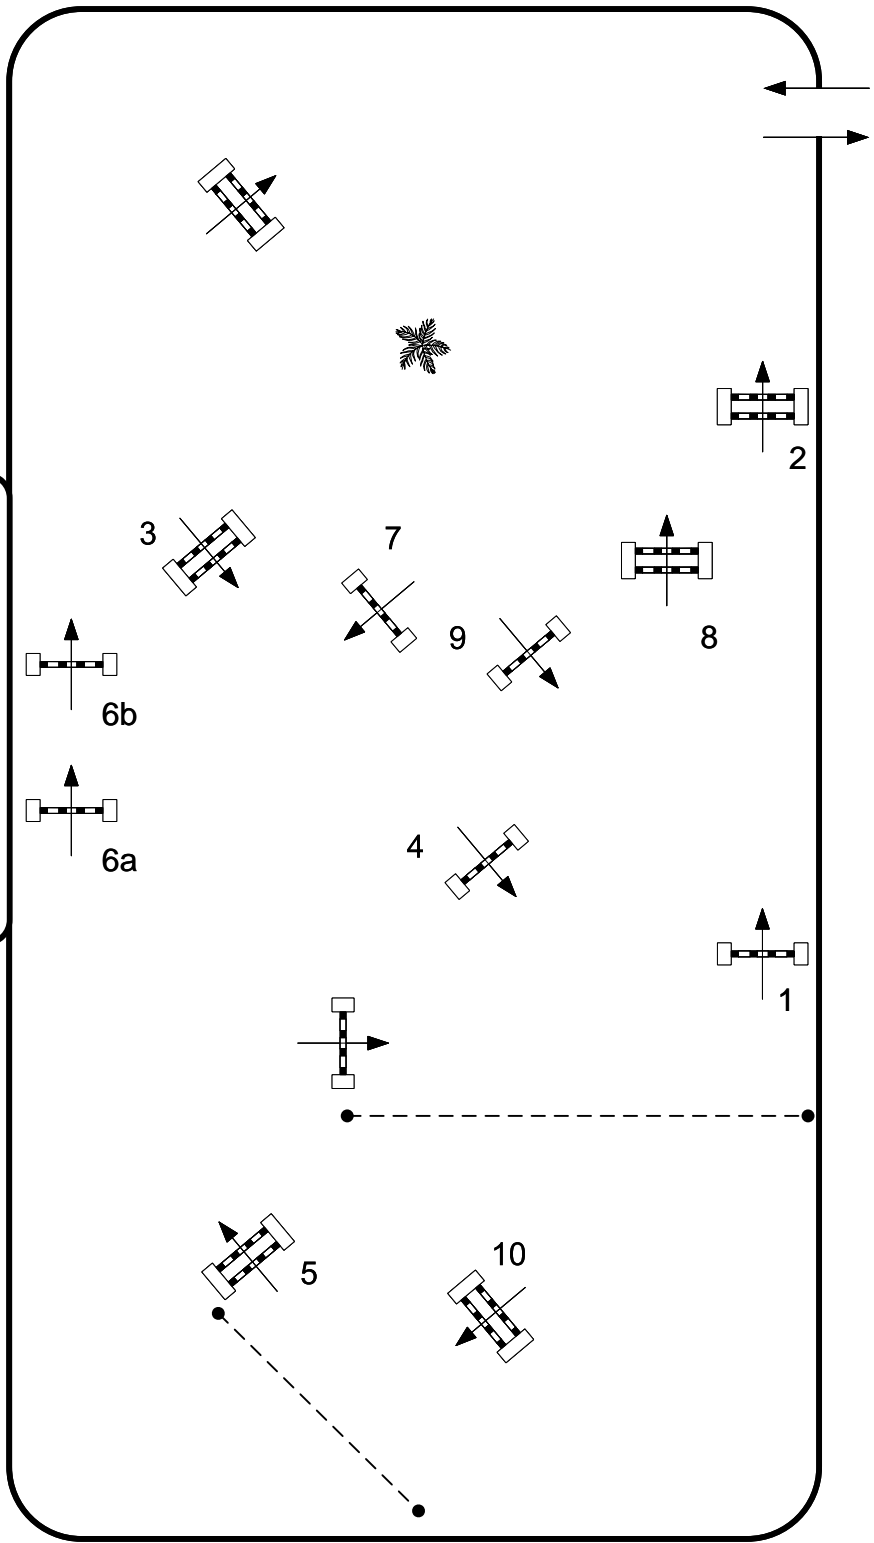

2021 ESP Florida State Fall

Friday, September 24, 2021

Class: 791 - Hopeful Jumper (.85m) II2.1
751 - Training Jumper (.95m) II2.1
783 - Puddle Jumper Open (.80m) II2.1
795 - Puddle Jumper Jr/Am (.80m) II2.1

Table: II.1
First Round: 1 to 10
Length: 450 Meters
Time Allowed: 78 sec

Jump-off:
Length: Meters
Time Allowed: Sec

Equestrian Village International Ring

Course Designer: Hector J Loyola (PUR)
FEI Level 3
hectorloyola@gmail.com
HORSESHOWGRASS.COM
1-888-993-GRASS

Table: II.1
 First Round: 1 to 10b
 Length: 420 Meters
 Time Allowed: 72 sec

Jump-off:
 Length: Meters
 Time Allowed: Sec

ESP Course Maps

Equestrian Village International Ring

Course Designer: Hector J Loyola (PUR)
 FEI Level 3
 hectorloyola@gmail.com
 HORSESHOWGRASS.COM
 1-888-993-GRASS