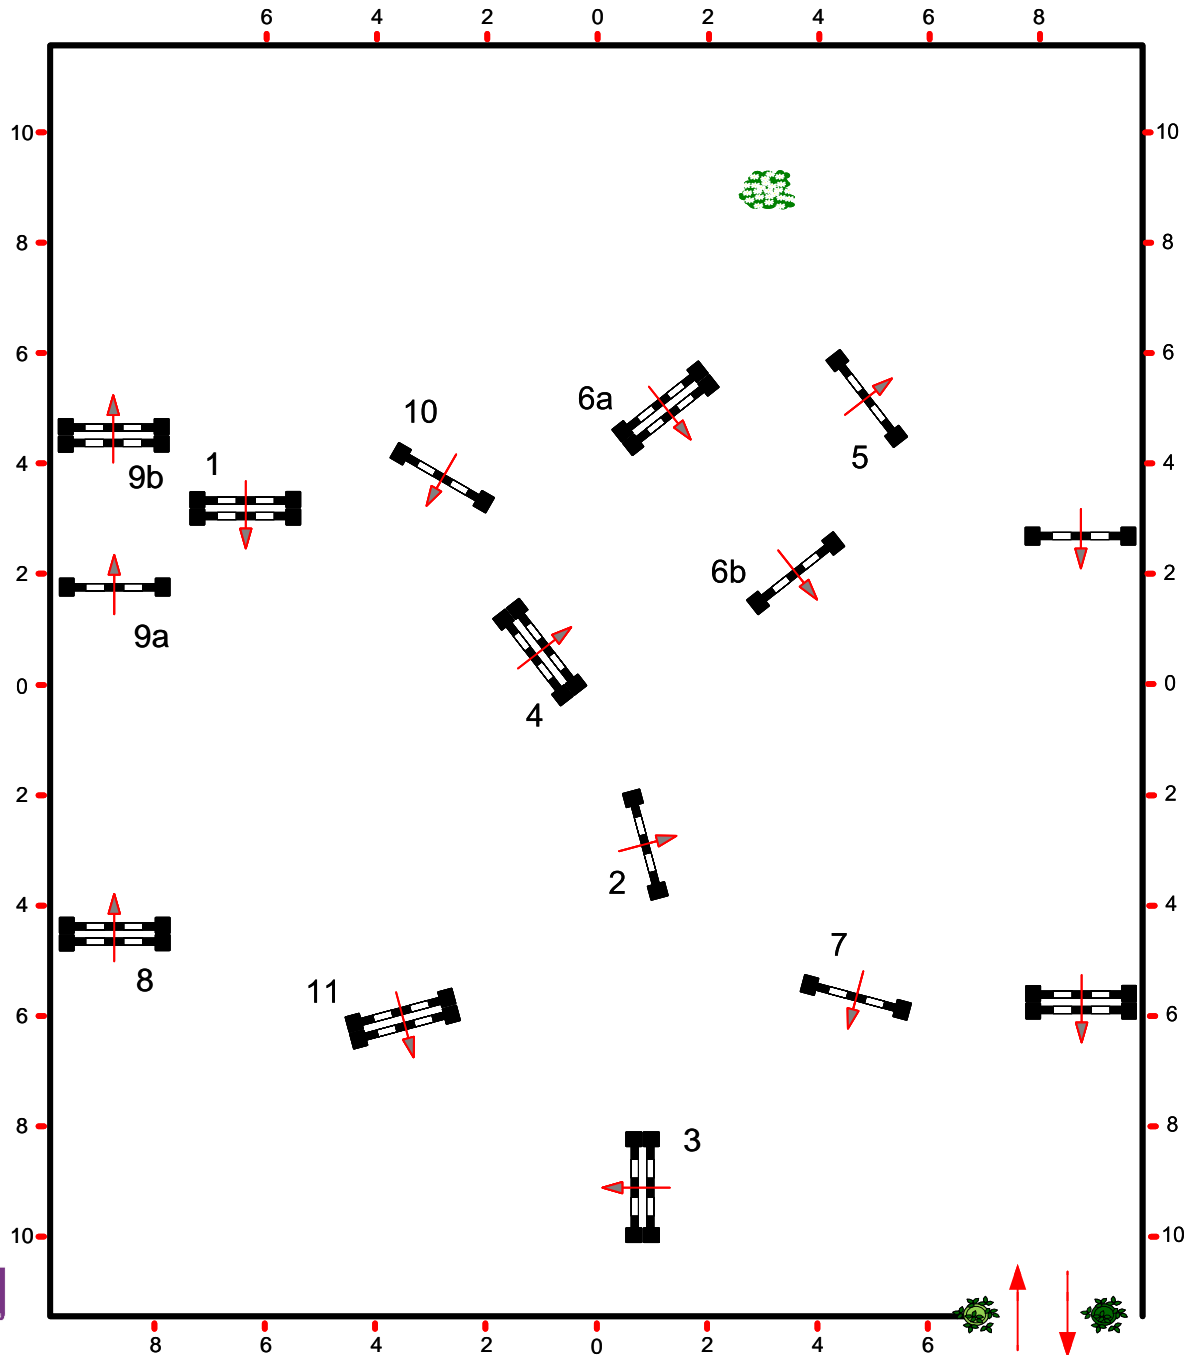

Course Designer:
Andy Christiansen