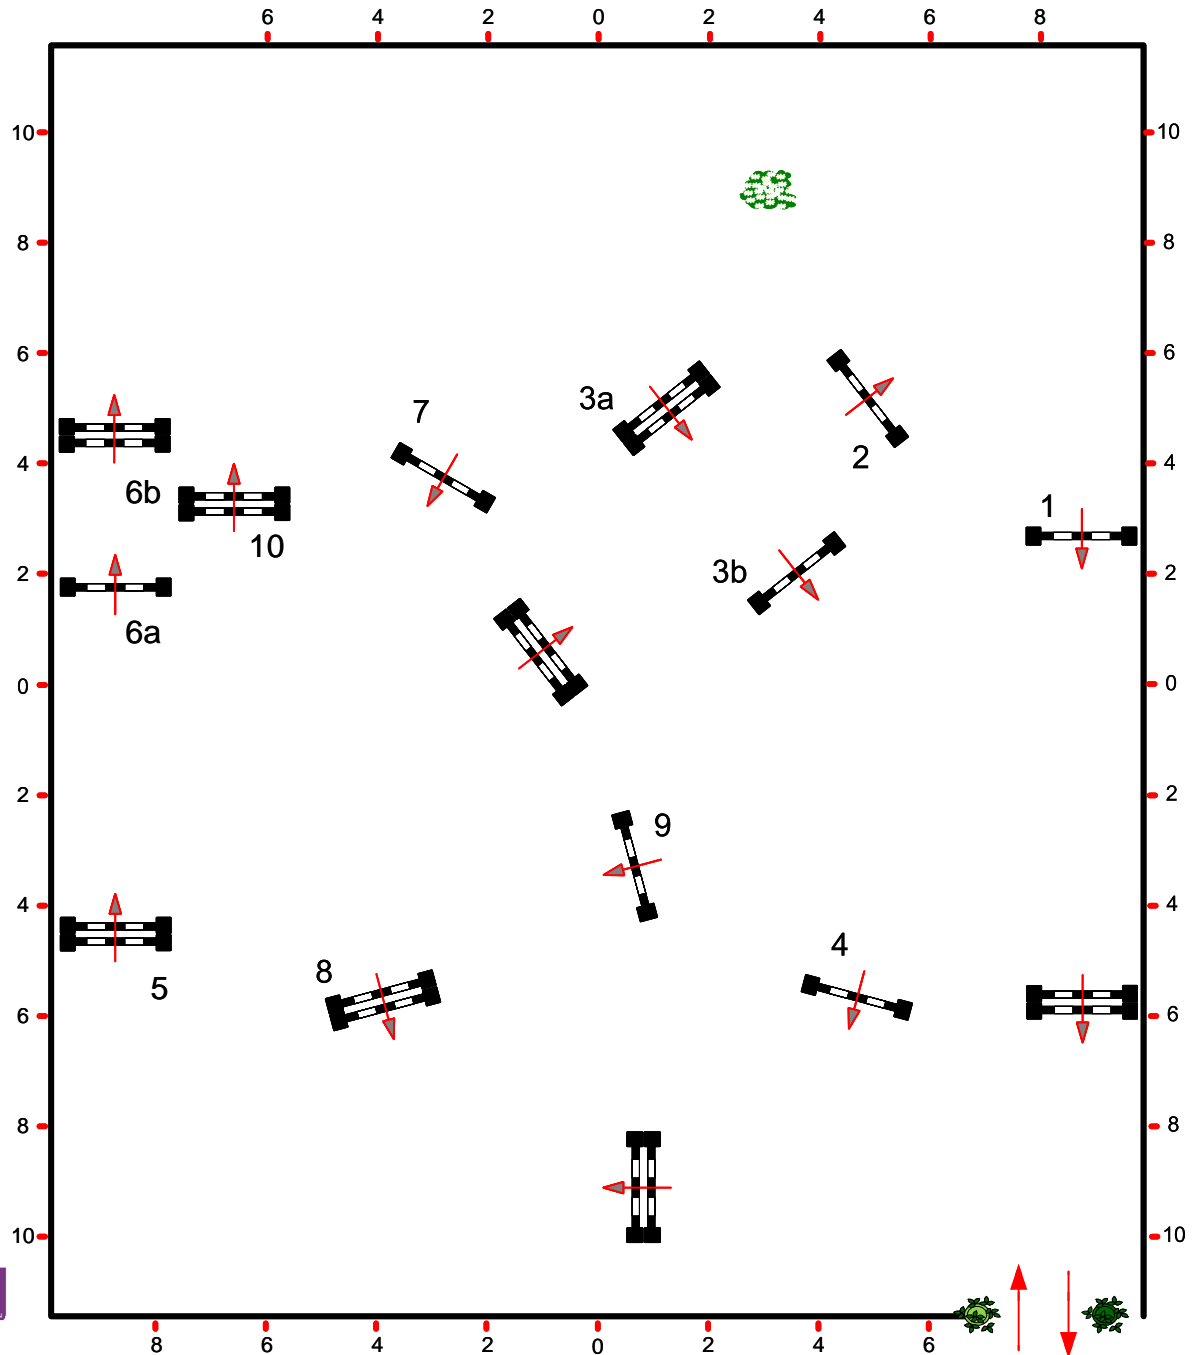

Course Designer:
Andy Christiansen

Friday, September 24, 2021

ESP FLORIDA STATE FALL

530 Hammel Foundation 3'3" Medal
Fences: 1-8

Course Designer:
Andy Christiansen

Friday, September 24, 2021

ESP FLORIDA STATE FALL