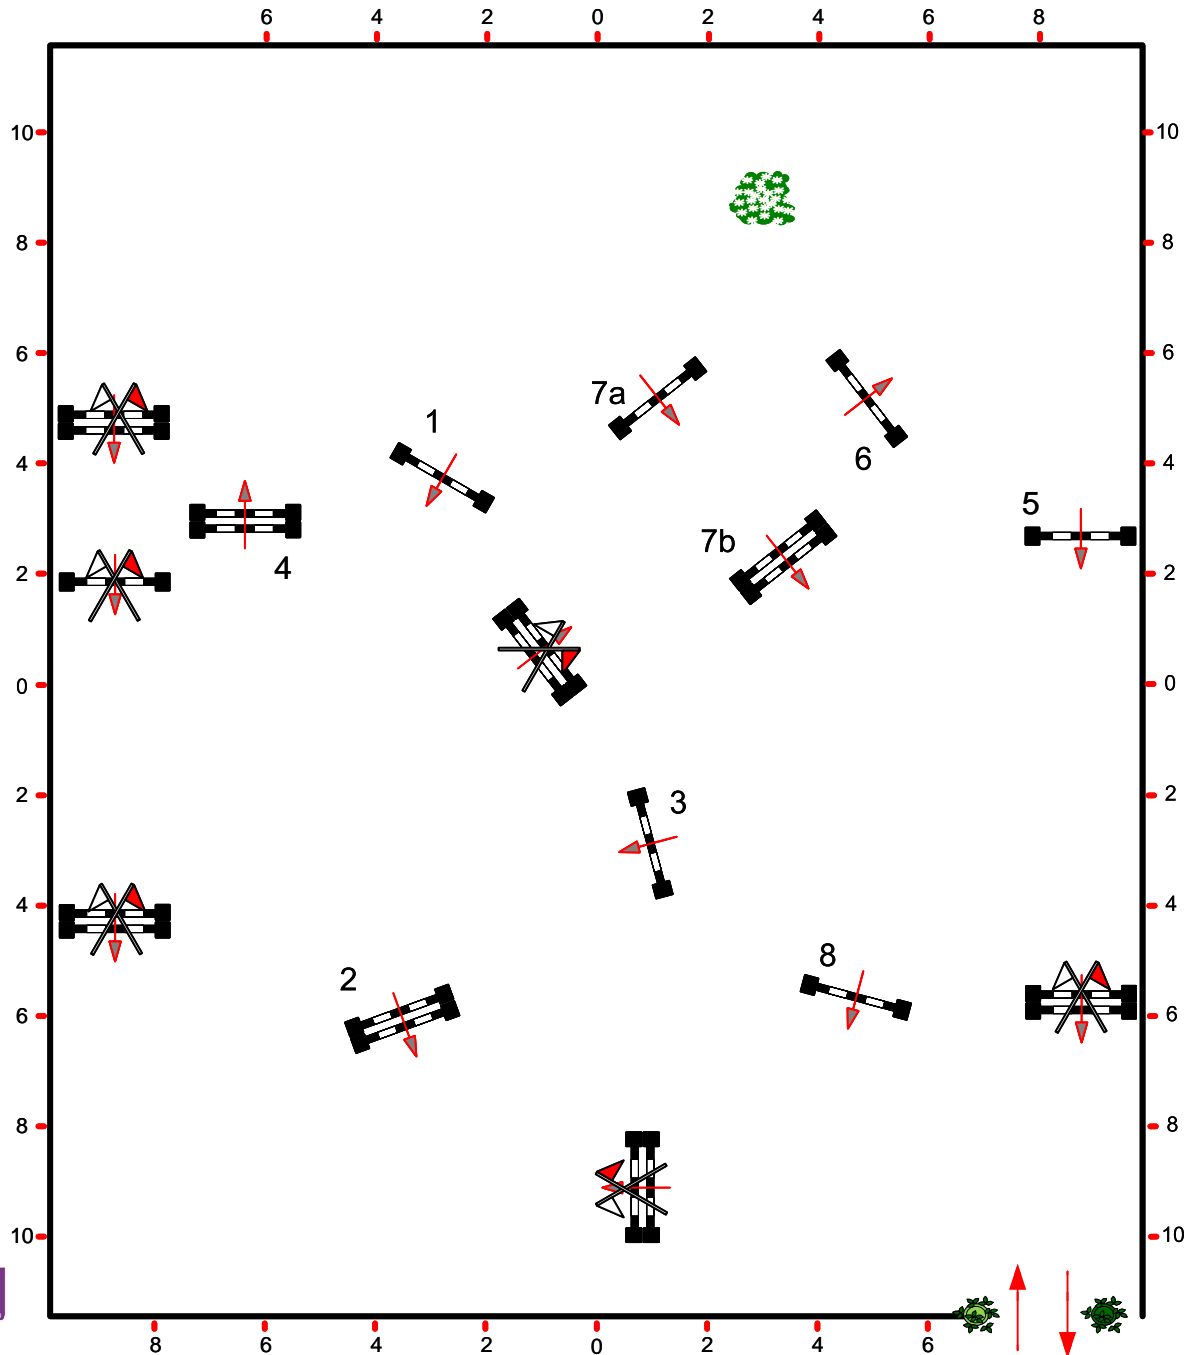

Course Designer:
Andy Christiansen

Friday, September 24, 2021

ESP FLORIDA STATE FALL

530 Hammel Foundation 3'3" Medal
Fences: 1-8

Course Designer:
Andy Christiansen

Friday, September 24, 2021

ESP FLORIDA STATE FALL