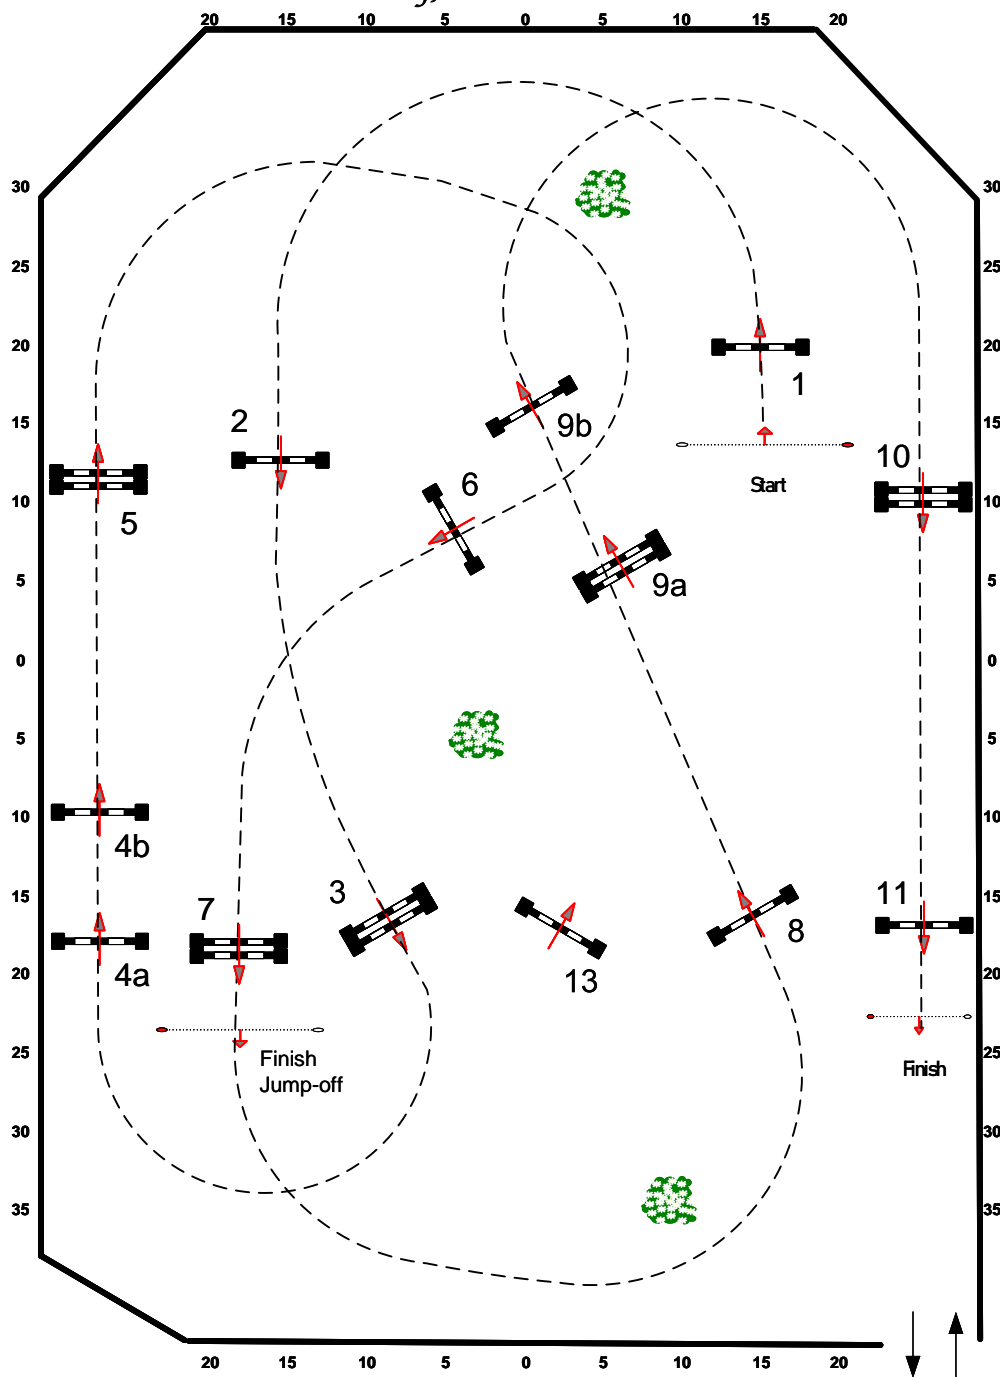

Mogavero Arena
Sunday, November 21 2020

Table: II 2b
National RG:
FEI RG / Art.
Height: m

Speed: 350 m/min
Length: 465 m
Time allowed: 80 sec
Time limit: 160 sec
Obstacles: 1-11
Efforts: 13
Penalty sec
Closed combination:

Jump off:
1-2-9ab-10-11-13-7
Length: 260 m
Time allowed: 45sec
Time limit: 90 sec

Course Designer:
Andy Christiansen

ESP PRE CHARITY

699 Itty Bitty Jumper

Mogavero Arena
Sunday, November 21 2020

Table: II 2b
National RG:
FEI RG / Art.
Height: m