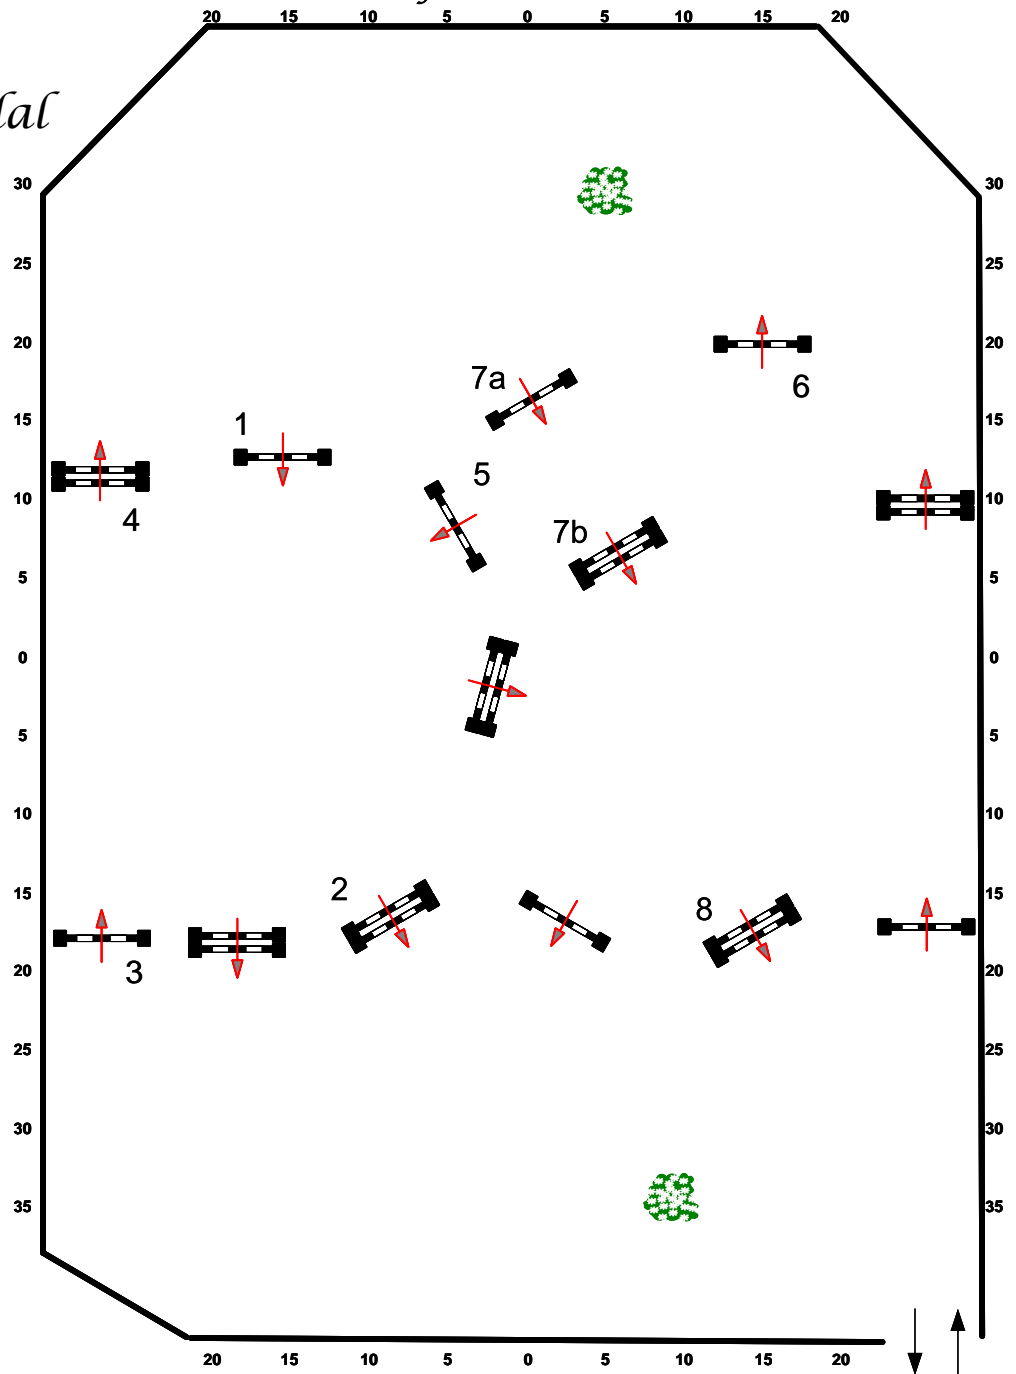

ESP PRE CHARITY

Mogavero Arena
Sunday, November 21 2020

535 USHJA 3'3" Medal

Fences: 1-8

Course Designer:
Andy Christiansen

ESP PRE CHARITY

785 - Puddle Jumper Open (.80m)

797 - Puddle Jumper Jr/Am (.80m)

Mogavero Arena
Sunday, November 21 2020

Table: II 2d
National RG:
FEI RG / Art.
Height: m

Speed: 350 m/min
Length: 290 m
Time allowed: 50 sec
Time limit: 100 sec
Obstacles: 1-7
Efforts: 8
Penalty sec
Closed combination: