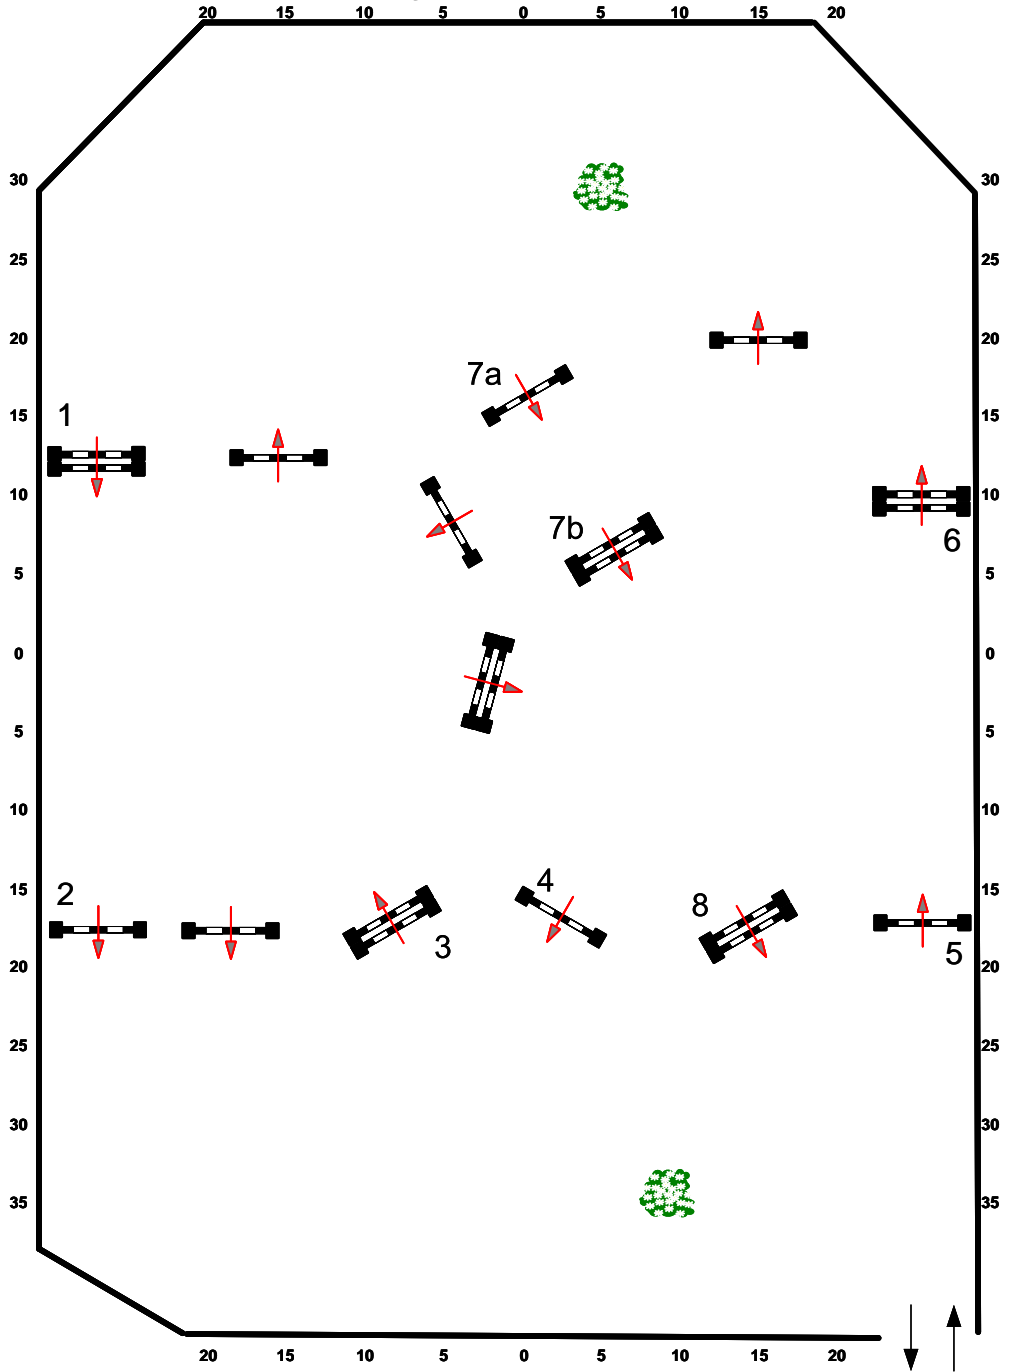

ESP PRE CHARITY

Mogavero Arena
Sunday, November 21 2020

550 Dover USEF
Hunter Seat Medal

555 This Children's
Medal

565 Ariat Adult
MEdal

Fences: 1-8

Course Designer:
Andy Christiansen