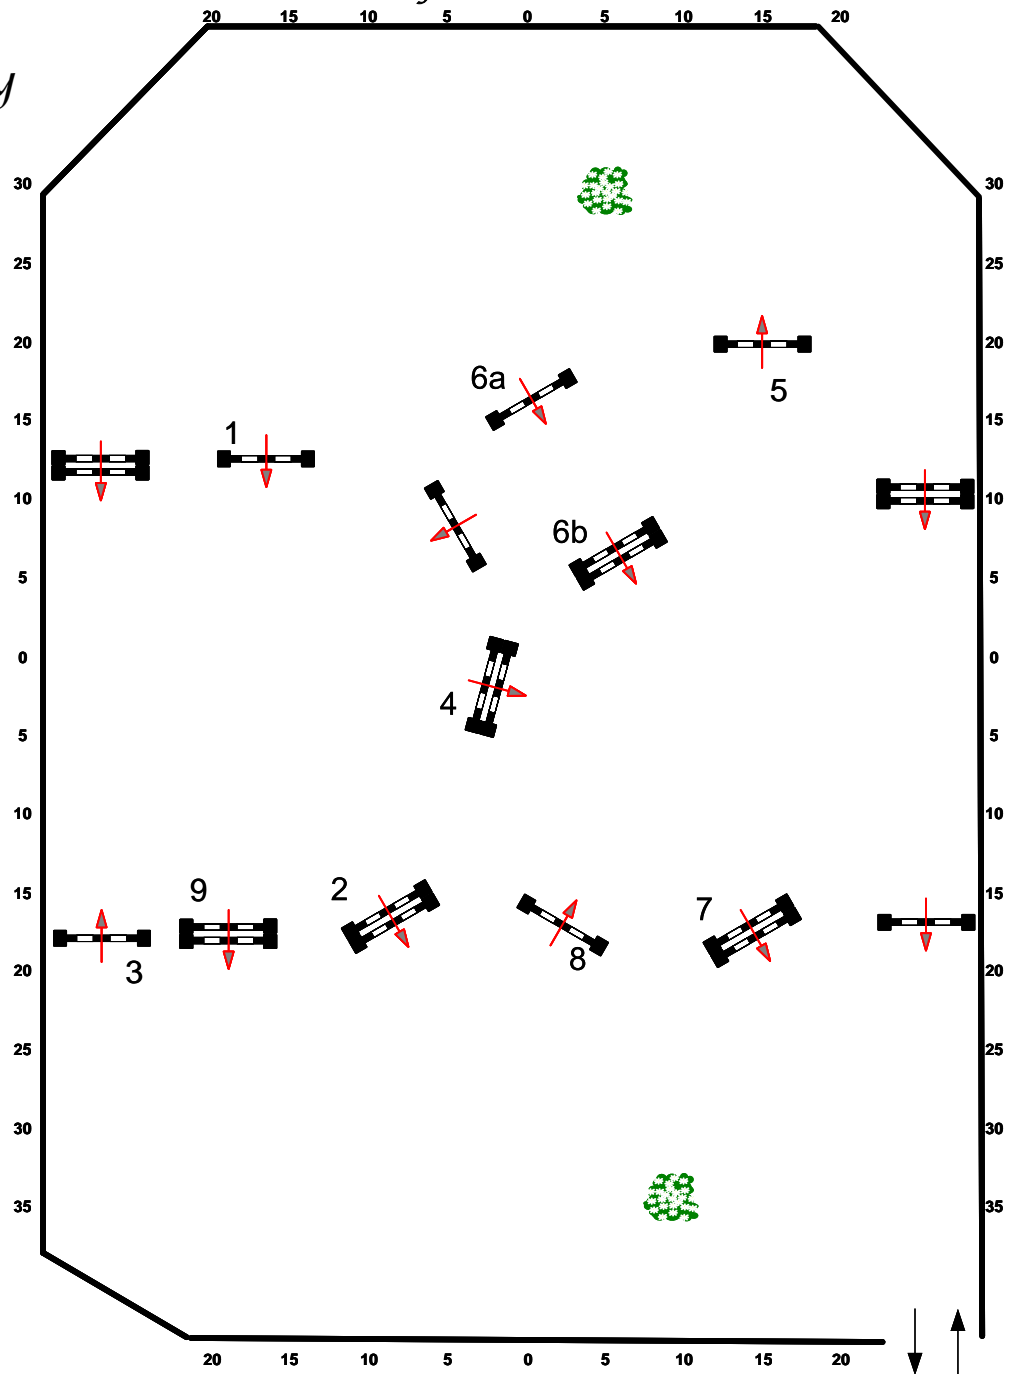

Fences: 1-9

Course Designer:
Andy Christiansen