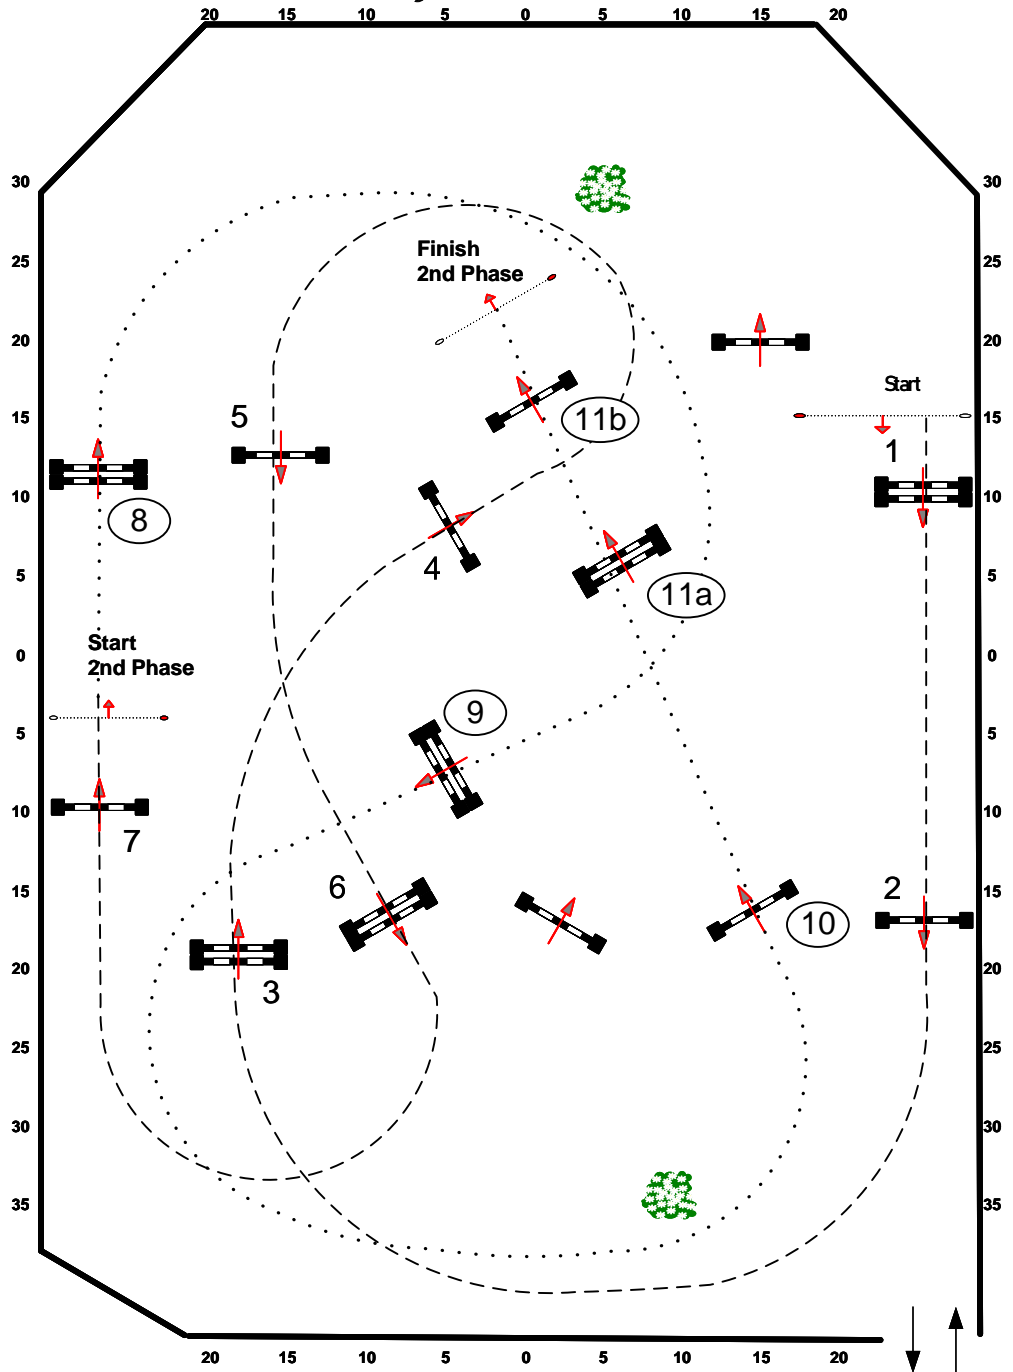

ESP PRE CHARITY

785 - Puddle Jumper Open (.80m)

797 - Puddle Jumper Jr/Am (.80m)

Mogavero Arena
Sunday, November 21 2020

Table: II 2d
National RG:
FEI RG / Art.
Height: m

Speed: 350 m/min
Length: 290 m
Time allowed: 50 sec
Time limit: 100 sec
Obstacles: 1-7
Efforts: 8
Penalty sec
Closed combination:

2nd Phase: 8-11

Length: 260 m
Time allowed: 45sec
Time limit: 90 sec

Course Designer:
Andy Christiansen