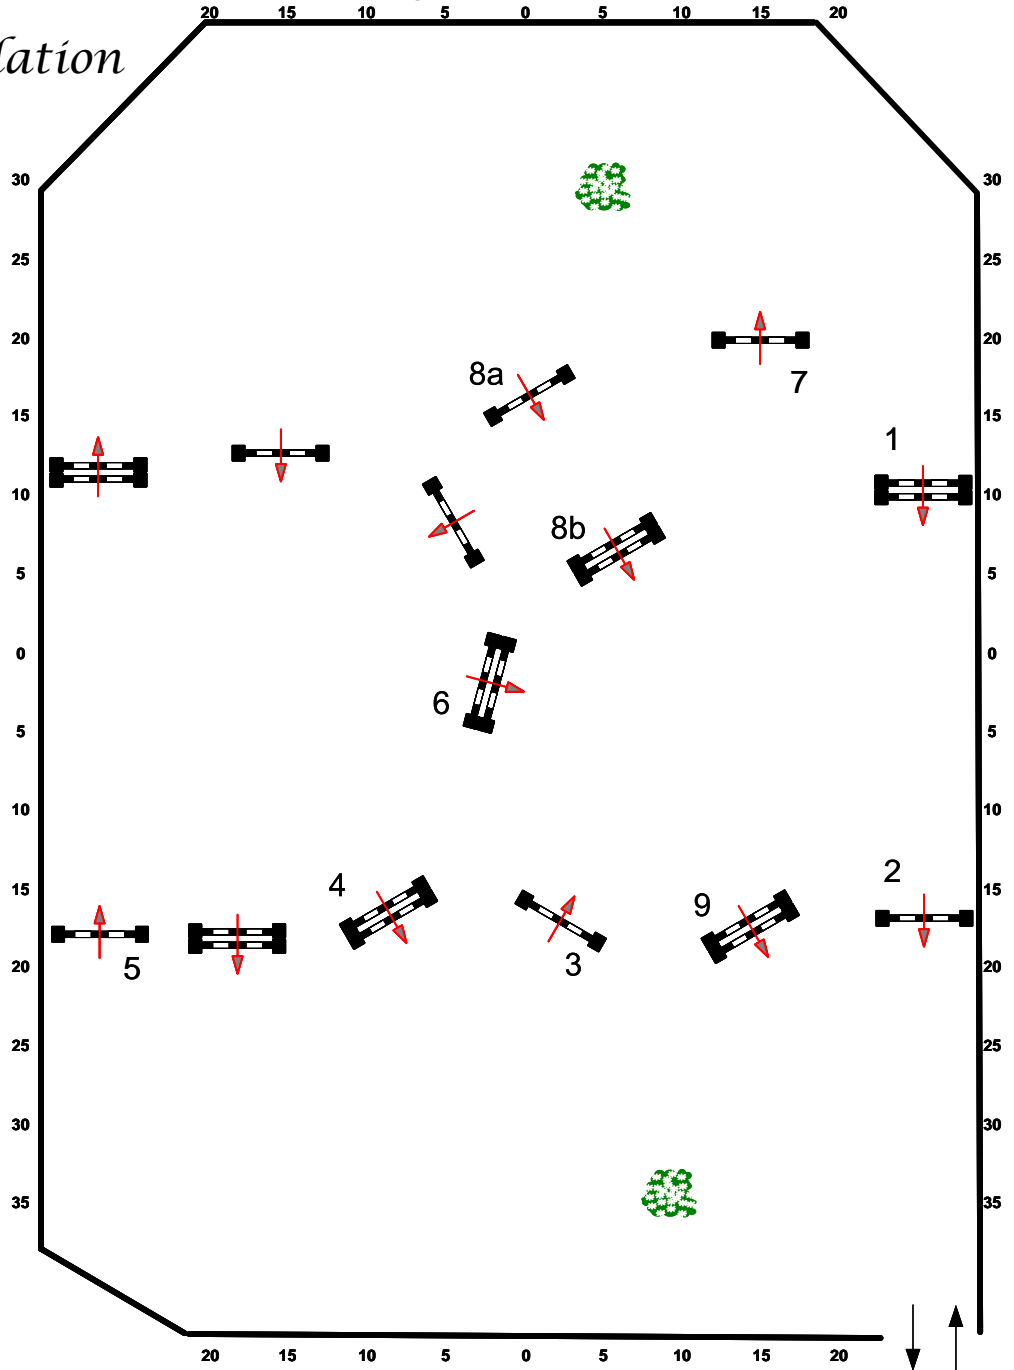

Course Designer:
Andy Christiansen

ESP PRE CHARITY

Mogavero Arena
Sunday, November 21 2020

530 Hammel Foundation
3'3" Medal

Fences: 1-9

Course Designer:
Andy Christiansen

ESP PRE CHARITY

Mogavero Arena
Sunday, November 21 2020