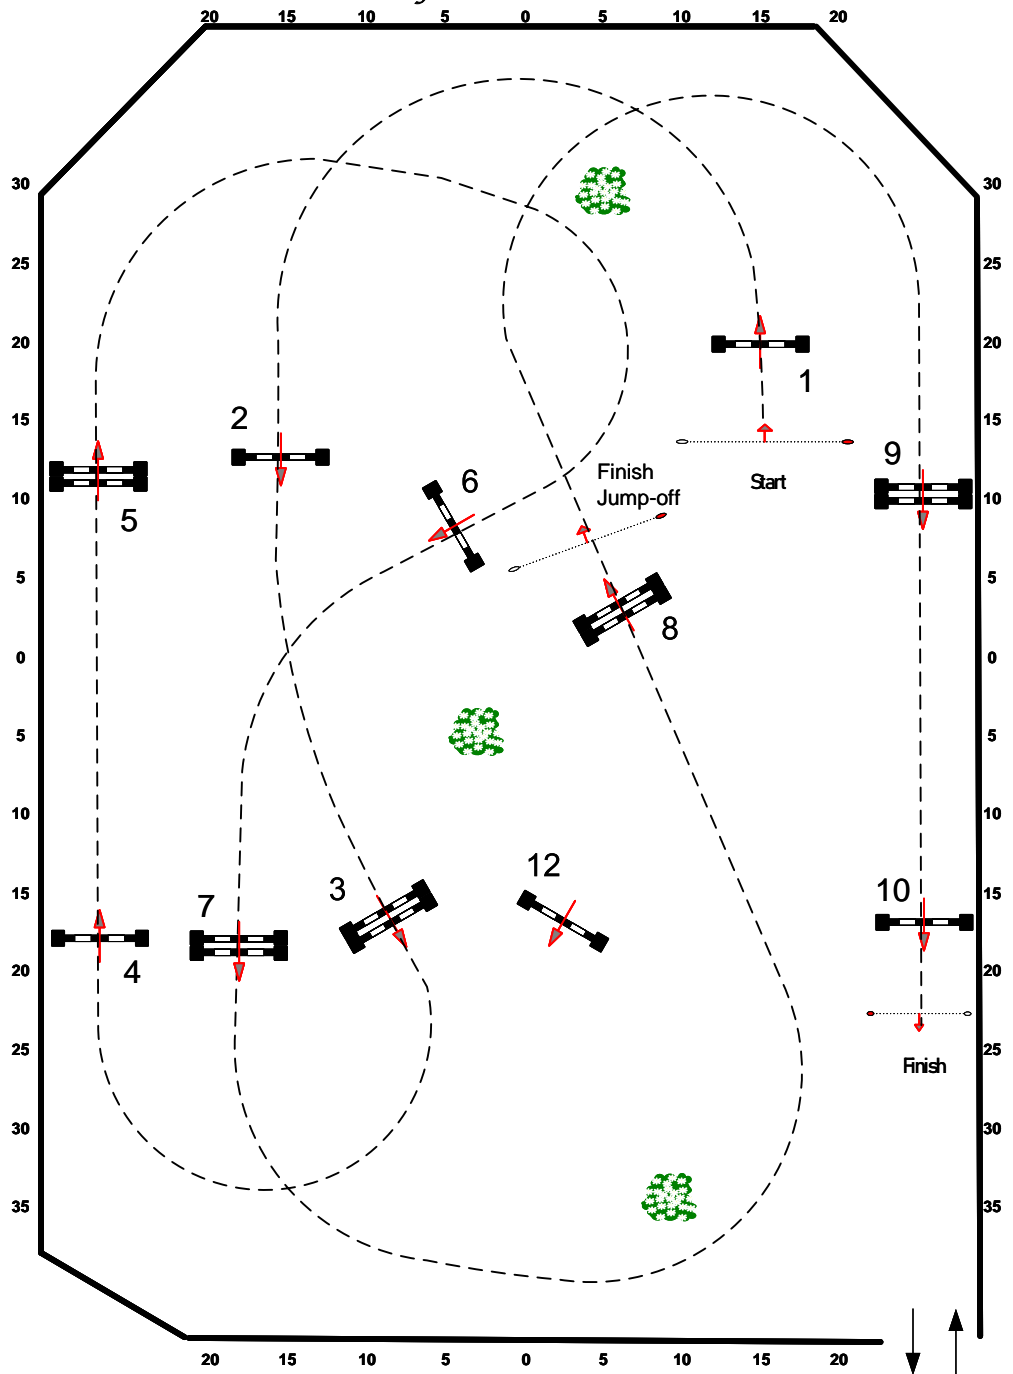

ESP PRE CHARITY

699 Itty Bitty Jumper

Mogavero Arena
Sunday, November 21 2020

Table: II 2b
National RG:
FEI RG / Art.
Height: m

Speed: 350 m/min
Length: 465 m
Time allowed: 80 sec
Time limit: 160 sec
Obstacles: 1-10
Efforts: 10
Penalty sec
Closed combination:

Jump off:
1-2-3-4-12-8
Length: 260 m
Time allowed: 45sec
Time limit: 90 sec

Course Designer:
Andy Christiansen